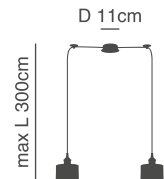

77-8896-41
SE21-BR-B10-BL1W-MS1
1xE27, max 60W,
230V

77-8763-73
SE21-BR-B10-BL2-MS1
2xE27, max 60W,
230V