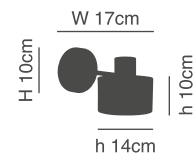

77-8316-36 ●
77-8307-40 ●
1xE27, max 60W, 230V