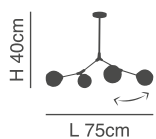

77-8105-87
KQ 51454/4
4xE27, max 60W,
230V