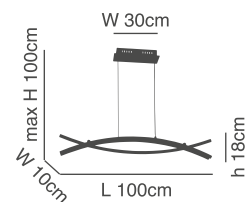

77-8171-227
SE LED 100
LED, 65watt,
5200lumen, 230V