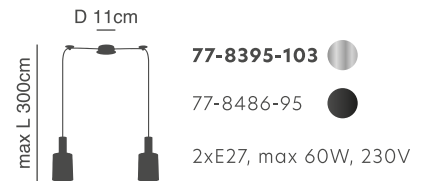

Adept Tube

Nickel Matt, Black and
Pendant Smoked Glass