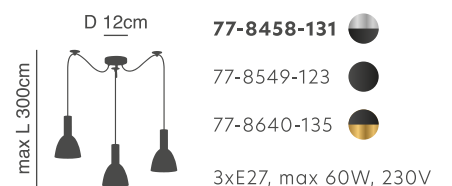

Adept Tube

Nickel Matt, Black and Gold
Matt Pendant. Metal Shade