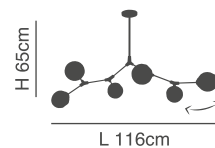

77-8106-124
KQ 51454/6
6xE27, max 60W,
230V