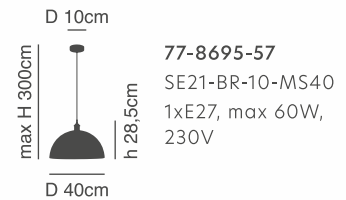

Magnum

Bronze Metal Wall Lamp
with Black Fabric Cable
and Metal Shade