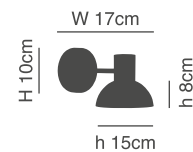

77-8318-35 ●
77-8309-39 ●
1xE27, max 60W, 230V