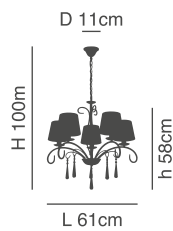

77-8196-163
KQ 9007-5
5xE14, max 60W, 230V