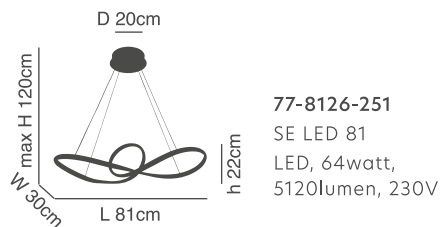

77-8127-257

77-8126-251

77-8127-257

Malbera

Chrome Pendant
Aluminium & Acrylic