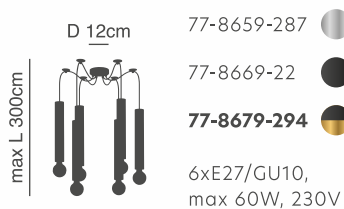

Adept Tube

Nickel Matt, Black and Gold Matt Pendant

Includes E27 to GU10 adapter: