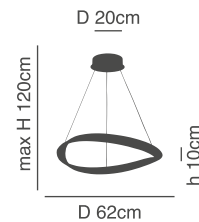

77-8128-249
SE LED 62
LED, 89watt,
7120lumen, 230V