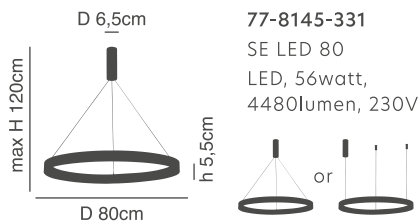

Amaya
Nickel Matt Pendant
Aluminium & Acrylic

Includes hanging set: