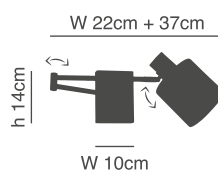

### Adept

Nickel Matt, Black and Gold Wall Lamp  
White, Grey and Brown Fabric Shade

77-8372-72	77-8373-72	77-8374-72
77-8379-63	77-8380-63	77-8874-63
77-8364-72	77-8365-72	77-8873-72

1xE27, max 60W, 230V