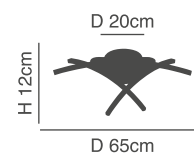

77-8173-140
SE LED 65-3
LED, 39watt,
3120lumen, 230V