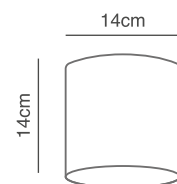

### Adept

Nickel Matt, Black and Gold Wall Lamp  
White, Grey and Brown Fabric Shade

77-8372-72	77-8373-72	77-8374-72
77-8379-63	77-8380-63	77-8874-63
77-8364-72	77-8365-72	77-8873-72

1xE27, max 60W, 230V