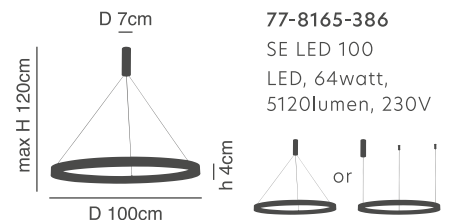

Amarylis

Chrome Pendant
Aluminium & Acrylic

Includes hanging set: