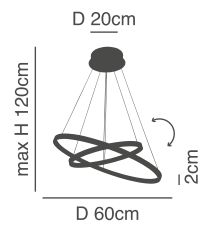

77-8133-359
SE LED 80-60-40
LED, 131watt,
10480lumen, 230V