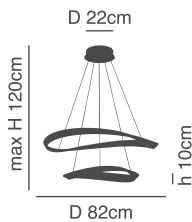

**tuya**

Available on the **App Store**

**ANDROID APP ON Google Play**

3000k-6500k

**Mateo**

**Sandy Coffee Pendant**  
 Aluminium & Acrylic

**77-8129-581**  
 SE LED **SMART** 82  
 LED, 161watt,  
 12880lumen, 230V