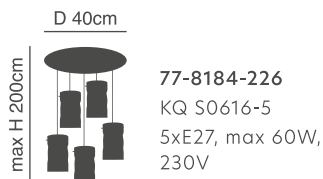

Twist

Smokey Pendant Glass
Metal Nickel Matt

Includes hanging set:

D 12cm