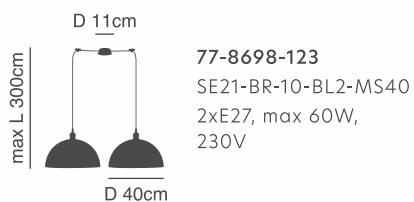

Magnum

Bronze Metal Wall Lamp
with Black Fabric Cable
and Metal Shade