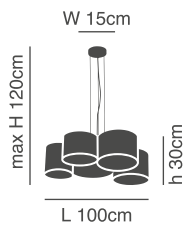

77-8231-165
SE21-WGGB-100
5xE27, max 60W,
230V