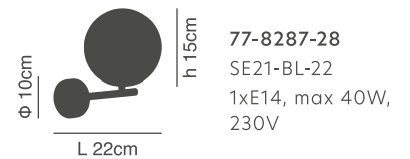

SE21-BL-22
1xE14, max 40W,
230V