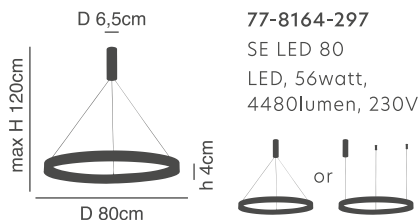

Amarylis

Chrome Pendant
Aluminium & Acrylic

Includes hanging set: