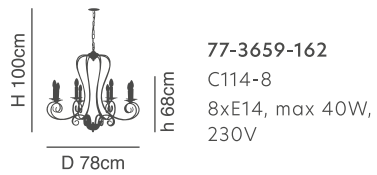

77-3659-162
C114-8
8xE14, max 40W,
230V