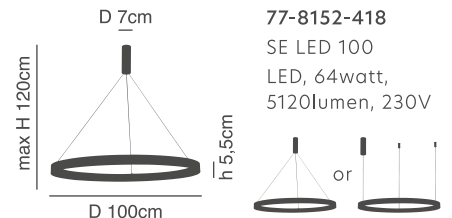

Amaya
Copper Pendant
Aluminium & Acrylic

Includes hanging set: