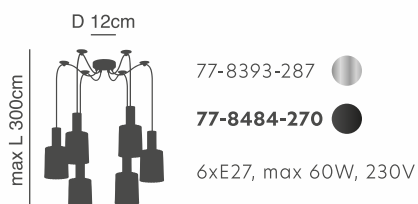

Adept Tube

Nickel Matt, Black and
Pendant Smoked Glass