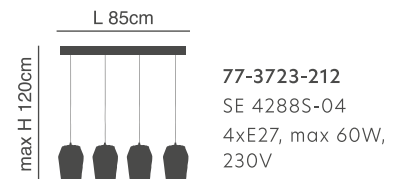

Luca

Handmade Smoked Glass Pendant
Metal Nickel Matt