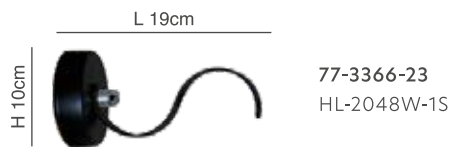

Convy

Wall Lamp Accessory
Compatible With all Pendants