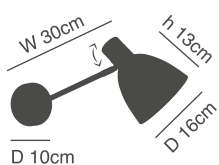

77-8332-46

77-8324-40

1xE27, max 60W, 230V