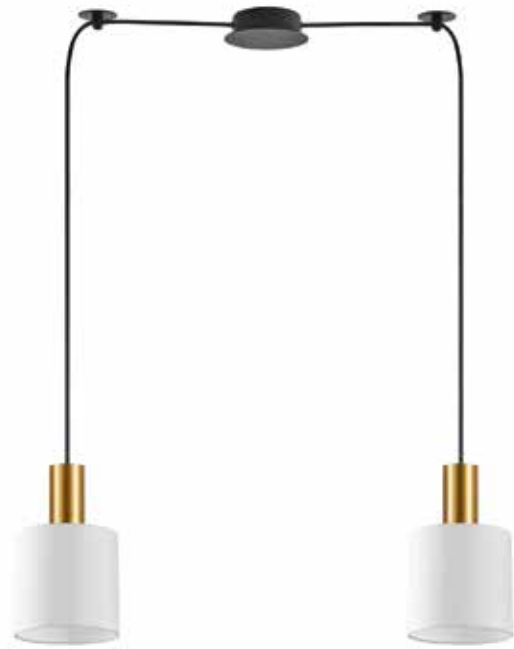

## Adept Tube

Nickel Matt, Black and Gold Matt Pendant

Includes E27 to GU10 adapter:

**Adept**  
 Nickel Matt and  
 Black Metal Pendant  
 White, Grey and  
 Brown Fabric Shade

77-8797-47

77-8599-81

77-8428-34