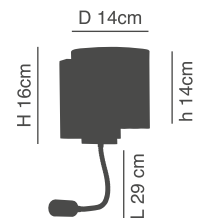

### Angona

Black base, natural wood and black shade.

77-3655-43  
WL17013  
1xE27, max 60W,  
230V

77-3559-31

77-3558-42

**Dea**  
Nickel Mat Wall Lamp  
White Shade

77-3559-31  
SE-120-1A  
1xE14, max 40W,  
230V