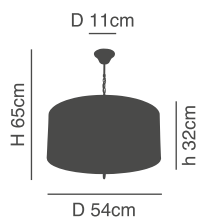

77-8193-125
KQ 9015-3A
3xE14, max 60W,
230V