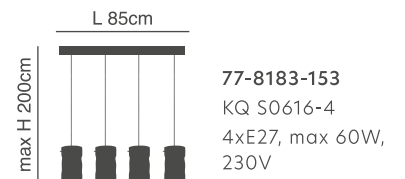

Twist

Smokey Pendant Glass
Metal Nickel Matt

Includes hanging set:

D 12cm