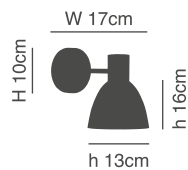

77-8317-36 ●
77-8308-40 ●
1xE27, max 60W, 230V