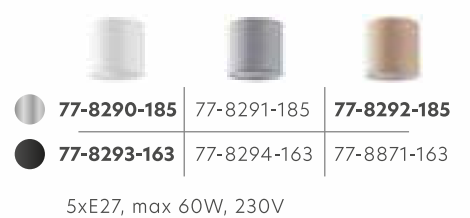

## Adept Tube

Nickel Matt, Black and Gold Matt Pendant

Includes E27 to GU10 adapter:

**Adept**  
 Nickel Matt and  
 Black Metal Pendant  
 White, Grey and  
 Brown Fabric Shade

77-8797-47

77-8599-81

77-8428-34