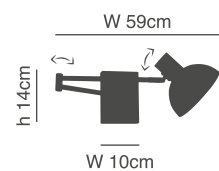

- 77-8377-77
- 77-8385-68
- 77-8368-77

1xE27, max 60W, 230V