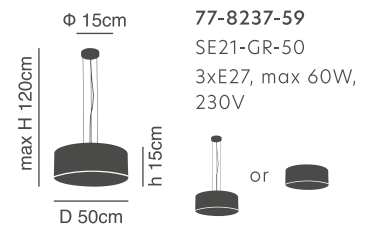

Cozy
Grey Shade
White Acrylic Cover