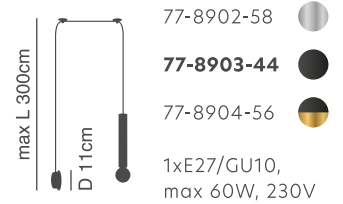

Adept Tube

Nickel Matt, Black and Gold Matt Pendant

Includes E27 to GU10 adapter: