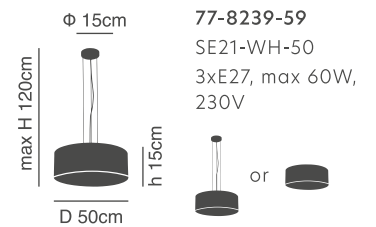

Cozy

White Shade
White Acrylic Cover