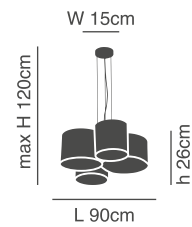

77-8233-101
SE21-WGGB-90
4xE27, max 60W,
230V