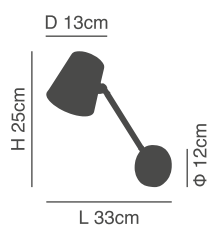

David

Nickel Matt Wall lamp
with Switcher

77-8273-52
SE21-NM-33
1xE27, max 60W, 230V