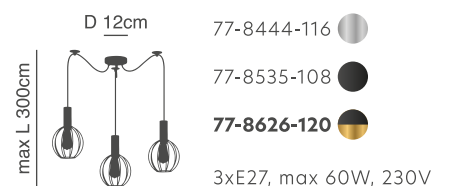

Adept Tube

Nickel Matt, Black and Gold
Matt Pendant. Metal Grid