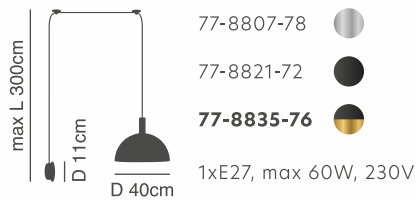

Adept Tube

Nickel Matt, Black and Gold
Matt Pendant. Metal Shade