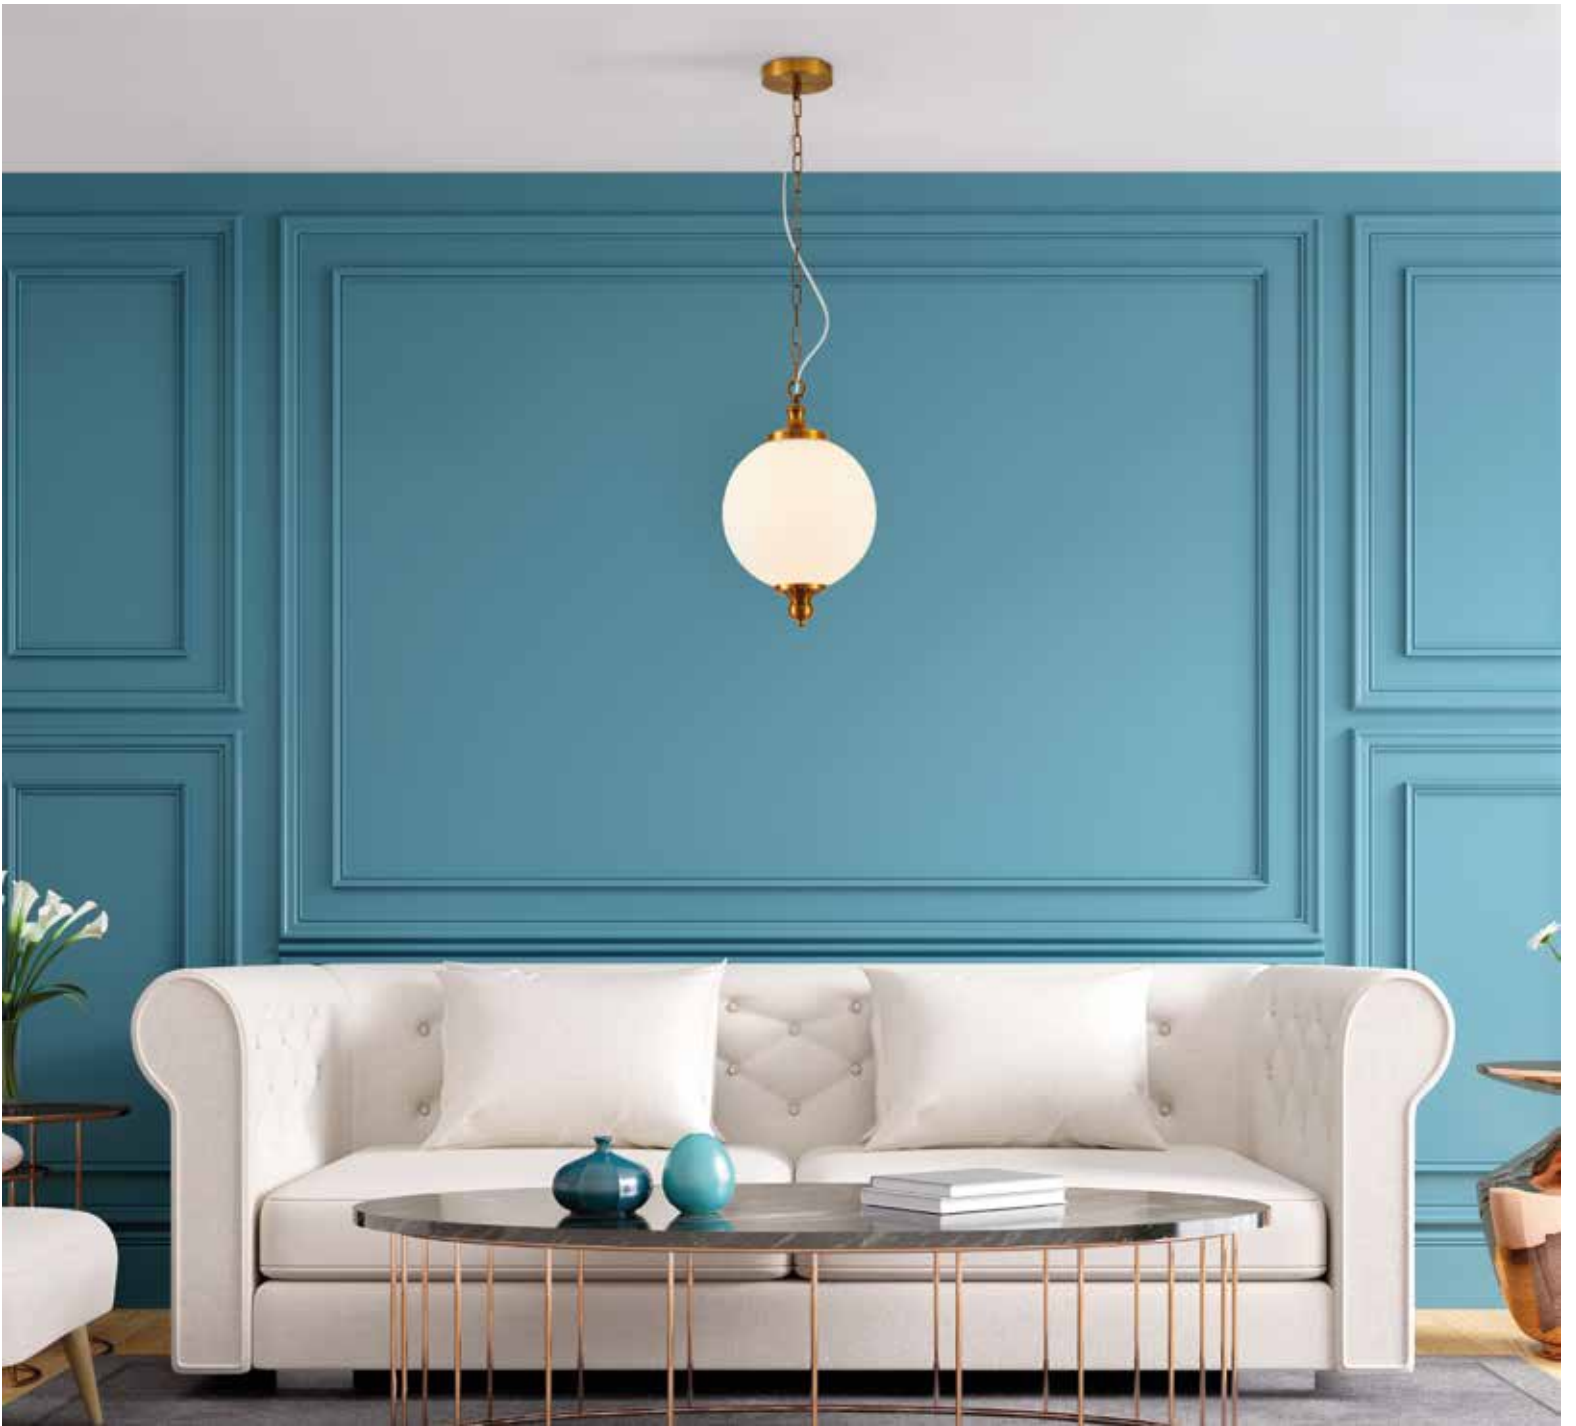

Locke

Antique Brass Metal Pendant
Opal Glass

77-8218-67
SE21-AB-25
1xE27, max 60W, 230V