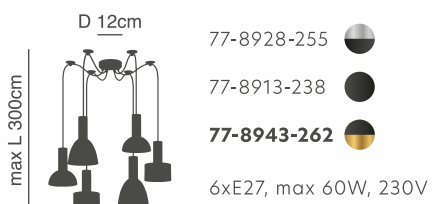

Adept Flex

Nickel Matt, Black and Gold
Matt Pendant. Metal Shade