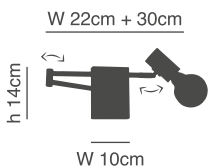

## Adept

Nickel Matt, Black and Gold  
Wall Lamp. Metal Grid

77-8280-64  
SE21-NM-52  
1xE27, max 60W,  
230V

77-8381-64  
SE21-BL-52-GR1  
1xE27, max 60W,  
230V

77-8281-55  
SE21-BL-52  
1xE27, max 60W,  
230V