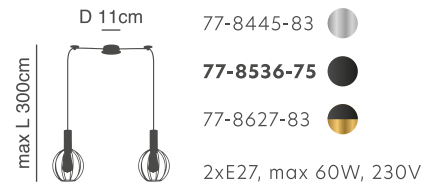

Adept Tube

Nickel Matt, Black and Gold
Matt Pendant. Metal Grid