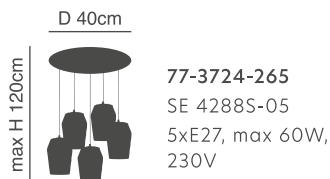

Luca

Handmade Smoked Glass Pendant
Metal Nickel Matt