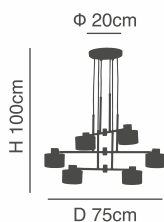

Adept
Black Metal Pendant

77-8879-244
SE21-BL-100-MS1
6xE27, max 60W,
230V