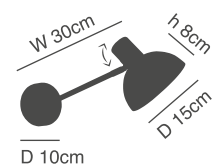

### Adept

Nickel Matt and Black Wall Lamp  
Black Metal Shade

77-8332-46

77-8324-40

1xE27, max 60W, 230V

77-8331-46

77-8323-40

1xE27, max 60W, 230V