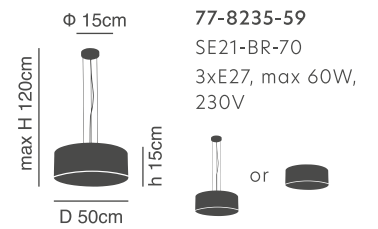

Cozy

Brown Shade
White Acrylic Cover