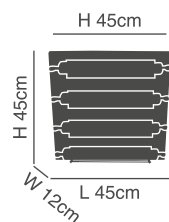

77-2602-68
BD-0312-4
4xE27 Tube 30cm,
max 60W, 230V