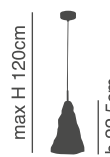

Luigi

Handmade Gold and Silver Smoked Pendant Glasses

D 15,5cm

77-3698-49
SE 4312-01 GO
1xE14, max 40W,
230V