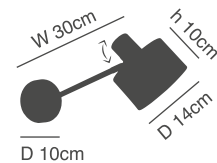

### Adept

Nickel Matt and Black Wall Lamp  
Black Metal Shade

77-8332-46

77-8324-40

1xE27, max 60W, 230V

77-8331-46

77-8323-40

1xE27, max 60W, 230V