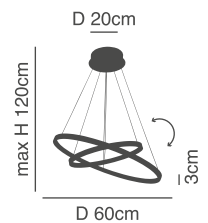

77-8124-424
SE LED 80-60-40
LED, 117watt,
9360lumen, 230V