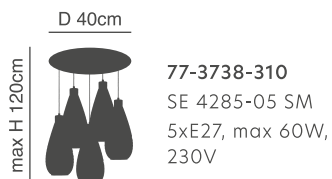

Dario

Smoked Glass Pendant
Metal Nickel Matt