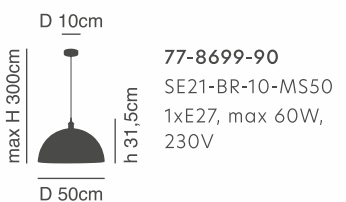

Magnum

Bronze Metal Wall Lamp
with Black Fabric Cable
and Metal Shade