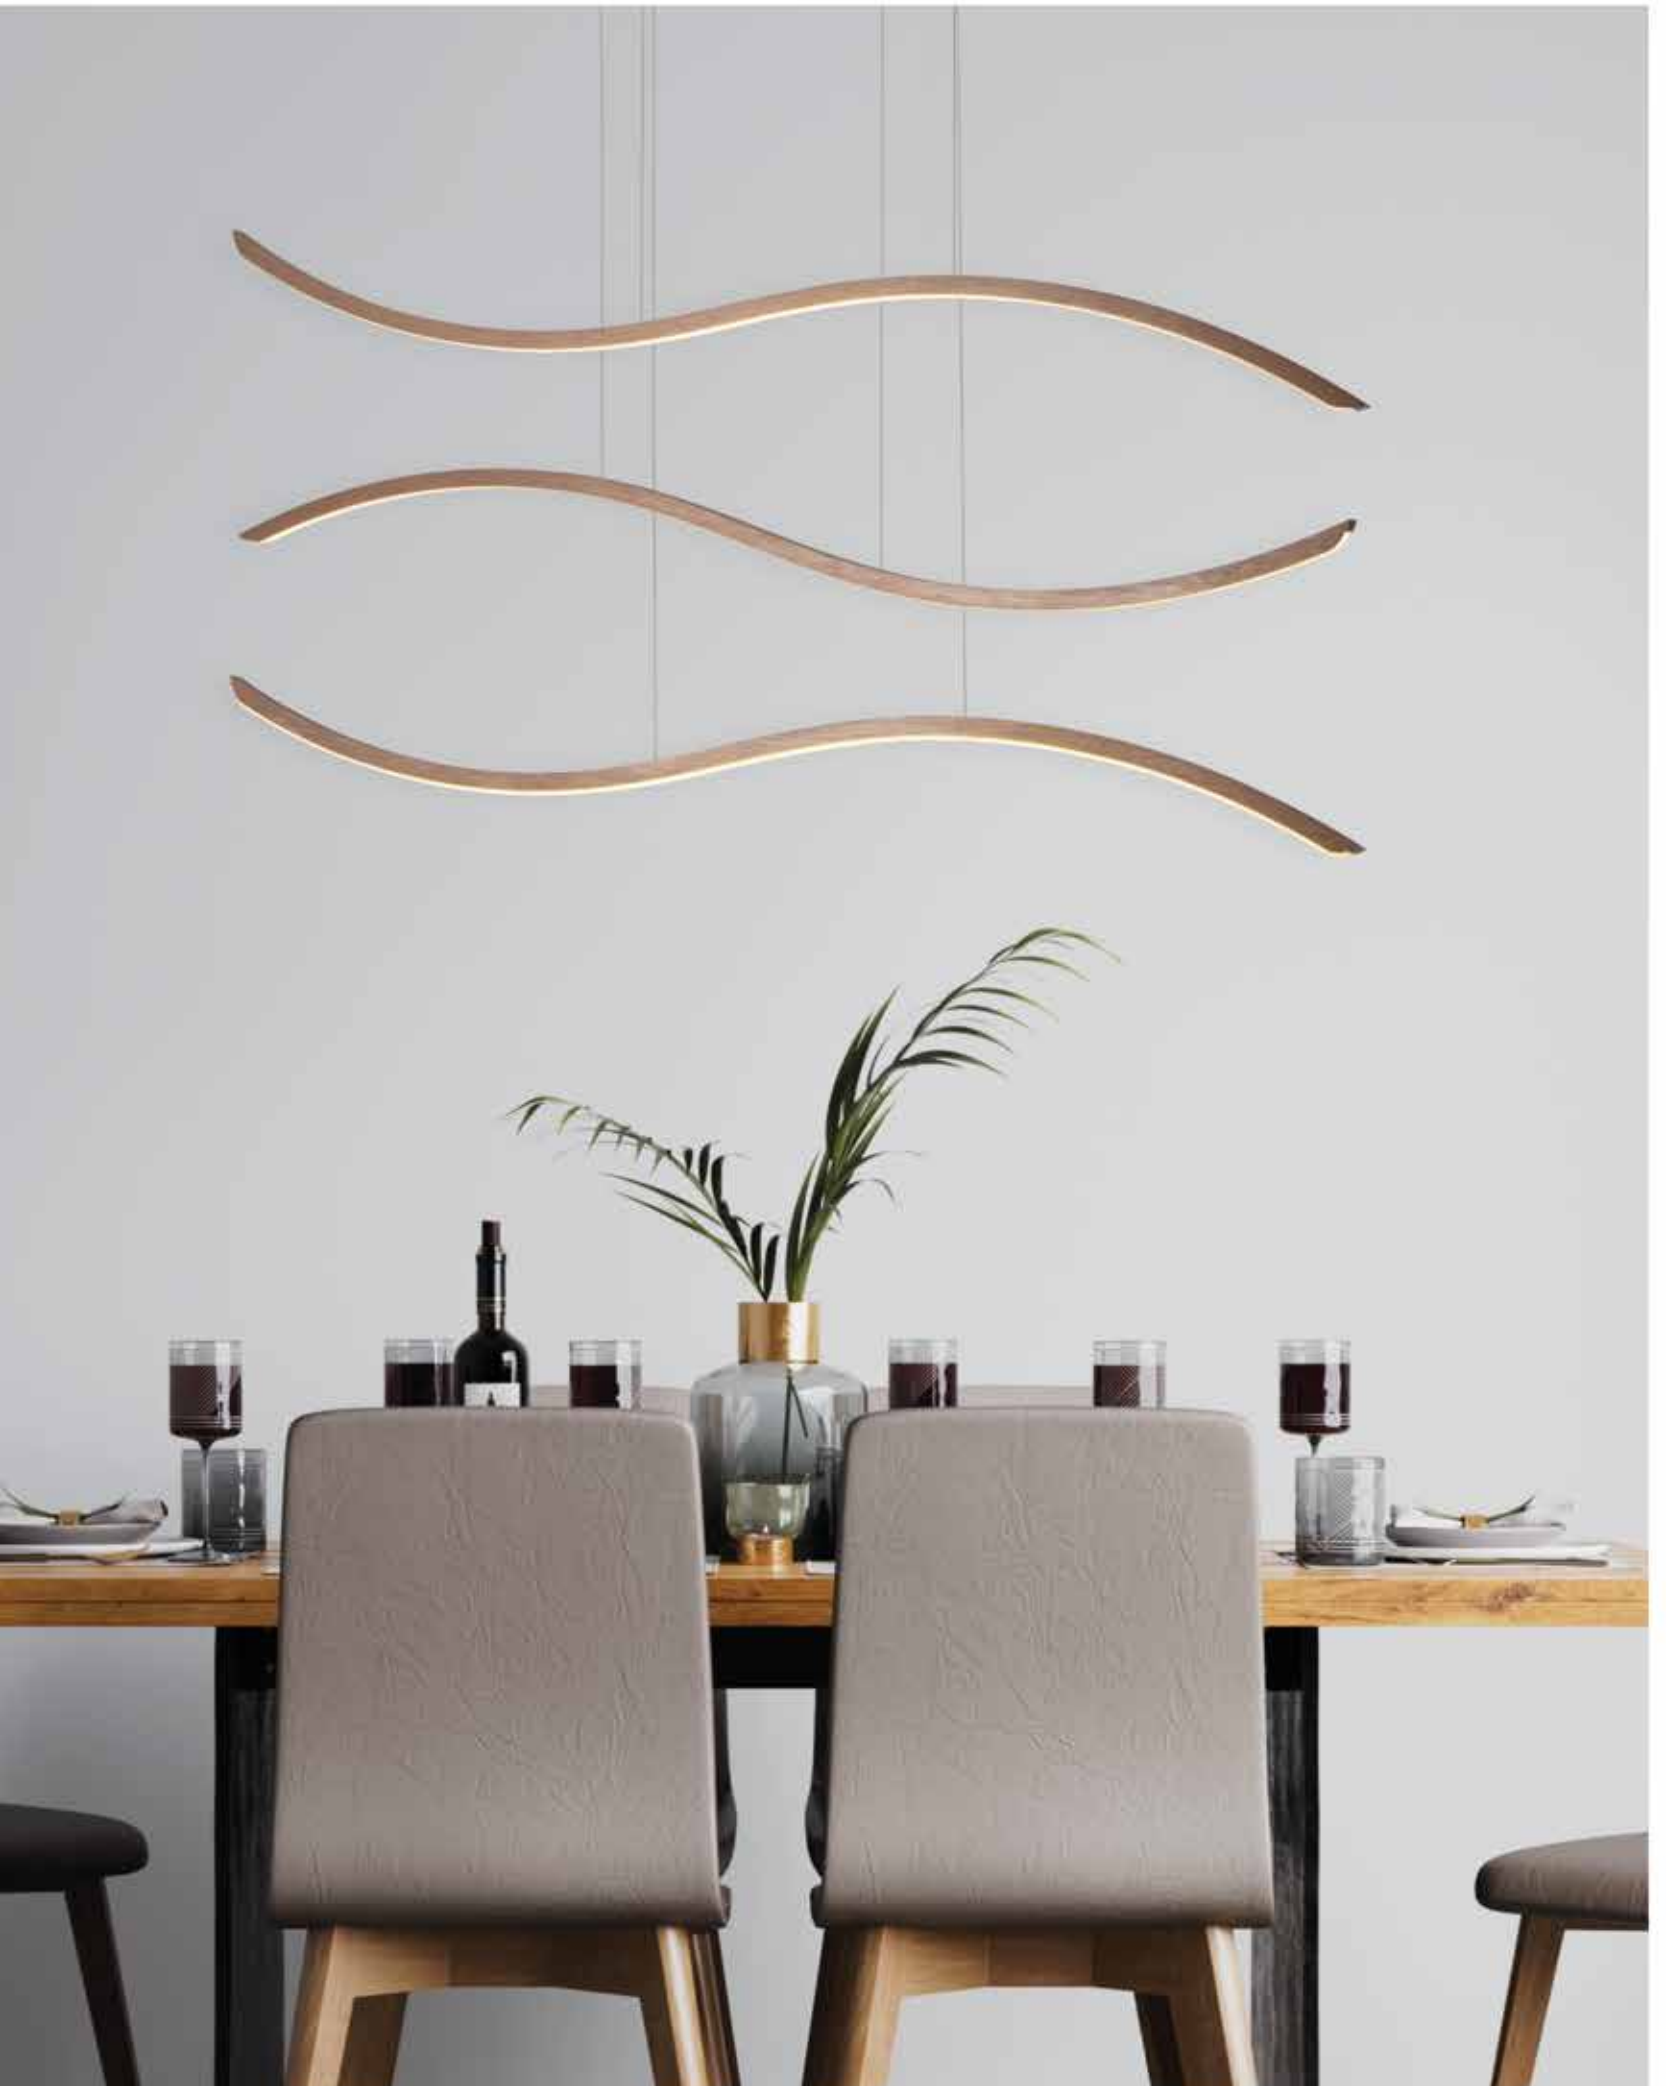

## Waves

Brushed Coffee Pendant  
Aluminium & Acrylic

77-8130-318  
SE LED 120  
LED, 84watt,  
6720lumen, 230V

77-8128-249

77-8129-581

77-8128-249

**77-8129**  
**Easy connect**  
 via app  
 remote control  
 voice control