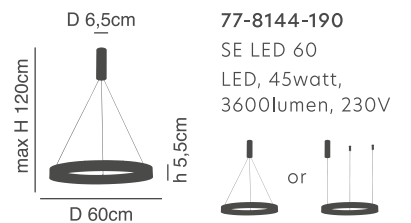

Amaya
Nickel Matt Pendant
Aluminium & Acrylic

Includes hanging set: