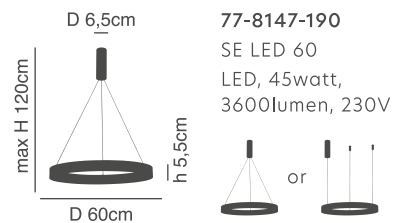

Amaya

Brushed Gold Matt Pendant
Aluminium & Acrylic

Includes hanging set: