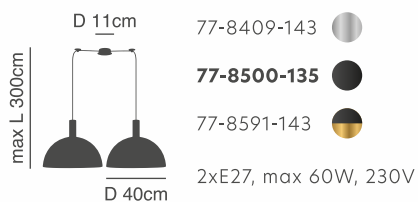

Adept Tube

Nickel Matt, Black and Gold
Matt Pendant. Metal Shade