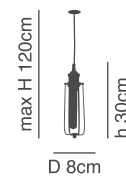

77-2161-35
KS2049W-1BK
1xE27 Tube 30cm,
max 60W, 230V

77-4406-22
KS1342P-8-1BK
1xE27 Tube 13cm,
max 60W, 230V