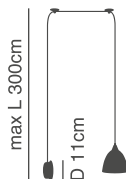

77-8897-41
SE21-BR-B10-BL1W-MS2
1xE27, max 60W,
230V