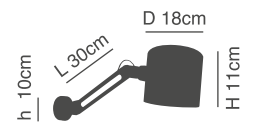

77-3655-43
WL17013
1xE27, max 60W,
230V