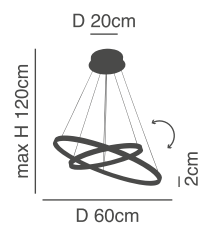

77-8131-399
SE LED 80-60-40
LED, 131watt,
10480lumen, 230V