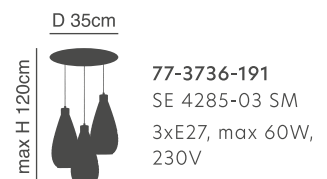

Dario

Smoked Glass Pendant
Metal Nickel Matt