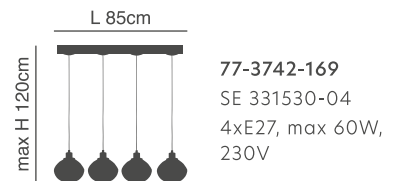

Adele

Handmade Cognac Glass
Chrome Suspension
Metal Nickel Matt

D 16,5cm