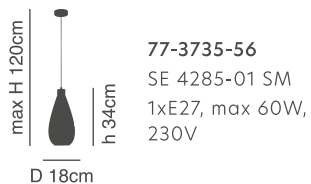

Dario

Smoked Glass Pendant
Metal Nickel Matt