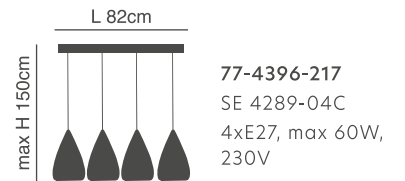

Martin
Transparent Glass
And Nickel Matt Grid