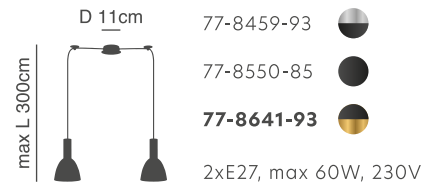

Adept Tube

Nickel Matt, Black and Gold
Matt Pendant. Metal Shade