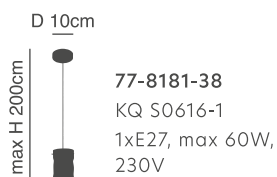

Twist

Smokey Pendant Glass
Metal Nickel Matt

Includes hanging set:

D 12cm