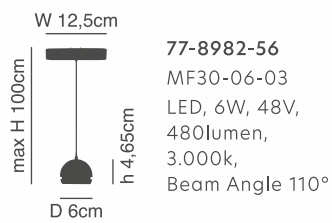

77-8981-96
MF30-06-01
LED, 8W, 48V,
640lumen,
3.000k,
Beam Angle 36°

77-8982-56
MF30-06-03
LED, 6W, 48V,
480lumen,
3.000k,
Beam Angle 110°

77-8980-48
MF30-05-01
LED, 12W, 48V,
960lumen,
3.000k,
Beam Angle 36°

77-8978-34
MF30-02-01
LED, 8W, 48V,
640lumen,
3.000k,
Beam Angle 36°

77-8979-39
MF30-02-01
LED, 12W, 48V,
960lumen,
3.000k,
Beam Angle 36°