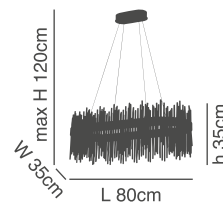

77-8205-276
M6601-600
LED, 61watt,
4575lumen, 230V

77-8206-382
M6601-800R
LED, 77watt,
5775lumen, 230V