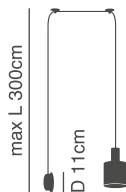

Adept Tube

Nickel Matt, Black and Gold Matt Pendant White, Grey and Brown Fabric Shade

	77-8796-47	77-8797-47	77-8798-47
	77-8810-41	77-8811-41	77-8812-41
	77-8824-45	77-8825-45	77-8826-45

1xE27, max 60W, 230V