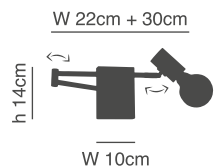

## Adept

Nickel Matt, Black and Gold  
Wall Lamp. Metal Grid

77-8280-64  
SE21-NM-52  
1xE27, max 60W,  
230V

77-8381-64  
SE21-BL-52-GR1  
1xE27, max 60W,  
230V

77-8281-55  
SE21-BL-52  
1xE27, max 60W,  
230V