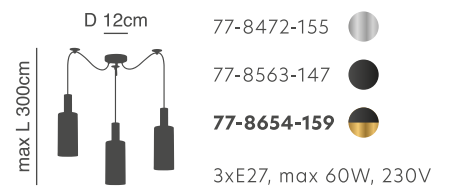

Adept Tube

Nickel Matt, Black and Gold Matt Pendant
White Glass