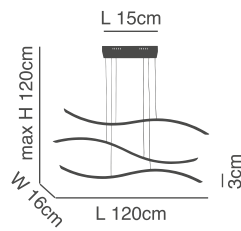

Waves

Brushed Coffee Pendant
Aluminium & Acrylic

77-8130-318
SE LED 120
LED, 84watt,
6720lumen, 230V