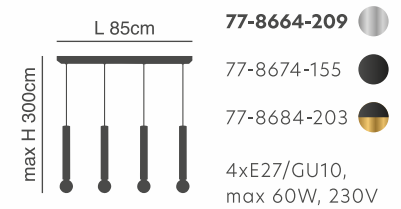

Adept Tube

Nickel Matt, Black and Gold Matt Pendant

Includes E27 to GU10 adapter: