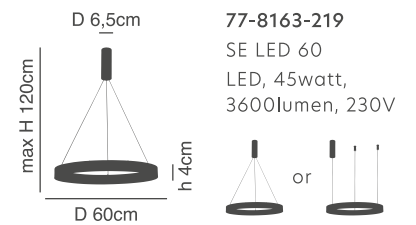

Amarylis

Chrome Pendant
Aluminium & Acrylic

Includes hanging set: