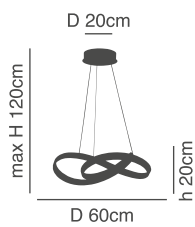

Milea

Brushed Gold Matt Pendant
Aluminium & Acrylic

77-8121-399
SE LED **SMART** 60
LED, 110watt,
8800lumen, 230V