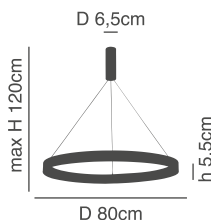

### Amaya

Black Satin Pendant  
Aluminium & Acrylic

Includes hanging set:

77-8138-260  
SE LED SMART 60  
LED, 44watt,  
3520lumen, 230V

77-8139-296  
SE LED SMART 80  
LED, 56watt,  
4480lumen, 230V

77-8140-396  
SE LED SMART 100  
LED, 64watt,  
5120lumen, 230V