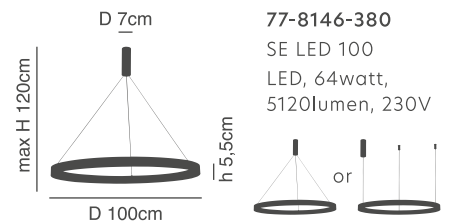

Amaya
Nickel Matt Pendant
Aluminium & Acrylic

Includes hanging set: