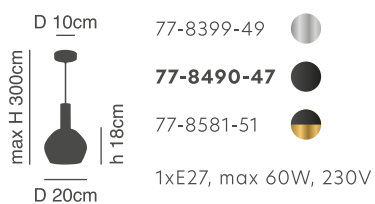

Adept Tube

Nickel Matt, Black and Gold Matt Pendant
Smoked Glass