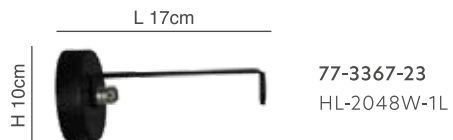

Convy

Wall Lamp Accessory
Compatible With all Pendants