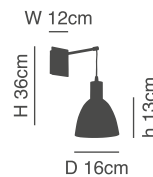

77-8360-58
SE21-GM-9-MS2
1xE27, max 60W,
230V