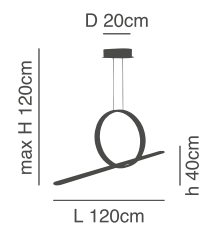

77-8120-350
SE LED 120
LED, 110watt,
8320lumen, 230V