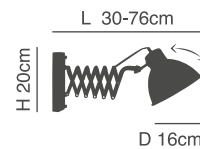

Novo

Expanding Black And Chrome Wall Lamp
Adjustable Left And Right

77-2204-67
P12032-1W
E14, 1X40W, 230V