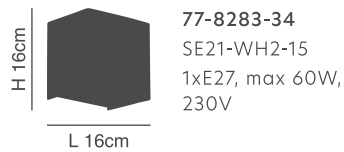

## Seraph

White Fabric Shade  
Wall Lamp

77-8284-39  
SE21-WH3-15  
1xE27, max 60W,  
230V

77-8283-34  
SE21-WH2-15  
1xE27, max 60W,  
230V

77-8282-33  
SE21-WH1-15  
1xE27, max 60W,  
230V

77-3513-60

77-3583-41