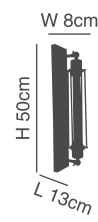

77-2602-68
BD-0312-4
4xE27 Tube 30cm,
max 60W, 230V

77-2161-35
KS2049W-1BK
1xE27 Tube 30cm,
max 60W, 230V