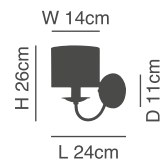

77-8192-34
KQ 9015-1W
E14, max 60W,
230V