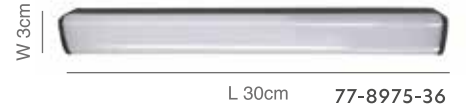

### Magnetic Flex Driver

LED Surface Mountain Driver 100W AC220V to 48V  
Includes Male-Female Micro USB Connectors

77-8994-66

**Magnetic Flex Lightings**

Surface Mounted Black Aluminum and PC  
Magnetic Lighting System