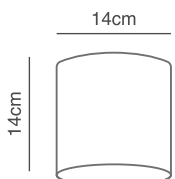

Adept Tube

Nickel Matt, Black and Gold Matt Pendant White, Grey and Brown Fabric Shade

	77-8796-47	77-8797-47	77-8798-47
	77-8810-41	77-8811-41	77-8812-41
	77-8824-45	77-8825-45	77-8826-45

1xE27, max 60W, 230V