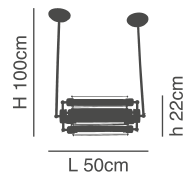

77-2597-89
DD-0310-4
4xE27 Tube 30cm,
max 60W, 230V