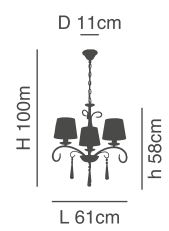

77-8195-109
KQ 9007-3
3xE14, max 60W, 230V