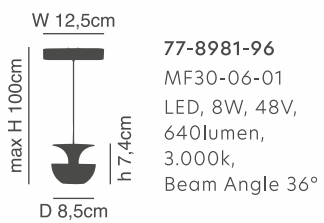

### Magnetic Flex Driver

LED Surface Mountain Driver 100W AC220V to 48V  
Includes Male-Female Micro USB Connectors

77-8994-66

**Magnetic Flex Lightings**

Surface Mounted Black Aluminum and PC  
Magnetic Lighting System