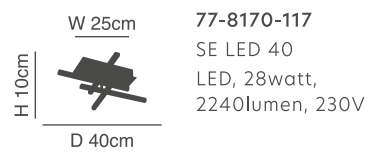

77-8170-117
SE LED 40
LED, 28watt,
2240lumen, 230V