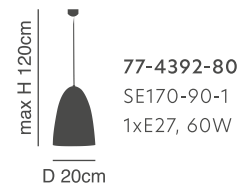

Amila - Faruq

Chrome perforated metal pendant