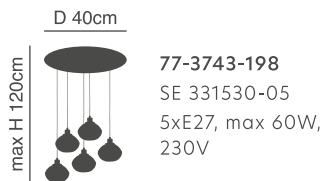

Adele

Handmade Cognac Glass
Chrome Suspension
Metal Nickel Matt

D 16,5cm