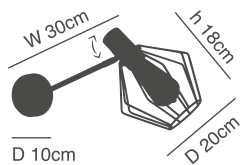

Adept

Black Wall Lamp Black Metal Grid

77-8321-35
SE21-BL-22-GR1
1xE27, max 60W,
230V