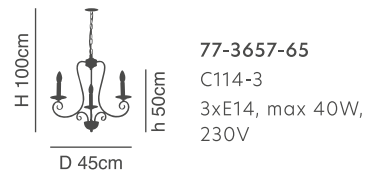

77-3657-65
C114-3
3xE14, max 40W,
230V