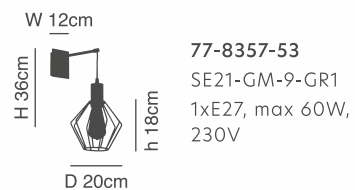

Adept

Gold Matt and
Black Metal Wall Lamp
Black Metal Grid