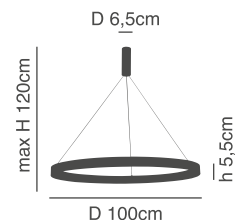

Easy connect
via app
remote control
voice control

Available on the App Store

Works with Amazon Alexa

ANDROID APP ON Google Play

Works with Google Assistant

Amaya

Black Satin Pendant
Aluminium & Acrylic

Includes hanging set: