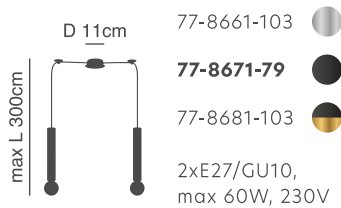

Adept Tube

Nickel Matt, Black and Gold Matt Pendant

Includes E27 to GU10 adapter: