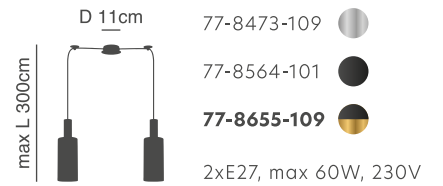

Adept Tube

Nickel Matt, Black and Gold Matt Pendant
White Glass