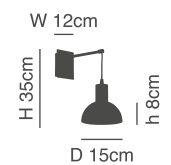

77-8361-57
SE21-GM-9-MS3
1xE27, max 60W,
230V