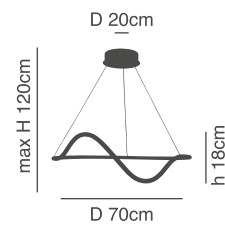

77-8166-174

77-8167-117

77-8168-134

**Krishna**  
Black Satin  
Aluminium & Acrylic

77-8167-117  
SE LED 50  
LED, 39watt,  
3120lumen, 230V

77-8166-174  
SE LED 70  
LED, 49watt,  
3920lumen, 230V

Underneath View: ○