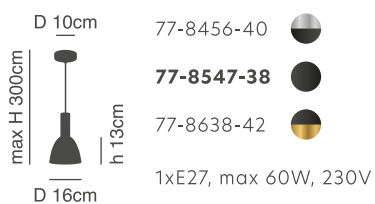

Adept Tube

Nickel Matt, Black and Gold
Matt Pendant. Metal Shade