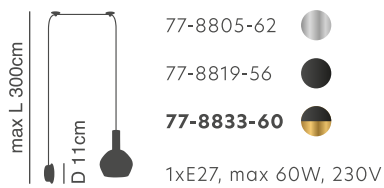

Adept Tube

Nickel Matt, Black and Gold Matt Pendant
Smoked Glass