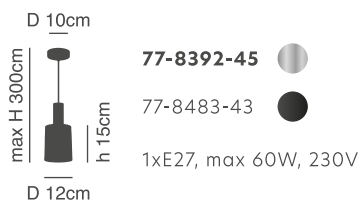

Adept Tube

Nickel Matt, Black and
Pendant Smoked Glass