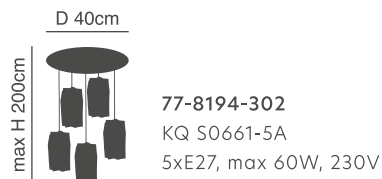

Tangram Black Metal Pendant

Includes hanging set: