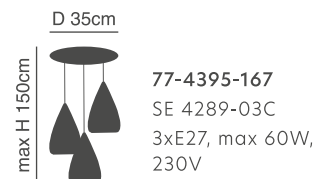

Martin
Transparent Glass
And Nickel Matt Grid