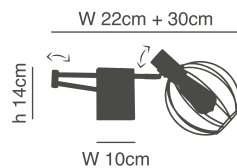

77-8382-64
SE21-BL-52-GR2
1xE27, max 60W,
230V