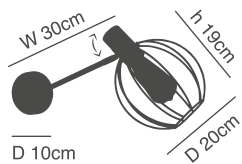

77-8322-35
SE21-BL-22-GR2
1xE27, max 60W,
230V