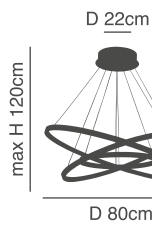

Morelli

White Matt Pendant
Aluminium & Acrylic