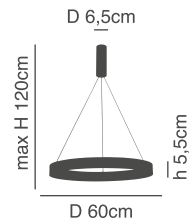

Easy connect
via app
remote control
voice control

Available on the App Store

Works with Amazon Alexa

ANDROID APP ON Google Play

Works with Google Assistant

Amaya

Black Satin Pendant
Aluminium & Acrylic

Includes hanging set: