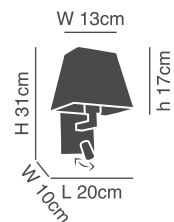

Sara

Nickel Mat Base With
White Shade and Led

77-3583-41
SE 123-2A
1xE27, max 40W, 230V
1x3w, LED, 230V