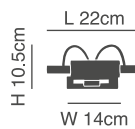

Cylinder

Chrome base wall lamp
with satin glass.

77-1055-36
W8933/1L
2xR7S78 max 60W, 230V