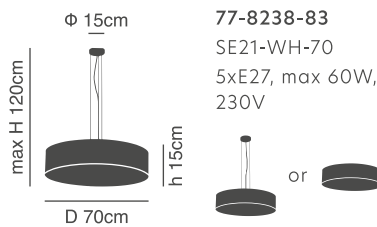

Cozy

White Shade
White Acrylic Cover