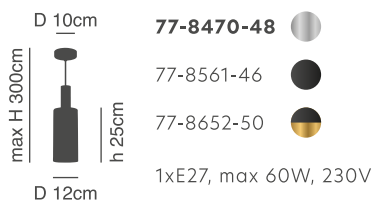

Adept Tube

Nickel Matt, Black and Gold Matt Pendant
White Glass