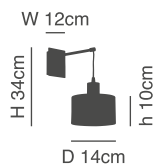

Adept

Gold Matt and
Black Metal Wall Lamp
White, Grey and Brown Shade
Black Metal Shade

77-8359-58
SE21-GM-9-MS1
1xE27, max 60W,
230V