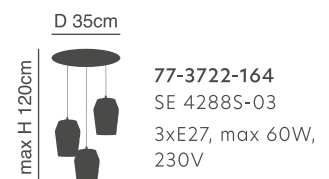

Luca

Handmade Smoked Glass Pendant
Metal Nickel Matt