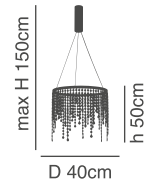

Includes hanging set:

D 6,5cm
77-8135-170
SE LED 40
LED, 27watt,
2160lumen, 230V