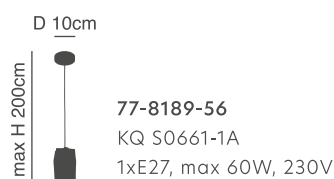

Tangram Black Metal Pendant

Includes hanging set: