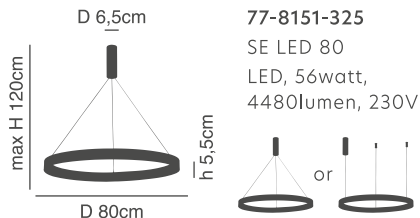

Amaya
Copper Pendant
Aluminium & Acrylic

Includes hanging set: