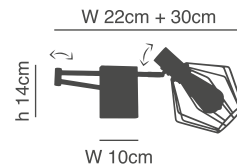

77-8381-64
SE21-BL-52-GR1
1xE27, max 60W,
230V