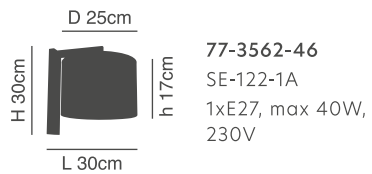

77-3562-46
SE-122-1A
1xE27, max 40W,
230V