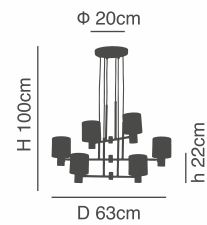

Adept
Nickel Matt and
Black Metal Pendant
White, Grey and
Brown Fabric Shade