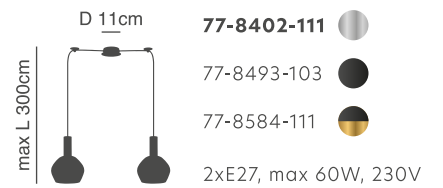

Adept Tube

Nickel Matt, Black and Gold Matt Pendant
Smoked Glass