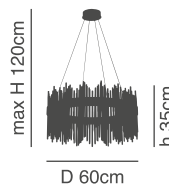

Pulse

Brushed Gold Bronze Pendant
Metal & Transparent Glass

77-8205-276
M6601-600
LED, 61watt,
4575lumen, 230V