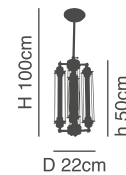

77-2598-90
DD-0311-4
4xE27 Tube 30cm,
max 60W, 230V