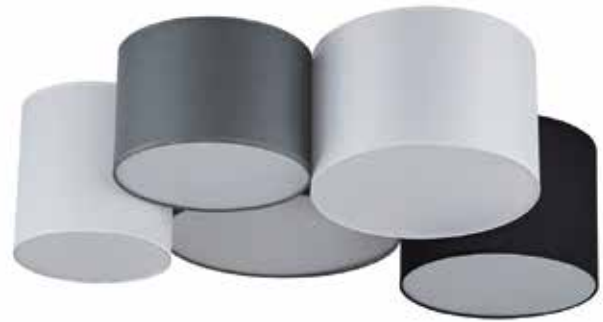

### Ball Show

Black metal pendant with natural brown rope.

77-3620-45  
BALL MEDIUM  
1xE27 max 60W,  
230V

77-3619-32  
BALL SMALL  
1xE27 max 60W,  
230V

77-8232-121

77-8231-165

77-8233-101