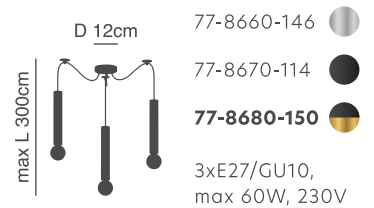

Adept Tube

Nickel Matt, Black and Gold Matt Pendant

Includes E27 to GU10 adapter: