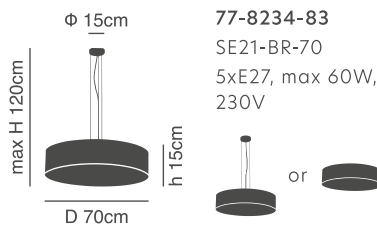

Cozy

Brown Shade
White Acrylic Cover