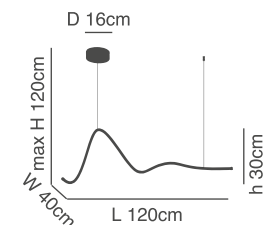

77-8167-117
SE LED 50
LED, 39watt,
3120lumen, 230V

77-8168-134
SE LED 120
LED, 42watt,
3360lumen, 230V