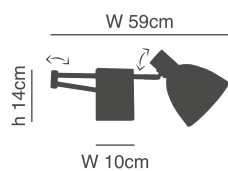

- 77-8376-78
- 77-8384-69
- 77-8367-78

1xE27, max 60W, 230V