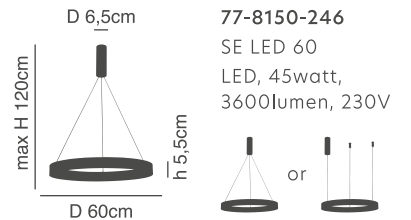

Amaya
Copper Pendant
Aluminium & Acrylic

Includes hanging set: