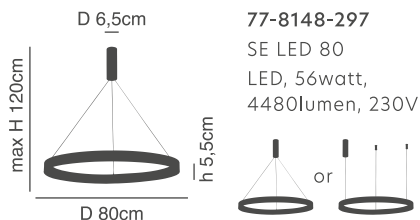

Amaya

Brushed Gold Matt Pendant
Aluminium & Acrylic

Includes hanging set: