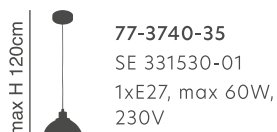

Adele

Handmade Cognac Glass
Chrome Suspension
Metal Nickel Matt

D 16,5cm