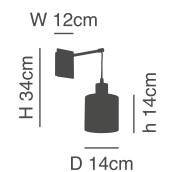

77-8356-52
SE21-GM-9-SH3
1xE27, max 60W,
230V