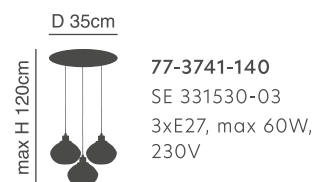

Adele

Handmade Cognac Glass
Chrome Suspension
Metal Nickel Matt

D 16,5cm