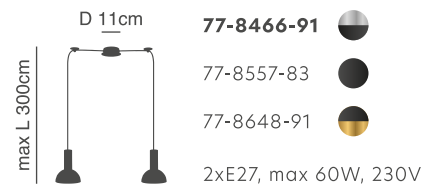

Adept Tube

Nickel Matt, Black and Gold
Matt Pendant. Metal Shade