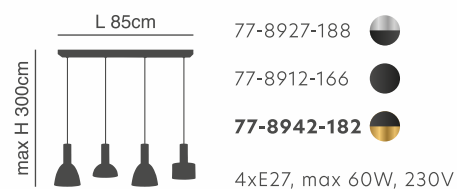

Adept Flex

Nickel Matt, Black and Gold
Matt Pendant. Metal Shade