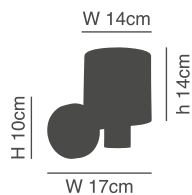

77-8299-32	77-8300-32	77-8301-32
77-8312-30	77-8313-30	77-8882-30
77-8304-34	77-8305-34	77-8306-34

1xE27, max 60W, 230V