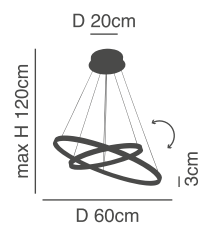

77-8122-467
SE LED 80-60-40
LED, 117watt,
9360lumen, 230V