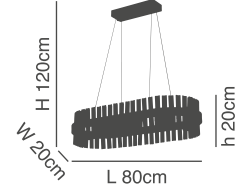

77-8212-212
M6612-600
LED, 67watt,
5025lumen, 230V

77-8213-276
M6612-800R
LED, 72watt,
5400lumen, 230V