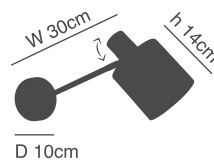

77-8328-40	77-8329-40	77-8330-40
77-8319-34	77-8320-34	77-8869-34

1xE27, max 60W, 230V