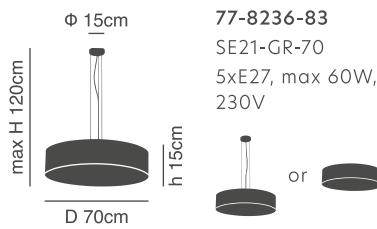

Cozy
Grey Shade
White Acrylic Cover