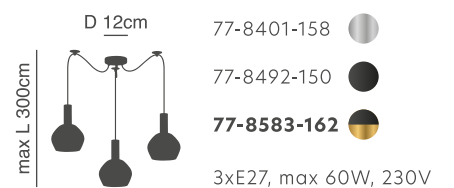

Adept Tube

Nickel Matt, Black and Gold Matt Pendant
Smoked Glass