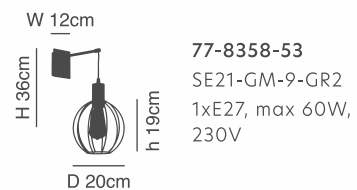

Adept

Gold Matt and
Black Metal Wall Lamp
Black Metal Grid