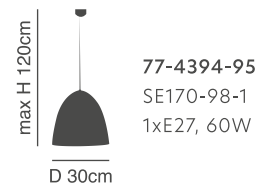

Amila - Faruq

Chrome perforated metal pendant