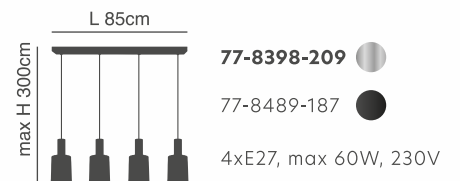

Adept Tube

Nickel Matt, Black and
Pendant Smoked Glass