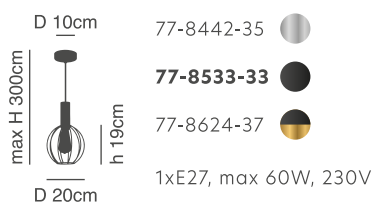

Adept Tube

Nickel Matt, Black and Gold
Matt Pendant. Metal Grid