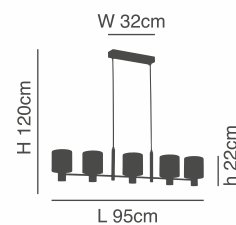

Adept
Nickel Matt and
Black Metal Pendant
White, Grey and
Brown Fabric Shade