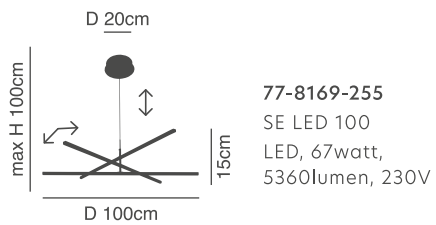

77-8169-255
SE LED 100
LED, 67watt,
5360lumen, 230V