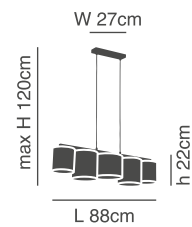

77-8232-121
SE21-WGGB-88
5xE27, max 60W,
230V