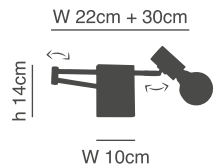

77-8280-64
SE21-NM-52
1xE27, max 60W,
230V