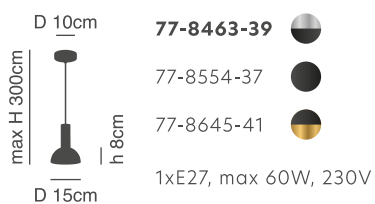

Adept Tube

Nickel Matt, Black and Gold
Matt Pendant. Metal Shade