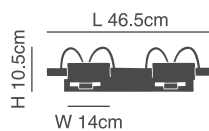

77-1056-72
W8933/2L
2xR7S78 max 60W, 230V