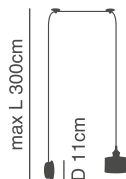

77-8896-41
SE21-BR-B10-BL1W-MS1
1xE27, max 60W,
230V