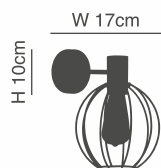

Adept
Black Wall Lamp
Metal Grid

77-8314-31
SE21-BL-16-GR1
1xE27, max 60W,
230V

77-8315-31
SE21-BL-16-GR2
1xE27, max 60W,
230V