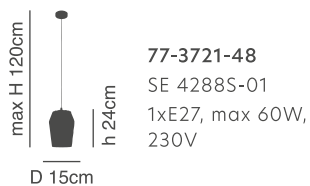

Luca

Handmade Smoked Glass Pendant
Metal Nickel Matt