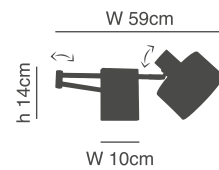

- 77-8375-78
- 77-8383-69
- 77-8366-78

1xE27, max 60W, 230V