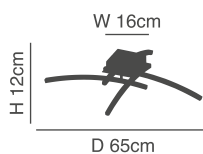

77-8172-143
SE LED 65-4
LED, 42watt,
3360lumen, 230V