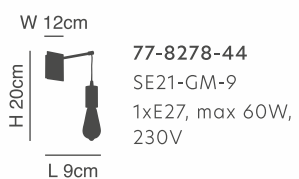

## Adept

Gold Matt and  
Black Metal Wall Lamp  
Black Metal Grid

77-8280-64

77-8381-64

77-8281-55

77-8382-64

77-8279-64