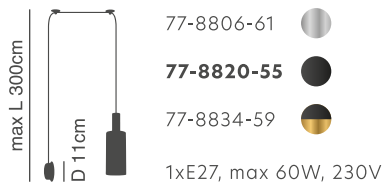

Adept Tube

Nickel Matt, Black and Gold Matt Pendant
White Glass