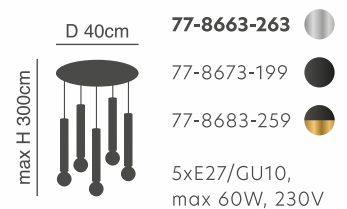

Adept Tube

Nickel Matt, Black and Gold Matt Pendant

Includes E27 to GU10 adapter: