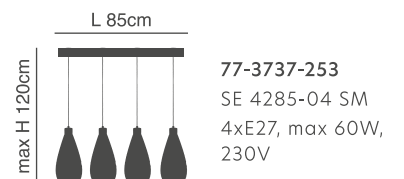

Dario

Smoked Glass Pendant
Metal Nickel Matt