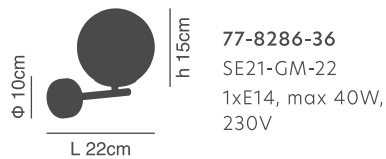

SE21-GM-22
1xE14, max 40W,
230V