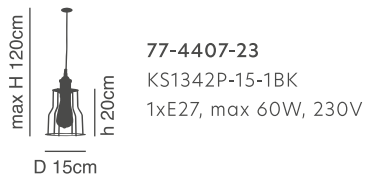

Pari - Tuko

Metallic Black Grid
Antique Bronze Holder
Black Fabric Cable