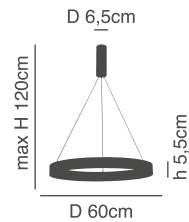

Amaya

White Satin Pendant
Aluminium & Acrylic

Includes hanging set:

Easy connect
via app
remote control
voice control

Available on the
App Store

Works with
Amazon Alexa

ANDROID APP ON
Google Play

Works with
Google Assistant