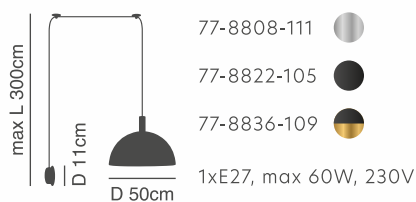

Adept Tube

Nickel Matt, Black and Gold
Matt Pendant. Metal Shade