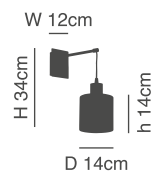

77-8355-52
SE21-GM-9-SH1
1xE27, max 60W,
230V