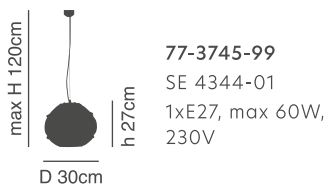

Nadia - Roza
Handmade Smoked Glass

77-3745-99
SE 4344-01
1xE27, max 60W,
230V