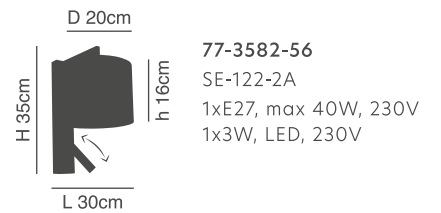

77-3582-56
SE-122-2A
1xE27, max 40W, 230V
1x3W, LED, 230V