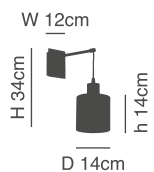

77-8875-52
SE21-GM-9-SH2
1xE27, max 60W,
230V