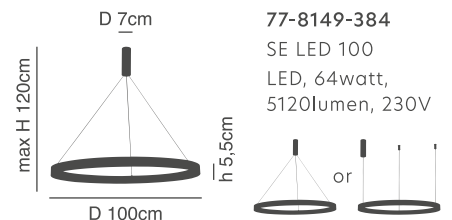

Amaya

Brushed Gold Matt Pendant
Aluminium & Acrylic

Includes hanging set: