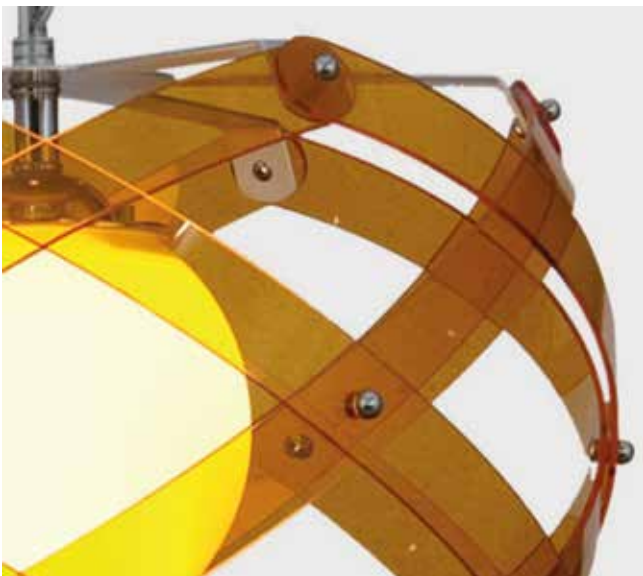

Handmade Wooden Pendants

77-3602-62  
P005  
1xE27, max 60W,  
230V

77-3604-44  
P019  
1xE27, max 60W,  
230V

77-3600-49  
P010  
1xE27, max 60W,  
230V

77-1538-39

77-1540-32