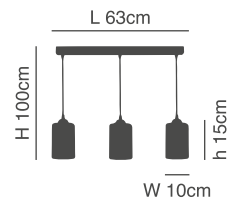

D 10cm

77-8200-29  
KQ 8877-1  
E27, max 60W,  
230V

77-8202-90  
KQ 8877-3A  
3xE27, max 60W,  
230V

77-8201-67  
KQ 8877-3  
3xE27, max 60W,  
230V

Industrial

77-8103-100

77-8102-63

**Elia**  
Metal Black Ceiling  
Antique Bronze