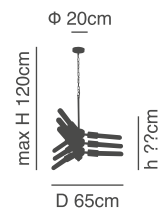

Helix

Metallic Pendant With Black Arms

77-3202-61
1050-9
9xE27, max 60W,
230V