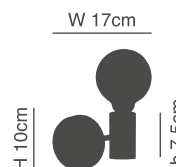

77-8253-22
SE21-BL-16
1xE27, max 60W,
230V

77-8252-26
SE21-GM-16
1xE27, max 60W,
230V