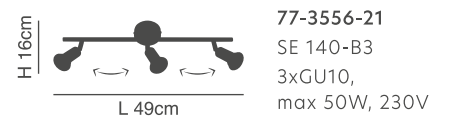

Saba

Metal Black Mat Spot