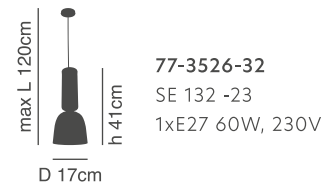

Beth - Base

Metal pendant
in different colours.