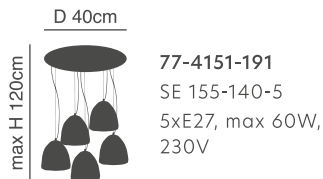

Joy

Gray cement pendant.

77-4151-191
SE 155-140-5
5xE27, max 60W,
230V