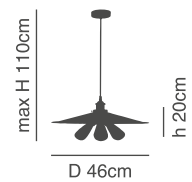

Dakar

Metallic Black Shade,
Antique Bronze Lampholder,
Black Fabric Cable.

77-2156-112
KS1288P-46-3BK
1xE27, max 60W,
230V