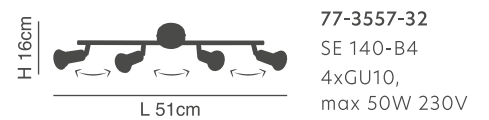

Saba

Metal Black Mat Spot