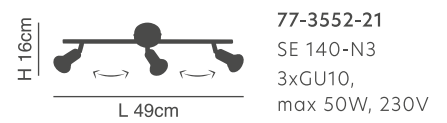

Saba

Metal Nickel Mat Spot