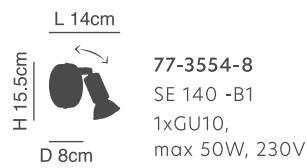

Saba

Metal Black Mat Spot