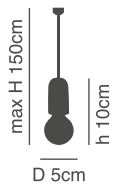

Iris

Cement Pendant

1xE27, max 60W, 230V

77-3579-14 | SE 149-WE ●

77-3575-14 | SE 149-GY ●

77-3576-14 | SE 149-BR ●

77-3573-14 | SE 149-BL ●

77-3577-14 | SE 149-RE ●

77-3578-14 | SE 149-YE ●

77-3572-14 | SE 149-BE ●

77-3574-14 | SE 149-GN ●

10cm

Single Base Included

Ceiling bases

35cm

77-4383-20 - WH ●

77-4384-19 - BL ●

40cm

77-4390-24 - WH ●

77-4389-24 - BL ●

85cm

77-4386-15 - WH ●

77-4387-15 - BL ●

Lighting Combination Proposal

Create your own set

77-4384-19

77-3577-14

77-3578-14

77-3572-14