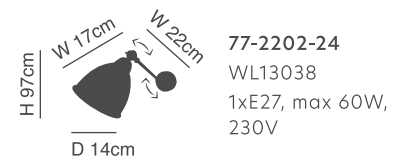

Moreno

Metal Black Wall Lamp