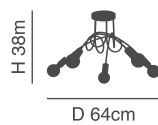

Quirky
Antique Bronze Ceiling

77-8090-61
KQ 2627/5
5xE27, max 60W,
230V