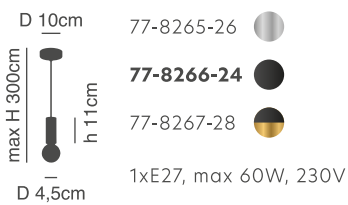

Adept Tube

Nickel Matt, Black
and Gold Matt Pendant