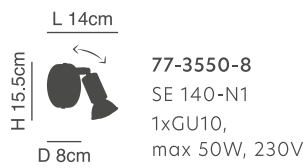

Saba

Metal Nickel Mat Spot