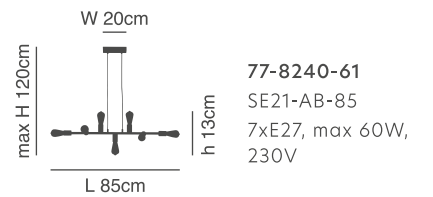

Cody
Antique Brass
Black Metal Pendant