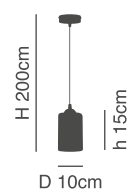

D 10cm

77-8200-29  
KQ 8877-1  
E27, max 60W,  
230V

77-8202-90  
KQ 8877-3A  
3xE27, max 60W,  
230V

77-8201-67  
KQ 8877-3  
3xE27, max 60W,  
230V

Industrial

77-8103-100

77-8102-63

**Elia**  
Metal Black Ceiling  
Antique Bronze