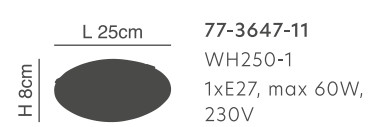

Pelin - Pinar

Glass With White Design
and Transparent Hooks