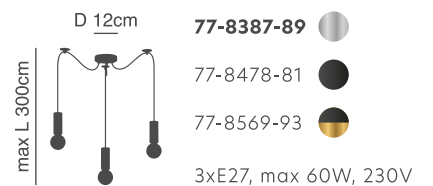

Adept Tube

Nickel Matt, Black
and Gold Matt Pendant