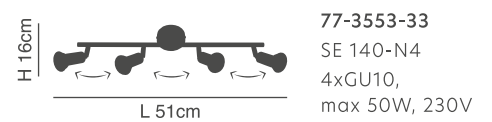

Saba

Metal Nickel Mat Spot