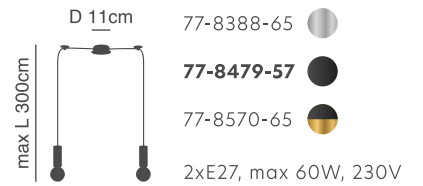

Adept Tube

Nickel Matt, Black
and Gold Matt Pendant