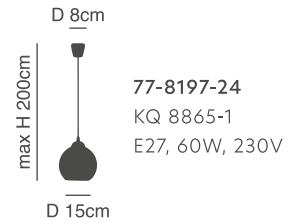

Swirl

Black Pendant with White Glasses

Includes hanging set: