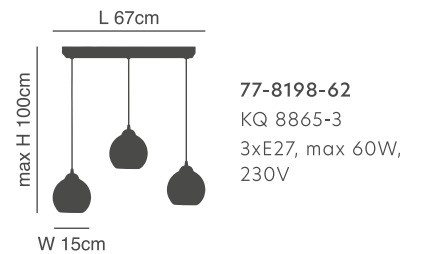

Swirl

Black Pendant with White Glasses

Includes hanging set: