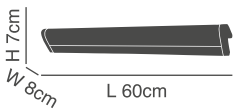

77-3566-36
SE 145-60A
1xLED PCB 12W, 230V