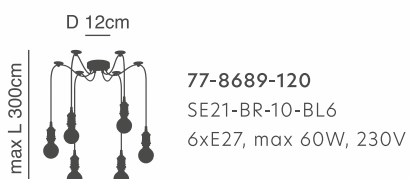

Magnum

Bronze Metal Pendant
with Black Fabric Cable