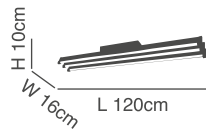

Slim

Fluorescent Lamp With Plexi Glass
And Chrome Or Bronze Details

77-1798-30
MB-095
3x54W, T5, 230V