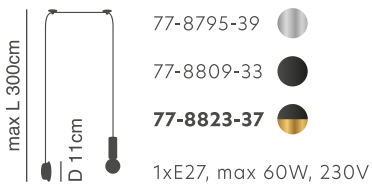

Adept Tube

Nickel Matt, Black
and Gold Matt Pendant