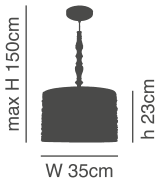

Acrylic Fan

Acrylic orange pendant.
Metal chrome suspension.

77-1795-56
MD6135BL-AB
1xE27, max 60W, 230V