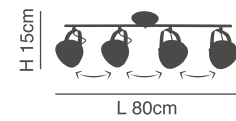

77-2194-135
T12022A-4TU
4xG9, max 40W, 230V