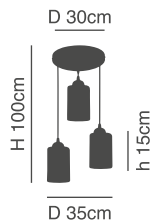

D 10cm

77-8200-29  
KQ 8877-1  
E27, max 60W,  
230V

77-8202-90  
KQ 8877-3A  
3xE27, max 60W,  
230V

77-8201-67  
KQ 8877-3  
3xE27, max 60W,  
230V

Industrial

77-8103-100

77-8102-63

**Elia**  
Metal Black Ceiling  
Antique Bronze