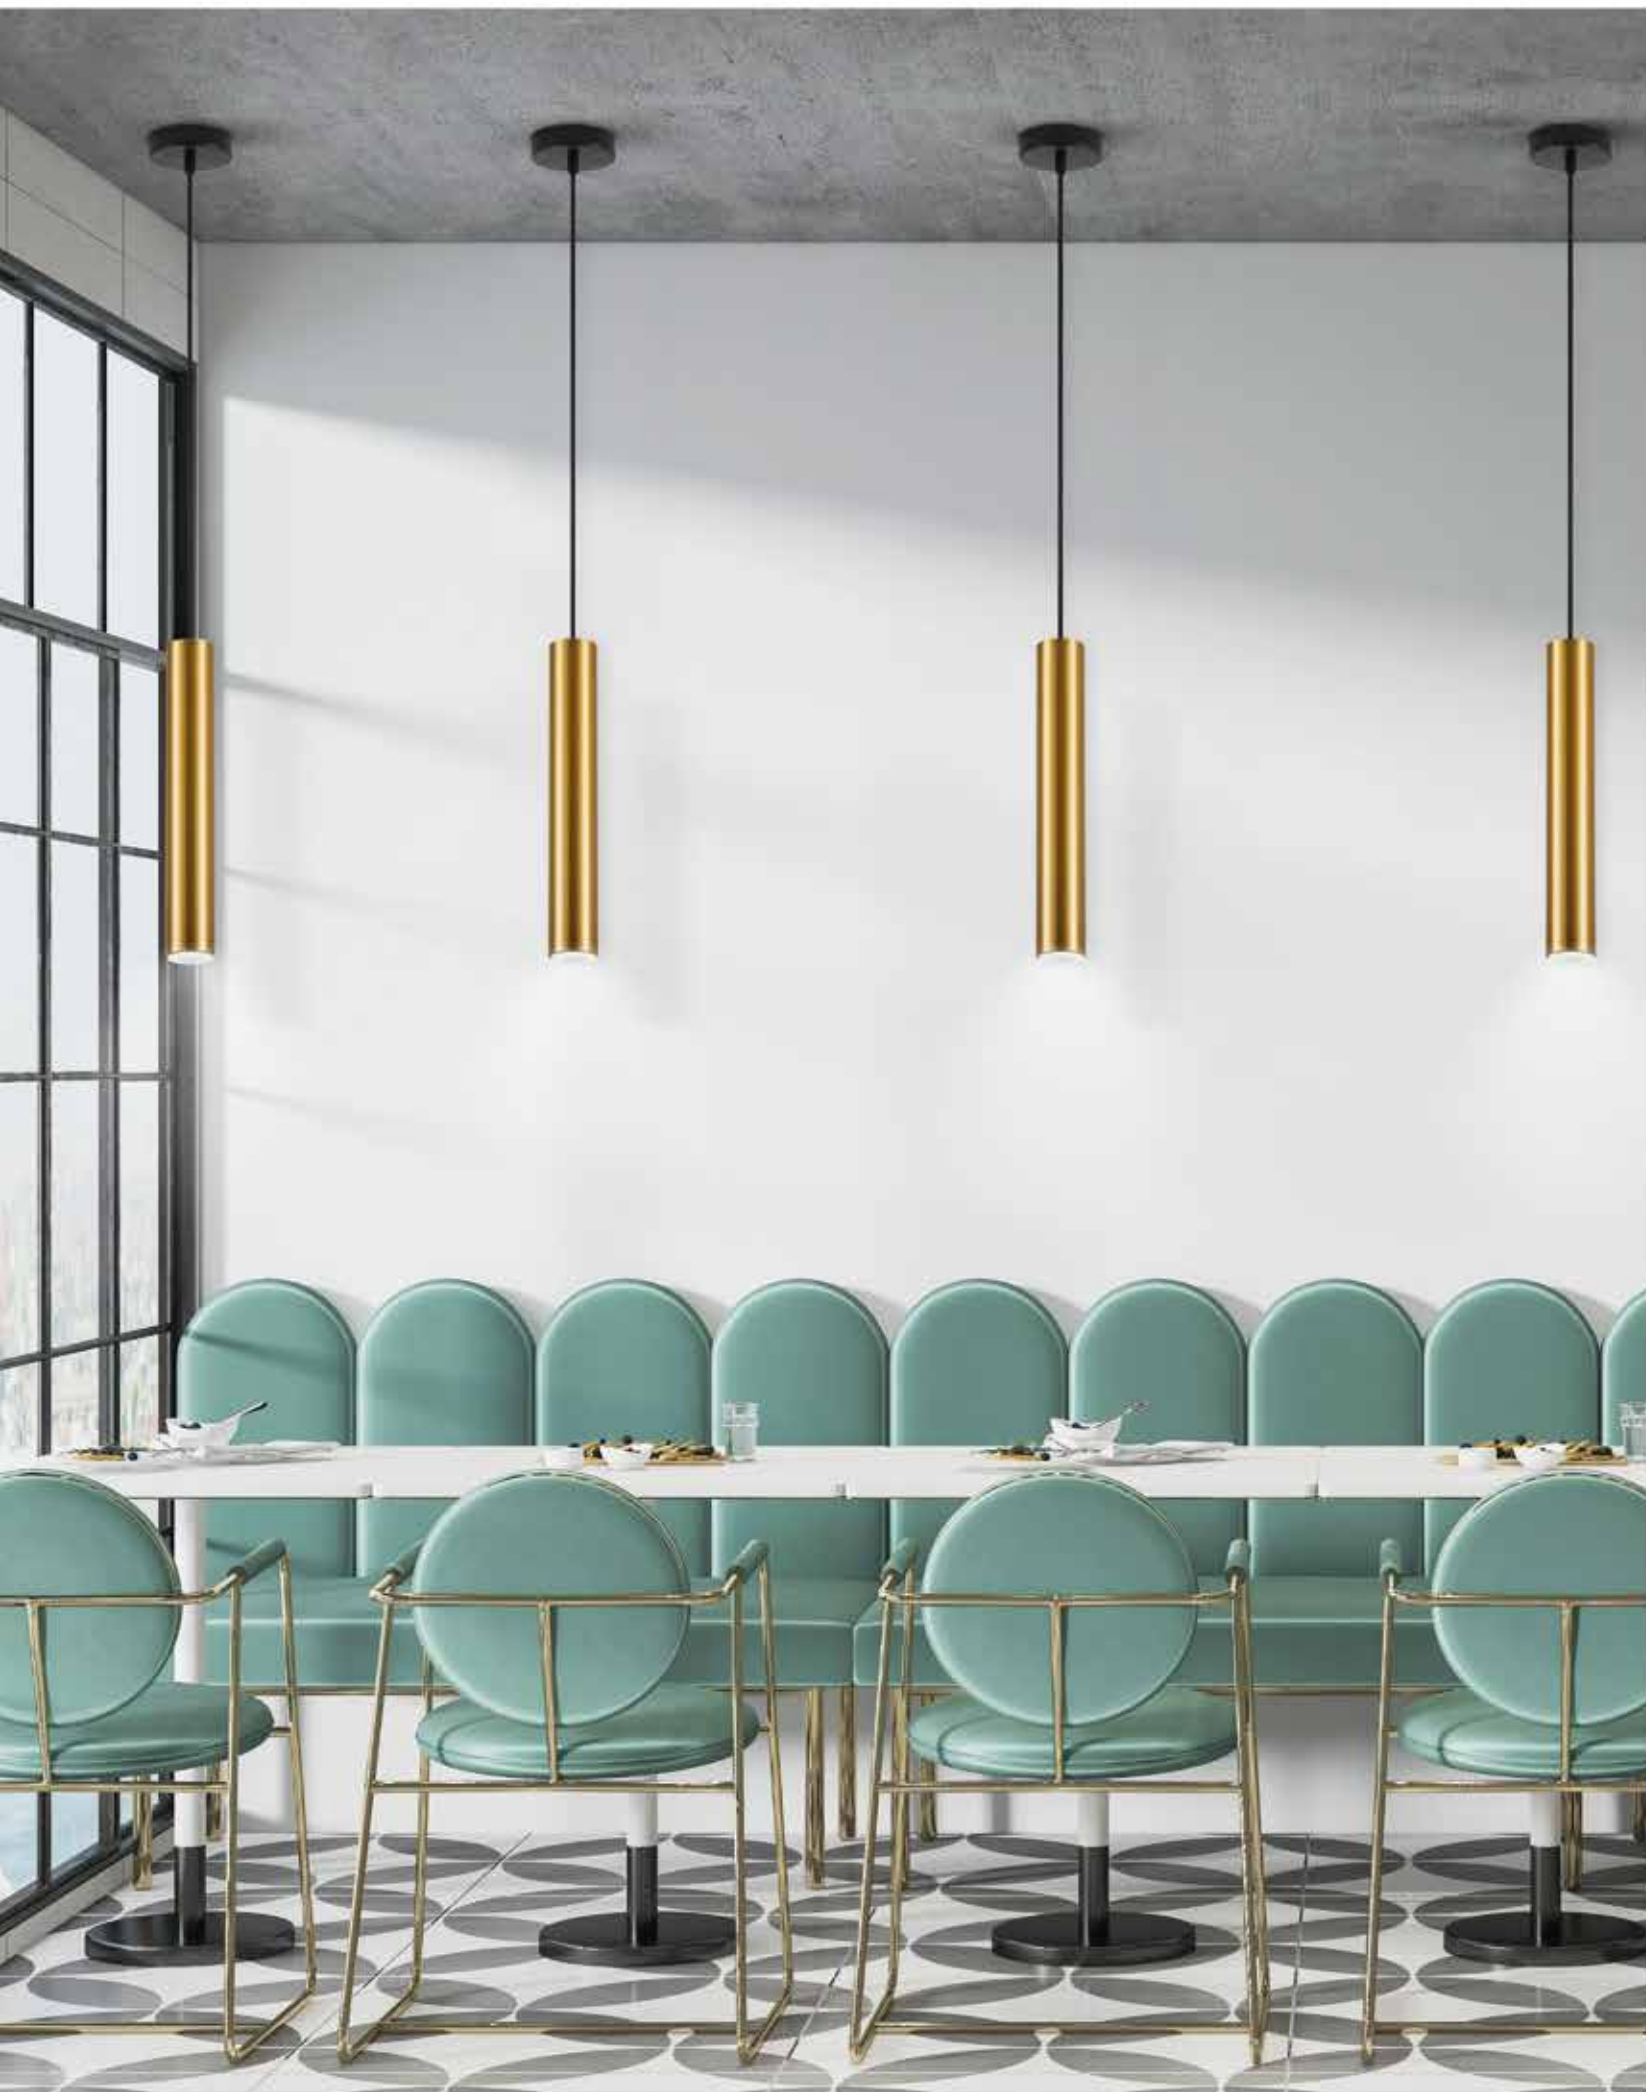

### Adept Tube

Nickel Matt, Black  
and Gold Matt Pendant

Includes E27  
to GU10 adapter:

D 10cm	<b>77-8268-40</b>	
	77-8269-30	
	77-8270-42	
max H 300cm	1xE27/GU10, max 60W, 230V	
D 5,5cm		