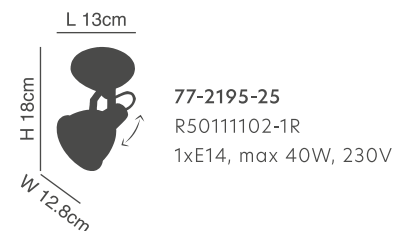

Loop

Blueblack Metal Spotlight