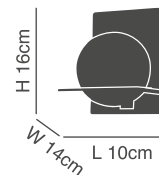

Bucket
Nickel Matt Wall Lamp
Opal Glass

77-1184-39
WL371
1xG9, max 40W,
230V