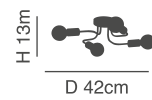

77-8097-36
KQ 2633/4
4xE27, max 60W,
230V