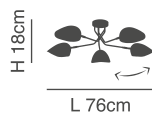

D 10cm

77-8200-29  
KQ 8877-1  
E27, max 60W,  
230V

77-8202-90  
KQ 8877-3A  
3xE27, max 60W,  
230V

77-8201-67  
KQ 8877-3  
3xE27, max 60W,  
230V

Industrial

77-8103-100

77-8102-63

**Elia**  
Metal Black Ceiling  
Antique Bronze