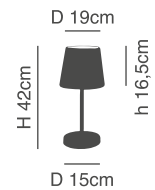

Dora
Nickel Satin or Bronze Base
With White and Beige Shade

77-2121-28 ●
77-2122-28 ●
LMP-411/001
1xE27, max 40W,
230V