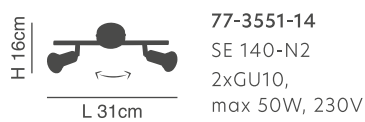

Saba

Metal Nickel Mat Spot