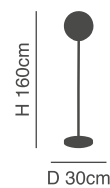

77-4481-59
SE 3000-1 BLACK FL
1xE27, max 60W, 230V