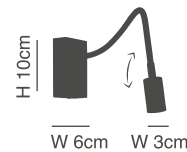

### Cable - Elina

Black, White and Nickel Mat Reading Lights  
Adjustable Arm & Switcher

max L 44cm

77-3589-21  
SE 124 -1AB  
LED,3watt, 230V

max L 44cm

77-3590-21  
SE 124 -1AW  
LED,3watt, 230V

max L 37cm