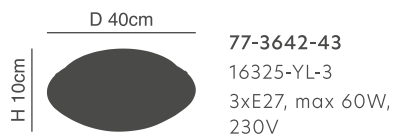

Talin

Embossed White Glass
Chrome Suspension