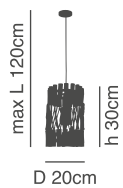

77-3604-44
P019
1xE27, max 60W,
230V