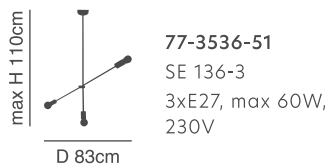

Cody
Antique Brass
Black Metal Pendant