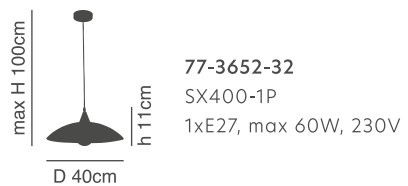

Talin

Embossed White Glass
Chrome Suspension