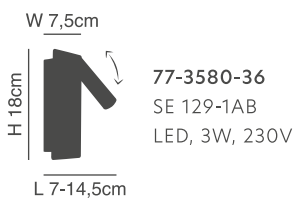

Cruz

White and Black With Bronze Reading Lights
Chrome Details With Adjustable Arm & Switcher