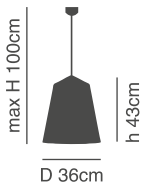

Blom

Aluminium Pendant Lamp Mat
White Outside Mat White Inside

77-2182-63
PD127-1B
1XE27, 60W, 230V