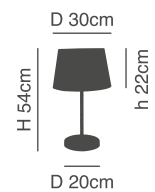

77-2123-32 ●
77-2124-32 ●
LMP-411/002
1xE27, max 40W,
230V