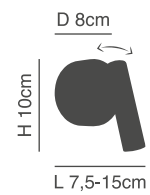

77-3517-23
SE-127-1AN
LED, 1xE27, 3W, 230V

77-3518-25
SE-127-1AB
LED, 1xE27, 3W, 230V