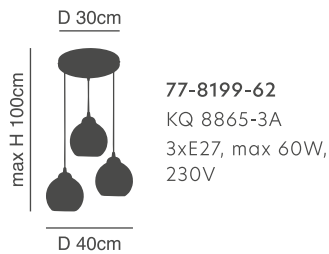

Swirl

Black Pendant with White Glasses

Includes hanging set: