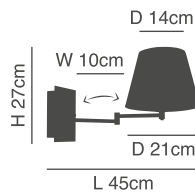

Dennis

Bronze or Nickel Mat Wall Lamp
White Shade With Adjustable Arms

77-3561-34
SE-121-1AB
1xE27, max 40W,
230V

77-3560-34
SE-121-1AN
1xE27, max 40W,
230V