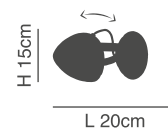

77-2193-68
T12022A-2TU
2xG9, max 40W, 230V

77-2192-39
T12022A-1R
1xG9, max 40W, 230V