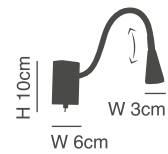

max L 44cm

77-3589-21
SE 124 -1AB
LED,3watt, 230V

max L 44cm