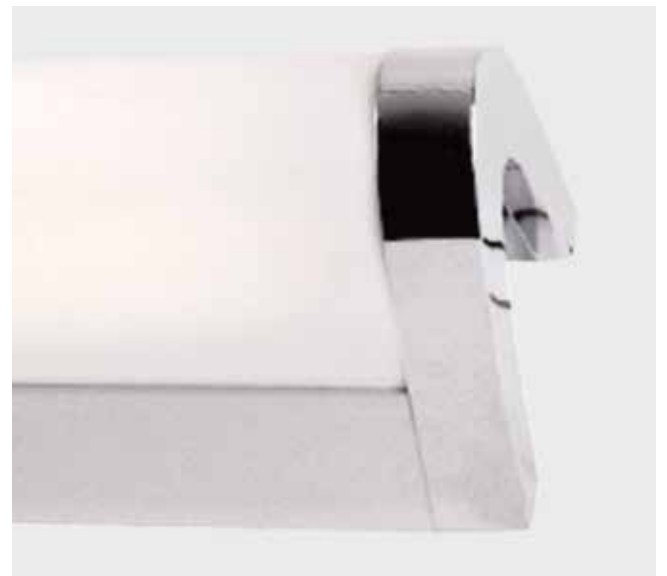

## Alfa

Chrome wall lamp  
with acrylic cover

77-3565-27  
SE 145-35A  
1xLED PCB 8W, 230V

77-3566-36  
SE 145-60A  
1xLED PCB 12W, 230V

77-3563-24

77-3564-24