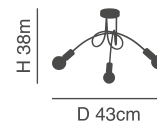

77-8089-41
KQ 2627/3
3xE27, max 60W,
230V