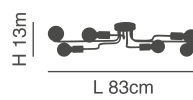

Miles

Metal Black Ceiling
Brass Gold

77-8098-50
KQ 2633/6
6xE27, max 60W,
230V