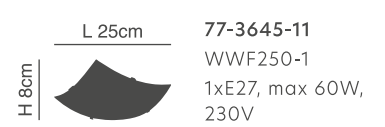

Pelin - Pinar

Glass With White Design
and Transparent Hooks