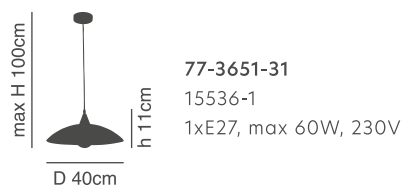

Seher

Embossed White Glass
Chrome Suspension