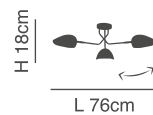

77-8102-63
KQ 2759/3
3xE14, max 60W,
230V