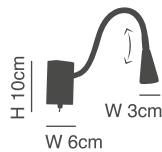

### Cable - Elina

Black, White and Nickel Mat Reading Lights  
Adjustable Arm & Switcher

max L 44cm

77-3589-21  
SE 124 -1AB  
LED,3watt, 230V

max L 44cm

77-3590-21  
SE 124 -1AW  
LED,3watt, 230V

max L 37cm