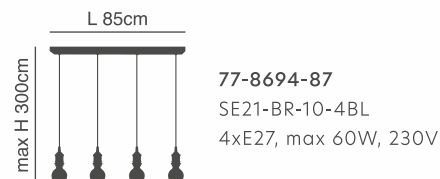

Magnum

Bronze Metal Pendant
with Black Fabric Cable