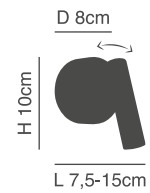

Fix
White, Nickel Mat, Black & Bronze
Reading Lights
Adjustable Arm & Switcher

77-3516-23
SE-127-1AW
LED, 1xE27, 3W, 230V