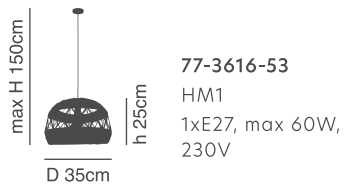

Ballinad - Rep

Black metal pendant with natural rope.