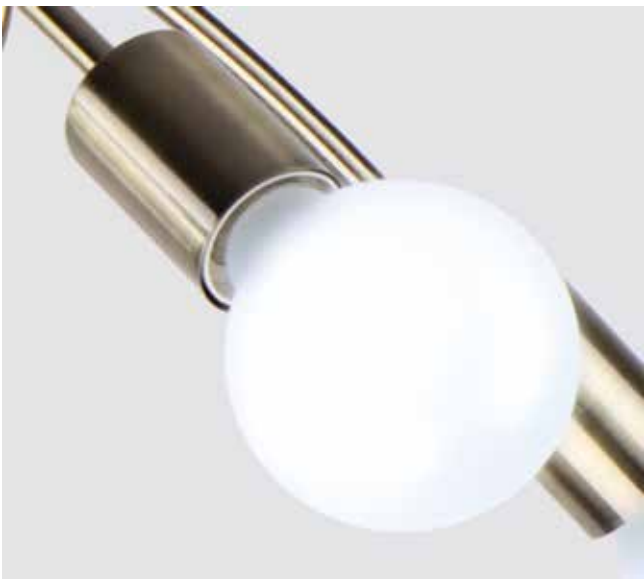

77-8090-61