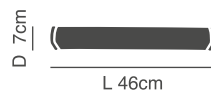

Nola

Chrome & Acrylic Wall Lamp

77-3563-24

SE 144-32
1xLED, PCB, 12W, 230V

3000k