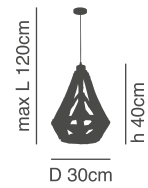

77-3602-62
P005
1xE27, max 60W,
230V