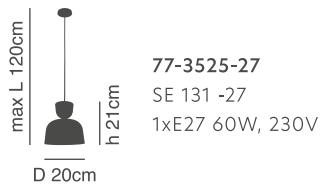

Beth - Base

Metal pendant
in different colours.