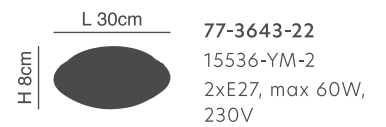

Seher

Embossed White Glass
Chrome Suspension