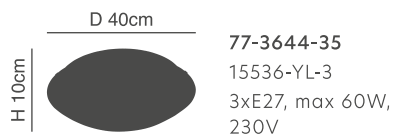

Seher

Embossed White Glass
Chrome Suspension