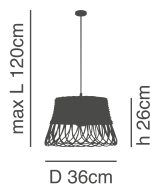

77-3638-49
L-W-1725
1xE27, max 60W,
230V