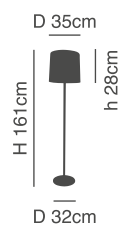

77-2125-65 ●
77-2126-73 ●
LVP-411/001
1xE27, max 40W,
230V