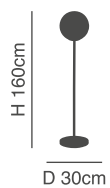

Globe

Metal Gold and Black Clear Glass

77-4480-59
SE 3000-1 GOLD FL
1xE27, max 60W, 230V