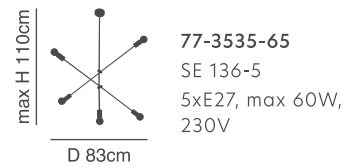

Cody
Antique Brass
Black Metal Pendant