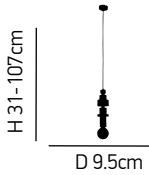

1. ITEM NO: HL-3544-1

77-3827 | 374	2
77-3828 | 474	1
77-3829 | 588	90
77-3830 | 688	80

1xE27, G95, LED 15W
3000K 230V