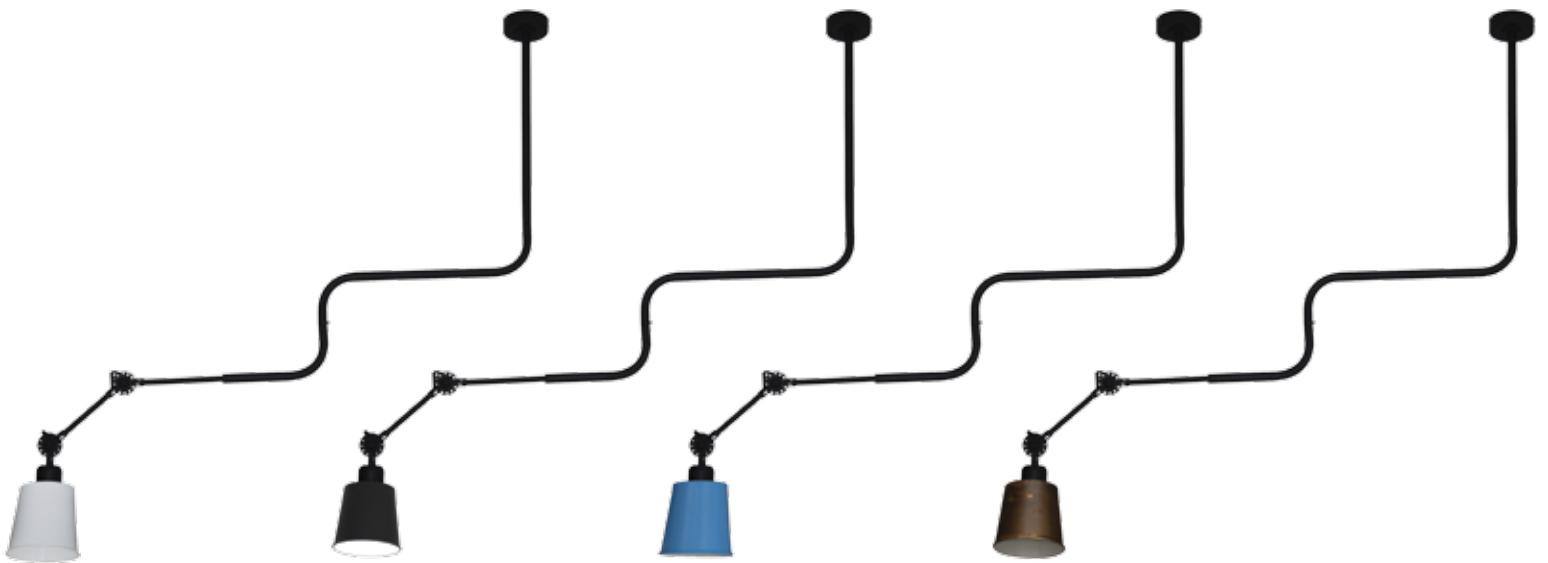

Base colours

Ø 8cm
55-110
20cm

Shade
B2
77-3318 | 712 **1**

Base
HLC 10XL B
77-3308 | 6145 **1**
1XE27 60W 230V

Focus Ceiling 11 M

Metal shade colours

Base colours

Focus Ceiling 11 L