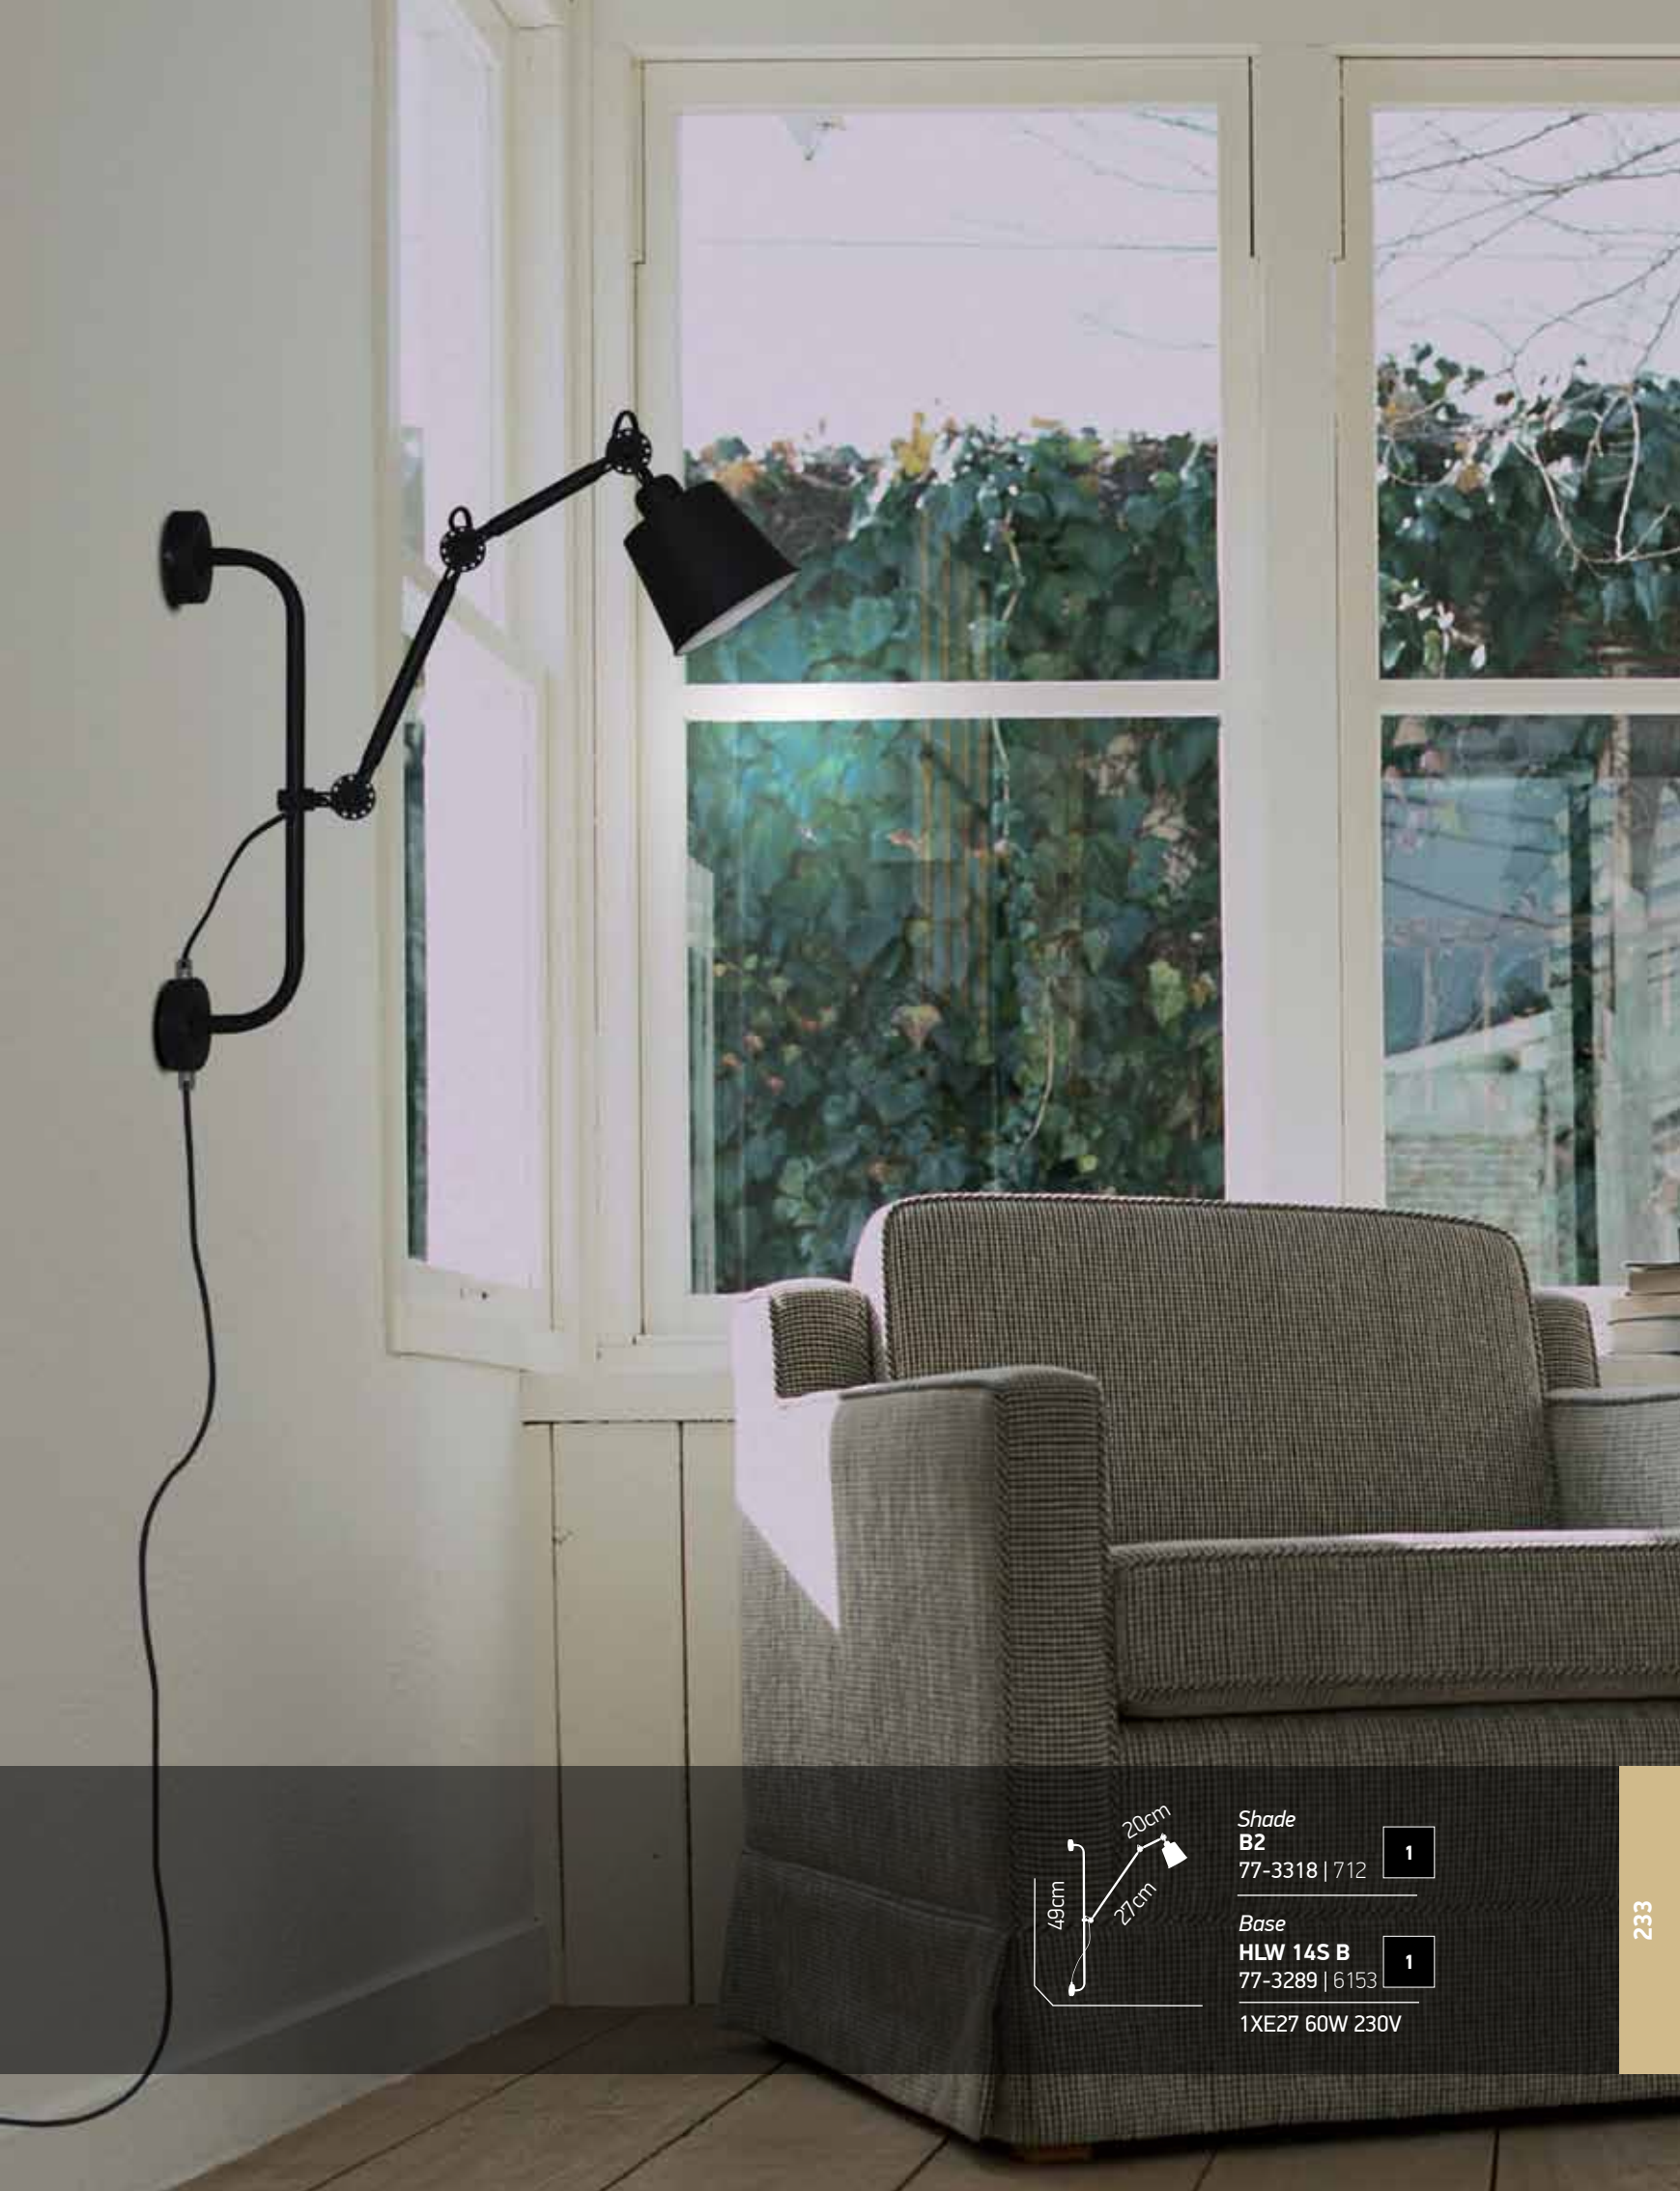

Shade
B2
77-3318 | 712

1

Base
HLW 14S B
77-3289 | 6153

1

1XE27 60W 230V