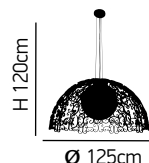

1xE27 max 60W 230V

ITEM NO:
HL-3586-1XLP2

77-4022 | 2556	6
77-4023 | 3556	2
77-4025 | 4632	90
77-4026 | 5632	80