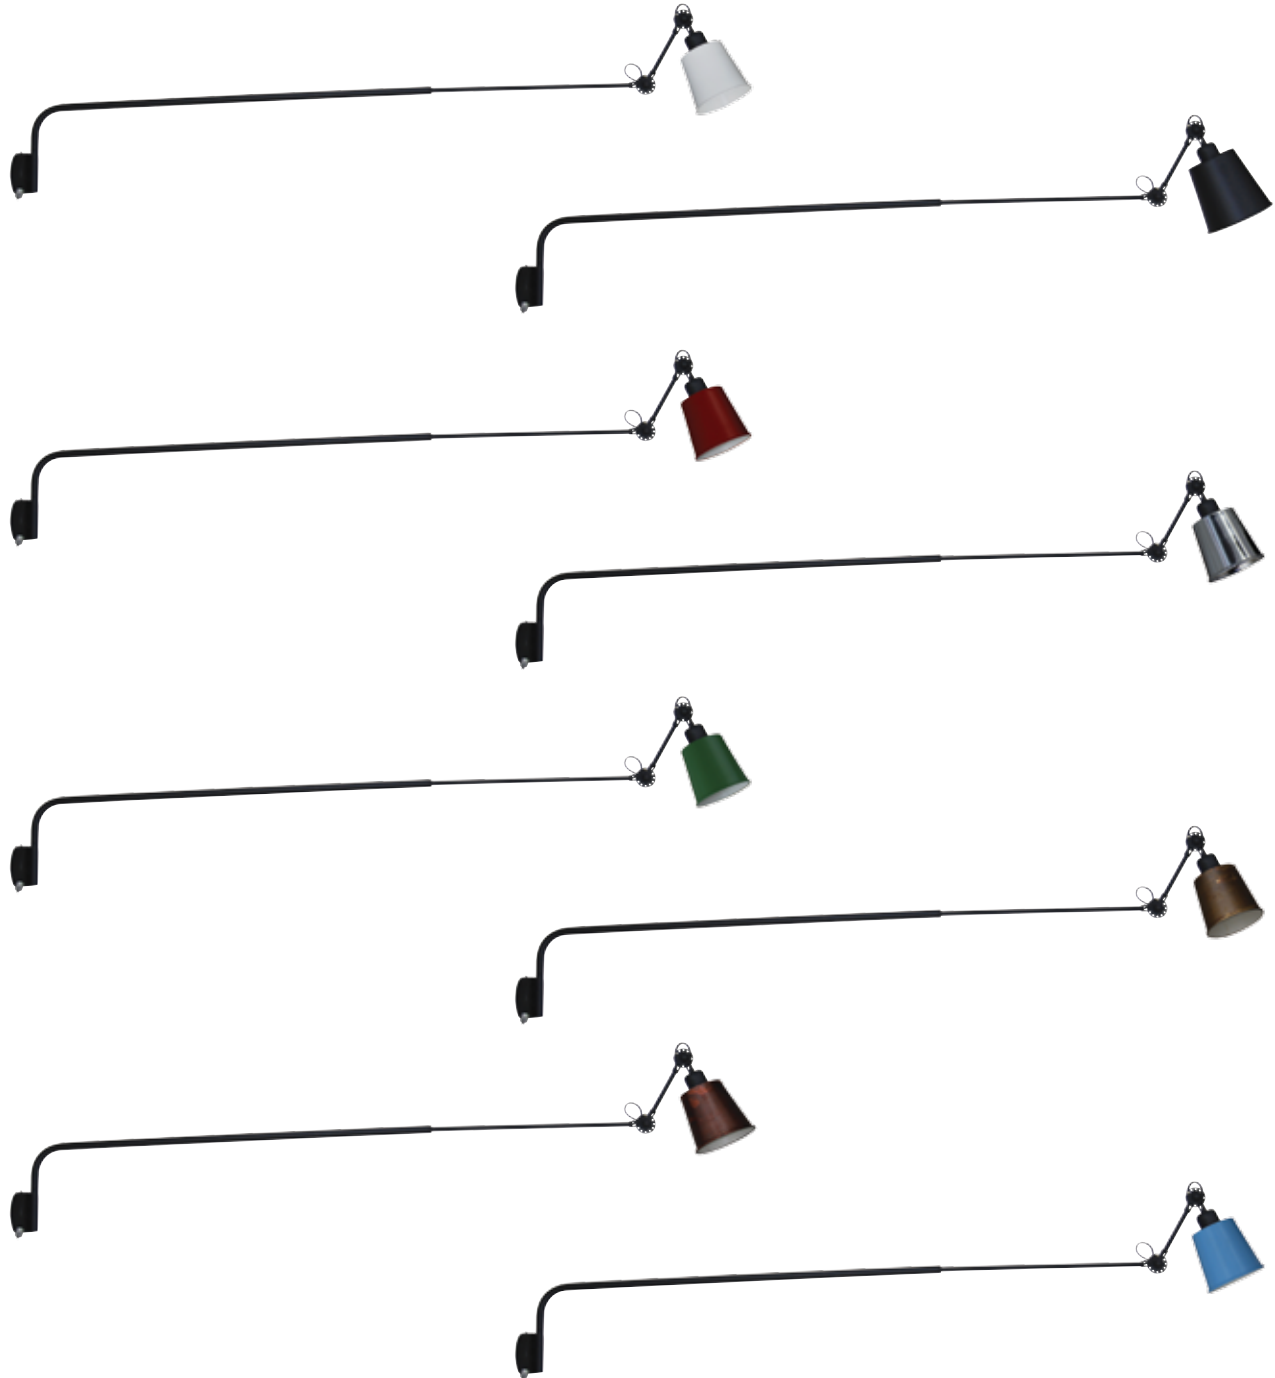

Base colours

Shade
C2
77-3336 | 722

100

Base
HLW 13M W
77-3285 | 2138

2

1XE27 60W 230V

Focus Wall 13 L

Metal shade colours