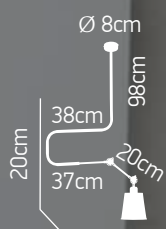

Shade
R2
77-3333 | 412

10

Base
HLC 11L B
77-3314 | 3160

1

1XE27 60W 230V