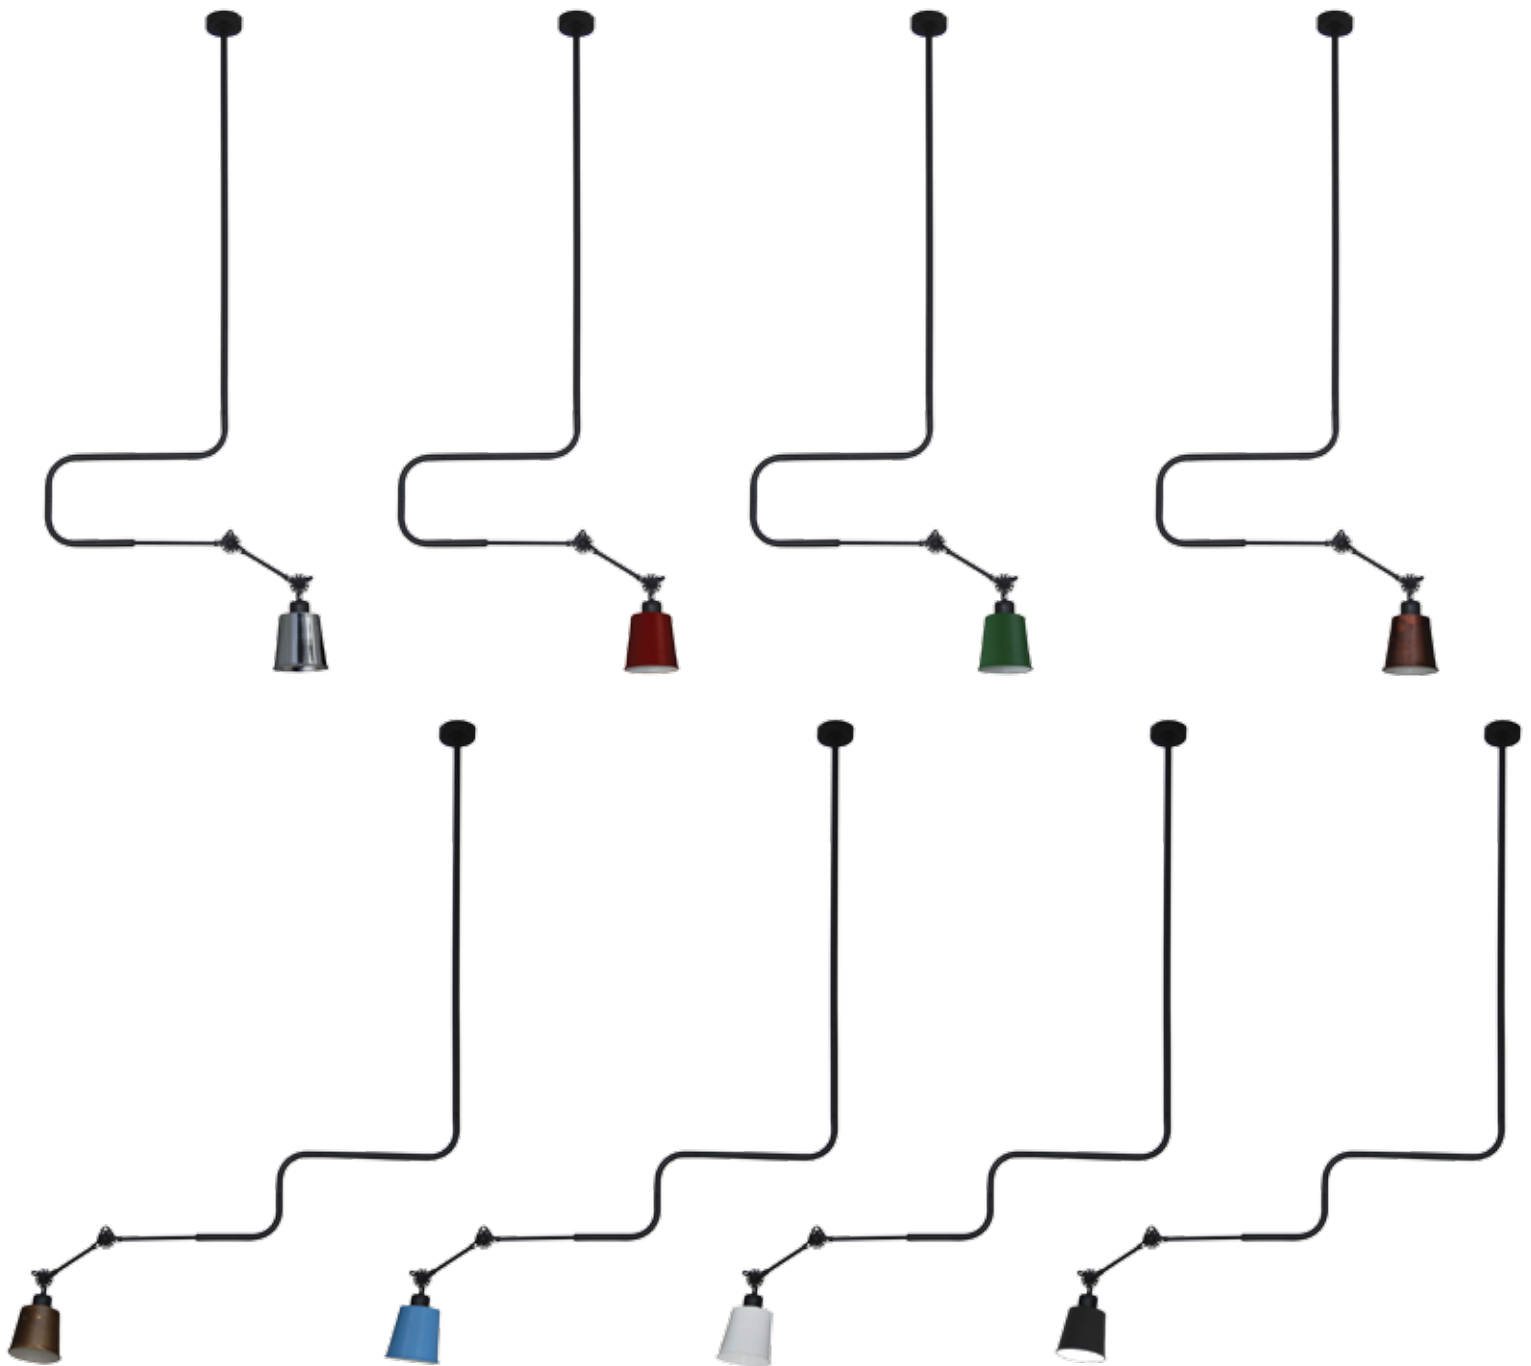

Base colours

Ø 8cm
55-110
20cm

Shade
B2
77-3318 | 712 **1**

Base
HLC 10XL B
77-3308 | 6145 **1**
1XE27 60W 230V

Focus Ceiling 11 M

Metal shade colours

Base colours

Focus Ceiling 11 L