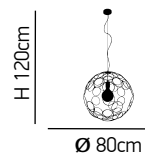

ITEM NO: HL-3589-M-H

77-4088 | 7256	1
77-4090 | 9256	100
77-4089 | 8292	300