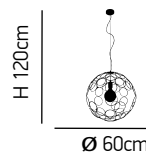

ITEM NO: HL-3589-M

77-4083 | 3184	1
77-4085 | 5210	100
77-4086 | 6210	300