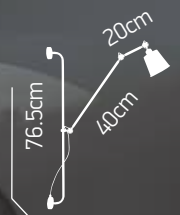

1 2 30 40 20 10 100 90 80

Base colours

2 1 100

Shade
C2
77-3336 | 722 **100**

Base
HLW 14M C
77-3293 | 1173 **100**

1XE27 60W 230V

Focus Wall 14 L

Metal shade colours