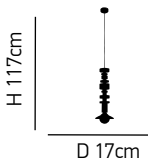

**ITEM NO:
HL-3547-1**

- 77-3839 | 694 2
- 77-3840 | 794 1
- 77-3841 | 8108 90
- 77-3842 | 9108 80

1xE27, G95, LED 15W
3000K 230V