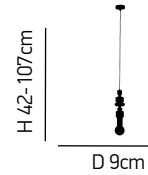

3. ITEM NO: HL-3545-1

77-3831 | 778	2
77-3832 | 878	1
77-3833 | 994	90
77-3834 | 194	80

1xE27, G95, LED 15W
3000K 230V