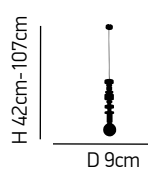

2. ITEM NO: HL-3546-1

77-3835 | 284	2
77-3836 | 384	1
77-3837 | 498	90
77-3838 | 598	80

1xE27, G95, LED 15W
3000K 230V