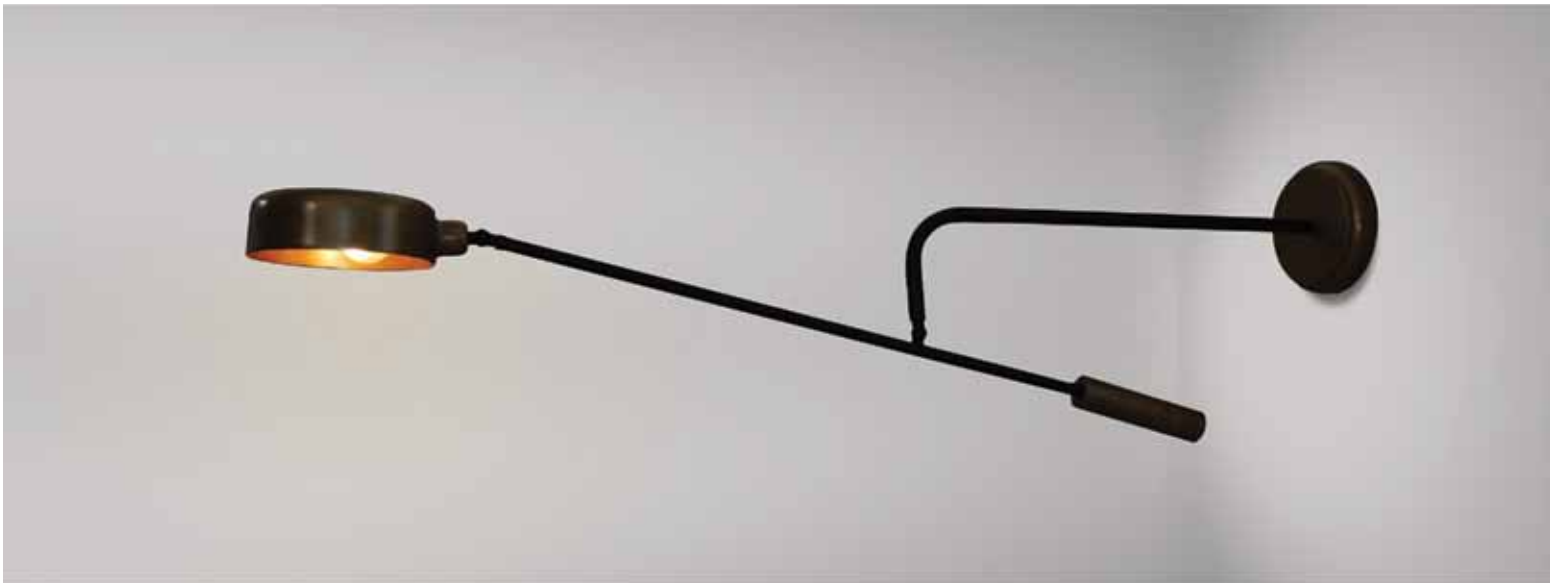

Wade

Μεταλλική απλικία με περιστρεφόμενο μπράτσο 180° και περιστρεφόμενο καπέλο
Metal wall lamp with 180° rotating arm and rotating shade

1

Μαύρο | Black

2

Λευκό | White

80 1

Χαλκός Παλ.-Μαύρο
Old Copper-Black

100 1

Χρώμιο-Μαύρο
Chrome-Black

90 2

Μηρονζέ Φθαρμ.-Λευκό
Old Bronze-White

200

Μηρονζέ Φθαρμ.
Old Bronze

ITEM NO:
HL-3538-1 L
77-3896 | 5134 Black
77-3897 | 6134 White
77-3898 | 7150 Old Copper-Black
77-3899 | 8150 Chrome-Black
77-3900 | 9150 Old Bronze-White
77-3901 | 1150 Old Bronze

1x E14, 7W LED
230V

ITEM NO:
HL-3538-1 S
77-3884 | 2100 Black
77-3885 | 3100 White
77-3886 | 4112 Old Copper-Black
77-3887 | 5112 Chrome-Black
77-3888 | 6112 Old Bronze-White
77-3889 | 7112 Old Bronze

1x E14, 6W LED
230V

ITEM NO:
HL-3538-1 M
77-3890 | 8110 Black
77-3891 | 9110 White
77-3892 | 1124 Old Copper-Black
77-3893 | 2124 Chrome-Black
77-3894 | 3124 Old Bronze-White
77-3895 | 4124 Old Bronze

1x E14, 6W LED
230V