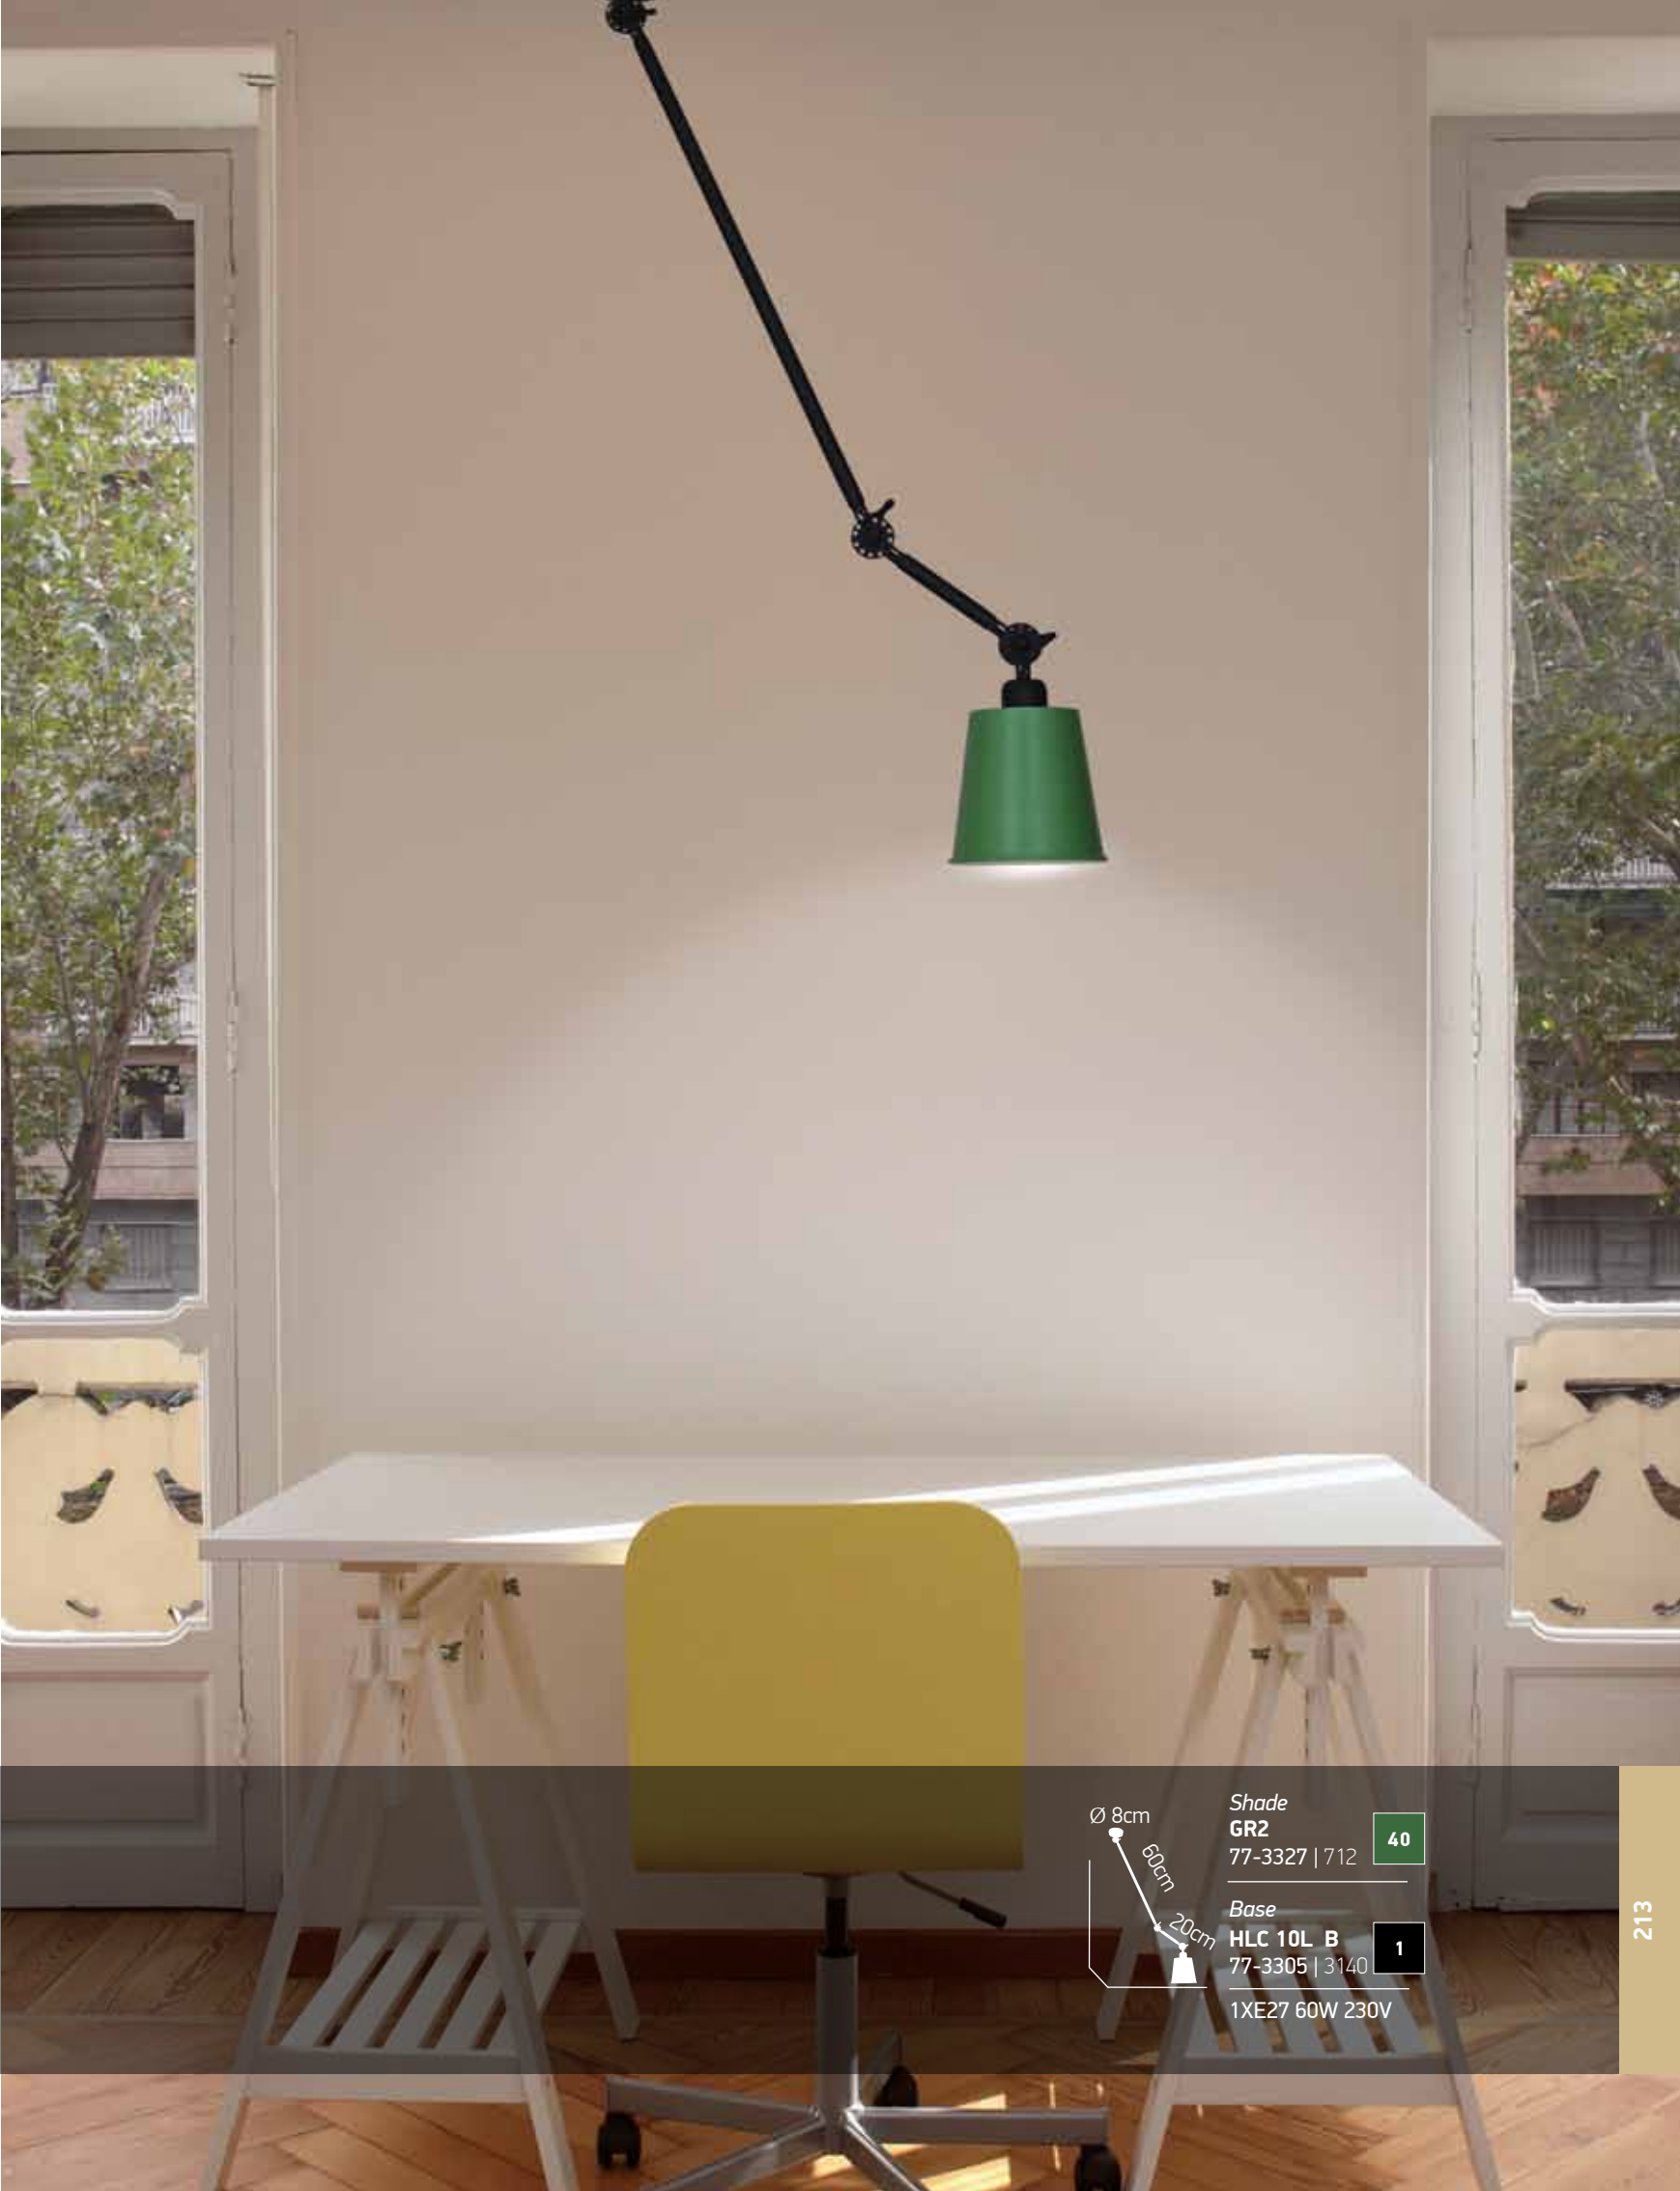

Ø 8cm
60cm
20cm

Shade
GR2
77-3327 | 712 **40**

Base
HLC 10L B
77-3305 | 3140 **1**
1XE27 60W 230V