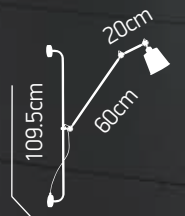

Shade
B2
77-3318 | 712 1

Base
HLW 14L B
77-3295 | 3166 1

1XE27 60W 230V