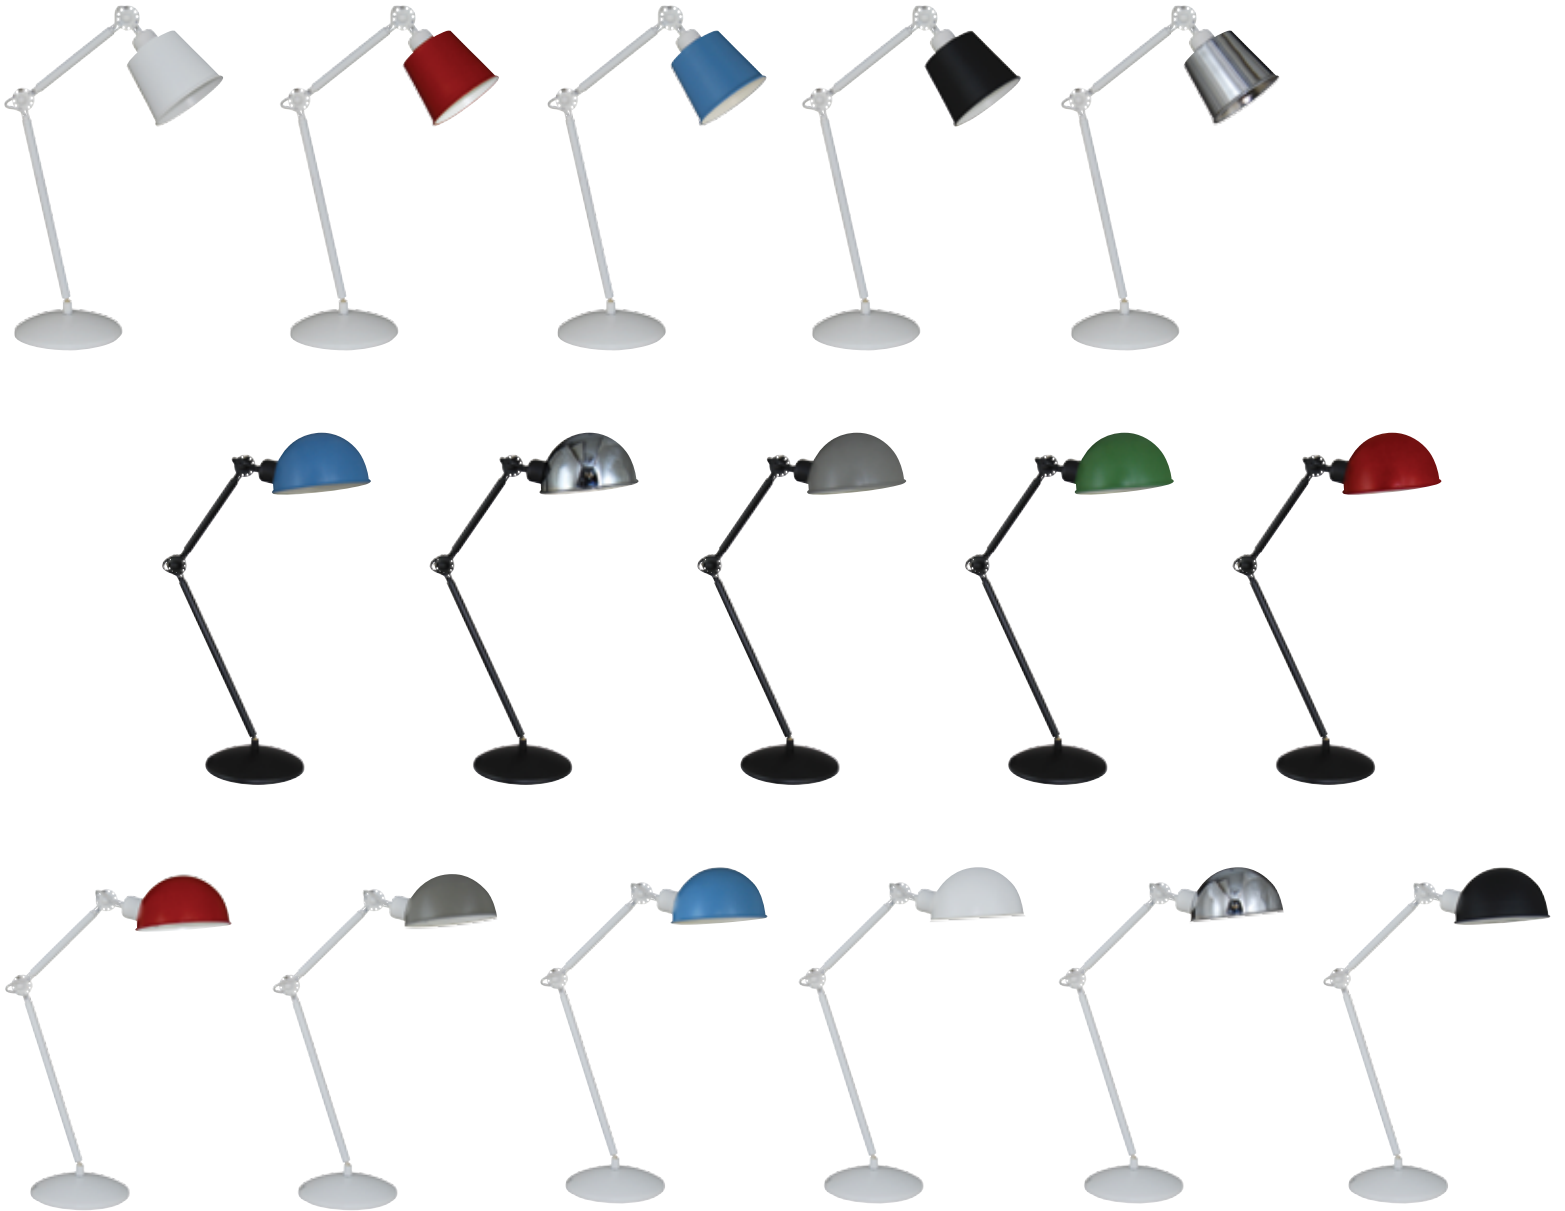

Focus Table 10 S

Metal shade colours

Base colours

Shade
B1
77-3317 | 612 1

Base
HLT 10S B
77-3253 | 6155 1
1XE27 60W 230V

Shade
B1
77-3317 | 612 1

Base
HLT 10S C
77-3254 | 7170 100
1XE27 60W 230V

Focus Table 10 L