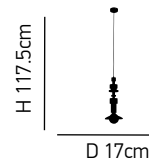

**ITEM NO:
HL-3549-1**

- 77-3847 | 384 2
- 77-3848 | 484 1
- 77-3849 | 598 90
- 77-3850 | 698 80

1xE27, G95, LED 15W
3000K 230V