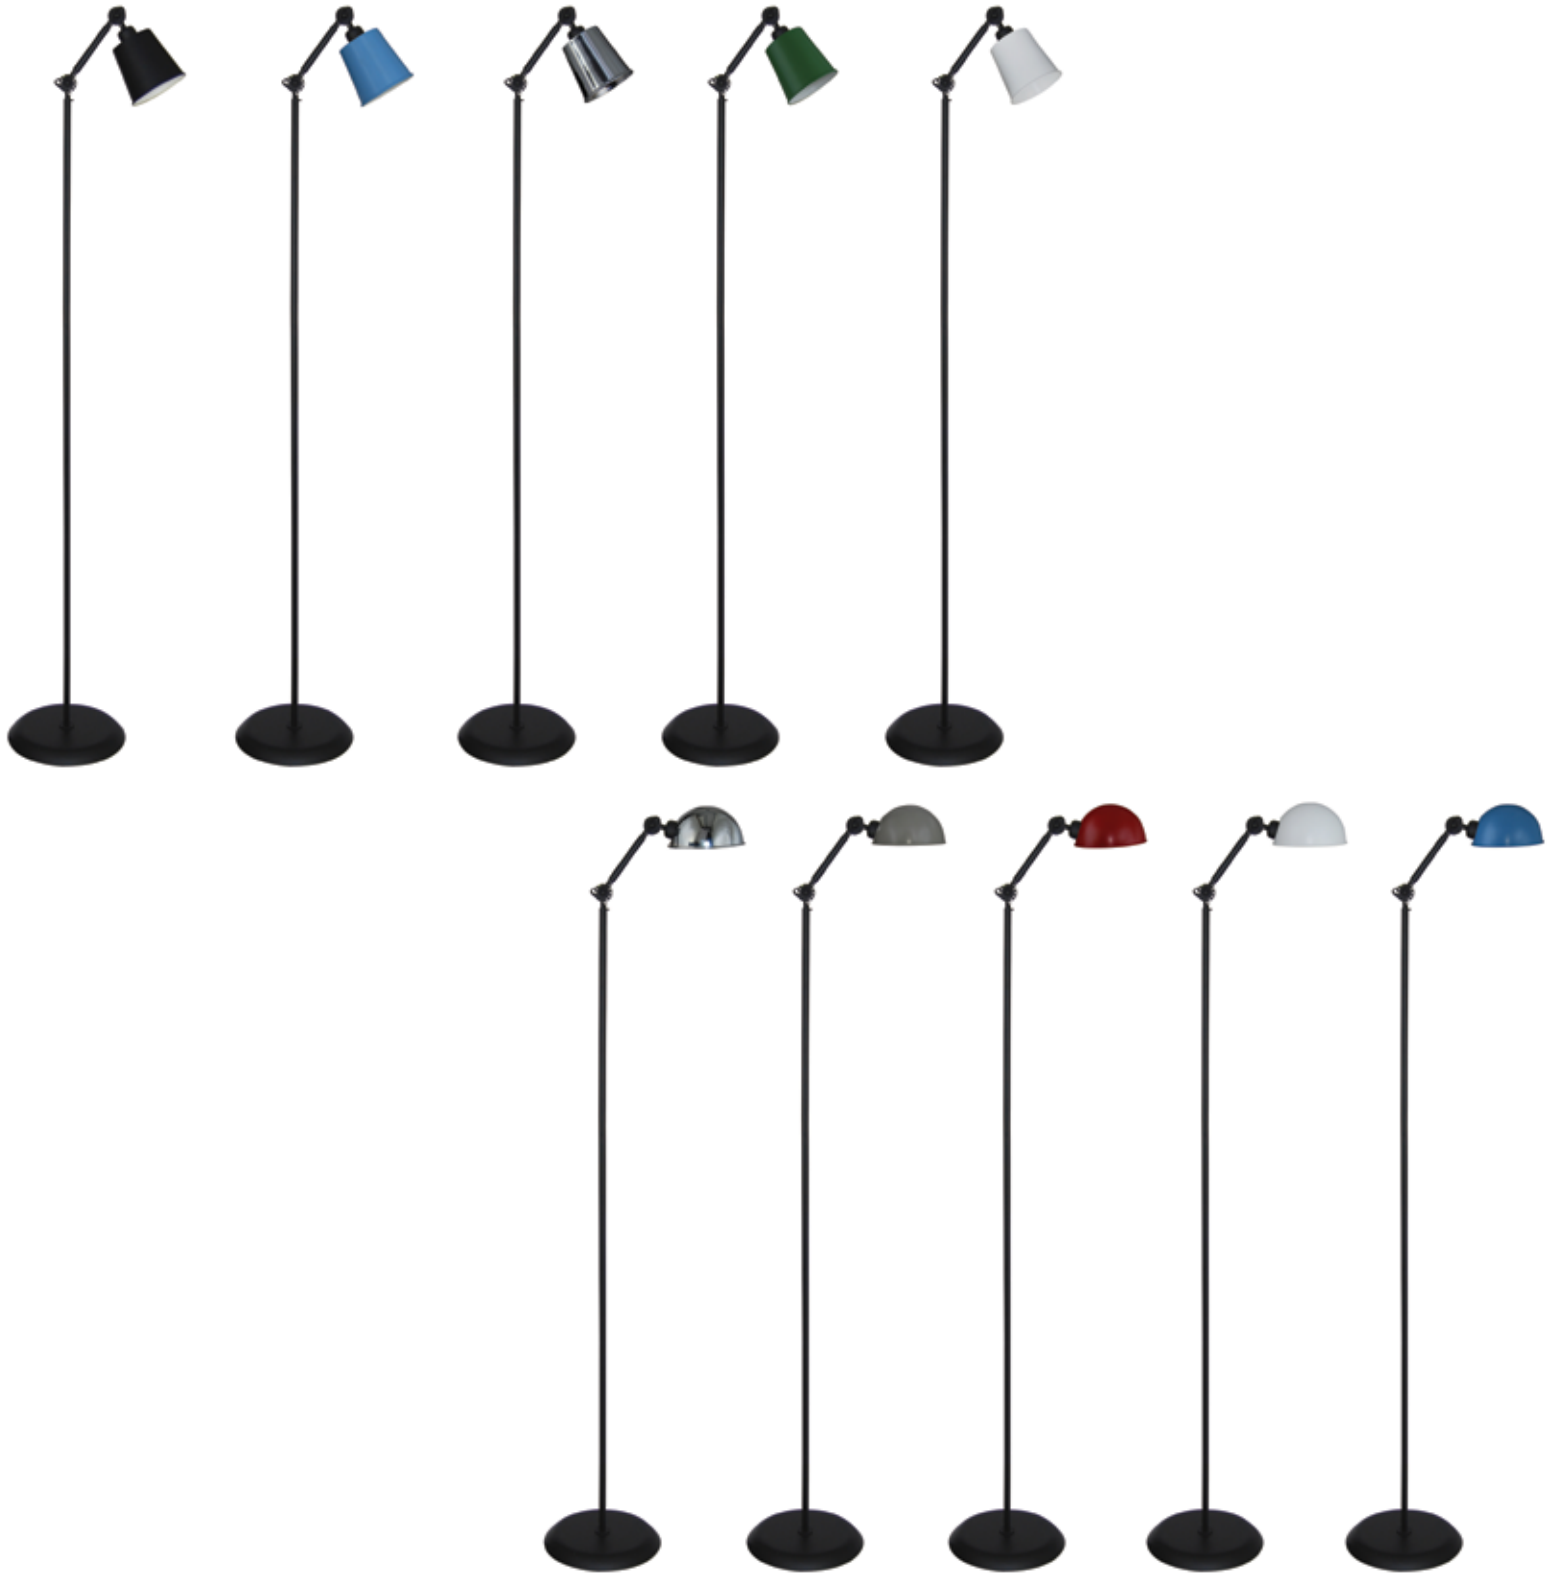

Base colours

Focus Floor 10 L

Metal shade colours