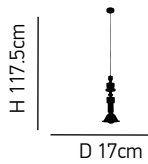

**ITEM NO:
HL-3548-1**

- 77-3843 | 188 2
- 77-3844 | 288 1
- 77-3845 | 1104 90
- 77-3846 | 2104 80

1xE27, G95, LED 15W
3000K 230V