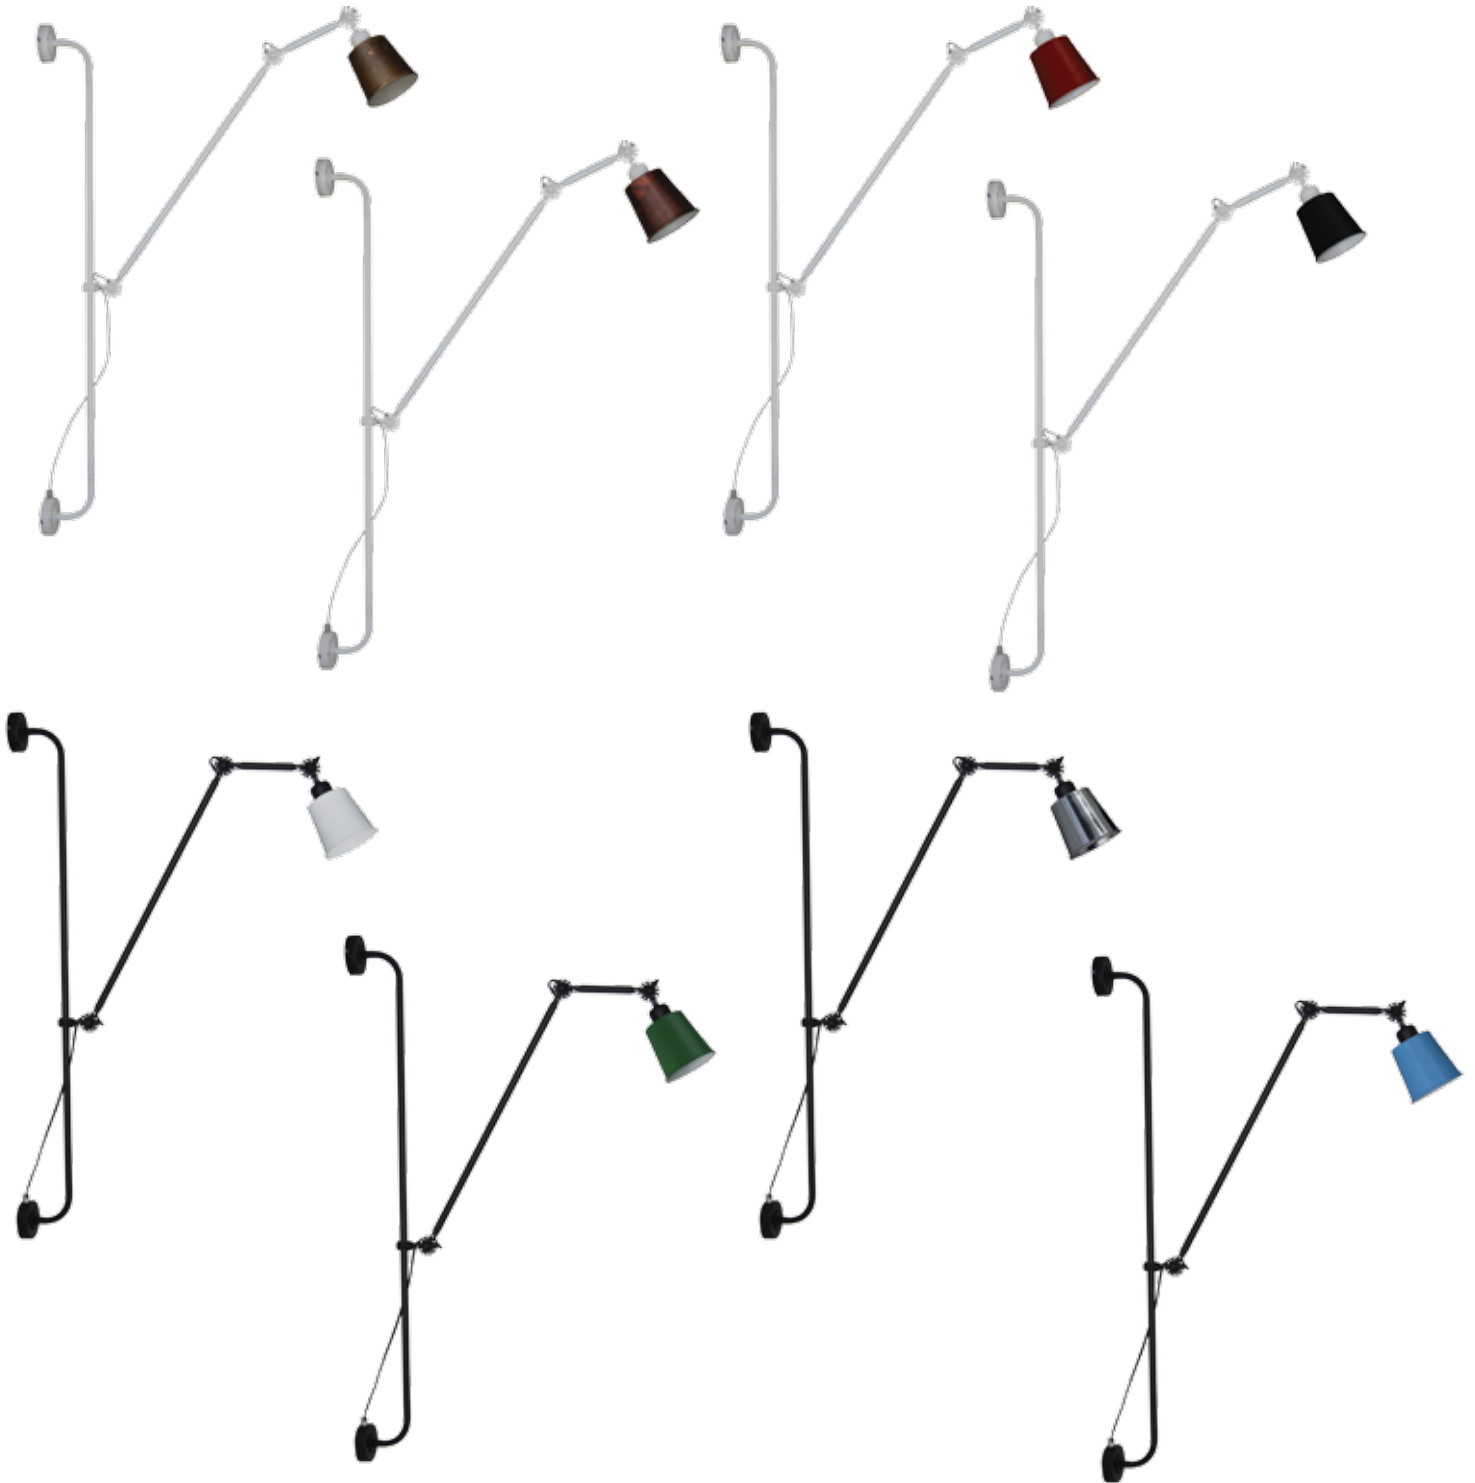

1 2 30 40 20 10 100 90 80

Base colours

2 1 100

Shade
C2
77-3336 | 722 **100**

Base
HLW 14M C
77-3293 | 1173 **100**

1XE27 60W 230V

Focus Wall 14 L

Metal shade colours