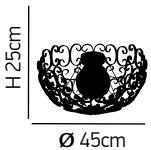

Metal handmade luminaire in old copper, old bronze, brown rust and white mat. Inner white opal in large sizes.

ITEM NO:
HL-3587-1 M

77-4045 1148	6
77-4046 2170	80
77-4047 3170	90
77-4048 3148	2

1xE27 max 60W 230V