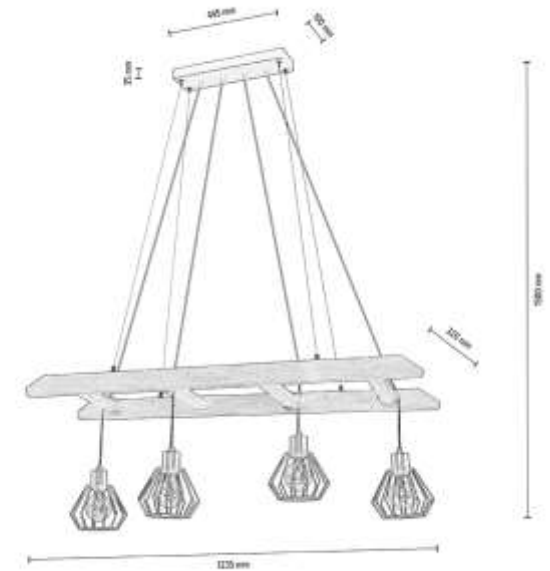

**MADE IN
EUROPE**

7229451

ESKALO Pendant lamp 4xE27 Max.15W

Material: Pine Wood/ Stained Pine Brown

Metal/Black

Cable: Black PVC

Shade: Black Metal