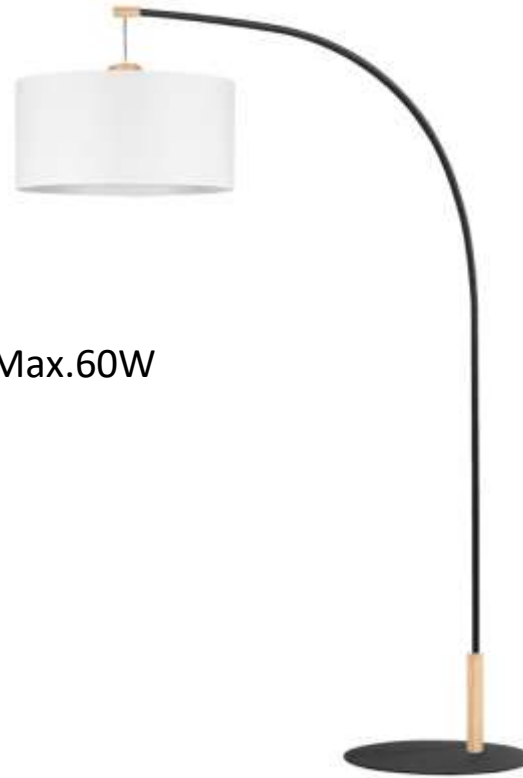

**MADE IN
EUROPE**

6010404011407

BRINDILLE Floor Lamp 1xE27 Max.60W

Material: Metal/Black

Oak Wood/Oiled Oak

Cable: White Fabric

Shade: White Chintz