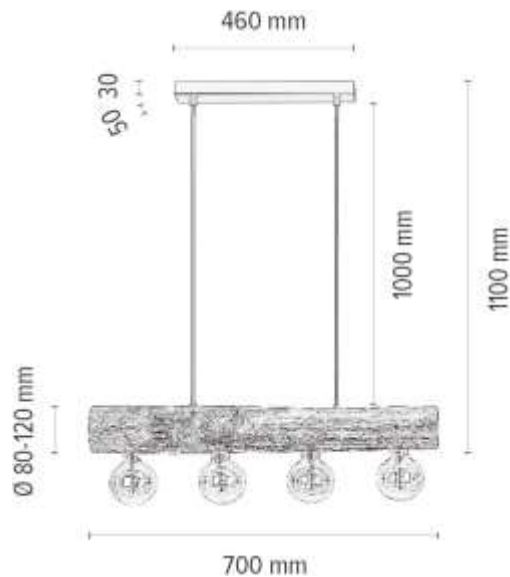

Metal/Black

**MADE IN
EUROPE**

69891404

TRABO Pendant Lamp 4xE27 Max.25W

Material: Pine Wood/ Stained Pine Walnut

Metal/Black

Cable: Black PVC

**MADE IN
EUROPE**