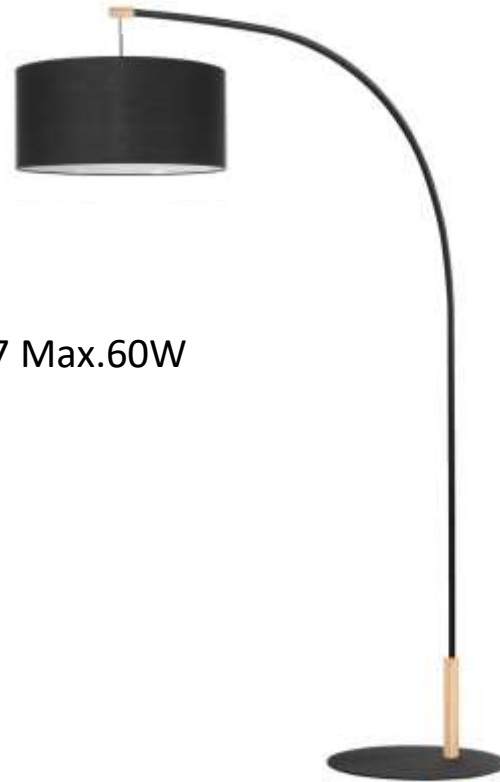

Metal/White

Cable: White Fabric

Shade: Natural Linen

**MADE IN
EUROPE**

6010404011407

BRINDILLE Floor Lamp 1xE27 Max.60W

Material: Metal/Black

Oak Wood/Oiled Oak

Cable: White Fabric

Shade: White Chintz

**MADE IN
EUROPE**

6010404010408

BRINDILLE Floor Lamp 1xE27 Max.60W

Material: Metal/Black

Oak Wood/Oiled Oak

Cable: Black Fabric

Shade: Black Chintz

**MADE IN
EUROPE**

73709174

CASIOPEA Table Lamp 1xE27 Max. 40W

Material: Oak Wood/Oiled Oak

Cable: Black Fabric

Shade: Beige Jute

**MADE IN
EUROPE**