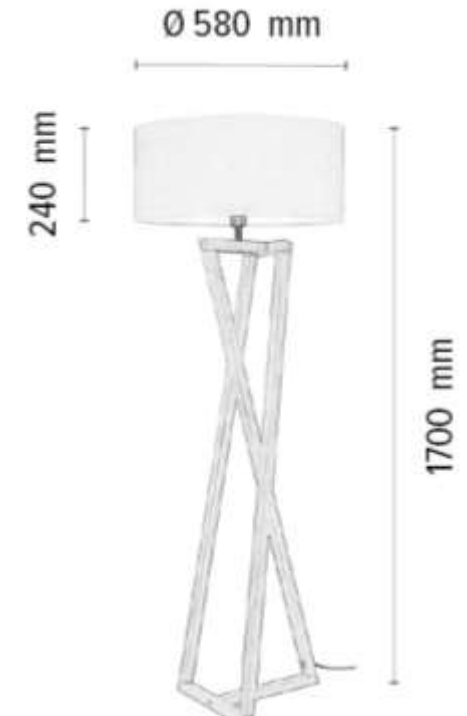

BOHO Floor lamp 1xE27 Max.60W

Material: Oak Wood/Oiled Oak

Cable: Black PVC

Shade: Beige Linen

**MADE IN
EUROPE**

7015108811457

BOHO Table Lamp 1xE27 Max.60W

Material: Pine Wood/Stained Pine Brown