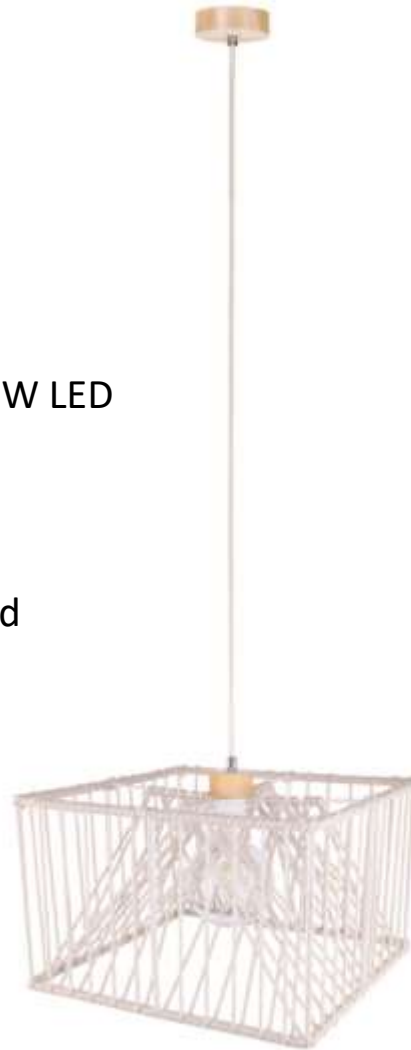

**MADE IN
EUROPE**

184717174

REVE Pendant Lamp 1xE27 Max.15W LED

Material: Oak Wood/Oiled Oak

Cable: Natural Fabric

Shade: Creamy Braided Cotton Cord