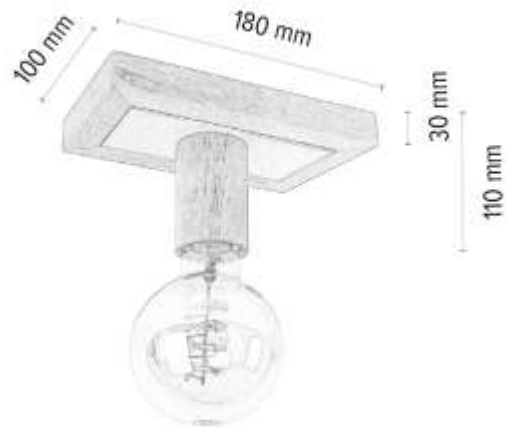

**MADE IN
EUROPE**

4017405000000

BELLARO Ceiling Lamp 1xE27 Max.15W

Material: Oak Wood/Oiled Oak

Black Metal