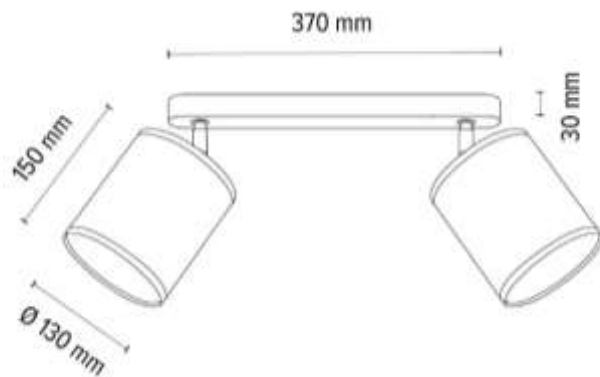

**MADE IN
EUROPE**

2027404310796

HONUS Ceiling lamp 2xE27

Max.25W

Material: Oak Wood/Oiled Oak

Shade: Golden Wallpaper