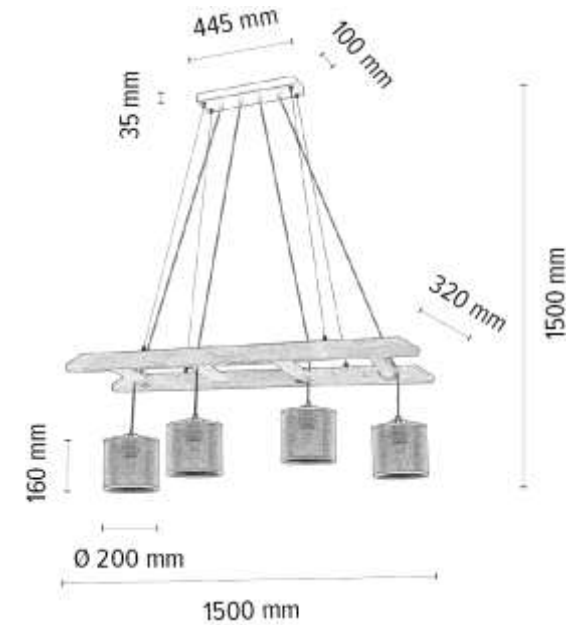

**MADE IN
EUROPE**

7749451

ESKALO Pendant lamp 4xE27 Max.25W

Material: Pine Wood/Stained Pine
Brown

Cable: Black PVC

Shade: Multicolor Cow Fabric