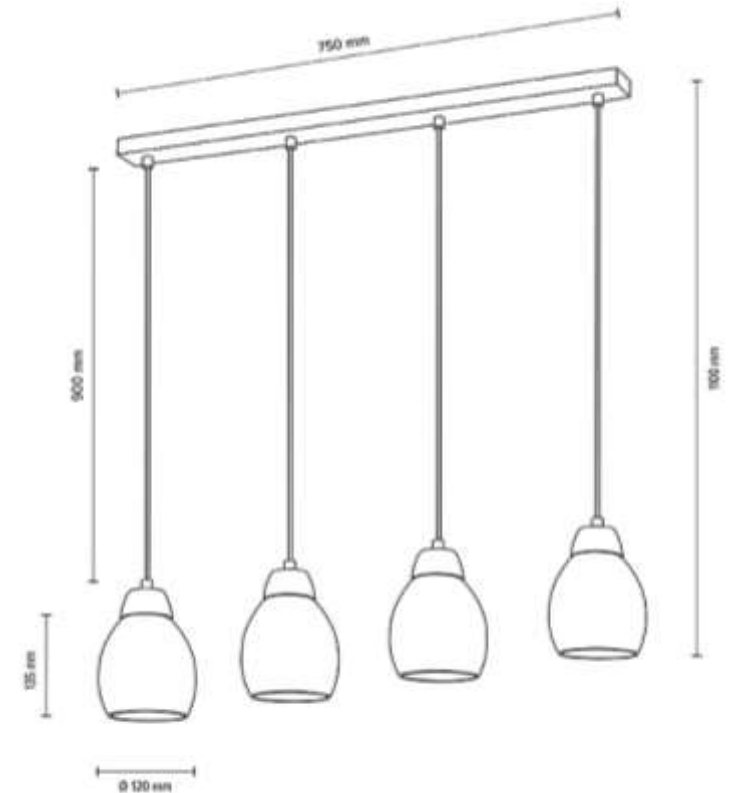

**MADE IN
EUROPE**

17990474

SKAJA Pendant Lamp 4xE27 Max.40W

Material: Oak Wood/Oiled Oak

Cable: Transparent PVC

Shade: White Glass

**MADE IN
EUROPE**

2017405020770