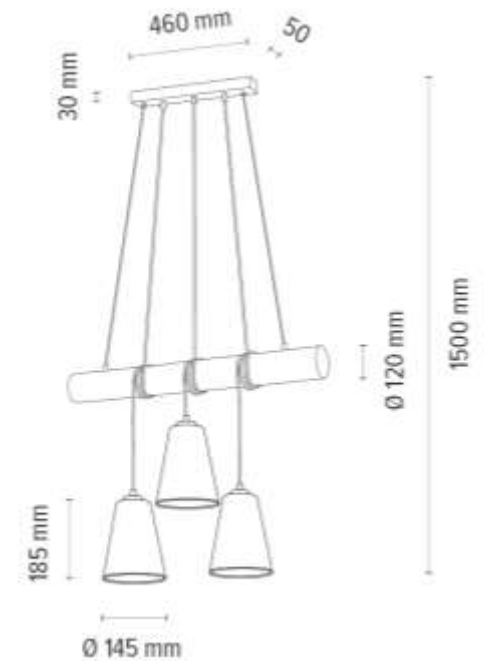

**MADE IN
EUROPE**

691147356

TRABO CARLOS Pendant Lamp 3xE27 Max.25W

Material: Pine Wood/Stained Pine Walnut

Metal/Black

Cable: Black PVC

Shade: White Chintz

**BRITOP ECO
RESPONSIBILITY**