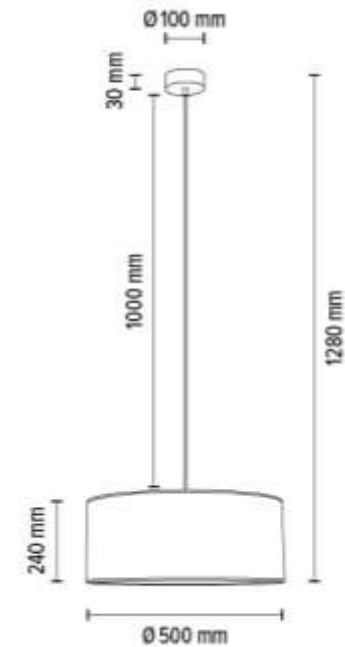

**MADE IN
EUROPE**

1017414010025

NEGRO Pendant lamp 1xE27 Max.60W

Material: Oak Wood/Oiled Oak

Cable: Black PVC

Shade: Natural Linen with black ribbon

**MADE IN
EUROPE**

68450156