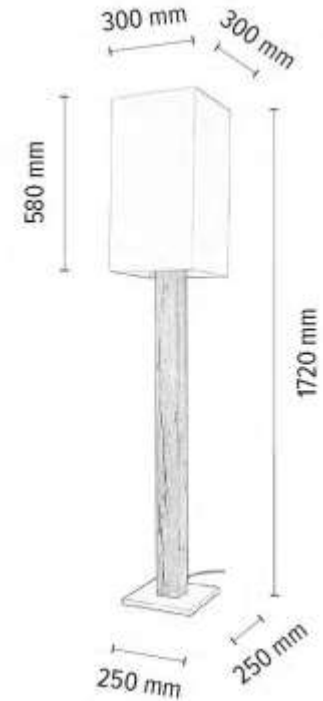

**MADE IN
EUROPE**

64519187

MAGNITA Floor lamp 1xE27 Max.60W

Material: MDF/Oak Veneer

Metal/ Black

Cable: Black PVC

Shade: Anthracite Fabric

**MADE IN
EUROPE**