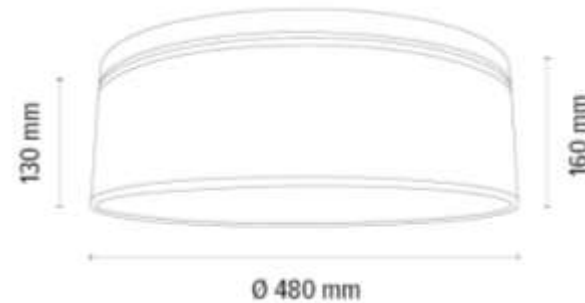

**MADE IN
EUROPE**

Lamp shade fixed
to magnets

4037400211555

BENITA Ceiling/Wall Lamp 3xE27 Max.25W

Material: Oak Wood/Oiled Oak

Shade: Brown-Black-Golden Copter with
black ribbon

Easy assembling on magnets