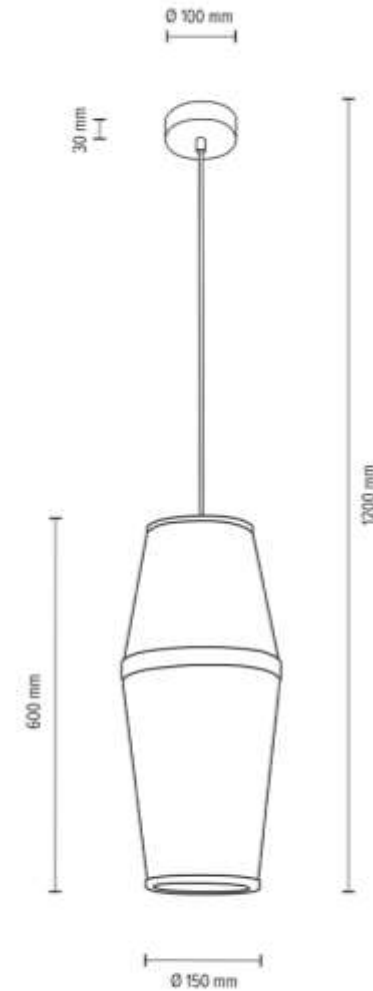

**MADE IN
EUROPE**

1017406211672

AMIGO Pendant Lamp 1xE27 Max.25W

Material: Oak Wood/Oiled Oak

Cable: Black Fabric

Shade: Beige Linen with black ribbon