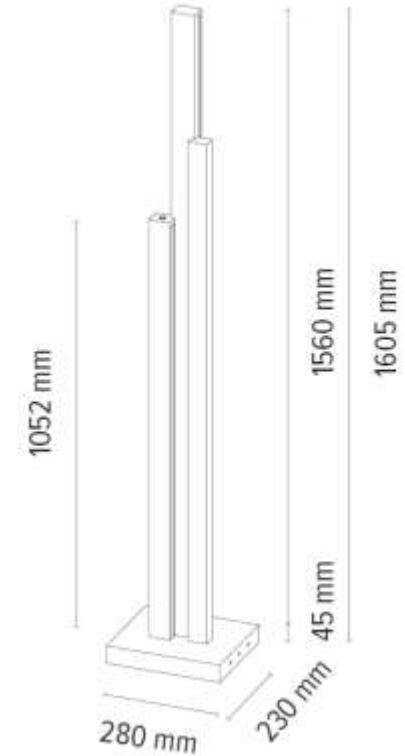

**MADE IN
EUROPE**

6037402500000

SOHO BLACK Floor Lamp 1xLED Samsung
24V Integrated 60W 8606lm 3000K

Material: Oak Wood/Oiled Oak

Metal/Black

Cable: Black Fabric

Touch Dimmer