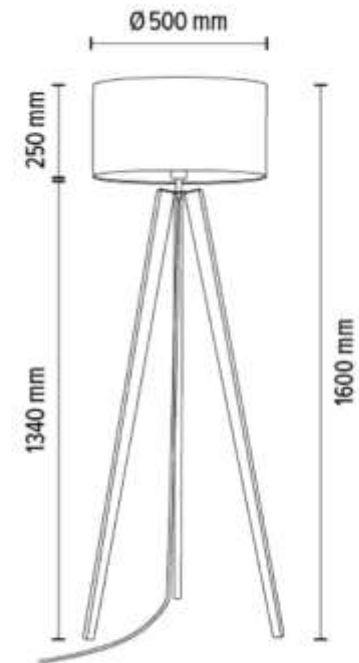

6017405511504

BOUCLE Floor Lamp 1xE27 Max.60W

Material: Oak Wood/Oiled Oak

Metal/Black

Cable: Transparent PVC

Shade: White Boucle PET fabric

**MADE IN
EUROPE**

1990156