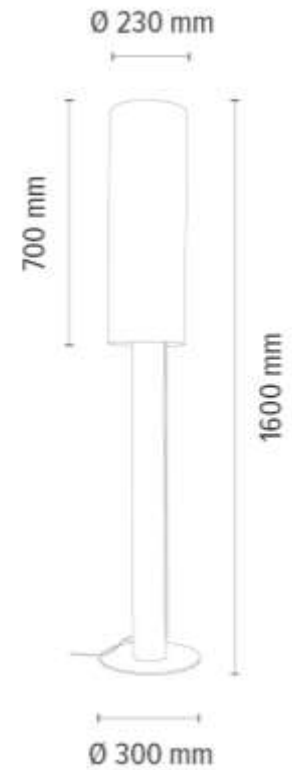

**MADE IN
EUROPE**

6585104

KENUS Floor lamp 1xE27 Max.40W

Material: Pine Wood/ Stained Pine Brown

Metal/Black

Cable: Black Fabric

Shade: Beige Linen