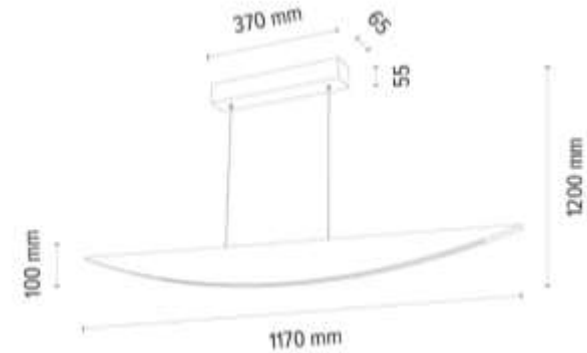

**MADE IN
EUROPE**

1017401300000

DUBAI Pendant Lamp 1xLED Samsung
24V Integrated 14W 1200lm 3000K

Material: Oak Wood/Oiled Oak

Metal/Black

Cable: Transparent PVC