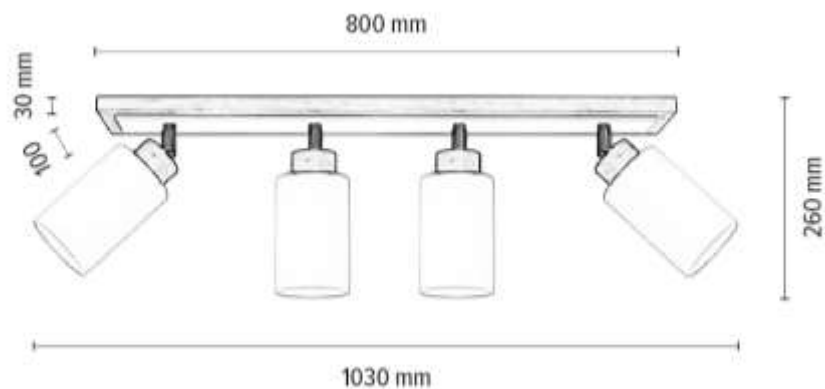

**MADE IN
EUROPE**

2047405720770

BELLA Ceiling lamp 4xE27 max. 60W

Material: Oak Wood/Oiled Oak

Metal/Black

Shade: White Glass

**MADE IN
EUROPE**

BSG001