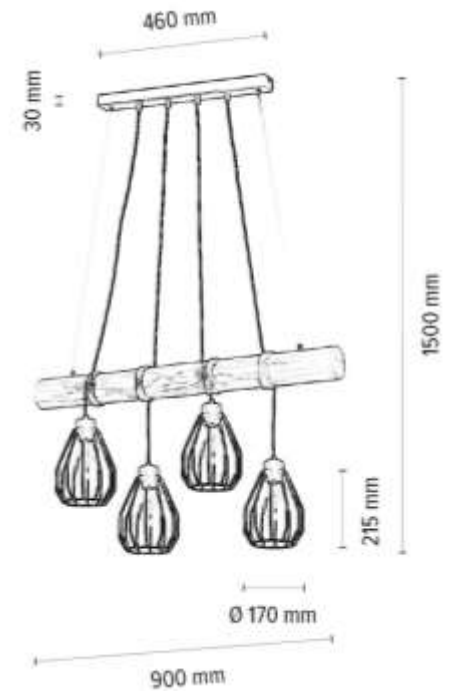

**MADE IN
EUROPE**

680369451

BELLISSIMO Pendant Lamp 4xE27 Max.60W

Material: Pine Wood/Stained Pine Brown

Metal/Black

Cable: Black PVC

Shade: Black Metal

**MADE IN
EUROPE**