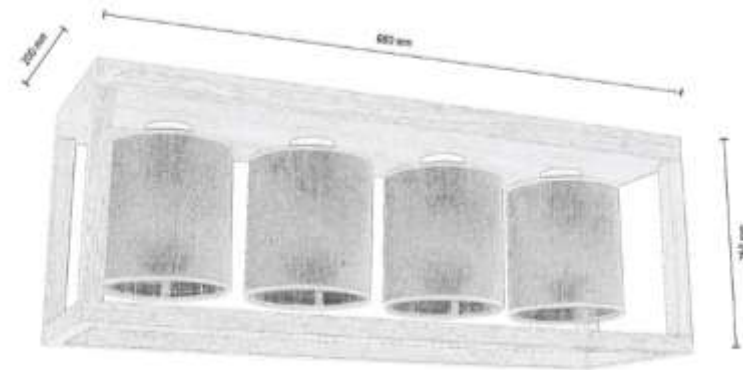

**MADE IN
EUROPE**

9454474L

LUNOS Ceiling lamp 4xE27 Max.25W

Material: Oak Wood/ Oiled Oak

Metal/ Black

Shade: Beige Jute

**MADE IN
EUROPE**

7254174