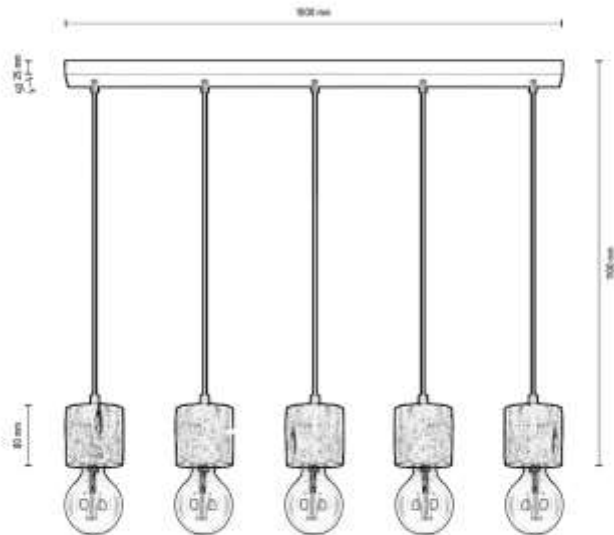

Cable: Black PVC

**MADE IN
EUROPE**

71695504

PINO Pendant Lamp 5xE27 Max.60W

Material: Pine Wood/Stained Pine Walnut

Metal/Black

Cable: Black PVC

**MADE IN
EUROPE**