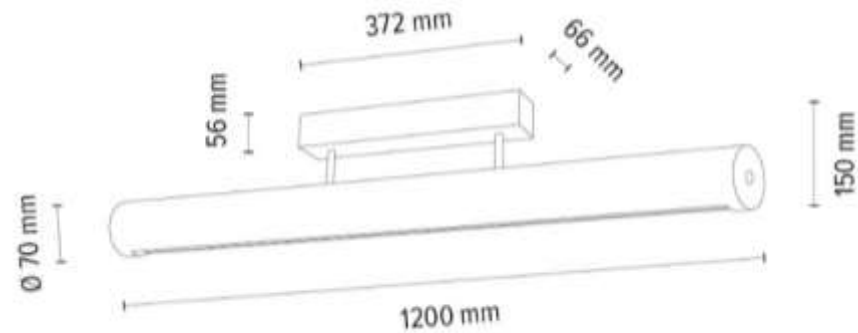

**MADE IN
EUROPE**

4017400500000

CONOR Ceiling Lamp 1xLED
Samsung 24V Integrated 34,5W
4950lm 3000K

Material: Oak Wood/Oiled Oak

Metal/Black

Klick&Dim