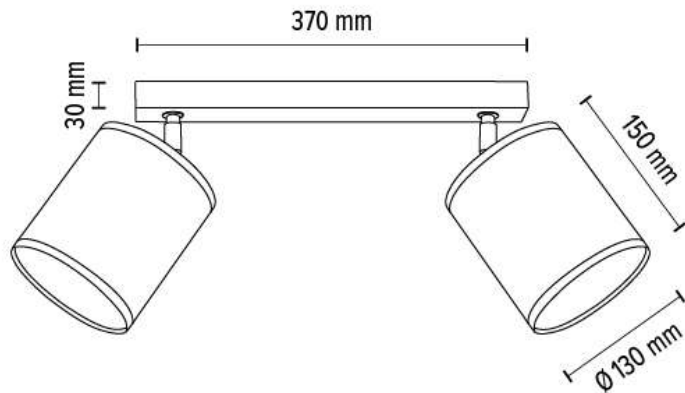

**MADE IN
EUROPE**

66791274

BOHO Ceiling lamp 2xE27 Max.25W

Material: Oak Wood/Oiled Oak

Shade: Beige Linen with black ribbon

You can find other products from the Boho family in the BRITOP Made in EUROPE catalog page 424-439