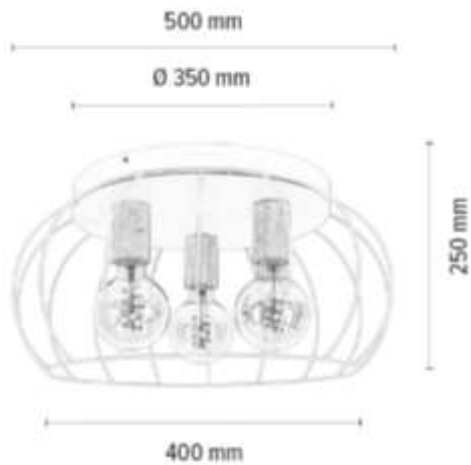

COMFORT Table Lamp 1xE27 Max.25W

Material: Oak Wood/Oiled Oak

Shade: White Metal

**MADE IN
EUROPE**

4030204030087

CHESTER Ceiling/Wall Lamp 3xE27 Max. 60W

Material: Oak Wood/Oiled Oak

White Metal