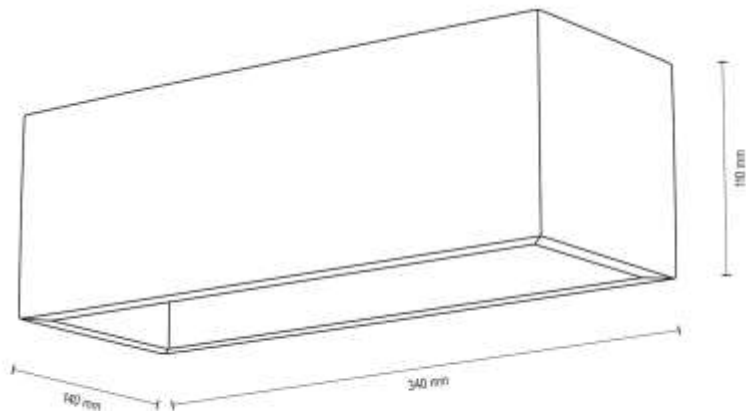

**MADE IN
EUROPE**

2251251

FIREFLY Wall lamp 2xG9 Max.6W LED

Material: Pine Wood/Stained Pine Brown

Metal/Black