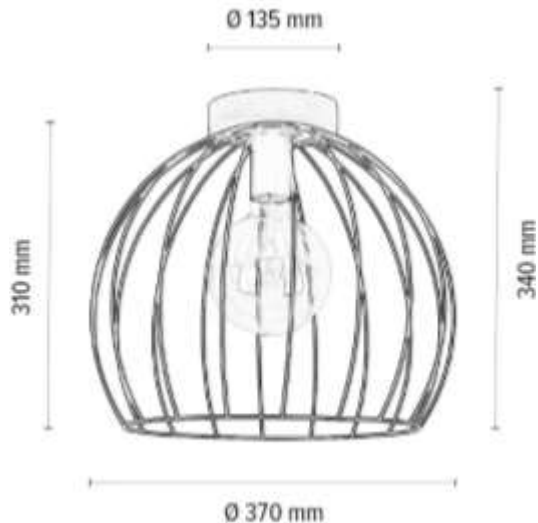

**MADE IN
EUROPE**

4010206330081

COOP Ceiling/Wall Lamp 1xE27 Max.60W

Material: Oak Wood/Oiled Oak

Shade: White Metal

You can find other products from the Coop family in the BRITOP Made in EUROPE catalog page 249-265