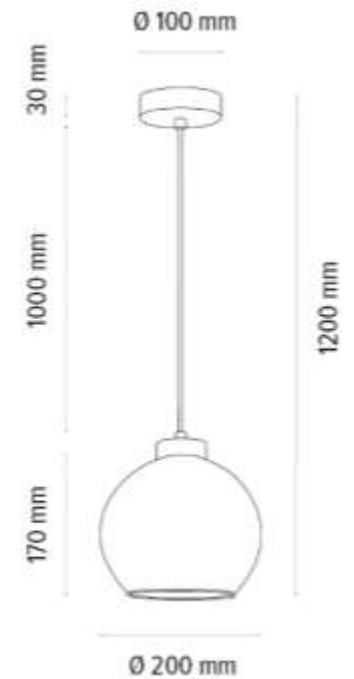

**MADE IN
EUROPE**

1017406921265

LAGUNA Pendant lamp 1xE27 Max.60W

Material: Oak Wood/ Oiled Oak

Cable: Transparent PVC

Shade: Smoked Glass