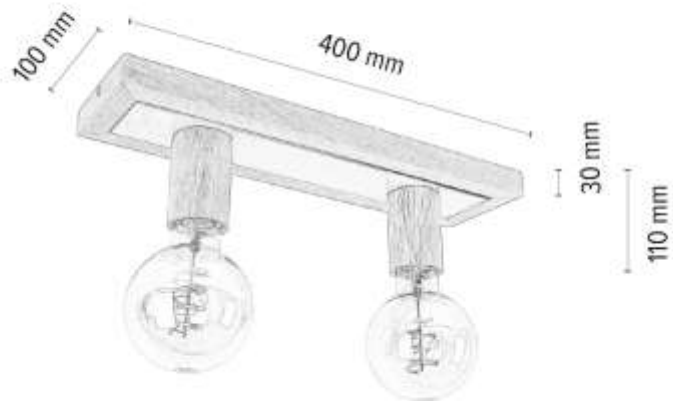

**MADE IN
EUROPE**

4027405100000

BELLARO Ceiling Lamp 2xE27 Max.15W

Material: Oak Wood/Oiled Oak

Shade: Black Metal