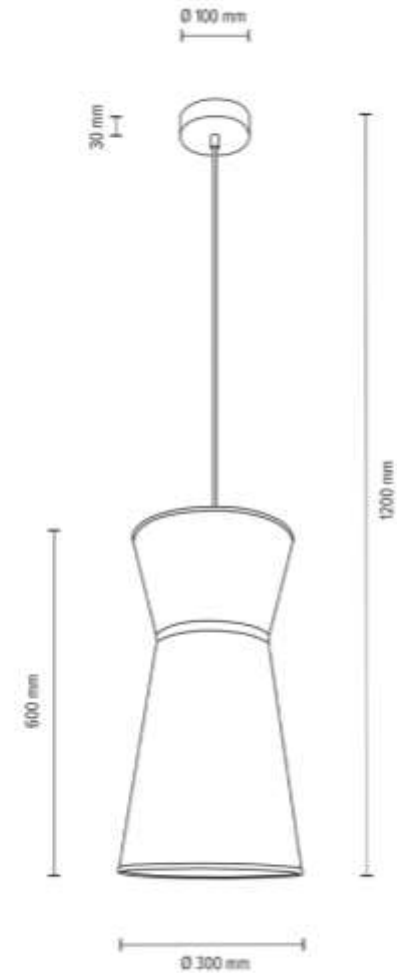

1017408311678

AMIGO Pendant Lamp 1xE27 Max.25W

Material: Oak Wood/Oiled Oak

Cable: Black Fabric

Shade: Beige Linen with black ribbon

**MADE IN
EUROPE**

1691374

AMIGO Pendant Lamp 3xE27 Max.25W