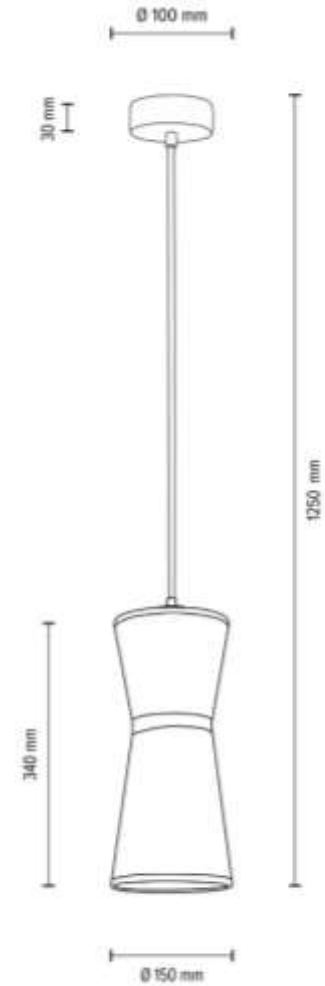

**MADE IN
EUROPE**

1694174

AMIGO Pendant Lamp 1xE27 Max.25W

Material: Oak Wood/Oiled Oak

Cable: Black Fabric

Shade: Beige Linen with black ribbon