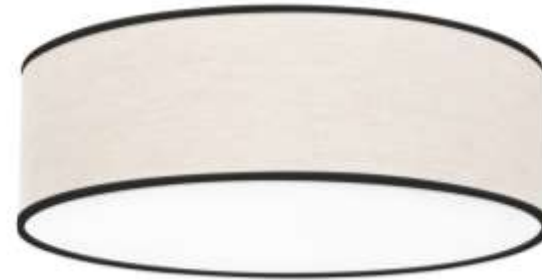

**MADE IN
EUROPE**

47993802

BOHO Ceiling/Wall lamp 3xE27 Max.25W

Material: Metal/White

Shade: Beige Linen with black ribbon

Easy assembling on magnets

You can find other products from the Boho family in the BRITOP Made in EUROPE catalog page 422-423