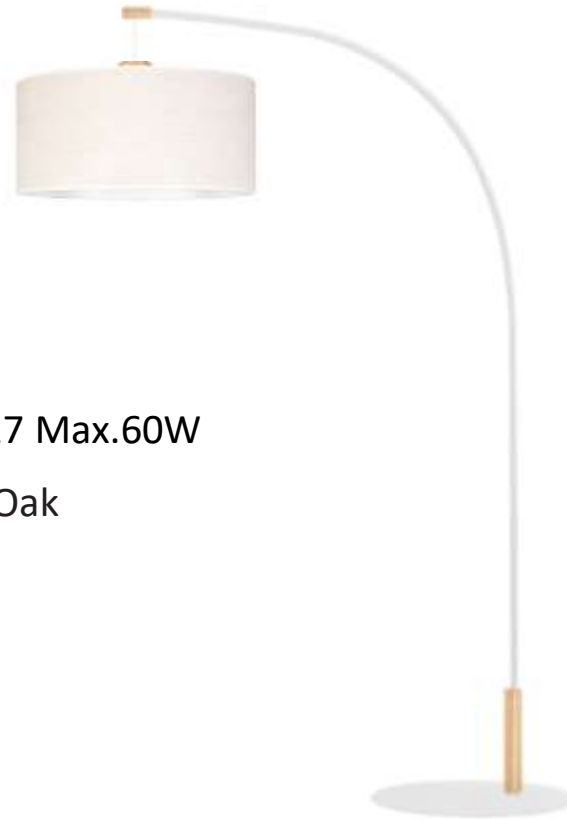

Shade: Black Chintz

**MADE IN
EUROPE**

**MADE IN
EUROPE**

6010204111389

BRINDILLE Floor Lamp 1xE27 Max.60W

Material: Oak Wood/Oiled Oak

Metal/White

Cable: White Fabric

Shade: Beige Linen

**MADE IN
EUROPE**

6010204111603

BRINDILLE Floor Lamp 1xE27 Max.60W

Material: Metal/Black

Oak Wood/Oiled Oak

Cable: Black Fabric

Shade: Beige Jute