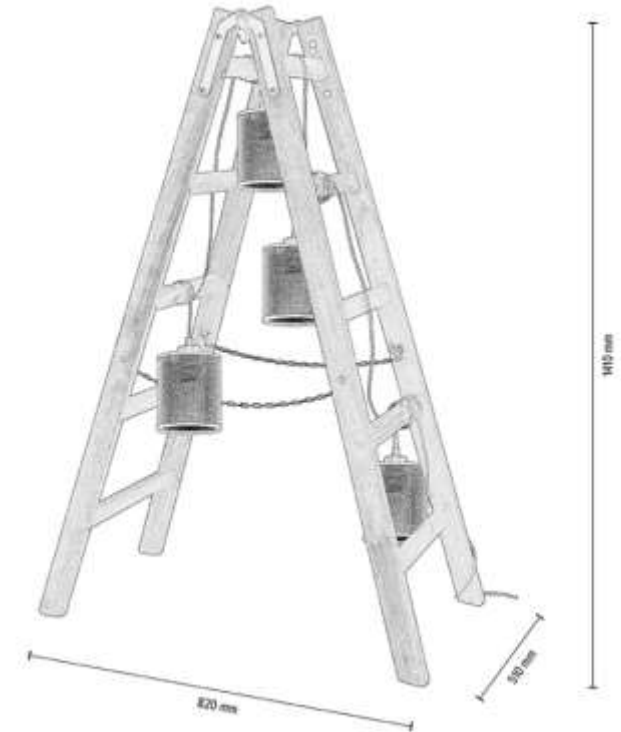

**MADE IN
EUROPE**

1249456

ESKALO Floor Lamp 4xE27 Max.15W LED

Material: Pine Wood/ Stained Pine
Walnut

Cable: Black PVC

Shade: Multicolor Cow Fabric