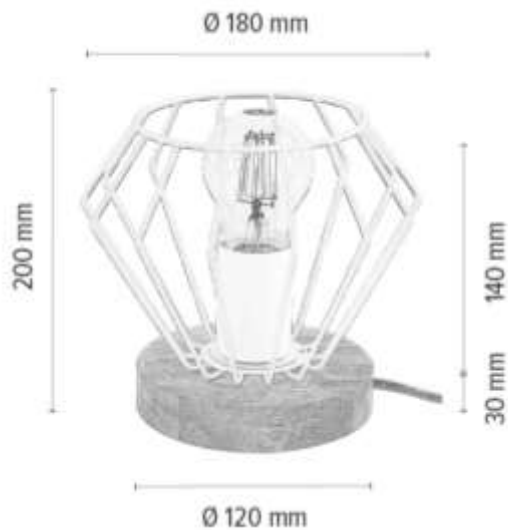

**MADE IN
EUROPE**

7017402730084

COMFORT Table Lamp 1xE27 Max.25W

Material: Oak Wood/Oiled Oak

Shade: White Metal