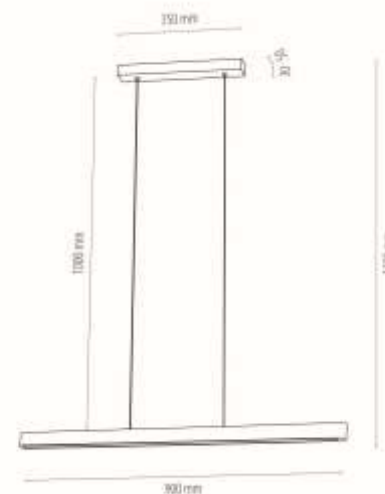

**MADE IN
EUROPE**

1017413500000

FORESTIER Pendant Lamp 1xLED Samsung
12V Integrated 12W 1130lm 3000K

Material: Oak wood/Oiled Oak

Metal/Black

Cable: Transparent

Adjustable Suspension Height

Touch Dimmer

Touch dimmer

You can find other products from the Forestier family in the BRITOP Made in EUROPE catalog page 167-177