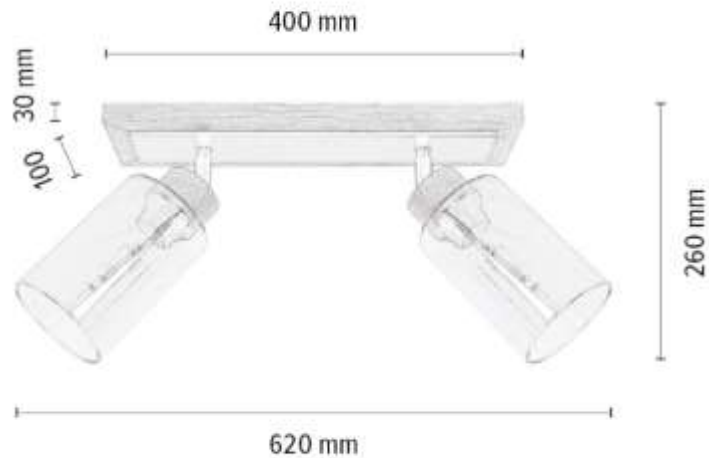

**MADE IN
EUROPE**

2027405120770

BELLA Ceiling lamp 2xE27 max. 60W

Material: Oak Wood/Oiled Oak

Metal/White

Shade: White Glass