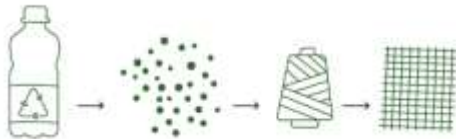

- ① A0785 | Ø 150mm H 300mm
- ② A0786 | Ø 130mm H 330mm
- ③ A0787 | Ø 175mm H 270mm
- ④ A0788 | Ø 200mm H 270mm
- ⑤ A0789 | Ø 130mm H 360mm

MADE IN
EUROPE

708196156

BOUCLE Table Lamp 1xE27 Max.25W

Material: Pine Wood/Stained Pine Walnut