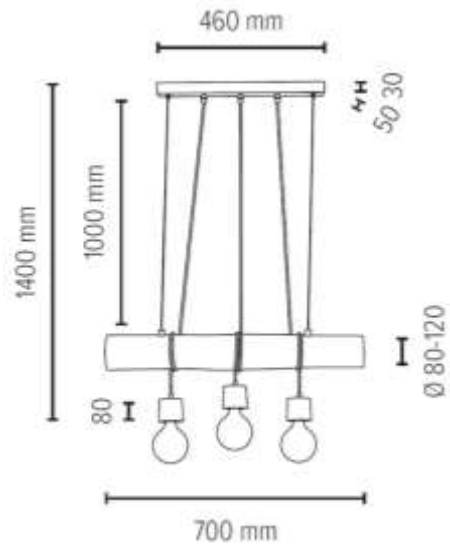

Cable: Black PVC

**MADE IN
EUROPE**

68315556

TRABO PINO Pendant Lamp 5xE27 Max.60W

Material: Pine Wood/Stained Pine Walnut

Metal/Black

Cable: Black PVC

**MADE IN
EUROPE**