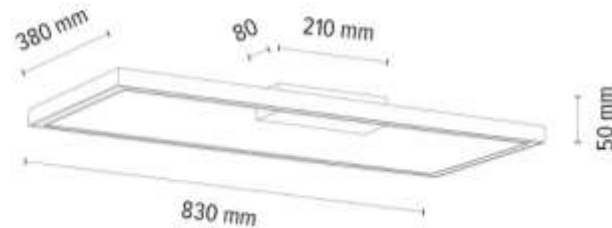

Klick&Dim

**MADE IN
EUROPE**

4027402200000

RAMME BLACK Ceiling/Wall Lamp 2xLED
Samsung 24V Integrated 57W 8176lm
3000K

Material: Oak Wood/Oiled Oak

Metal/Black

Klick&Dim

**MADE IN
EUROPE**