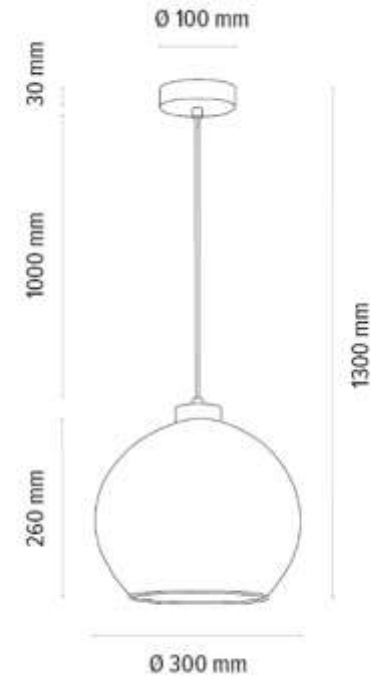

**MADE IN
EUROPE**

1017406921263

LAGUNA Pendant lamp 1xE27 Max.60W

Material: Oak Wood/ Oiled Oak

Cable: Transparent PVC

Shade: Smoked Glass