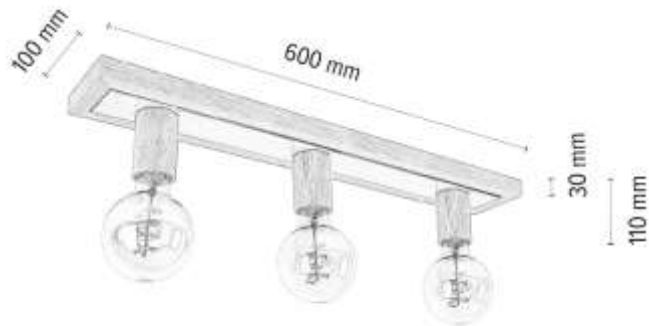

**MADE IN
EUROPE**

4037405600000

BELLARO Ceiling Lamp 3xE27 Max.15W

Material: Oak Wood/Oiled Oak

Shade: White Metal