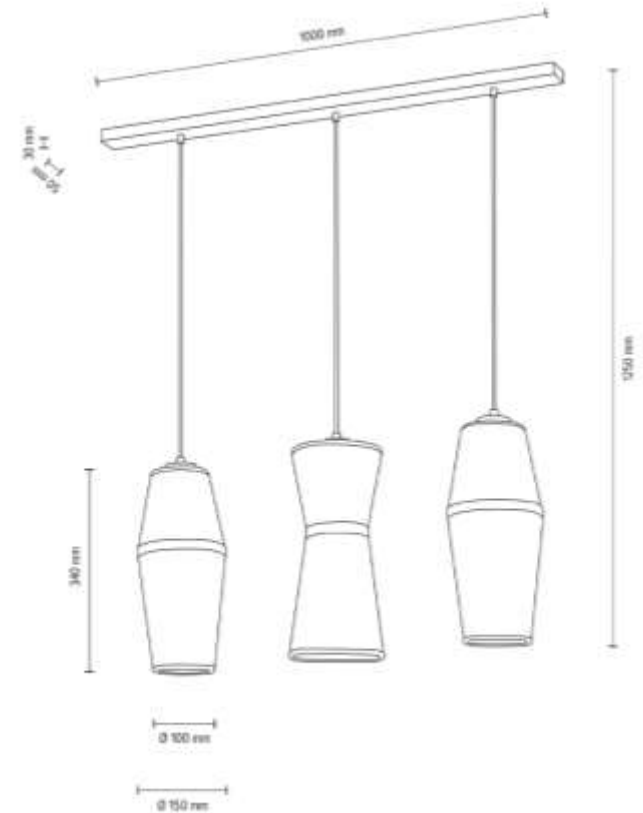

**MADE IN
EUROPE**

1691374

AMIGO Pendant Lamp 3xE27 Max.25W

Material: Oak Wood/Oiled Oak

Cable: Black Fabric

Shade: Beige Linen with black ribbon