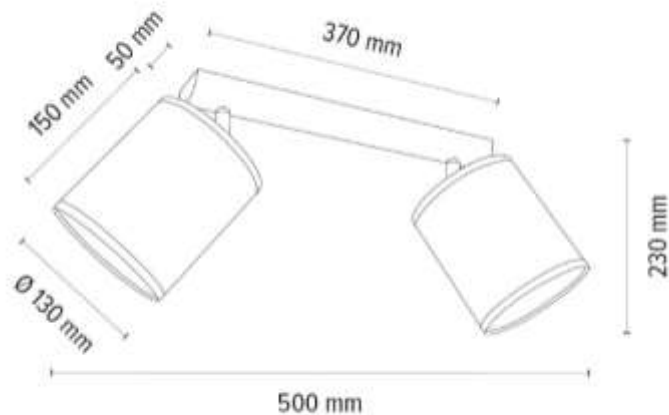

**MADE IN
EUROPE**

2027400411549

BENITA Ceiling Lamp 2xE27 Max.25W

Material: Oak Wood/Oiled Oak

Metal/Chrome

Shade: White Copter

**MADE IN
EUROPE**

2037400511549