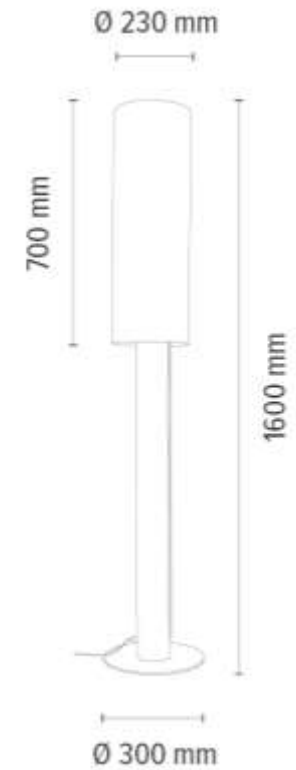

**MADE IN
EUROPE**

6582104

KENUS Floor lamp 1xE27 Max.40W

Material: Pine Wood/ Stained Pine Walnut

Metal/Black

Cable: Black Fabric

Shade: Beige Linen