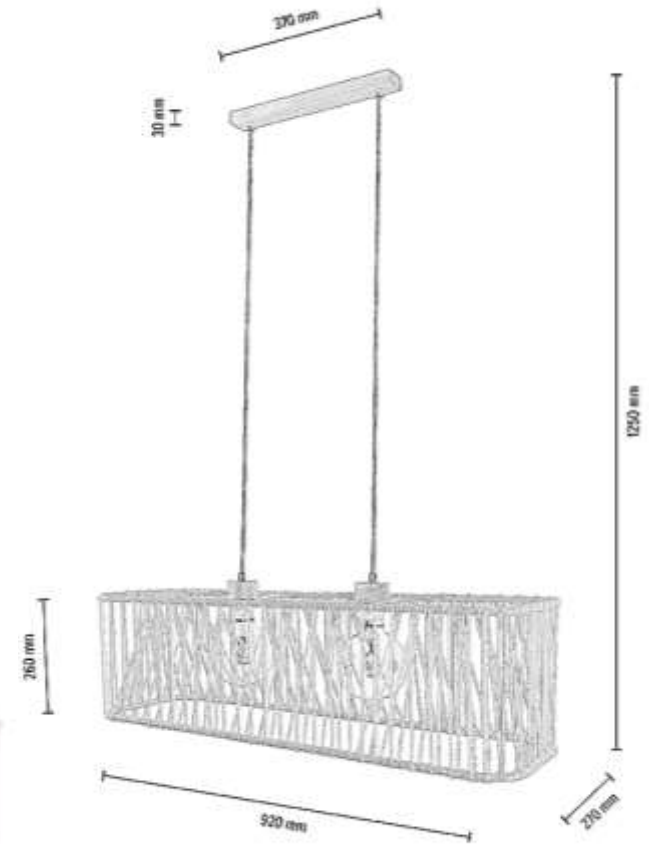

REVE Pendant Lamp 2xE27 Max.15W LED

Material: Oak Wood/Oiled Oak

Cable: Natural Fabric

Shade: Creamy Braided Cotton Cord

**MADE IN
EUROPE**

184717174

REVE Pendant Lamp 1xE27 Max.15W LED

Material: Oak Wood/Oiled Oak