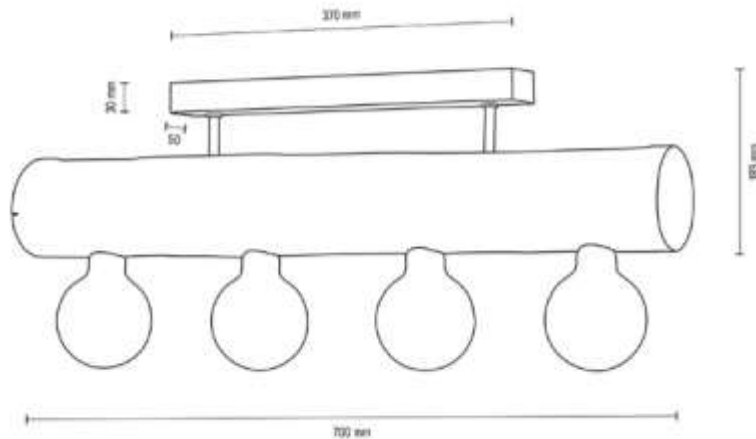

**MADE IN
EUROPE**

69197456

TRABO Ceiling Lamp 4xE27 Max.60W

Material: Pine Wood/ Stained Pine Walnut

Metal/Black