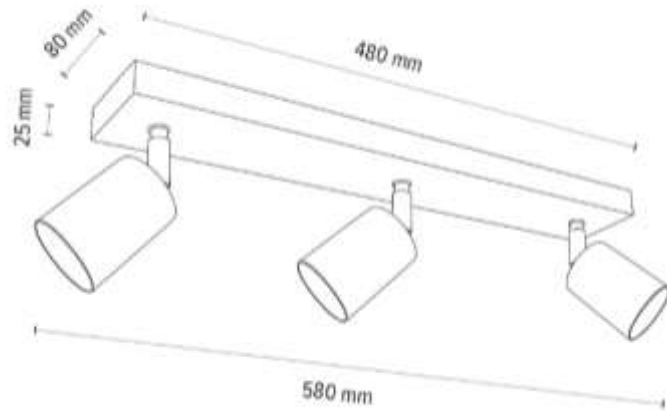

**MADE IN
EUROPE**

2910374

MONALOO Ceiling Lamp 3xGU10 Max.5W Ra 90

Material: Oak Wood/Oiled Oak

Black Metal