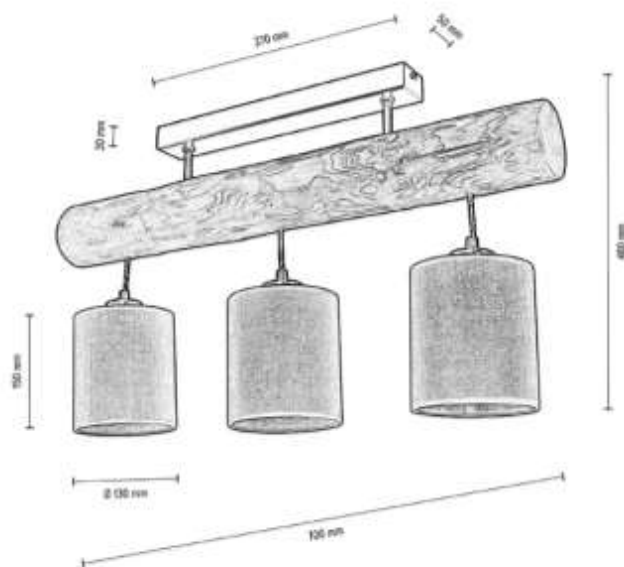

**MADE IN
EUROPE**

69859356

NEGRO Ceiling Lamp 3xE27 Max.25W

Material: Pine wood/Stained Pine Walnut

Metal/Black

Shade: Natural Linen with black ribbon