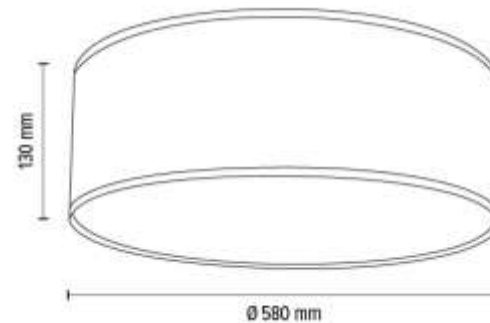

**MADE IN
EUROPE**

47995802

BOHO Ceiling/Wall lamp 4xE27 Max.25W

Material: Metal/White

Shade: Beige Linen with black ribbon

Easy assembling on magnets

You can find other products from the Boho family in the BRITOP Made in EUROPE catalog page 422-423