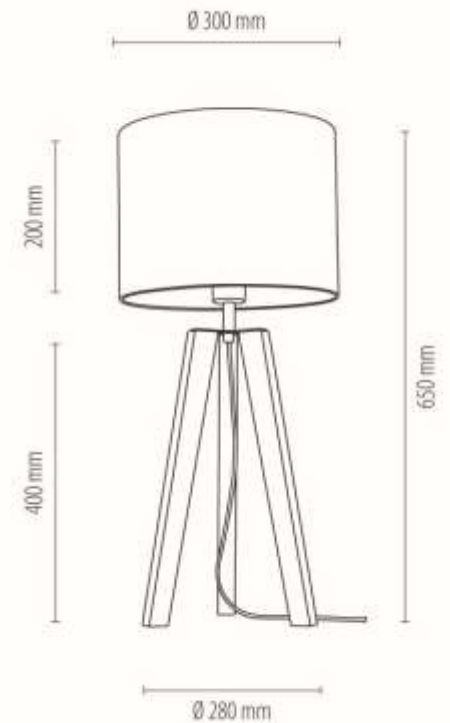

**MADE IN
EUROPE**

95901056

BOVINO Table Lamp 1xE27 Max.60W

Material: Pine Wood/Stained Pine Walnut

Metal/Black

Cable: Black PVC

Shade: Multicolor Cow fabric