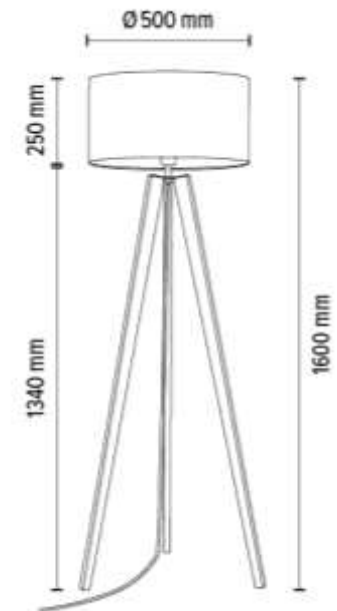

**MADE IN
EUROPE**

74901074

BOVINO Floor Lamp 1xE27 Max.60W

Material: Oak Wood/Oiled Oak

Metal/Black

Cable: Black PVC

Shade: Multicolor Cow fabric

**BRITOP ECO
RESPONSIBILITY**