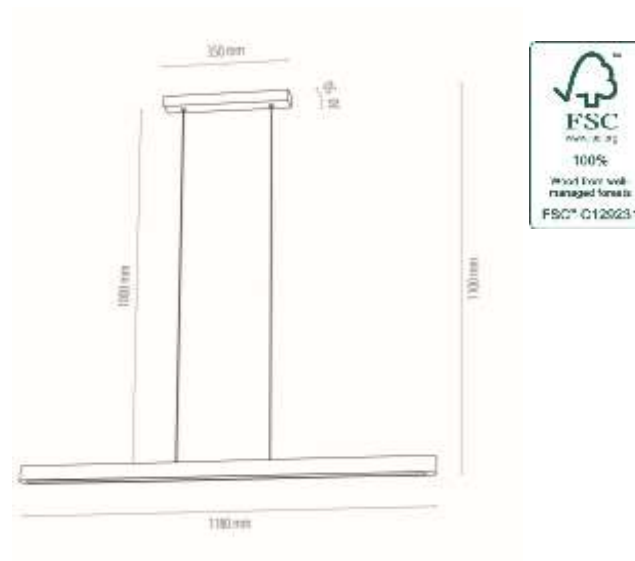

**MADE IN
EUROPE**

1017413600000

FORESTIER Pendant Lamp 1xLED Samsung
12V Integrated 16W / 1500lm 3000K

Material: Oak wood/Oiled Oak

Metal/Black

Cable: Transparent

Adjustable Suspension Height

Touch Dimmer