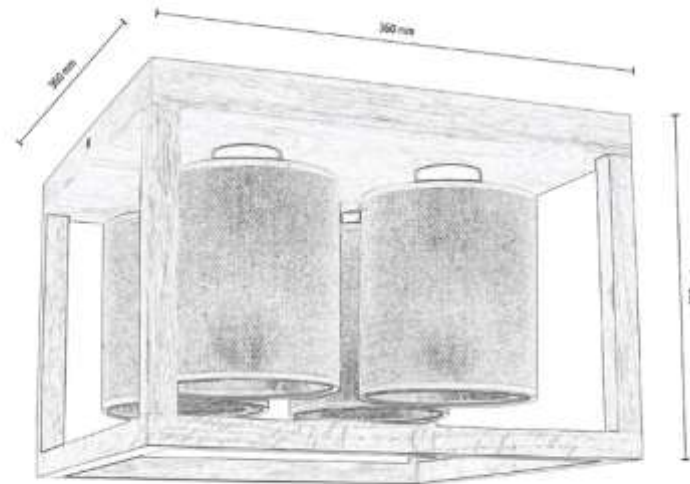

Metal/ Black

Shade: Beige Jute

**MADE IN
EUROPE**

9454474

LUNOS Ceiling lamp 4xE27 Max.25W

Material: Oak Wood/ Oiled Oak

Metal/ Black

Shade: Beige Jute