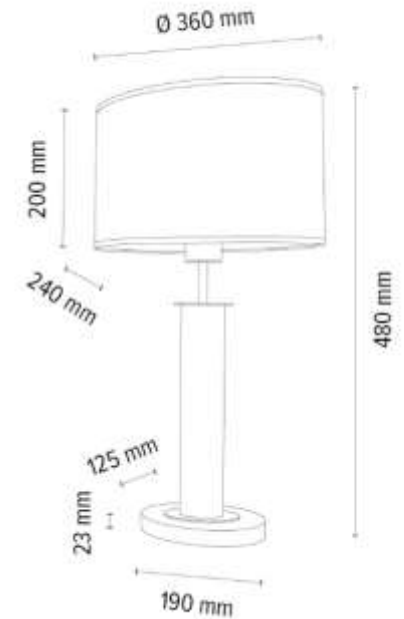

**MADE IN
EUROPE**

7017400111525

MERCEDES Table lamp 1xE27 Max.40W

Material: Oak Wood/ Oiled Oak

Metal/ Satin

Cable: Anthracite PVC

Shade: Cream-Silver Copter