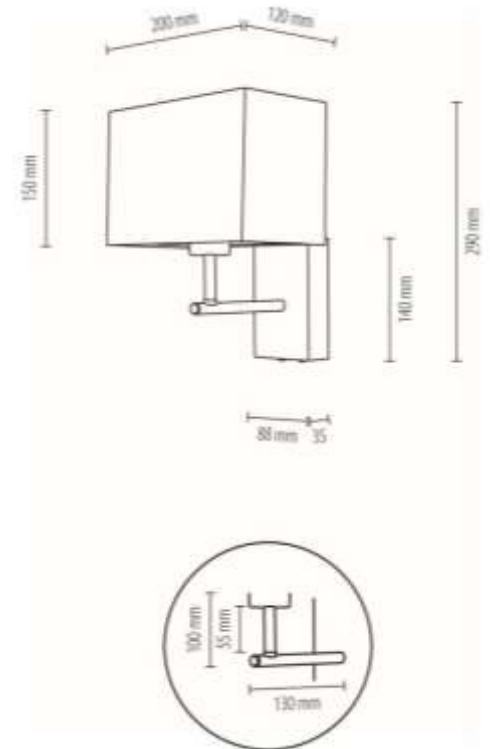

**MADE IN
EUROPE**

67190974

BOHO Wall lamp with swich 1xE27 Max.25W

Material: Oak Wood/Oiled Oak

Metal/Black

Shade: Beige Linen with black ribbon

You can find other products from the family in the BRITOP Made in EUROPE catalog page 430-432, 635-643