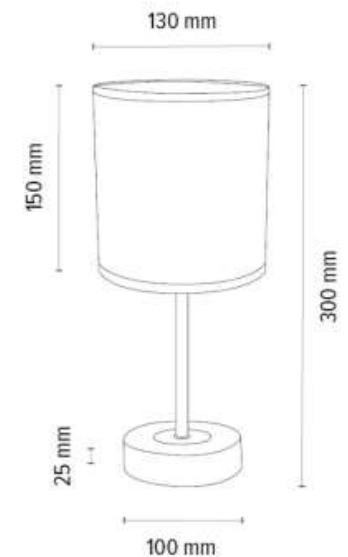

**MADE IN
EUROPE**

77771974

NEGRO Table Lamp 1xE27 Max.25W

Material: Oak Wood/Oiled Oak

Metal/Black

Cable: Black PVC

Shade: Natural Linen with black
ribbon