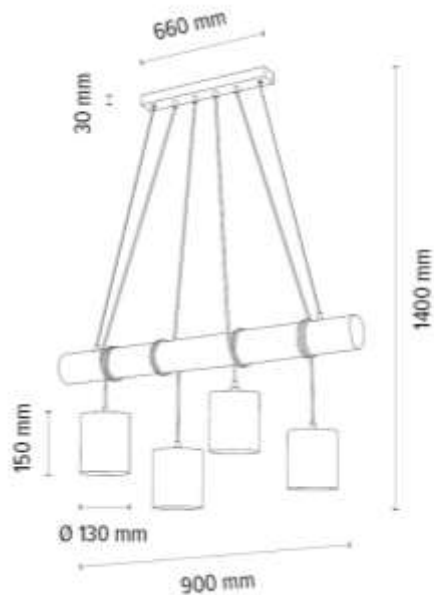

**MADE IN
EUROPE**

8045156210003

PIETRO Pendant Lamp 4xE27 Max.40W

Material: Pine Wood/Stained Pine Brown

Metal/Black

Cable: Black PVC

Shade: Black Chintz

**MADE IN
EUROPE**