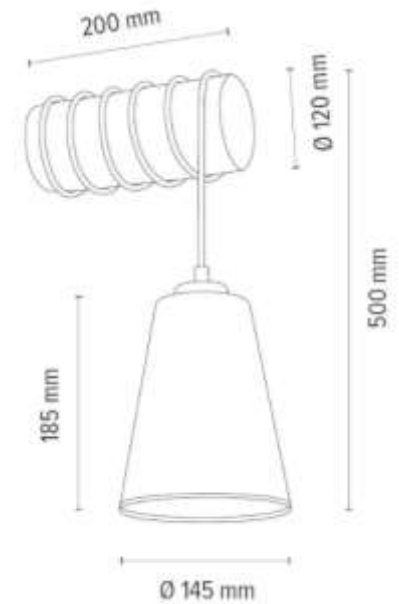

Shade: White Chintz

**MADE IN
EUROPE**

691104151

TRABO CARLOS Wall Lamp 1xE27 Max.25W

Material: Pine Wood/Stained Pine Brown

Metal/Black

Cable: Black PVC

Shade: Black Chintz