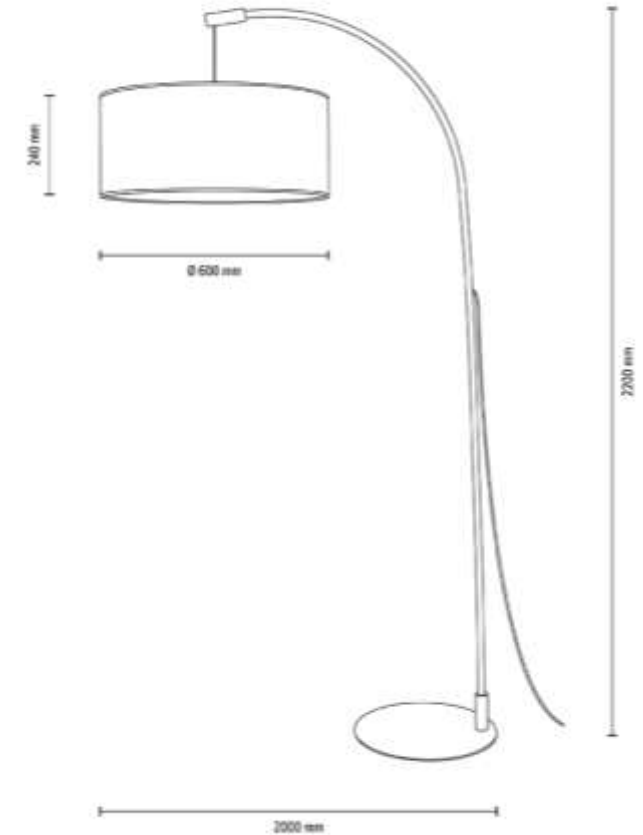

**MADE IN
EUROPE**

6010404011661

BRINDILLE Floor Lamp 1xE27 Max.60W

Material: Metal/Black

Oak Wood/Oiled Oak

Cable: Black Fabric

Shade: Natural Linen