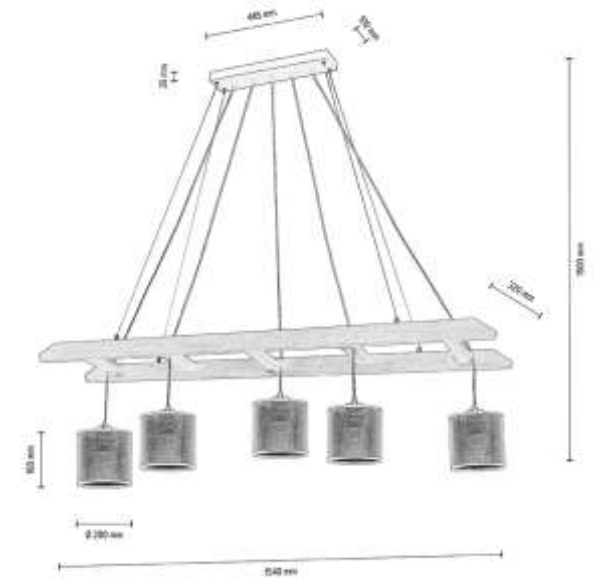

Shade: Natural Linen with black ribbon

**MADE IN
EUROPE**

7739551

ESKALO Pendant lamp 5xE27 Max.25W

Material: Pine Wood/Stained Pine Brown

Metal/Black

Cable: Black PVC

Shade: Natural Linen with black ribbon