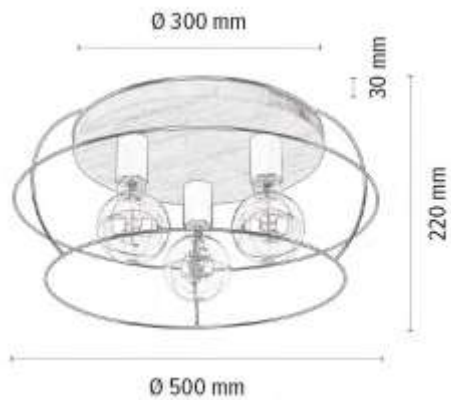

**MADE IN
EUROPE**

919409374

CHESTER Ceiling/Wall Lamp 3xE27 Max.60W

Material: Oak Wood/Oiled Oak

Black Metal