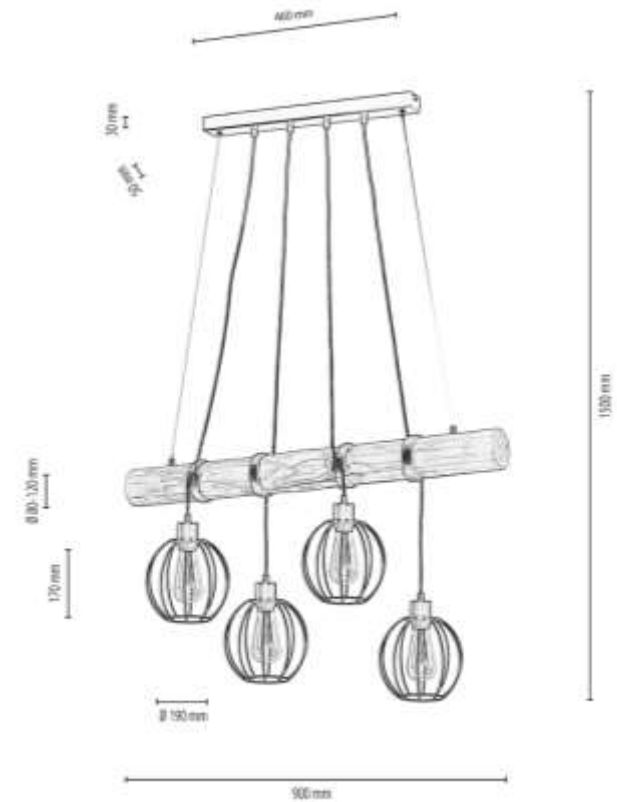

**MADE IN
EUROPE**

683066404

TRABO BERIS Pendant Lamp 4xE27 Max.60W

Material: Pine Wood/Stained Pine Brown

Metal/Black

Cable: Black PVC

Shade: Black Metal