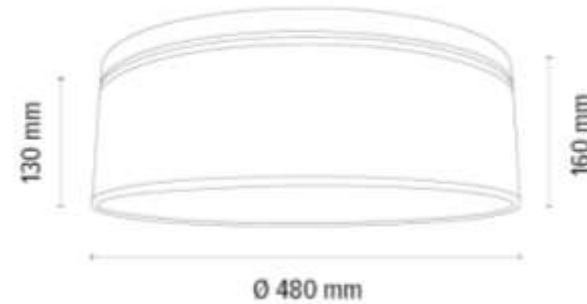

Easy assembling on magnets