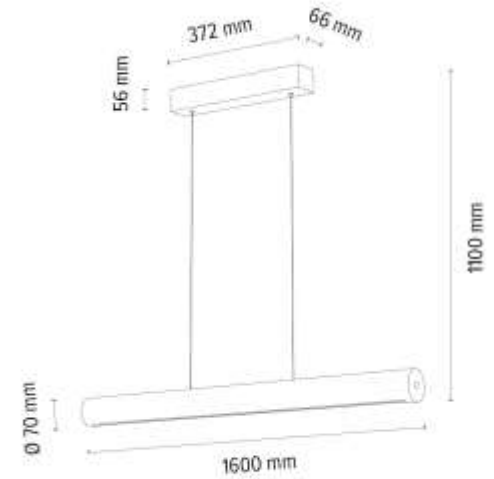

CONOR Pendant Lamp 1xLED
Samsung 24V Integrated 45W
6672lm 3000K

Material: Oak Wood/Oiled Oak

Metal/Black

Cable: Transparent PVC

Touch Dimmer

Adjustable Suspension Height

Touch dimmer

**MADE IN
EUROPE**