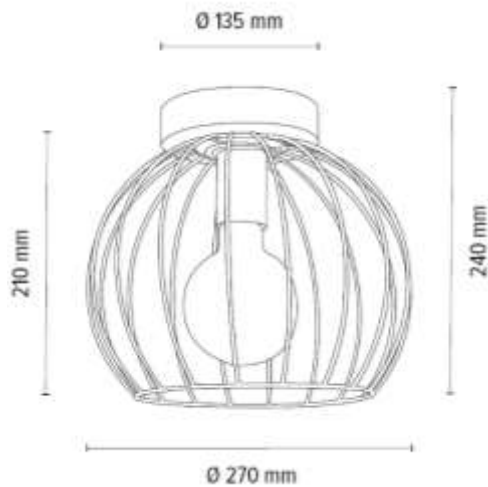

**MADE IN
EUROPE**

2982974

COOP Ceiling/Wall Lamp 1xE27 Max.60W

Material: Oak Wood/Oiled Oak

Shade: Black Metal

You can find other products from the Coop family in the BRITOP Made in EUROPE catalog page 249-265