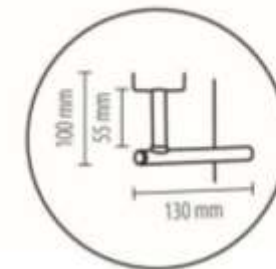

**MADE IN
EUROPE**

67191974

BOHO Wall Lamp with switch 1xE27 Max.25W

Material: Oak Wood/Oiled Oak

Metal/Black

Shade: Beige Linen with black ribbon

You can find other products from the family in the BRITOP Made in EUROPE catalog page 430-432, 635-643