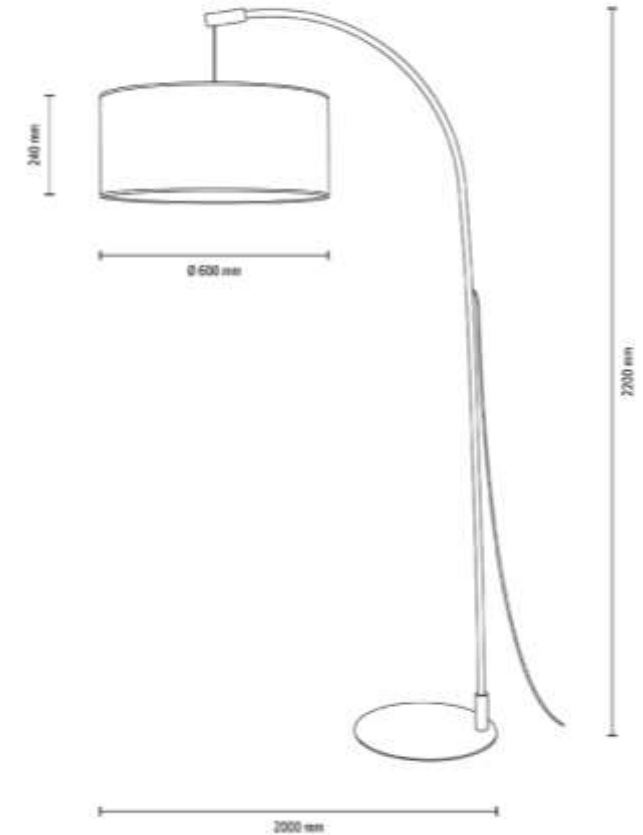

Shade: Black Chintz

**MADE IN
EUROPE**

**MADE IN
EUROPE**

6010204111389

BRINDILLE Floor Lamp 1xE27 Max.60W

Material: Oak Wood/Oiled Oak

Metal/White

Cable: White Fabric