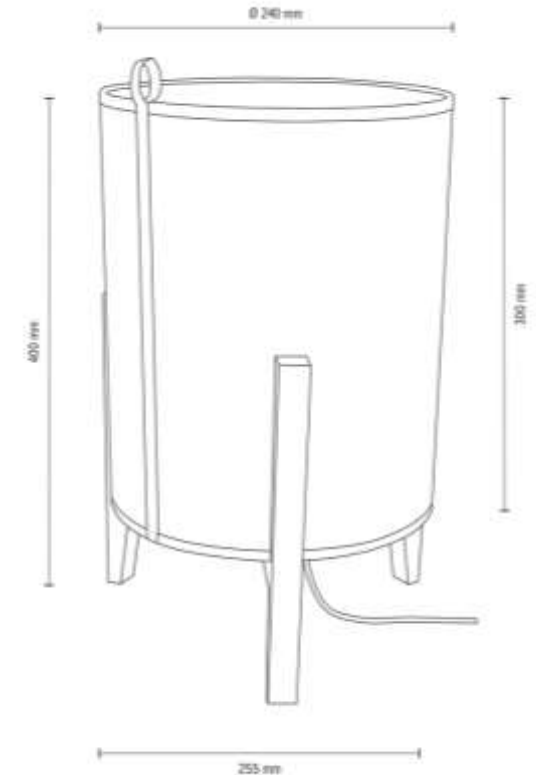

**MADE IN
EUROPE**

72719174

CASIOPEA Table Lamp 1xE27 Max. 40W

Oak Wood/Oiled Oak

Cable: Black Fabric

Shade: Beige Linen