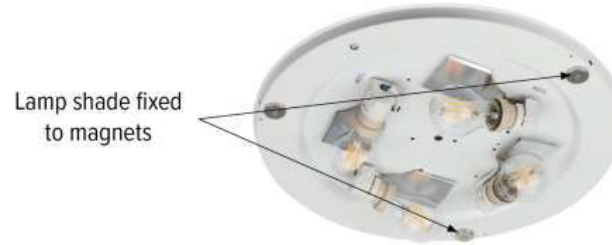

Shade: Golden Wallpaper

**MADE IN
EUROPE**

2047404510796

HONUS Ceiling lamp 4xE27
Max.25W

Material: Oak Wood/Oiled Oak

Shade: Golden Wallpaper

**MADE IN
EUROPE**

Lamp shade fixed to magnets