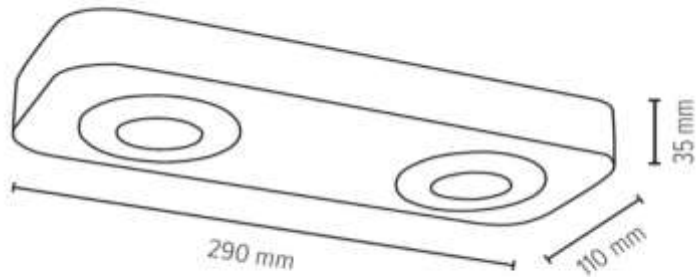

**MADE IN
EUROPE**

61391204

SUNNIVA BLACK Ceiling Lamp Incl. 2xLED 5W,
300lm, 3000K

Material: Oak Wood/Oiled Oak

Metal/Black