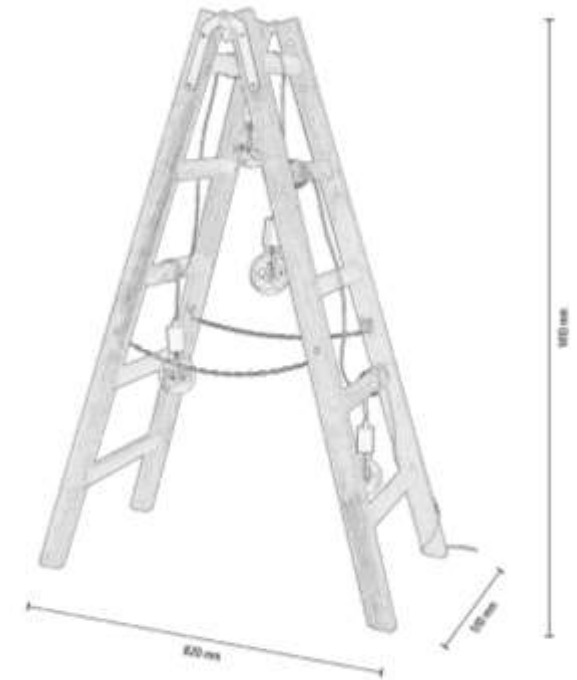

Shade: Natural Linen with black ribbon

BRITOP
LIGHTING

**MADE IN
EUROPE**

7229451

ESKALO Pendant lamp 4xE27 Max.15W

Material: Pine Wood/ Stained Pine Brown

Metal/Black

Cable: Black PVC