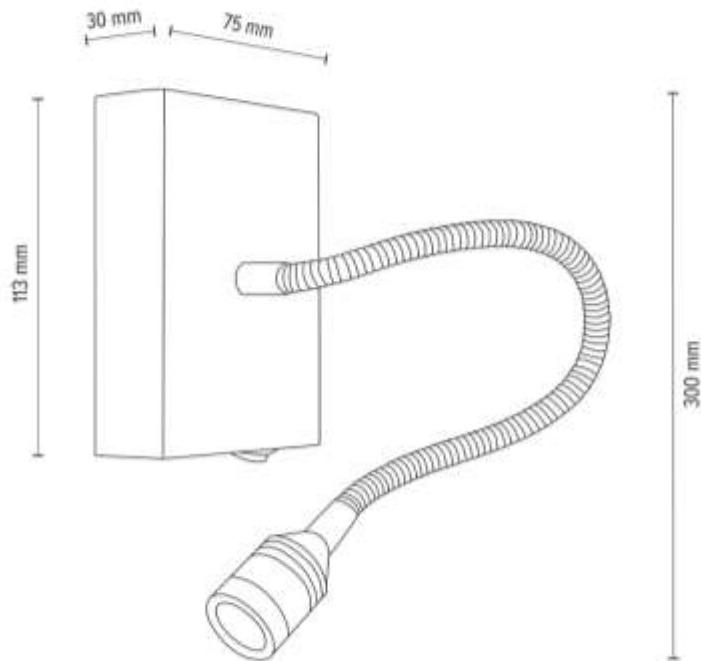

**MADE IN
EUROPE**

5720104

LECTOR Wall lamp with switch and movable reading arm

Incl. 1xLED Integrated 2,5W Ra90 110lm 4000K

Material: Metal/Black