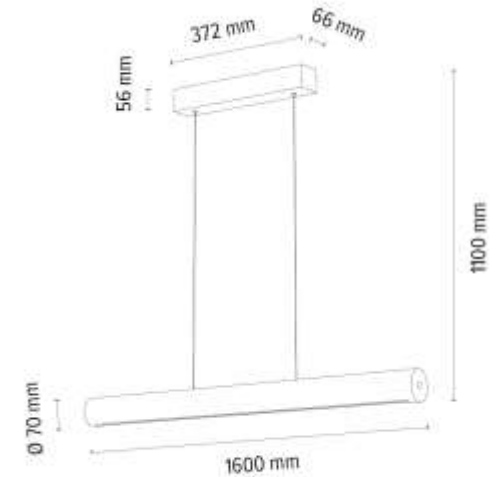

CONOR Pendant Lamp 1xLED Samsung
24V Integrated 45W 6672lm 3000K

Material: Oak Wood/Oiled Oak

Metal/Stainless Steel

Cable: Transparent PVC

Touch Dimmer

Adjustable Suspension Height

Touch dimmer

**MADE IN
EUROPE**