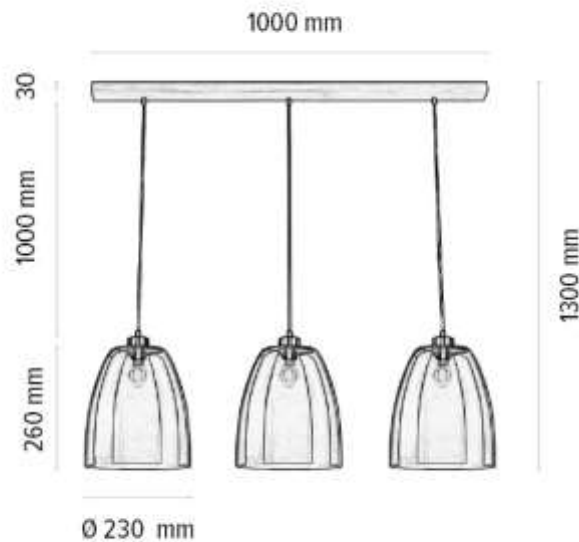

**MADE IN
EUROPE**

1017407921541

CAMPANA Pendant Lamp 3xE27 Max. 60W

Material: Oak Wood/Oiled Oak

Cable: Transparent

Shade: Smoked glass