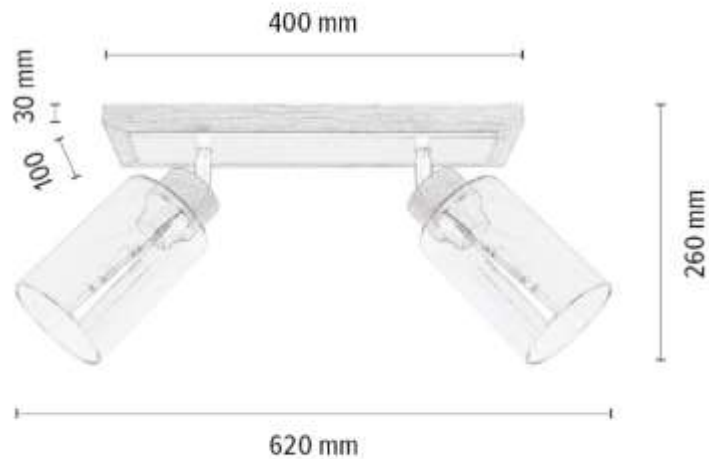

**MADE IN
EUROPE**

BSG002

BELLA Ceiling lamp 2xE27 max. 60W

Material: Oak Wood/Oiled Oak

Metal/Black

Shade: Smoky Glass