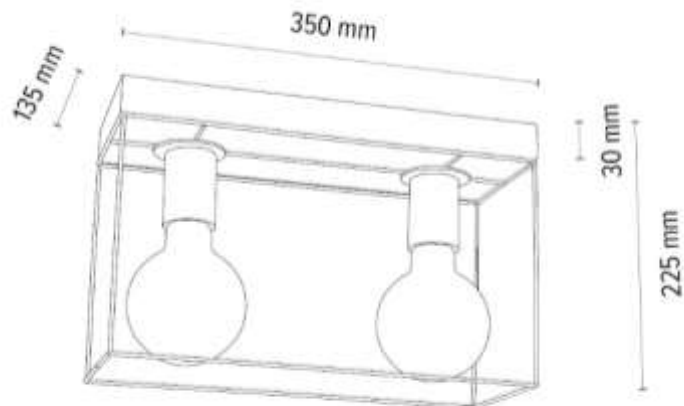

Shade: Black Metal

**MADE IN
EUROPE**

919408274

GRETTER Ceiling/Wall lamp 2xE27 Max.60W

Material: Oak Wood/Oiled Oak

Shade: Black Metal

**MADE IN
EUROPE**

919408374