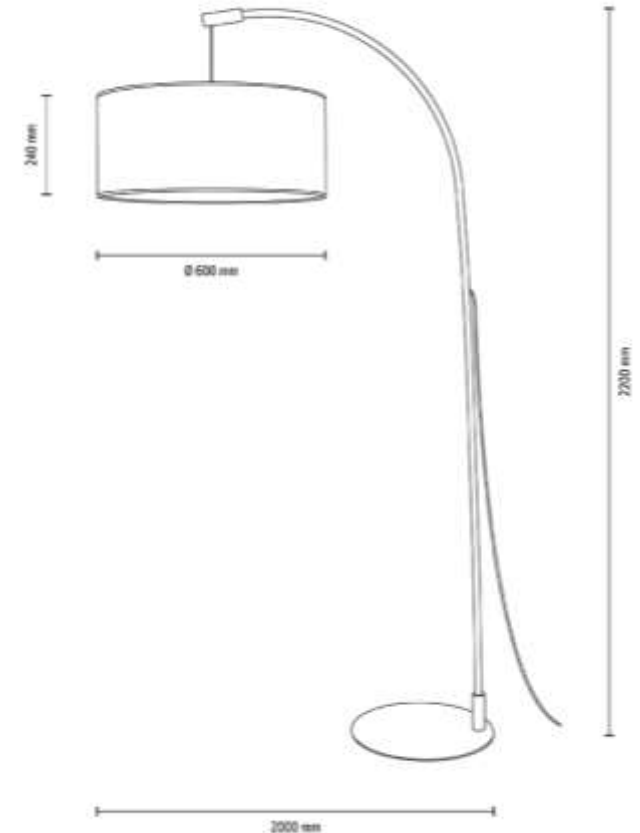

6010204110408

BRINDILLE Floor Lamp 1xE27 Max.60W

Material: Oak Wood/Oiled Oak

Metal/White

Cable: White Fabric

Shade: Black Chintz

**MADE IN
EUROPE**

6010404011389