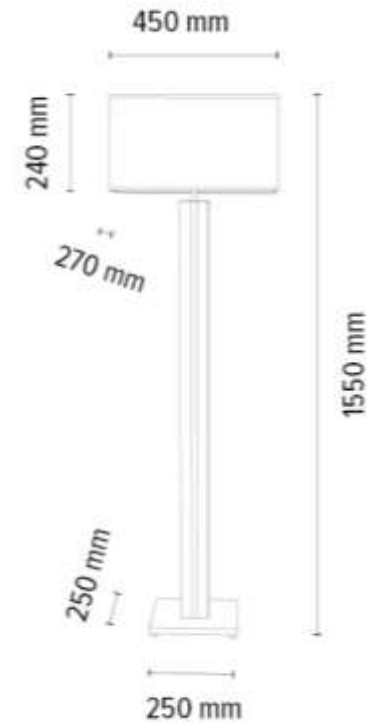

**MADE IN
EUROPE**

6020407311637

FLAME Floor lamp 1xE27 Max.60W
1xLED 12V Integrated 16W 650lm
3000K

Touch Dimmer

Material: MDF/White Oak Veneer

Cable: Black PVC

Shade: Beige Linen with black ribbon

You can find other products from the Flame family in the BRITOP Made in EUROPE catalog page 186-179