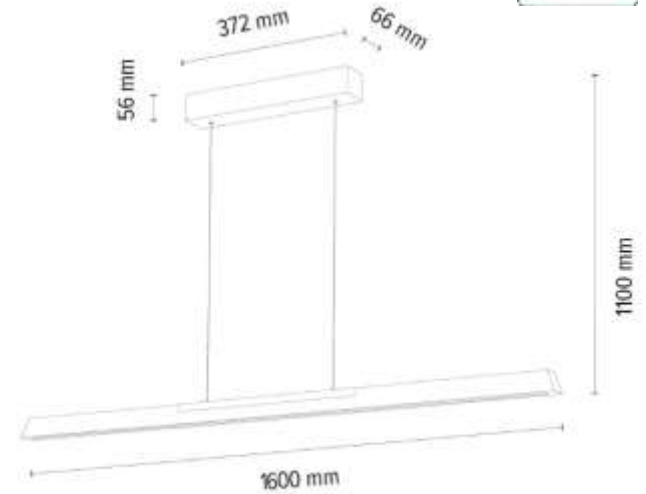

**MADE IN
EUROPE**

1037410100000

JONAS BLACK Pendant lamp 1xLED Samsung
24V Integrated 25W 3336lm 3000K

Material: Oak Wood/Oiled Oak

Metal/Black

Touch Dimmer

Adjustable Suspension Height

Touch dimmer