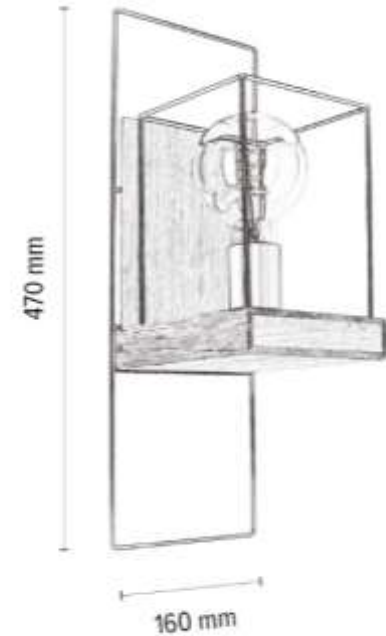

**MADE IN
EUROPE**

91941104

GRETTER Ceiling/Wall lamp 1xE27
Max.25W

Material: Oak Wood/Oiled Oak

Shade: Black Metal