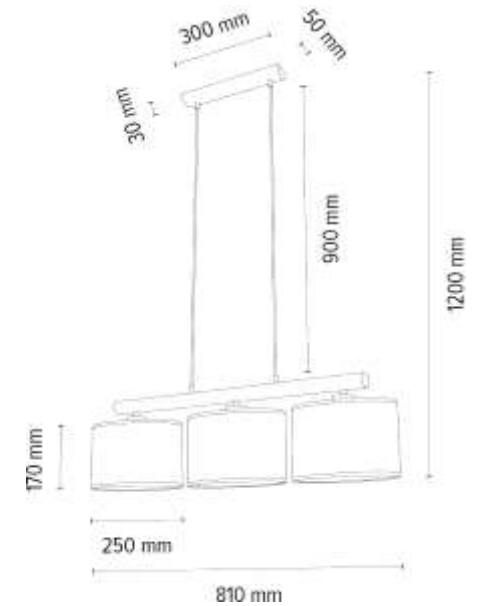

**MADE IN
EUROPE**

1037400111525

MERCEDES Pendant Lamp 3xE27 Max.40W

Material: Oak Wood/Oiled Oak

Cable: Transparent PVC

Shade: Cream-Silver Copter