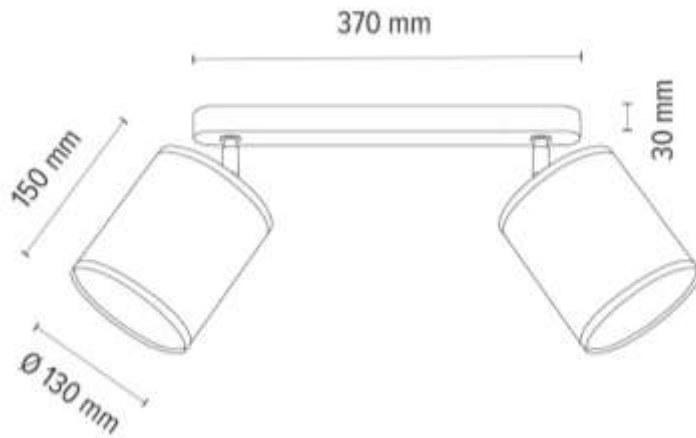

**MADE IN
EUROPE**

2027404711451

ZELLUS Ceiling Lamp 2xE27 Max.25W

Oak wood/Oiled Oak

Shade: **White Cellulose Eco**