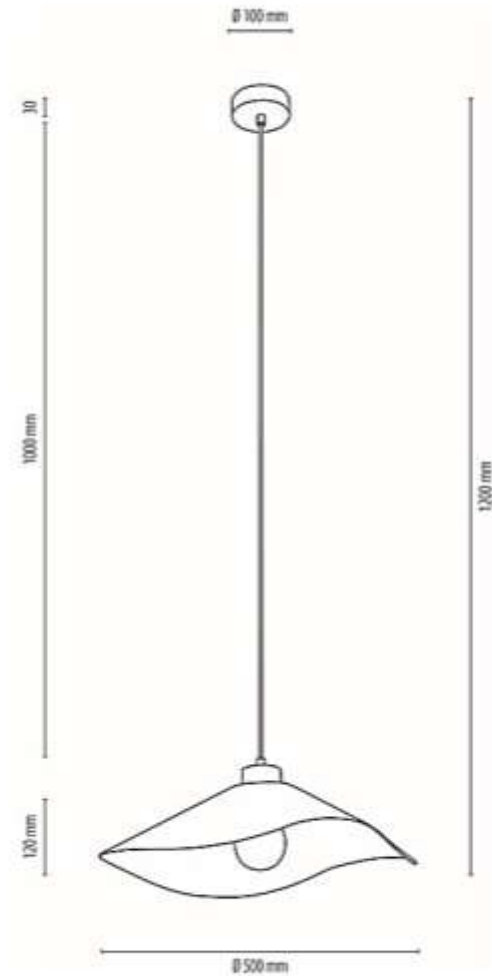

Shade: Beige Linen/Black Chintz

**MADE IN
EUROPE**

1017406211593

HATTU Pendant Lamp 1xE27 Max.40W

Material: Oak Wood/Oiled Oak

Cable: Black Fabric

Shade: Beige Linen

**MADE IN
EUROPE**