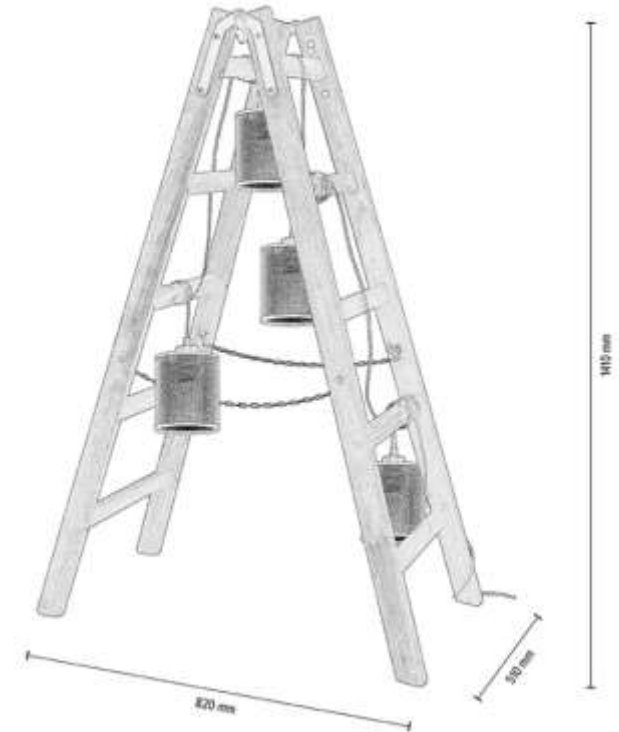

**MADE IN
EUROPE**

1249451

ESKALO Floor Lamp 4xE27 Max.15W LED

Material: Pine Wood/ Stained Pine
Brown

Cable: Black PVC

Shade: Multicolor Cow Fabric