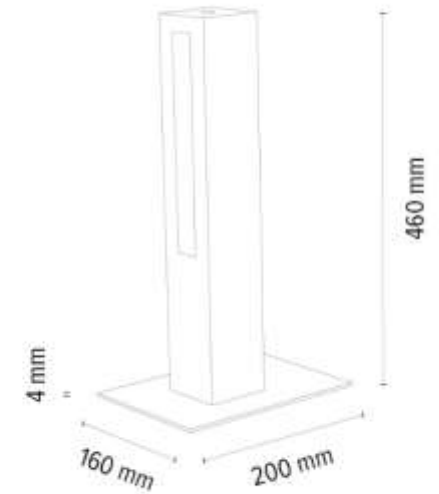

**MADE IN
EUROPE**

Touch dimmer

7017401300000

LEON Table lamp 1xLED Samsung
24V Integrated 9W 1290lm 3000K

Material: Oak Wood/ Oiled Oak

Metal/ Black

Cable: Black PVC

Touch Dimmer