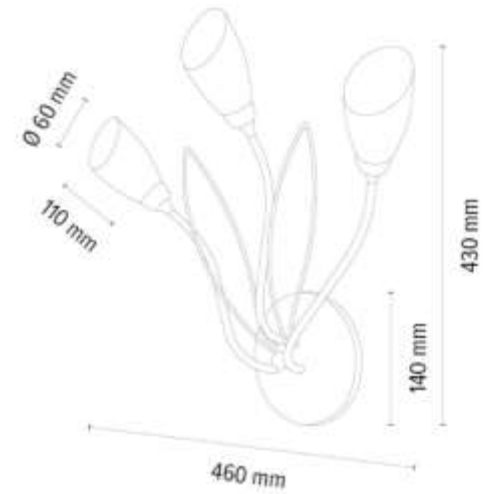

**MADE IN
EUROPE**

2030201720037

GLORIOSA Wall lamp 3xG9 Max.6W LED

Material: Metal/White

Shade: White Glass