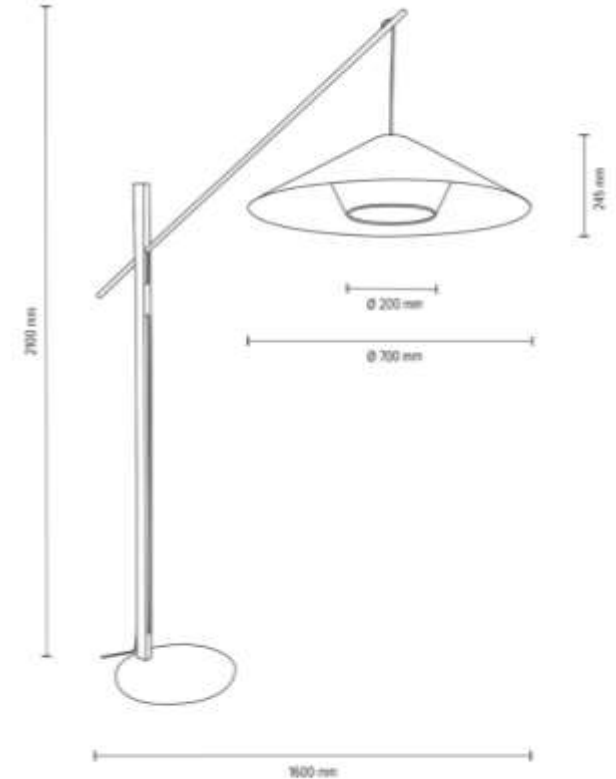

**MADE IN
EUROPE**

75022904

AMIGO Floor Lamp 1xE27 Max.60W

Material: Oak Wood/Oiled Oak

Metal/Black

Cable: Black Fabric

Shade: Beige Linen/Black Chintz

**MADE IN
EUROPE**