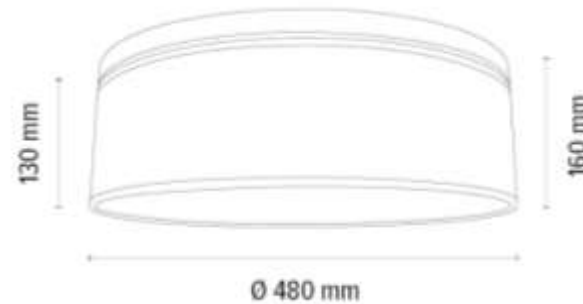

You can find other products from the Boho family in the BRITOP Made in EUROPE catalog page 422-423