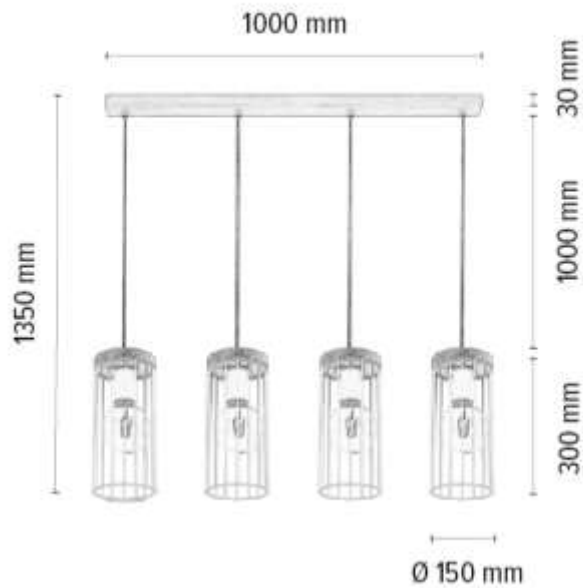

**MADE IN
EUROPE**

1047406730077

TIMEO Pendant Lamp 4x E27 Max.60W

Material: Oak Wood/Oiled Oak

Cable: Transparent PVC

Shade: White Metal

You can find other products from the Timeo family in the BRITOP Made in EUROPE catalog page 223-233