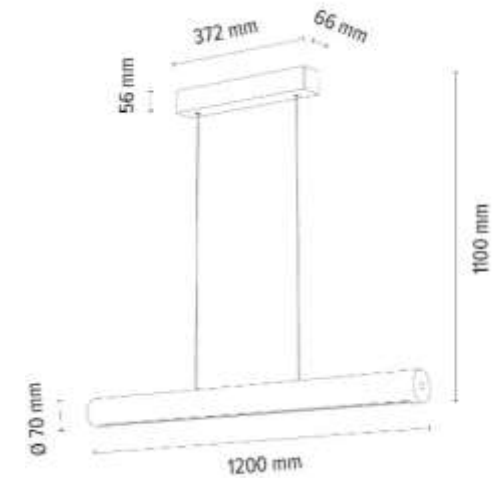

**MADE IN
EUROPE**

1017401200000

CONOR Pendant Lamp 1xLED
Samsung 24V Integrated 34,5W
4950lm 3000K

Material: Oak Wood/Oiled Oak

Metal/Black

Cable: Transparent PVC

Touch Dimmer

Adjustable Suspension Height

Touch dimmer