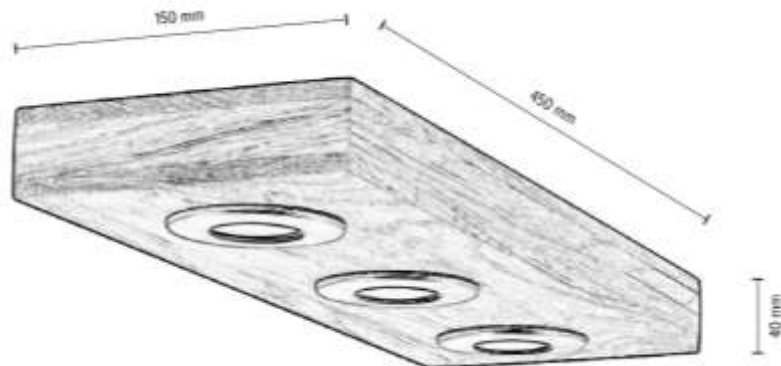

MAGORA Wall Lamp Incl. 2xLED 5W,
300lm, 3000K

Material: Oak Wood/Oiled Oak

Metal/Satin

**MADE IN
EUROPE**

62691374

MAGORA Wall Lamp Incl. 3xLED 5W,
300lm, 3000K

Material: Oak Wood/Oiled Oak

Metal/Satin