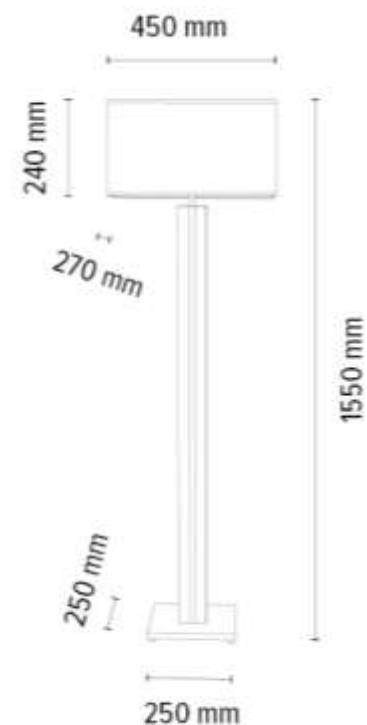

**MADE IN
EUROPE**

6028703311582

FLAME Floor lamp 1xE27 Max.60W
1xLED 12V Integrated 16W 650lm
3000K

Touch Dimmer

Material: MDF/Oak Veneer

Cable: Black PVC

Shade: Black Chintz

You can find other products from the Flame family in the BRITOP Made in EUROPE catalog page 186-179

Touch dimmer