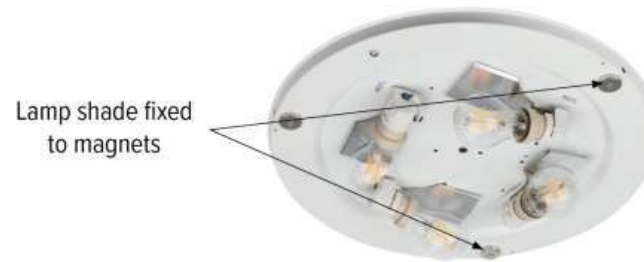

**MADE IN
EUROPE**

47993802

BOHO Ceiling/Wall lamp 3xE27 Max.25W

Material: Metal/White

Shade: Beige Linen with black ribbon

Easy assembling on magnets

You can find other products from the Boho family in the BRITOP Made in EUROPE catalog page 422-423