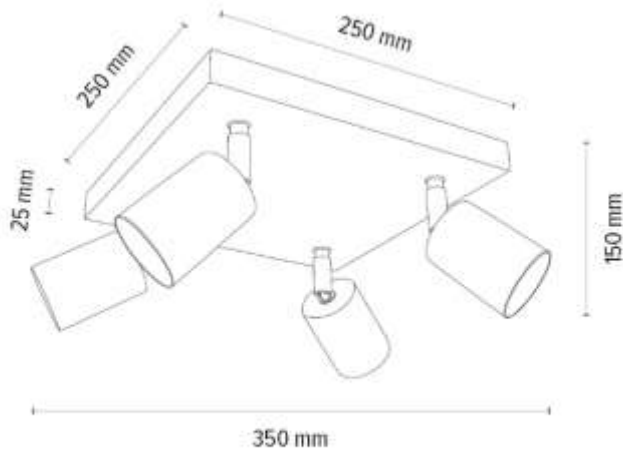

**MADE IN
EUROPE**

2047403400000

MONALOO Ceiling Lamp 4xGU10 Max.5W Ra 90

Material: Oak Wood/Oiled Oak

White Metal