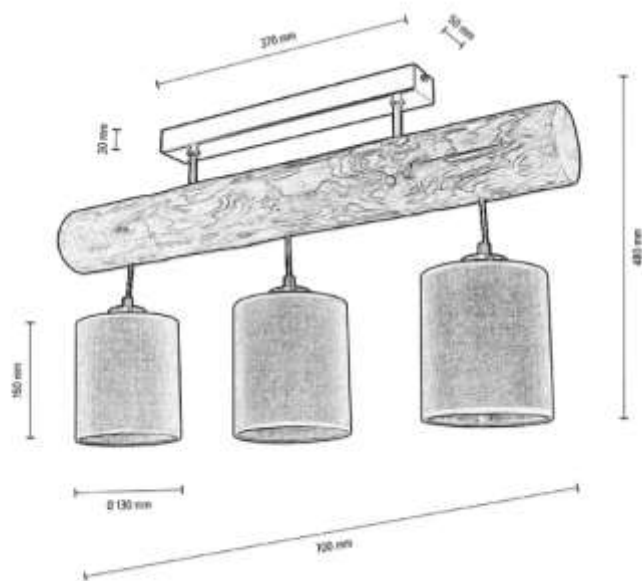

**MADE IN
EUROPE**

62804351

TRENO Ceiling Lamp 3xE27 Max.25W

Material: Pine Wood/Stained Pine Brown

Metal/Black

Shade: Beige Jute