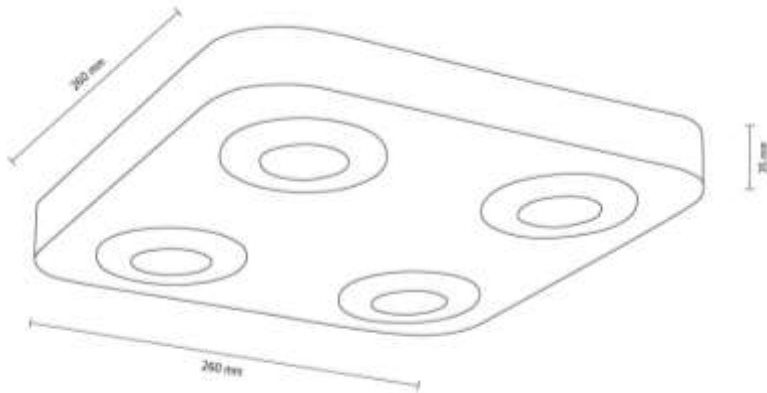

**MADE IN
EUROPE**

61391404

SUNNIVA BLACK Ceiling Lamp Incl. 4xLED 5W,
300lm, 3000K

Material: Oak Wood/Oiled Oak

Metal/Black