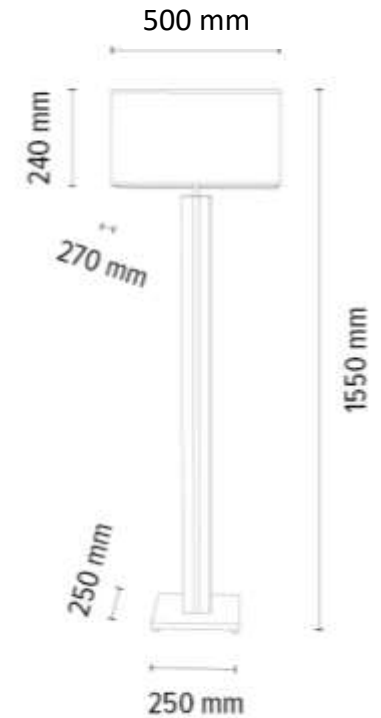

**MADE IN
EUROPE**

6020407311236

FLAME Floor lamp 1xE27 Max.60W
1xLED 12V Integrated 16W 650lm
3000K

Touch Dimmer

Material: MDF/White Oak Veneer

Cable: Black PVC

Shade: Beige Linen

You can find other products from the Flame family in the BRITOP Made in EUROPE catalog page 186-179