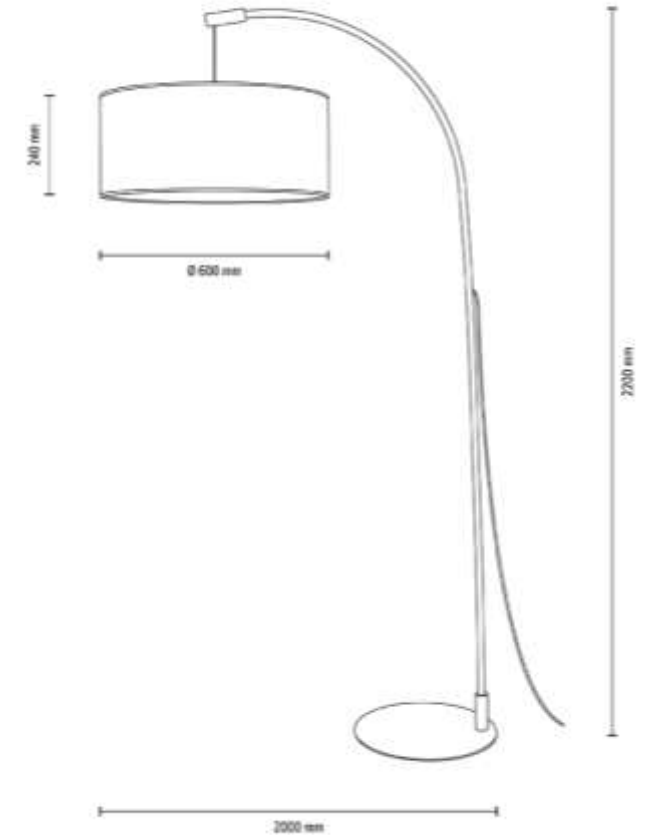

**MADE IN
EUROPE**

6010404011407

BRINDILLE Floor Lamp 1xE27 Max.60W

Material: Metal/Black

Oak Wood/Oiled Oak

Cable: White Fabric

Shade: White Chintz