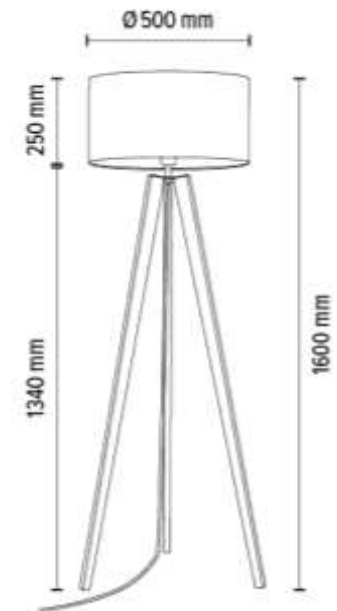

**MADE IN
EUROPE**

6017404710077

BOHO Floor lamp 1xE27 Max.60W

Material: Oak wood/Oiled Oak

Metal/Black

Cable: Black PVC

Shade: Beige Linen with black ribbon

You can find other products from the Boho family in the BRITOP Made in EUROPE catalog page 424-439