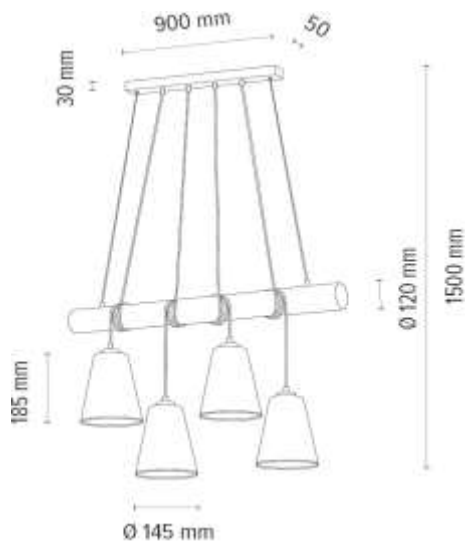

**MADE IN
EUROPE**

691145456

TRABO CARLOS Pendant Lamp 4xE27 Max.25W

Material: Pine Wood/Stained Pine Walnut

Metal/Black

Cable: Black PVC

Shade: White Chintz