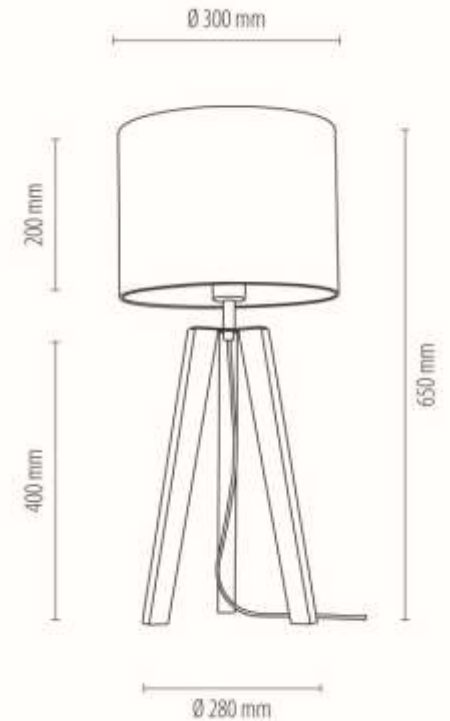

**MADE IN
EUROPE**

7015108811457

BOHO Table Lamp 1xE27 Max.60W

Material: Pine Wood/Stained Pine Brown

Metal/Black

Cable: Black PVC

Shade: Beige Linen

**BRITOP ECO
RESPONSIBILITY**