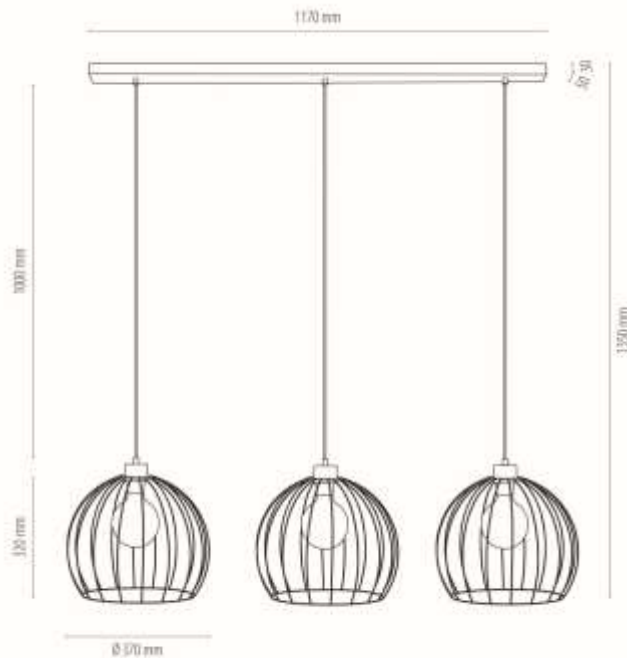

**MADE IN
EUROPE**

1037415430081

COOP Pendant Lamp 3xE27 Max.60W

Material: Oak Wood/Oiled Oak

Cable: Transparent PVC

Shade: White Metal

You can find other products from the Coop family in the BRITOP Made in EUROPE catalog page 249-265