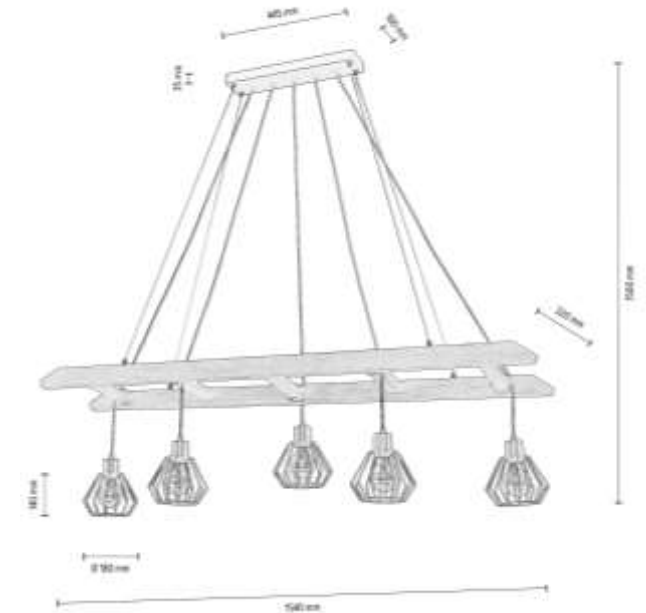

**MADE IN
EUROPE**

7229551

ESKALO Pendant lamp 5xE27 Max.15W

Material: Pine Wood/ Stained Pine Brown

Metal/Black

Cable: Black PVC

Shade: Black Metal