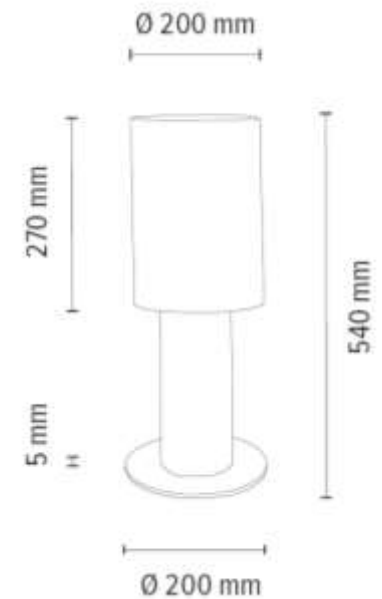

Cable: Black PVC

**MADE IN
EUROPE**

7015102411584

TULA Table lamp 1xE27 Max.25W

Material: Pine Wood/Stained Pine Brown

Metal/White

Cable: White Fabric

Shade: White Chintz