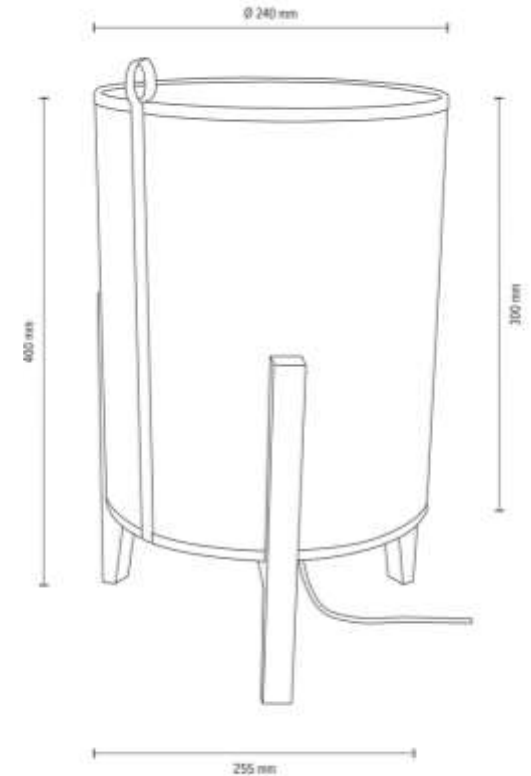

**MADE IN
EUROPE**

72729174

CASIOPEA Table Lamp 1xE27 Max. 40W

Oak Wood/Oiled Oak

Cable: Black Fabric

Shade: Beige Linen

**BRITOP ECO
RESPONSIBILITY**