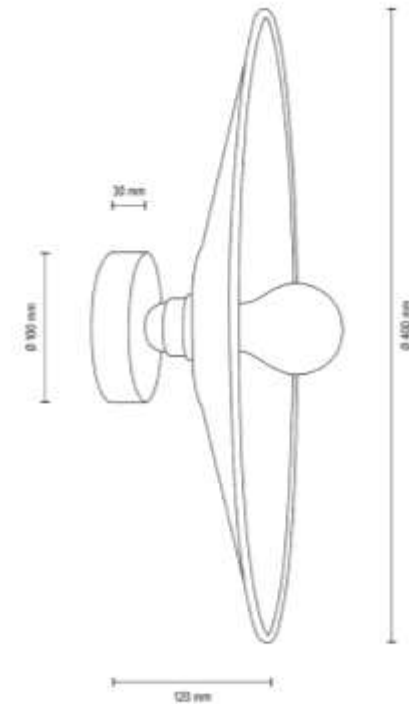

**MADE IN
EUROPE**

28939174

HATTU Wall lamp with cable and plug&swich
1xE27 Max.25W

Material: Oak Wood/Oiled Oak

Cable: Black Fabric

Shade: Black Chintz