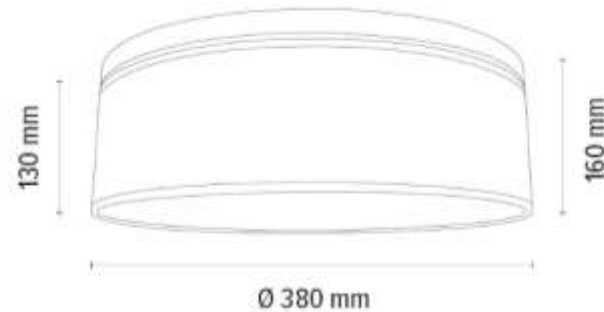

**MADE IN
EUROPE**

Lamp shade fixed
to magnets

47963874

NEGRO Ceiling Lamp 2xE27 Max.25W

Material: Oak Wood/Oiled Oak

Shade: Natural Linen with black ribbon

Easy assembling on magnets

**MADE IN
EUROPE**