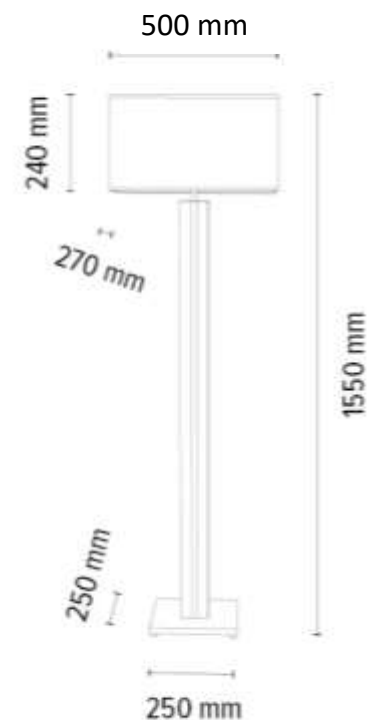

**MADE IN
EUROPE**

6028703311236

FLAME Floor lamp 1xE27 Max.60W
1xLED 12V Integrated 16W 650lm
3000K

Touch Dimmer

Material: MDF/Oak Veneer

Cable: Black PVC

Shade: Beige Linen

You can find other products from the Flame family in the BRITOP Made in EUROPE catalog page 186-179