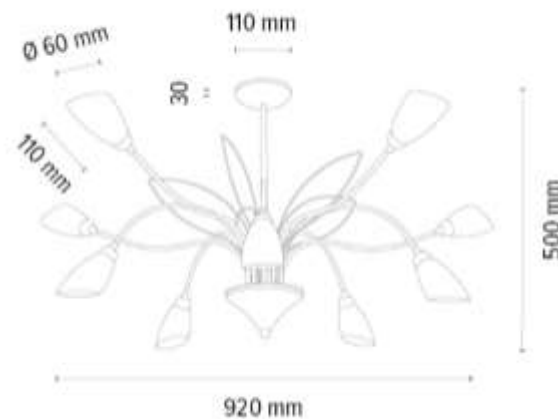

2030401620037

GLORIOSA Wall lamp 3xG9 Max.6W LED

Material: Metal/Black

Shade: White Glass

**MADE IN
EUROPE**

4100403220037

GLORIOSA Ceiling lamp 10xG9 Max.6W LED

Material: Metal/Black