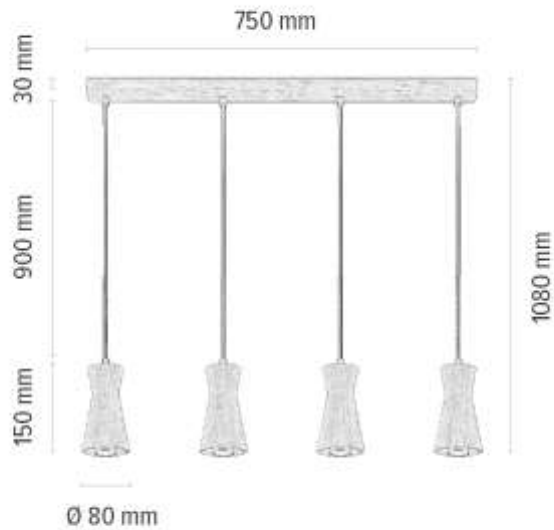

**MADE IN
EUROPE**

1047406000000

THORIS Pendant Lamp incl. 4xLED 5W

Material: Oak Wood/Oiled Oak

Metal/Black

Cable: Black Fabric