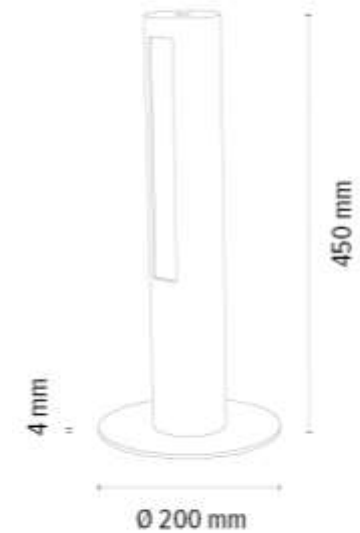

7017401200000

CONOR Table Lamp 1xLED Samsung
24V Integrated 9W 1290lm 3000K

Material: Oak Wood/Oiled Oak

Metal/Black

Cable: Black PVC

Touch Dimmer

Touch dimmer

**MADE IN
EUROPE**