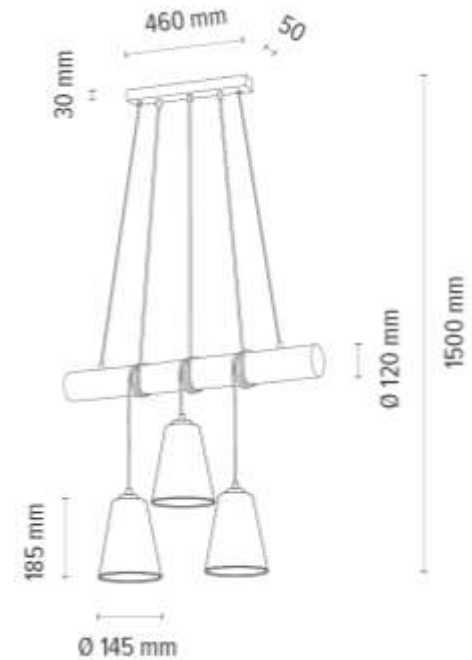

**MADE IN
EUROPE**

691146351

TRABO CARLOS Pendant Lamp 3xE27 Max.25W

Material: Pine Wood/Stained Pine Brown

Metal/Black

Cable: Black PVC

Shade: Black Chintz

**MADE IN
EUROPE**