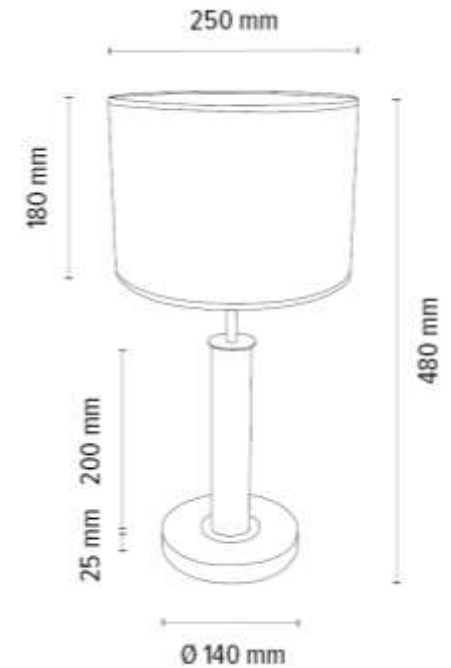

**MADE IN
EUROPE**

7017400511546

BENITA Table Lamp 1xE27 Max. 60W

Material: Oak Wood/Oiled Oak

Metal/Satin

Cable: Anthracite Fabric

Shade: White Copter