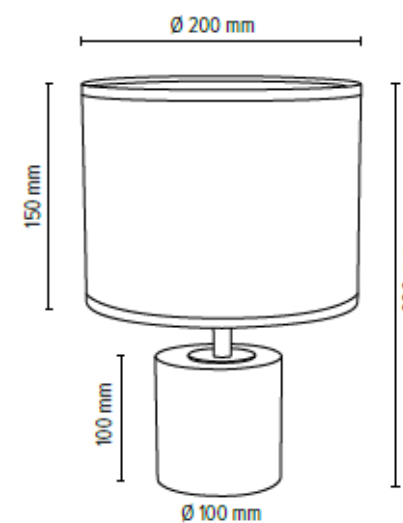

**MADE IN
EUROPE**

708191174

SILLA Table lamp 1xE27 Max.25W

Material: Oak Wood/Oiled Oak

Metal/Black

Cable: Black PVC

Shade: White Chintz