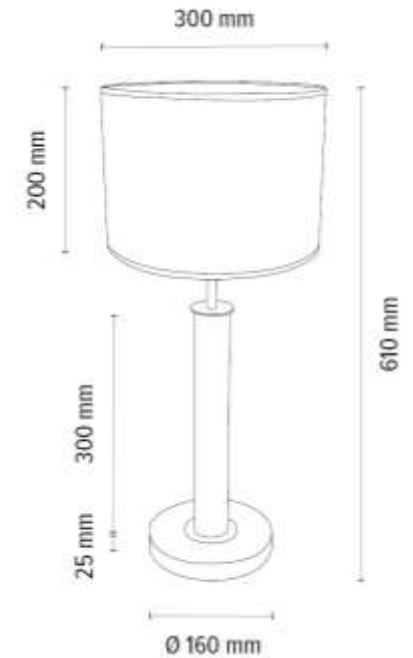

**MADE IN
EUROPE**

7017400611548

BENITA Table Lamp 1xE27 Max. 60W

Material: Oak Wood/Oiled Oak

Metal/Satin

Cable: Anthracite Fabric

Shade: Cream-Silver Copter