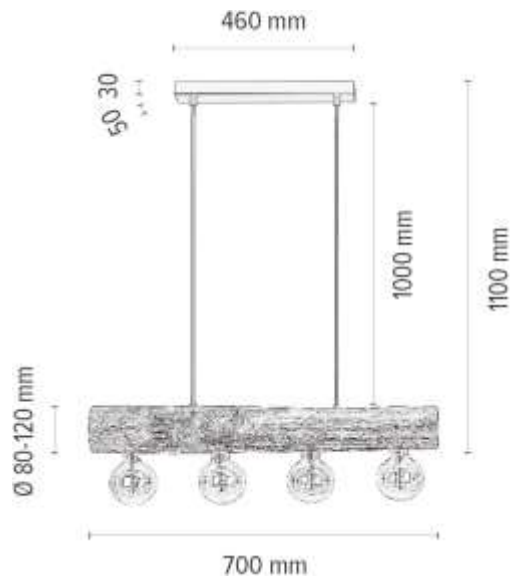

**MADE IN
EUROPE**

69880404

TRABO SIMPLE Pendant Lamp 4xE27 Max.60W

Material: Pine Wood/ Stained Pine Brown

Metal/Black

Cable: Black PVC