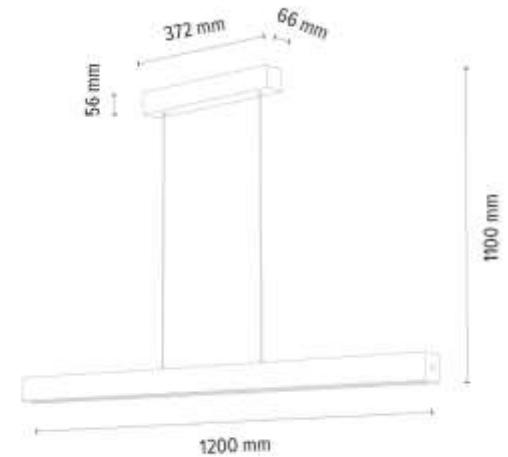

Cable: Transparent PVC

Touch Dimmer

Adjustable Suspension Height

The light in the up and down position

Touch dimmer

**MADE IN
EUROPE**

1037410300000

LEON Pendant lamp 3xLED Samsung
24V Integrated 58W 8824lm 3000K