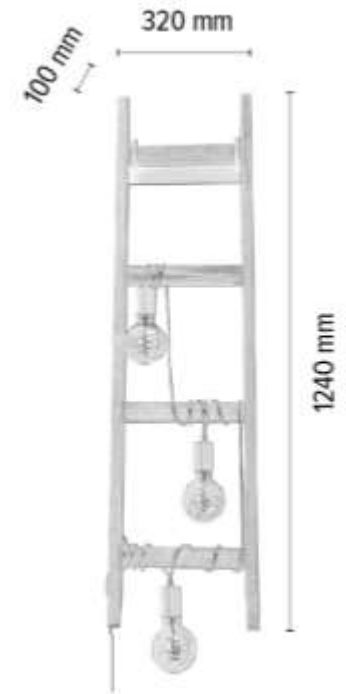

**MADE IN
EUROPE**

2035102900000

ESKALO Wall lamp 3xE27 Max.25W

Material: Pine Wood/Stained Pine Brown

Metal/Black

Cable: Black PVC

**BRITOP ECO
RESPONSIBILITY**