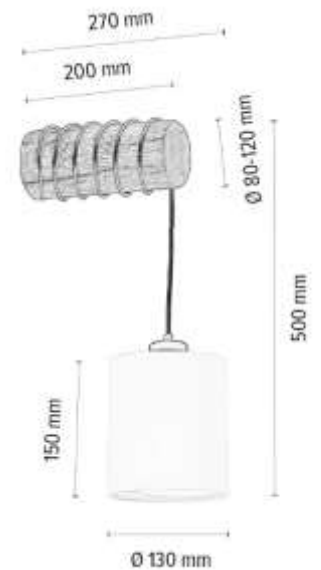

**MADE IN
EUROPE**

2015102810001

PIETRO Wall Lamp 1xE27 Max.25W

Material: Pine Wood/Stained Pine Brown

Cable: Black PVC

Shade: White Chintz