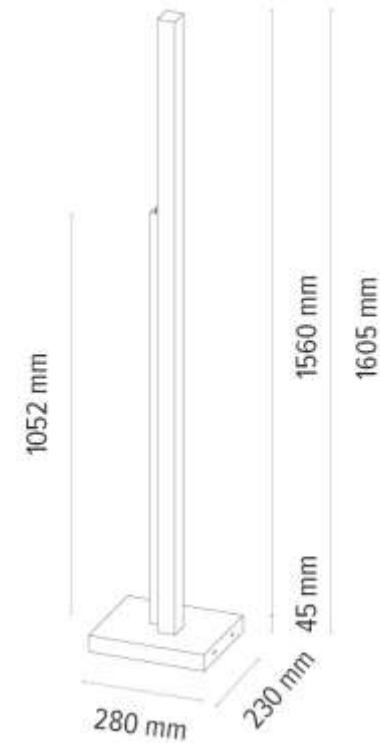

**MADE IN
EUROPE**

6027402300000

SOHO BLACK Floor Lamp 1xLED Samsung
24V Integrated 37,5W 5380lm 3000K

Material: Oak Wood/Oiled Oak

Metal/Black

Cable: Black Fabric

Touch Dimmer

Touch dimmer