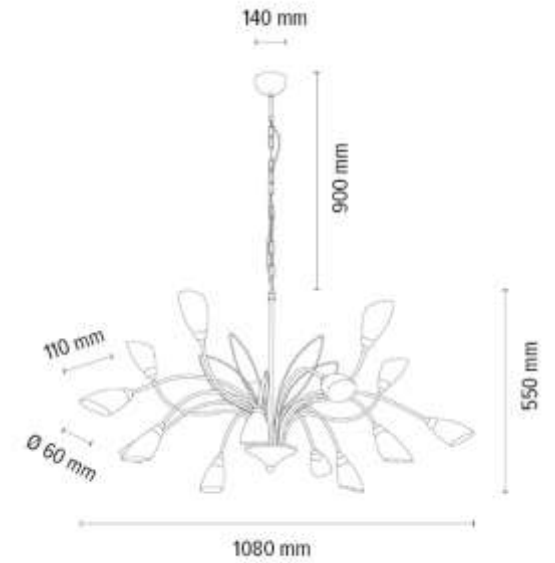

**MADE IN
EUROPE**

1150204520037

GLORIOSA Pendant lamp 15xG9 Max.6W LED

Material: Metal/White

Cable: Black PVC

Shade: White Glass