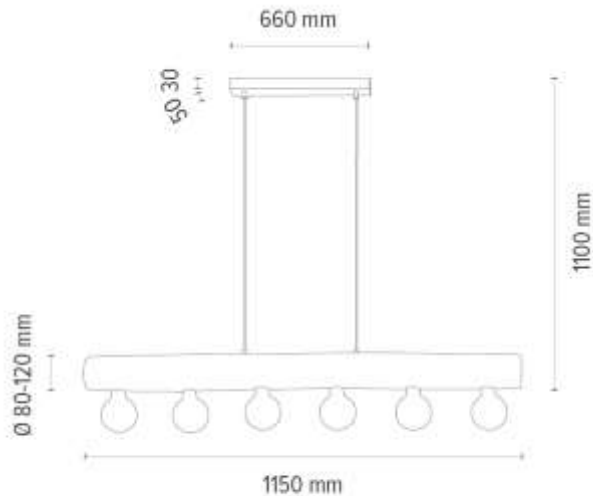

**MADE IN
EUROPE**

69881604

TRABO SIMPLE Pendant Lamp 6xE27 Max.60W

Material: Pine Wood/ Stained Pine Brown

Metal/Black

Cable: Black PVC