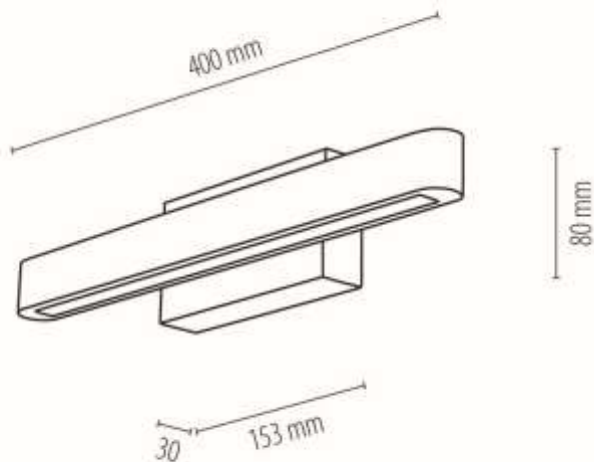

**MADE IN
EUROPE**

2017410000000

FORESTIER Wall Lamp 1xLED Samsung
12V Integrated 5,5W 527lm 3000K

Material: Oak Wood/Oiled Oak

Metal/Black

Touch Dimmer

Touch dimmer

You can find other products from the Forestier family in the BRITOP Made in EUROPE catalog page 167-177