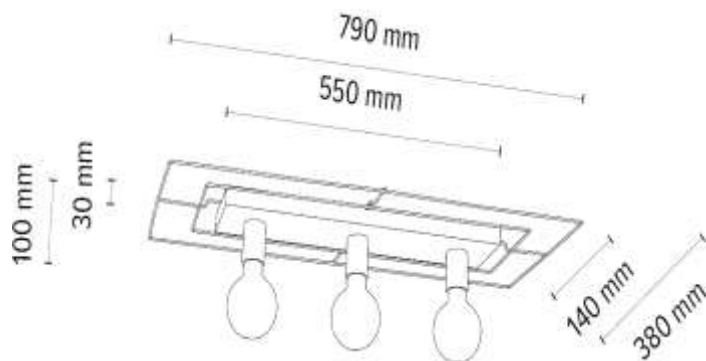

Black Metal

**MADE IN
EUROPE**

919404374

CHESTER Ceiling/Wall Lamp 3xE27 Max.60W

Material: Oak Wood/Oiled Oak

Black Metal

**MADE IN
EUROPE**

919403474