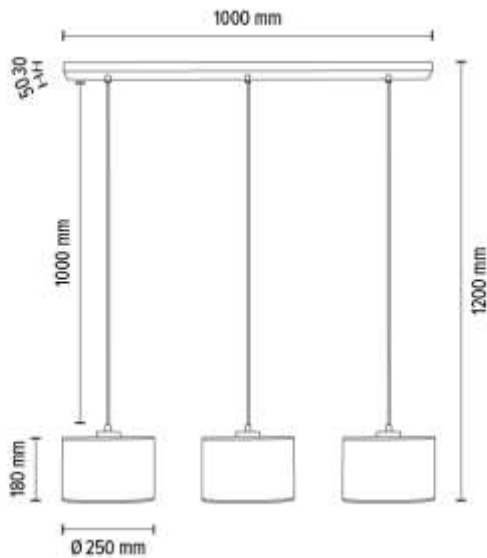

**MADE IN
EUROPE**

26910374

BOHO Pendant lamp 3xE27 Max.40W

Material: Oak wood/Oiled Oak

Cable: Transparent PVC

Shade: Beige Linen with black ribbon

You can find other products from the Boho family in the BRITOP Made in EUROPE catalog page 424-439