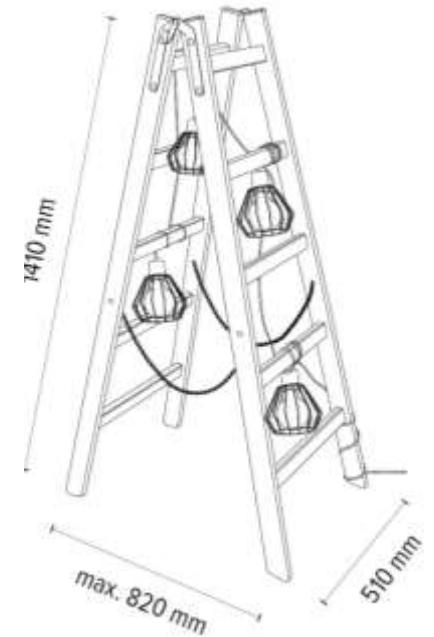

**MADE IN
EUROPE**

1229451

ESKALO Floor Lamp 4xE27 Max.15W

Material: Pine Wood/ Stained Pine Brown

Cable: Black PVC

Shade: Black Metal