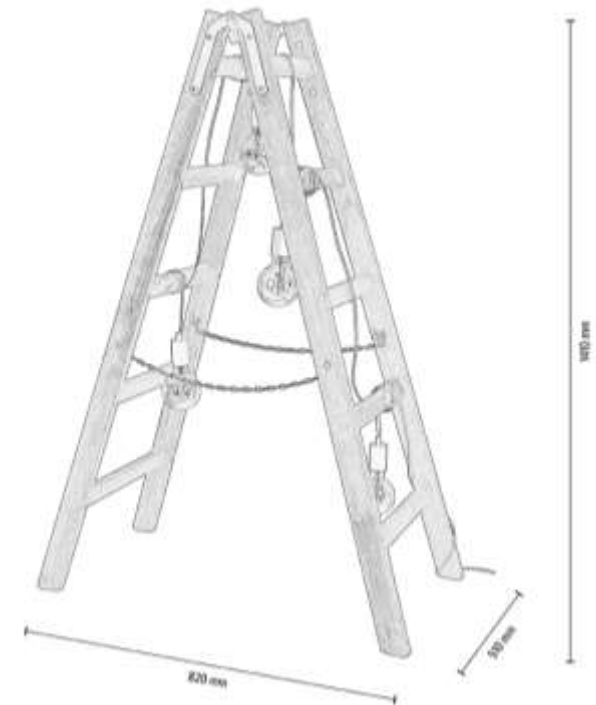

**MADE IN
EUROPE**

1219451

ESKALO Floor lamp 4xE27 Max.15W

Material: Pine Wood/Stained Pine Brown

Cable: Black PVC