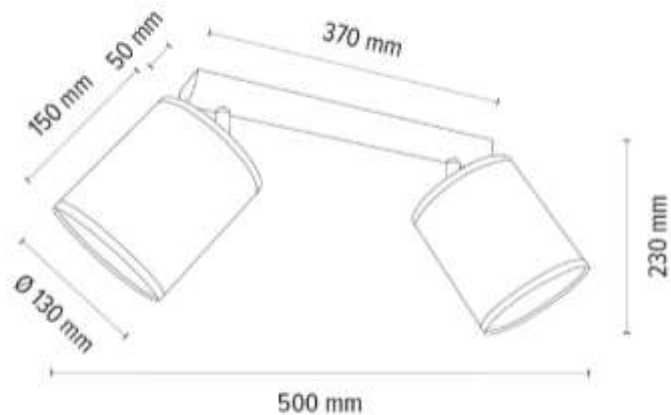

**MADE IN
EUROPE**

2027400811553

BENITA Ceiling Lamp 2xE27 Max.25W

Material: Oak Wood/Oiled Oak

Metal/Chrome

Shade: Brown-Black-Golden Copter
with black ribbon