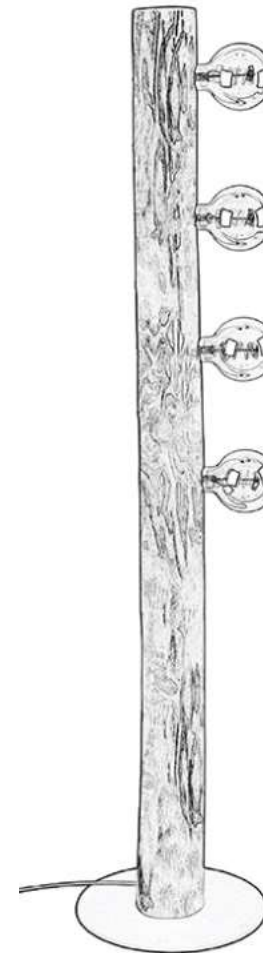

**MADE IN
EUROPE**

63544451

REMUS Floor Lamp 4xE27 Max.25W

Material: Pine Wood/ Stained Pine Brown

Metal/Black

Cable: Black PVC

Ø 300 mm

1150 mm