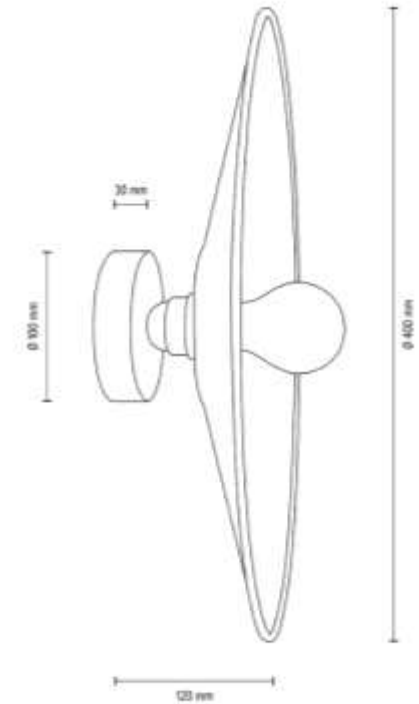

**MADE IN
EUROPE**

28959174

HATTU FLORAL Wall lamp with cable and plug&switch
1xE27 Max.25W

Material: Oak Wood/Oiled Oak

Cable: Black Fabric

Shade: Black Chintz/ Multicolor Silk