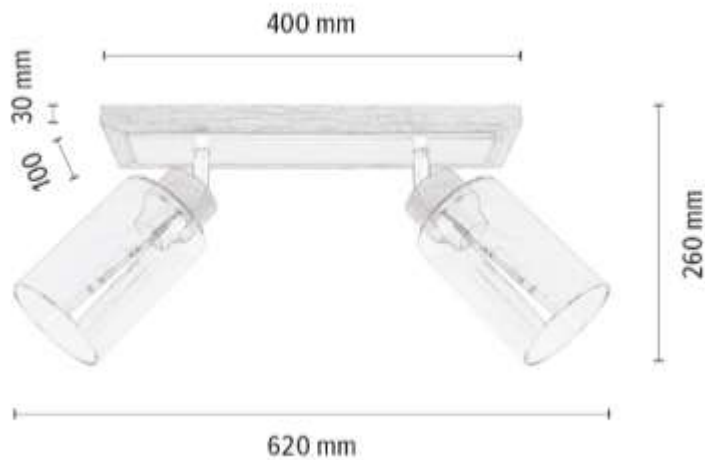

**MADE IN
EUROPE**

2027405520770

BELLA Ceiling lamp 2xE27 max. 60W

Material: Oak Wood/Oiled Oak

Metal/Black

Shade: White Glass