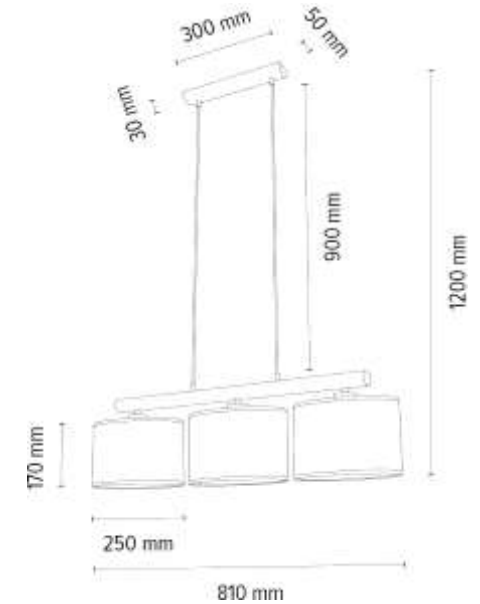

**MADE IN
EUROPE**

1037400111557

MERCEDES Pendant Lamp 3xE27 Max.40W

Material: Oak Wood/Oiled Oak

Cable: Transparent PVC

Shade: White Copter