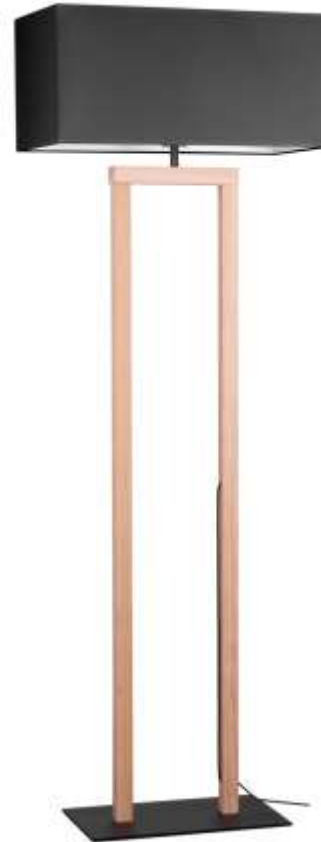

**MADE IN
EUROPE**

8724174

SOMBRA Floor Lamp 1xE27 Max.40W

Material: Oak wood/Oiled Oak

Metal/Black

Cable: Black PVC

Shade: Black Chintz

**BRITOP ECO
RESPONSIBILITY**