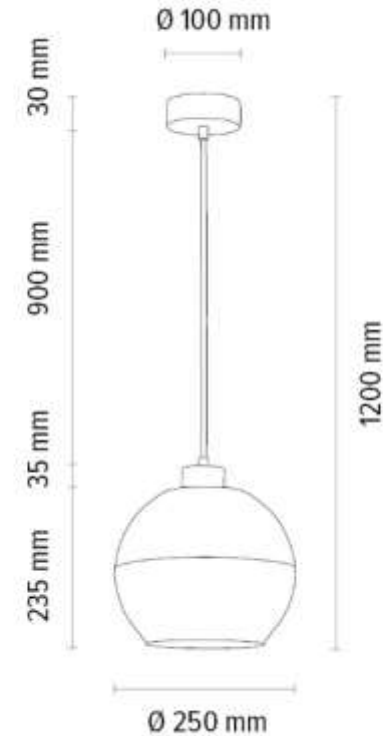

**MADE IN
EUROPE**

1017406921511

LINEA Pendant lamp 1xE27 Max.60W

Material: Oak Wood/ Oiled Oak

Cable: Transparent PVC

Shade: Frosted Glass

**MADE IN
EUROPE**

1860374R