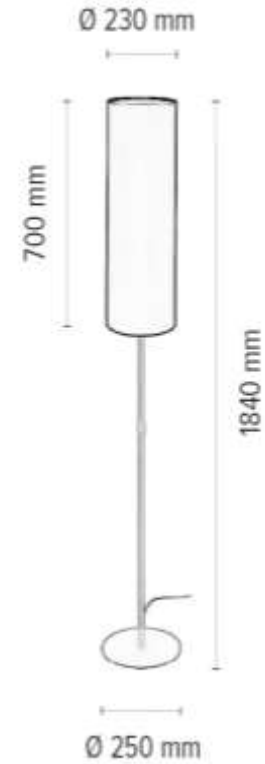

**MADE IN
EUROPE**

6010404410476

TINA Floor Lamp 1xE27 Max.60W

Material: Metal/Black

Cable: Black PVC

Shade: White Chintz

**MADE IN
EUROPE**

6010204510695