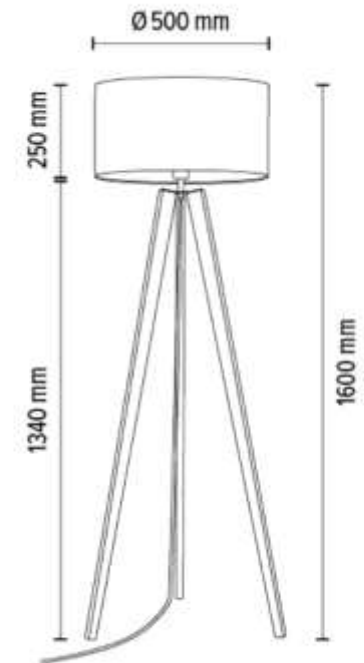

Cable: Black PVC

Shade: Beige Linen

**MADE IN
EUROPE**

7017408011668

NIGELLA Table Lamp 1xE27 Max.25W

Material: Oak Wood/Oiled Oak

Cable: Black PVC

Shade: Beige Linen