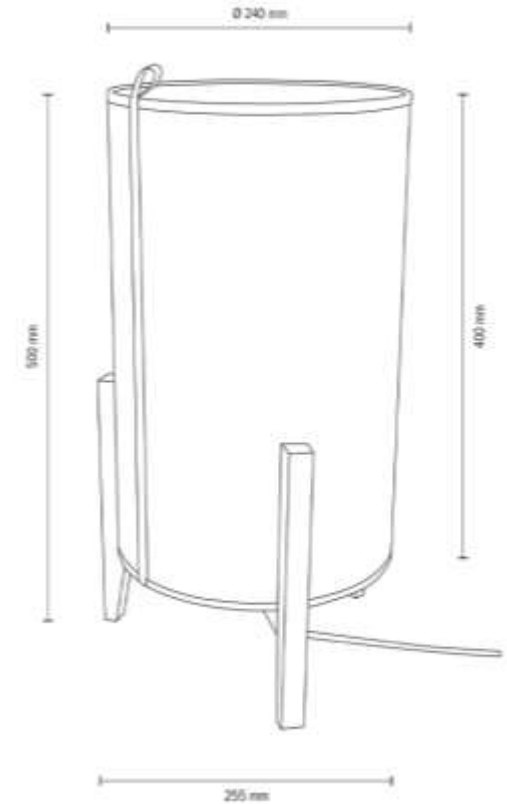

**MADE IN
EUROPE**

73729174

CASIOPEA Table Lamp 1xE27 Max. 40W

Material: Oak Wood/Oiled Oak

Cable: Black Fabric

Shade: Beige Jute