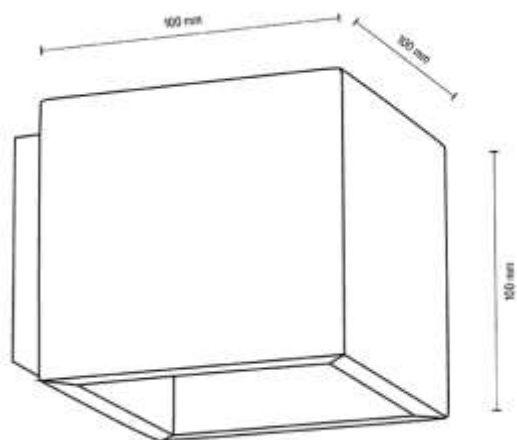

**MADE IN
EUROPE**

20256104

BLOCK WOOD Wall Lamp 1xG9 Max.6W LED

Material: Pine Wood/Stained Pine Walnut

Metal/Black