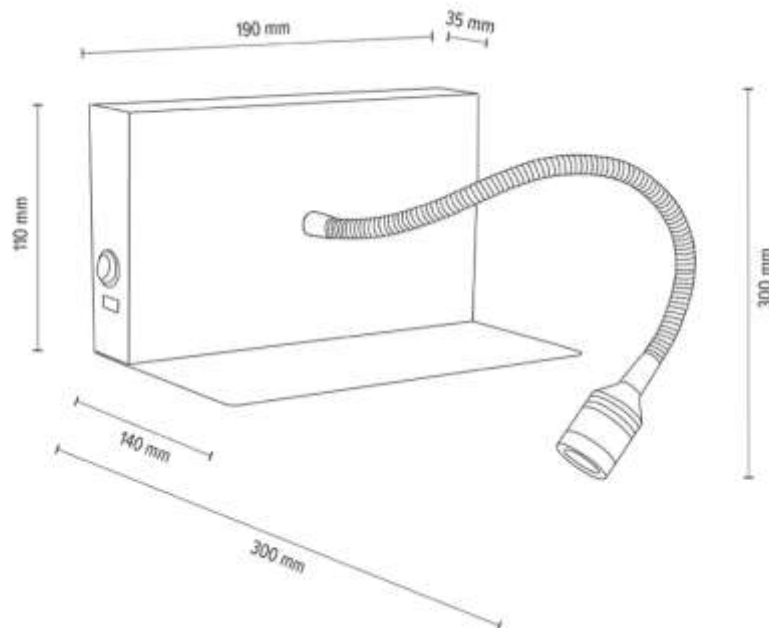

**MADE IN
EUROPE**

2017406400000

LECTOR Wall lamp with switch, shelf, USB and movable reading arm

Incl. 1xLED Integrated 2,5W Ra90 110lm 4000K

Material: Oak Wood/ Oiled Oak

Metal/Black