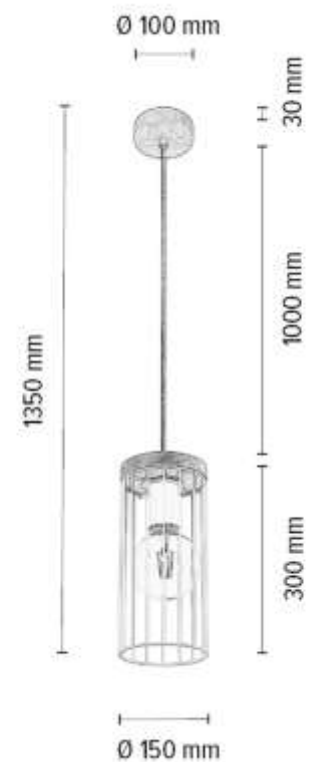

Material: Oak Wood/Oiled Oak

Shade: White Metal

**MADE IN
EUROPE**

1017406630077

TIMEO Pendant Lamp 1xE27 Max.60W

Material: Oak Wood/Oiled Oak

Cable: Transparent PVC

Shade: White Metal