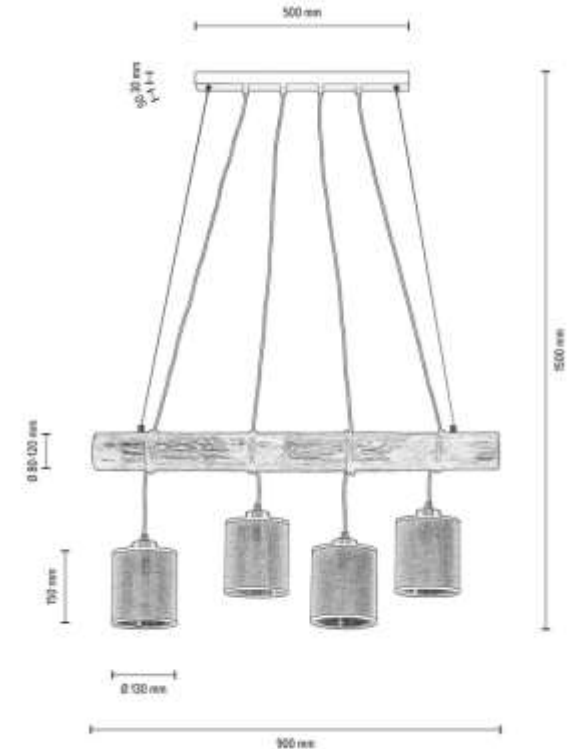

68859456

NEGRO Pendant Lamp 4xE27 Max.25W

Material: Pine Wood/ Stained Pine Walnut

Metal/Black

Cable: Black PVC

Shade: Natural Linen with black ribbon

**MADE IN
EUROPE**

68859556