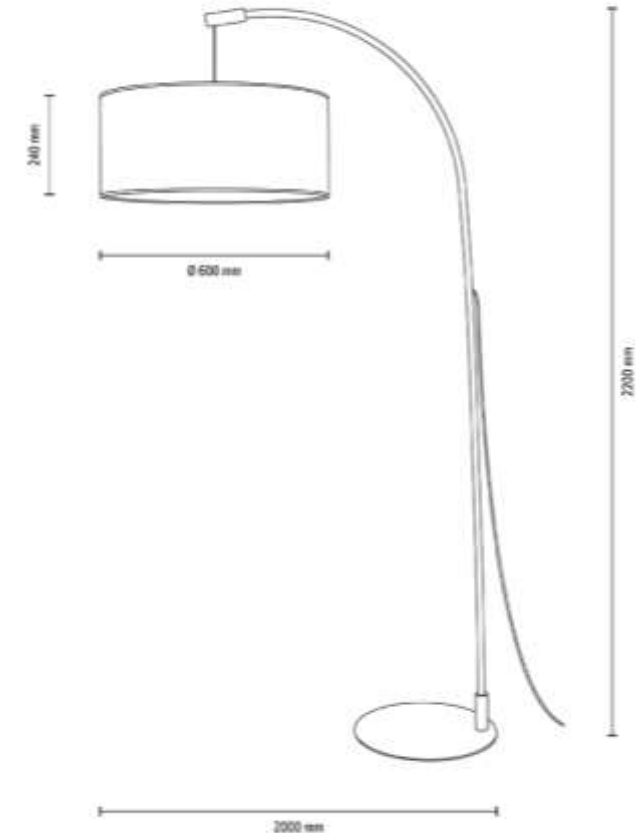

**MADE IN
EUROPE**

6010404111603

BRINDILLE Floor Lamp 1xE27 Max.60W

Material: Metal/Black

Oak Wood/Oiled Oak

Cable: White Fabric

Shade: Beige Jute