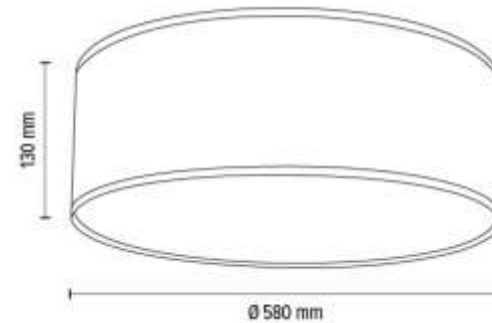

**MADE IN
EUROPE**

47965802

NEGRO Ceiling Lamp 4xE27 Max.25W

Material: Metal/ White

Shade: Natural Linen with black ribbon

Easy assembling on magnets

**MADE IN
EUROPE**

77771974