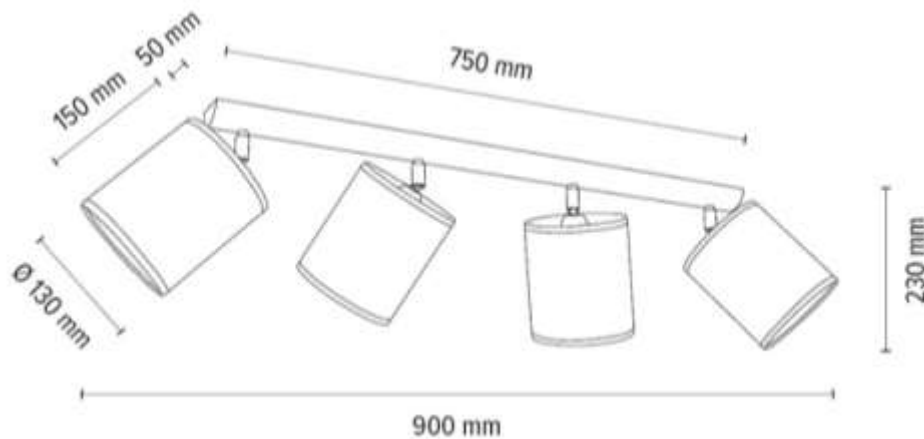

**MADE IN
EUROPE**

2047400611549

BENITA Ceiling Lamp 4xE27 Max.25W

Material: Oak Wood/Oiled Oak

Metal/Chrome

Shade: White Copter