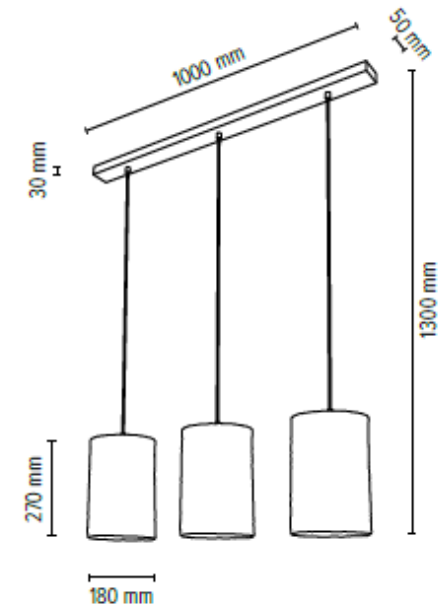

MADE IN
EUROPE

1990356

BOUCLE Pendant Lamp 3xE27 Max.25W

Material: Pine Wood/Stained Pine Walnut

Cable: Transparent PVC

Shade: White Boucle PET fabric