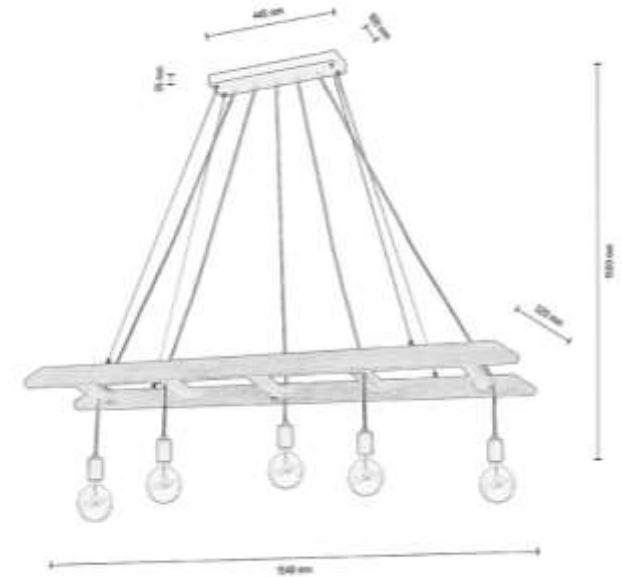

Metal/Black

Cable: Black PVC

**MADE IN
EUROPE**

7219556

ESKALO Pendant lamp 5xE27 Max.60W

Material: Pine Wood/ Stained Pine Walnut

Metal/Black

Cable: Black PVC