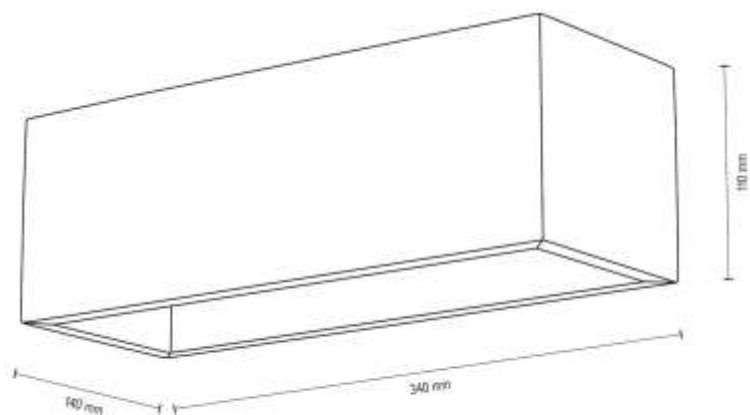

**MADE IN
EUROPE**

2251256

FIREFLY Wall lamp 2xG9 Max.6W LED

Material: Pine Wood/Stained Pine Walnut

Metal/Black