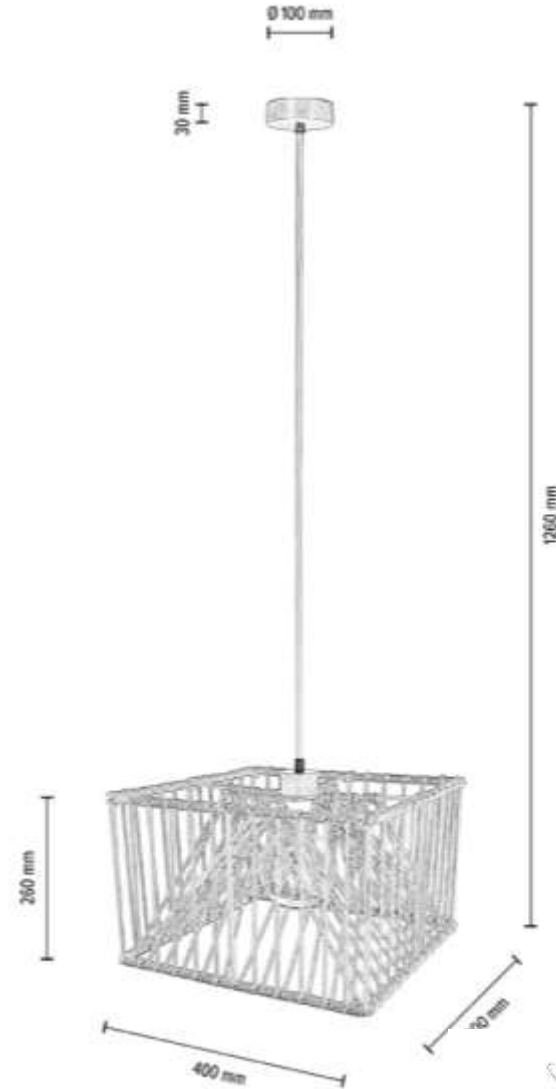

**MADE IN
EUROPE**

184717174

REVE Pendant Lamp 1xE27 Max.15W LED

Material: Oak Wood/Oiled Oak

Cable: Natural Fabric

Shade: Creamy Braided Cotton Cord