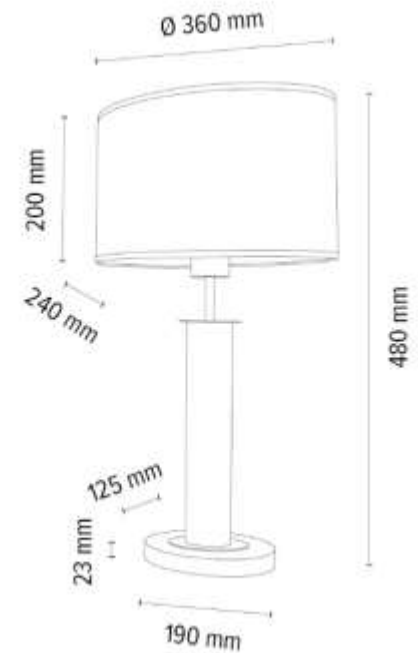

**MADE IN
EUROPE**

7017400111557

MERCEDES Table lamp 1xE27 Max.40W

Material: Oak Wood/ Oiled Oak

Metal/ Satin

Cable: Anthracite PVC

Shade: White Copter