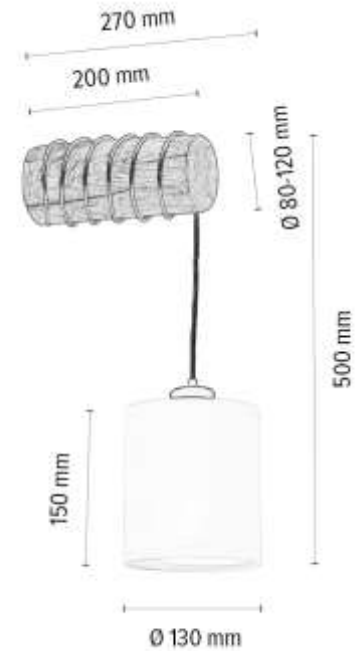

**MADE IN
EUROPE**

68999151

TRENO Wall lamp 1xE27 Max.25W

Material: Pine Wood/Stained Pine Brown

Metal/Black

Cable: Black PVC

Shade: Beige Jute