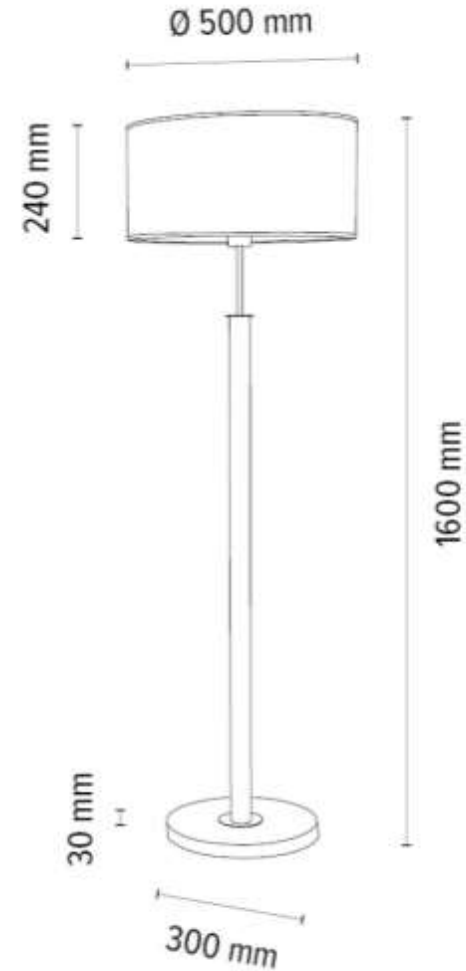

**MADE IN
EUROPE**

6017400511529

BENITA Floor Lamp 1xE27 Max.60W

Material: Oak Wood/Oiled Oak

Metal/Satin

Cable: Anthracite Fabric

Shade: Cream-Silver Copter