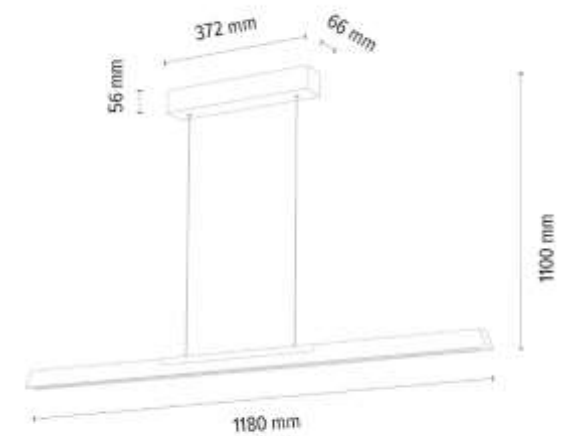

**MADE IN
EUROPE**

1017401600000

JONAS BLACK Pendant lamp 1xLED Samsung
24V Integrated 16,5W 2367lm 3000K

Material: Oak Wood/Oiled Oak

Metal/Black

Touch Dimmer

Adjustable Suspension Height

Touch dimmer