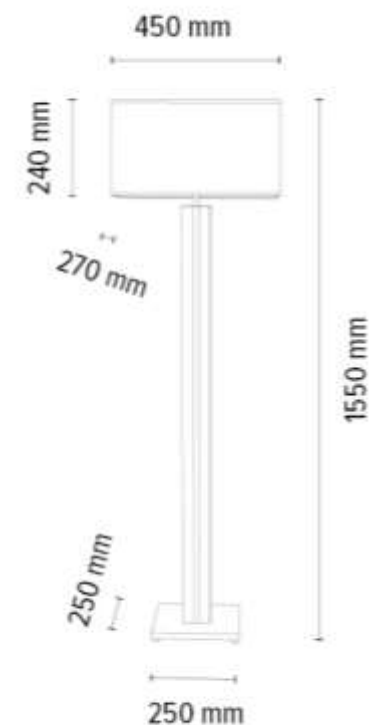

**MADE IN
EUROPE**

660319187

FLAME Floor lamp 1xE27 Max.60W
1xLED 12V Integrated 16W 650lm
3000K

Touch Dimmer

Material: MDF/Oak Veneer

Cable: Black PVC

Shade: Beige Linen

You can find other products from the Flame family in the BRITOP Made in EUROPE catalog page 186-179