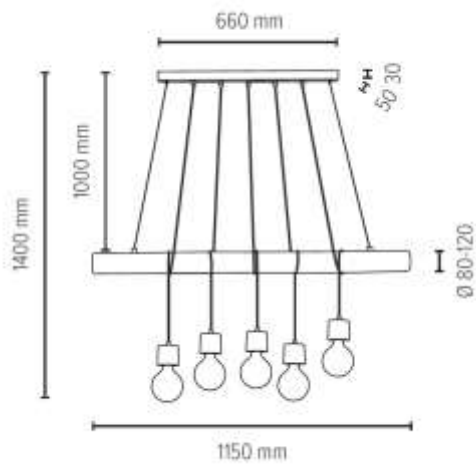

Cable: Black PVC

**MADE IN
EUROPE**

68315556

TRABO PINO Pendant Lamp 5xE27 Max.60W

Material: Pine Wood/Stained Pine Walnut

Metal/Black

Cable: Black PVC

**MADE IN
EUROPE**