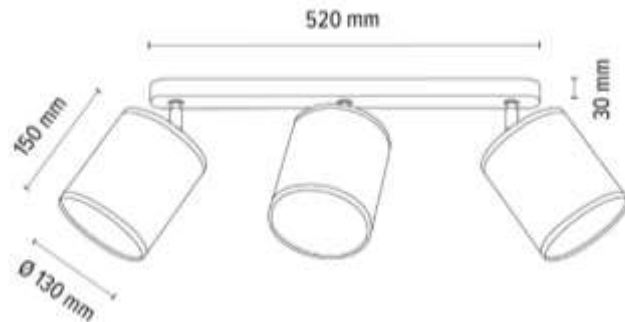

**MADE IN
EUROPE**

2037404410796

HONUS Ceiling lamp 3xE27
Max.25W

Material: Oak Wood/Oiled Oak

Shade: Golden Wallpaper