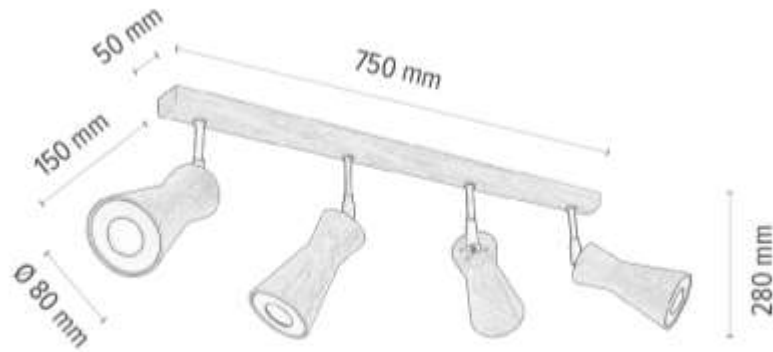

**MADE IN
EUROPE**

2047401500000

THORIS Ceiling Lamp incl. 4xLED 5W

Material: Oak Wood/Oiled Oak

Metal/Black