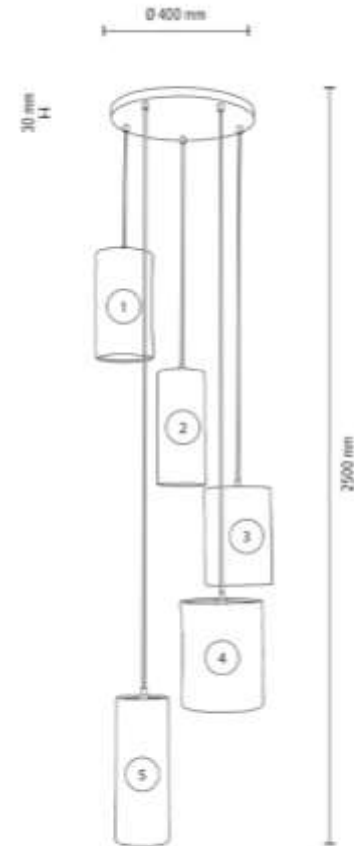

**MADE IN
EUROPE**

1057410019999

BOUCLE Pendant Lamp 5xE27 Max.25W

Material: Oak Wood/Oiled Oak

Cable: Transparent PVC

Shade: White Boucle PET fabric

- ① Boucle A0785 | Fi 150 H 300
- ② Boucle A0786 | Fi 130 H 330
- ③ Boucle A0787 | Fi 180 H 270
- ④ Boucle A0788 | Fi 200 H 270
- ⑤ Boucle A0789 | Fi 130 H 360