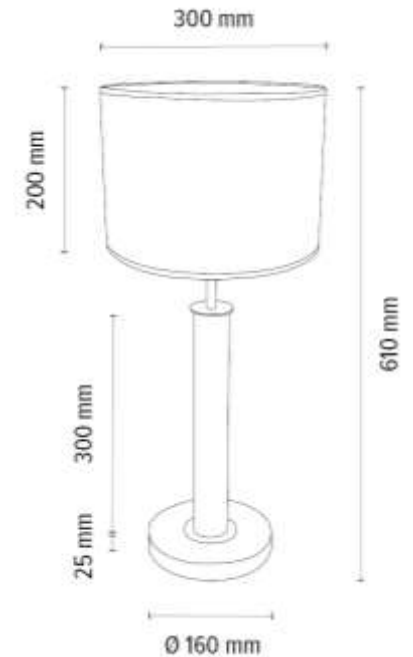

**MADE IN
EUROPE**

7017400811552

BENITA Table Lamp 1xE27 Max. 60W

Material: Oak Wood/Oiled Oak

Metal/Black

Cable: Black Fabric

Shade: Brown-Black-Golden Copter
with black ribbon