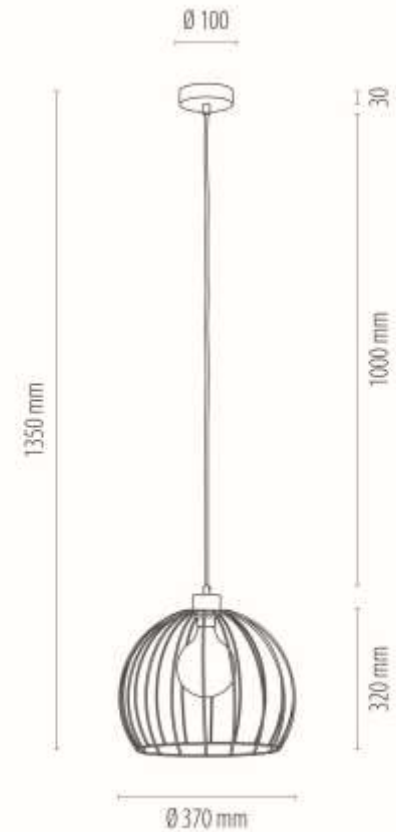

**MADE IN
EUROPE**

1017408630081

COOP Pendant Lamp 1xE27 Max.60W

Material: Oak Wood/Oiled Oak

Cable: Transparent PVC

Shade: White Metal

You can find other products from the Coop family in the BRITOP Made in EUROPE catalog page 249-265