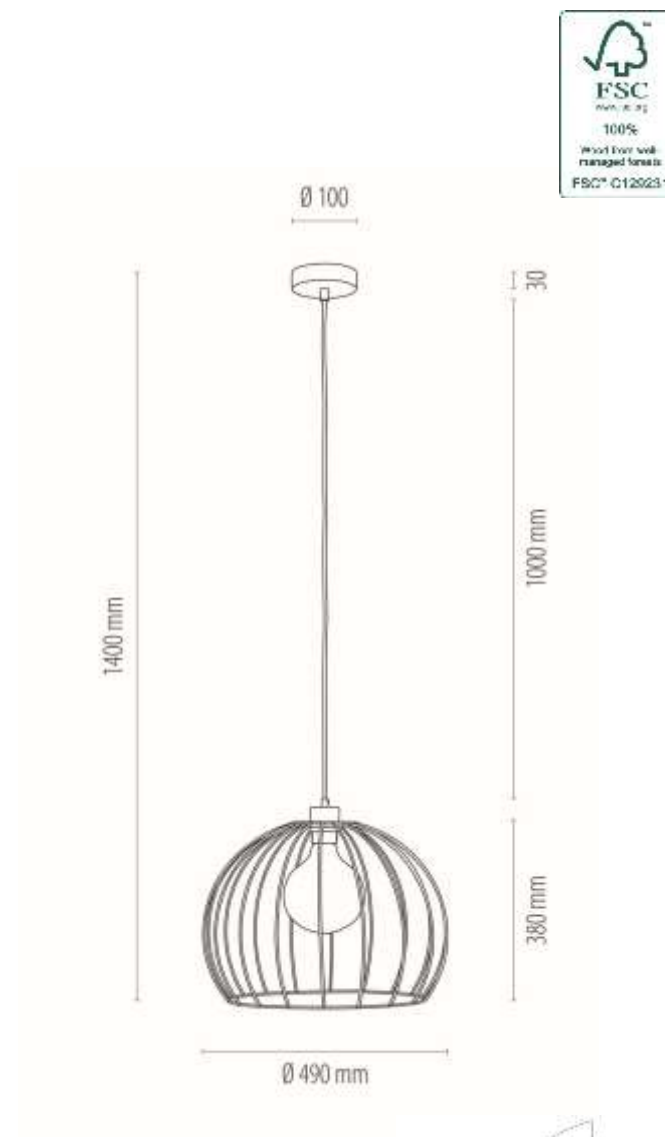

**MADE IN
EUROPE**

1017406430082

COOP Pendant Lamp 1xE27 Max.60W

Material: Oak Wood/Oiled Oak

Cable: Transparent PVC

Shade: White Metal

You can find other products from the Coop family in the BRITOP Made in EUROPE catalog page 249-265