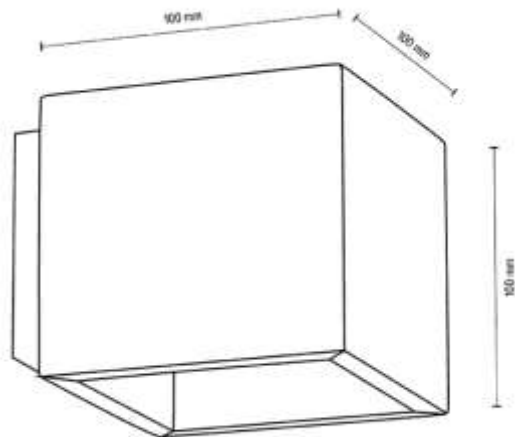

**MADE IN
EUROPE**

2251104

BLOCK WOOD Wall Lamp 1xG9 Max.6W LED

Material: Oak Wood/Oiled Oak

Metal/Black