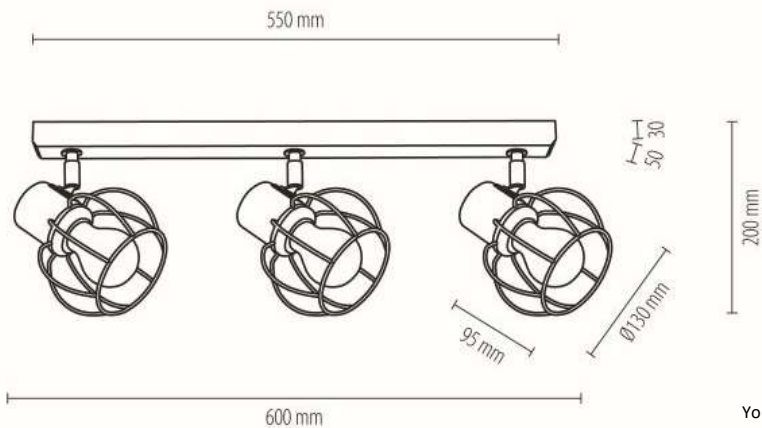

**MADE IN
EUROPE**

2037411531186

PHIPHI Ceiling lamp 3xE27 Max.25W

Material: Oak Wood/Oiled Oak

Shade: Black Metal

You can find other products from the PHIPHI family in the BRITOP Made in EUROPE catalog page 270-273