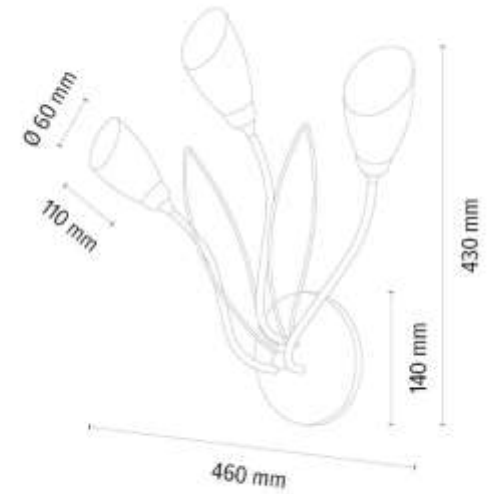

**MADE IN
EUROPE**

2030401620037

GLORIOSA Wall lamp 3xG9 Max.6W LED

Material: Metal/Black

Shade: White Glass