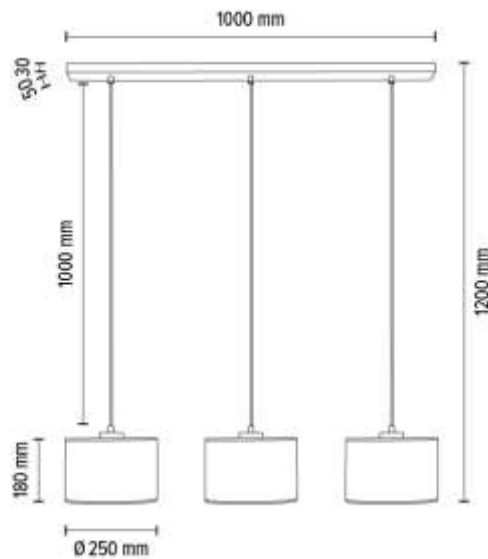

Cable: Black PVC

Shade: Natural Linen with black ribbon

**MADE IN
EUROPE**

16970374

NEGRO Pendant lamp 3xE27 Max.40W

Material: Oak Wood/Oiled Oak

Cable: Black PVC

Shade: Natural Linen with black ribbon