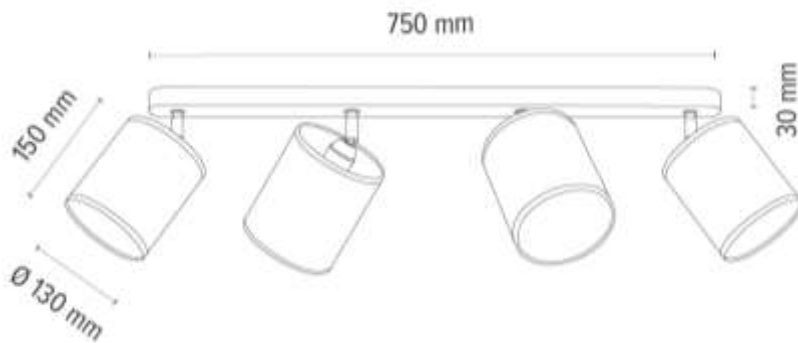

Shade: **White Cellulose Eco**

**MADE IN
EUROPE**

2047404911451

ZELLUS Ceiling Lamp 4xE27 Max.25W

Material: Oak Wood/Oiled Oak

Shade: **White Cellulose Eco**

**MADE IN
EUROPE**

Lamp shade fixed
to magnets