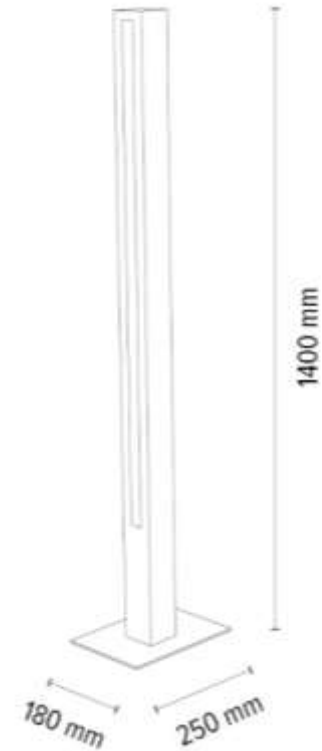

**MADE IN
EUROPE**

Touch dimmer

6017401600000

LEON Floor lamp 1xLED Samsung
24V Integrated 32W 4734lm 3000K

Material: Oak Wood/ Oiled Oak

Metal/ Black

Cable: Black PVC

Touch Dimmer