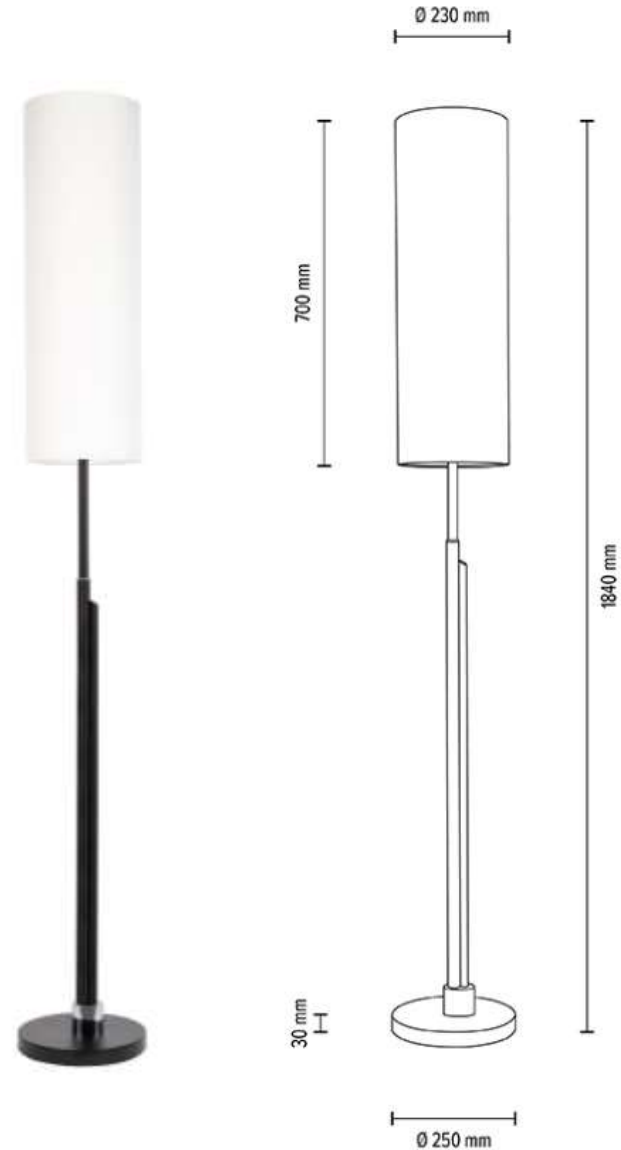

**MADE IN
EUROPE**

15921104

ELEGANTA Floor Lamp Incl. LED 22W

1800lm+500lm 3000K

Material: Metal/Black

Cable: Black PVC

Shade: White Chintz