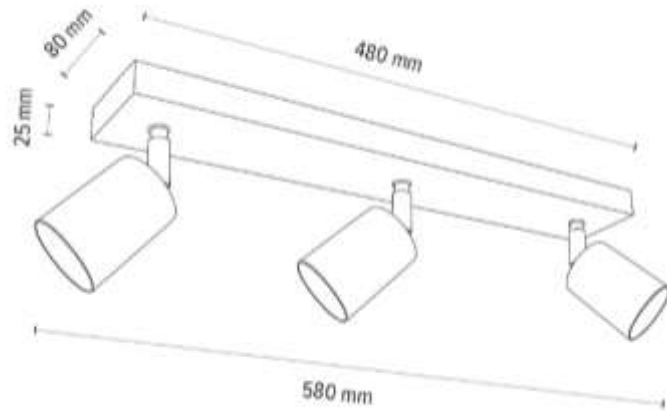

**MADE IN
EUROPE**

2037403300000

MONALOO Ceiling Lamp 3xGU10 Max.5W Ra 90

Material: Oak Wood/Oiled Oak

White Metal