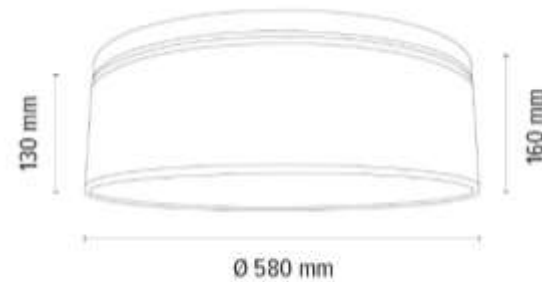

47965874

NEGRO Ceiling Lamp 4xE27 Max.25W

Material: Oak Wood/Oiled Oak

Shade: Natural Linen with black ribbon