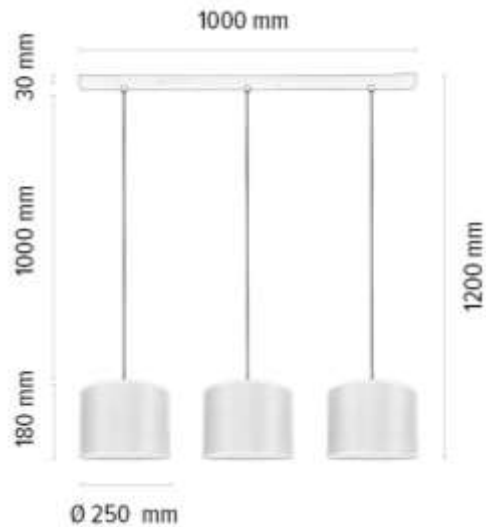

**MADE IN
EUROPE**

1037400811551

BENITA Pendant Lamp 3xE27 Max.40W

Material: Oak Wood/Oiled Oak

Cable: Black Fabric

Shade: Brown-Black-Golden Copter
with black ribbon