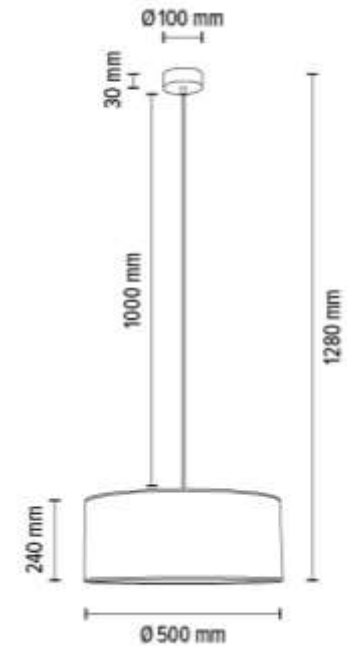

**MADE IN
EUROPE**

1017407610798

HONUS Pendant lamp 1xE27
Max.25W

Material: Oak Wood/Oiled Oak

Cable: Black ECO

Shade: Golden Wallpaper