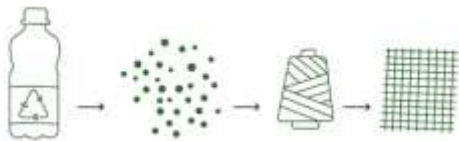

**MADE IN
EUROPE**

1017409710787

BOUCLE Pendant Lamp 1xE27 Max.25W

Material: Oak Wood/Oiled Oak

Cable: Transparent PVC

Shade: White Boucle PET fabric