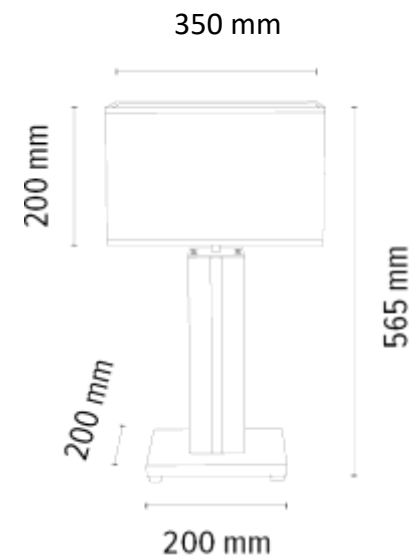

MILANO Table lamp 1xE27 Max.40W

Material: MDF/Oak Veneer

Cable: Black PVC

Shade: Beige Linen

Touch dimmer

You can find other products from the Flame family in the BRITOP Made in EUROPE catalog page 186-179