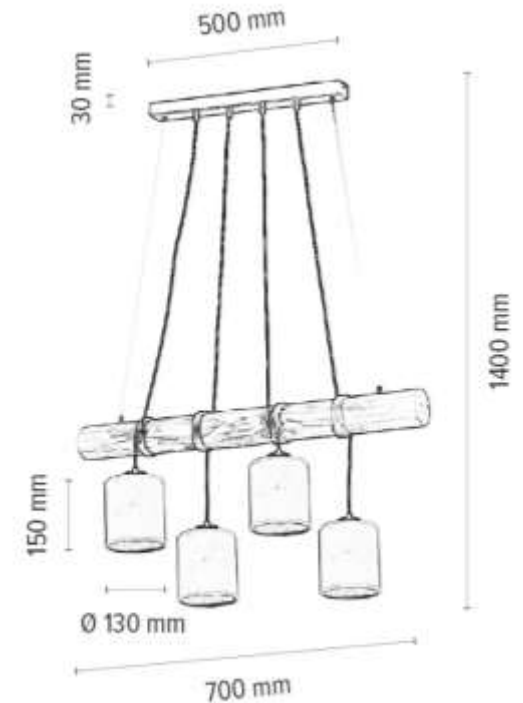

**MADE IN
EUROPE**

61999451

TRABO JUTE Pendant Lamp 4xE27
Max.25W

Material: Pine Wood/ Stained Pine Brown

Metal/Black

Cable: Black PVC

Shade: Beige Jute