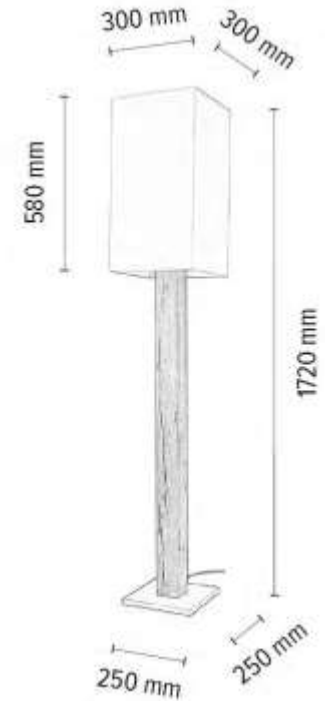

**MADE IN
EUROPE**

64529187

MAGNITA Floor lamp 1xE27 Max.60W

Material: MDF/Oak Veneer

Metal/ Black

Cable: Black PVC

Shade: White Chintz

**BRITOP ECO
RESPONSIBILITY**