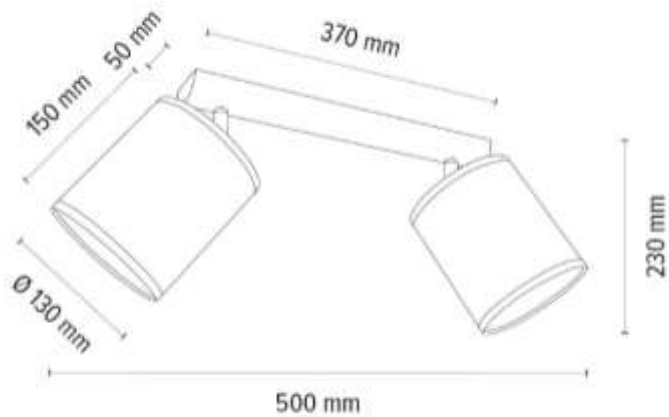

**MADE IN
EUROPE**

2027400411527

BENITA Ceiling Lamp 2xE27 Max.25W

Material: Oak Wood/Oiled Oak

Metal/Chrome

Shade: Cream-Silver Copter