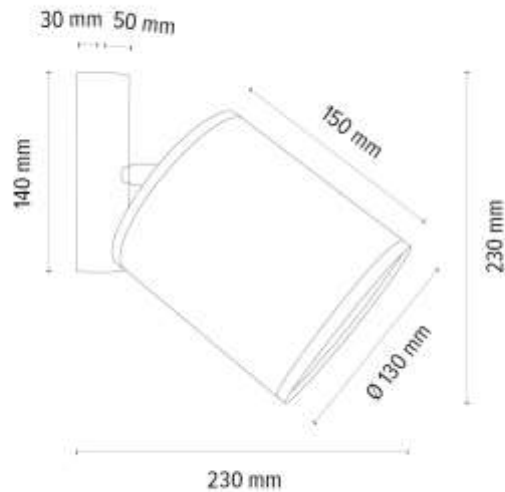

**MADE IN
EUROPE**

2017400711553

BENITA Wall Lamp 1xE27 Max.25W

Material: Oak Wood/Oiled Oak

Shade: Brown-Black-Golden Copter
with black ribbon

**MADE IN
EUROPE**

2027400811553

BENITA Ceiling Lamp 2xE27 Max.25W