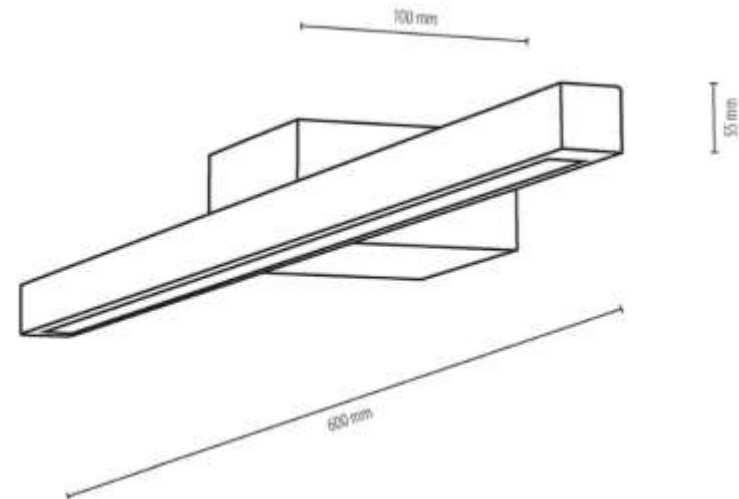

**MADE IN
EUROPE**

8953174

AQUA VIVA Bathroom Wall Lamp
1xLED Samsung 24V Integrated 9W
770lm 3000K

Material: Oak Wood/Oiled Oak

IP44

You can find other products from the Aqua Viva family in the BRITOP Made in EUROPE catalog page 155-161