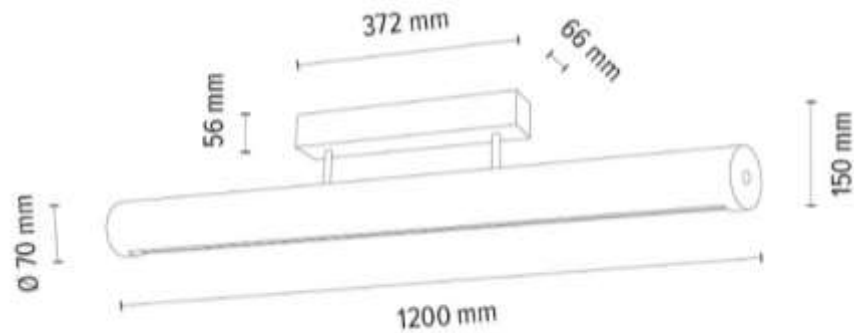

**MADE IN
EUROPE**

4017400400000

CONOR Ceiling Lamp 1xLED Samsung
24V Integrated 34,5W 4950lm 3000K

Material: Oak Wood/Oiled Oak

Metal/Stainless Steel

Klick&Dim