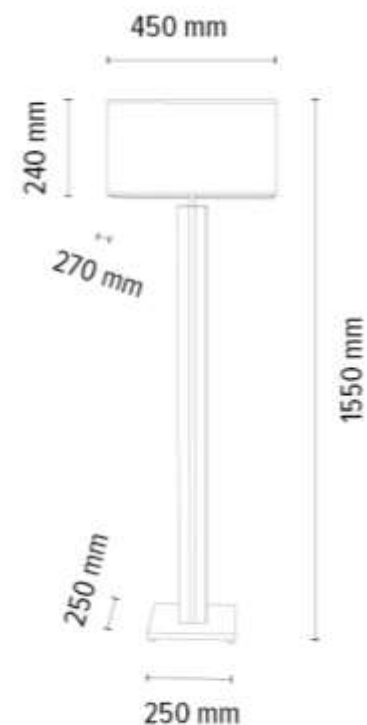

You can find other products from the Flame family in the BRITOP Made in EUROPE catalog page 186-179