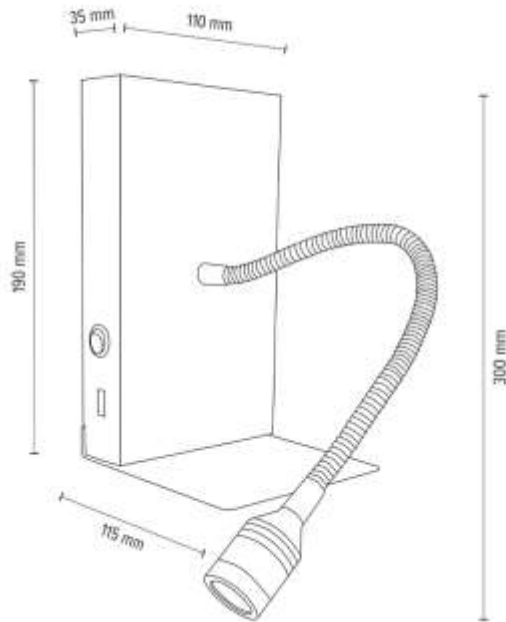

**MADE IN
EUROPE**

5722174

LECTOR Wall lamp with switch, shelf, USB and movable reading arm

Incl. 1xLED Integrated 2,5W Ra90 110lm 4000K

Material: Oak Wood/ Oiled Oak

Metal/Black