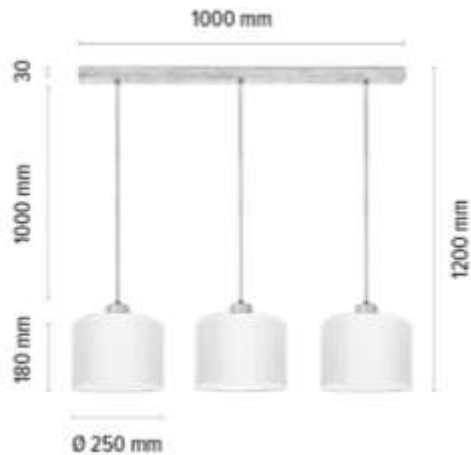

**MADE IN
EUROPE**

1037407811468

ZELLUS Pendant Lamp 3xE27 Max.25W

Material: Oak Wood/Oiled Oak

Cable: Natural Fabric

Shade: **White Cellulose Eco**