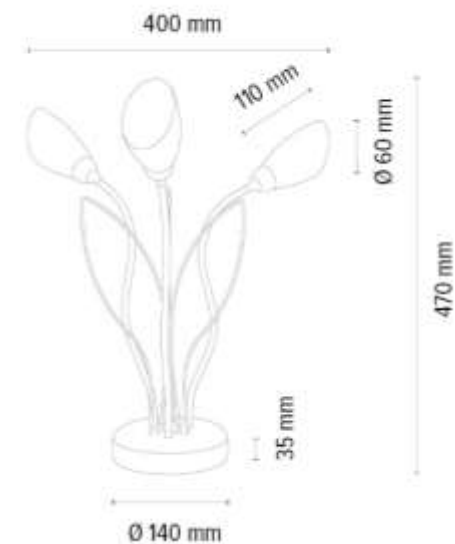

**MADE IN
EUROPE**

7030201720037

GLORIOSA Table lamp 3xG9 Max.6W LED

Material: Metal/White

Cable: Black PVC

Shade: White Glass