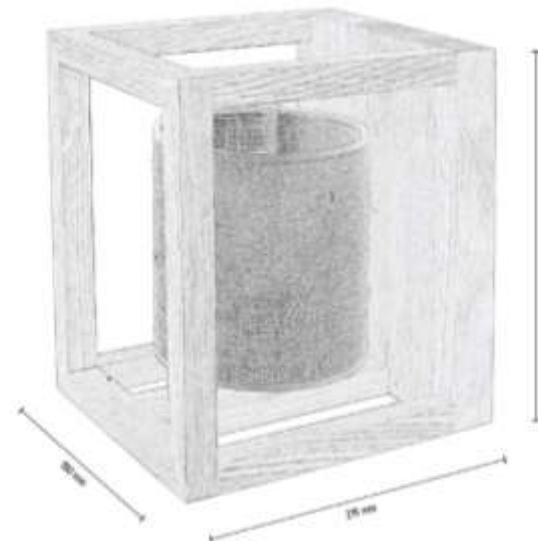

LUNOS Wall lamp 1xE27 Max.25W

Material: Oak Wood/ Oiled Oak

Metal/ Black

Shade: Beige Jute

**MADE IN
EUROPE**

9454174

LUNOS Ceiling lamp 1xE27 Max.25W

Material: Oak Wood/ Oiled Oak