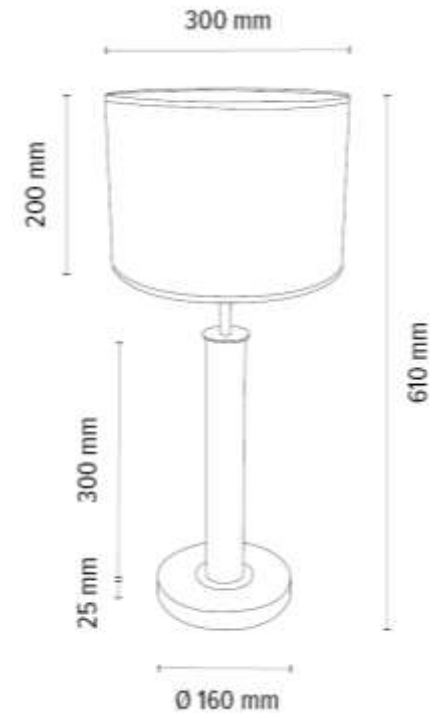

**MADE IN
EUROPE**

7017400611547

BENITA Table Lamp 1xE27 Max.
60W

Material: Oak Wood/Oiled Oak

Metal/Satin

Cable: Anthracite Fabric

Shade: White Copter