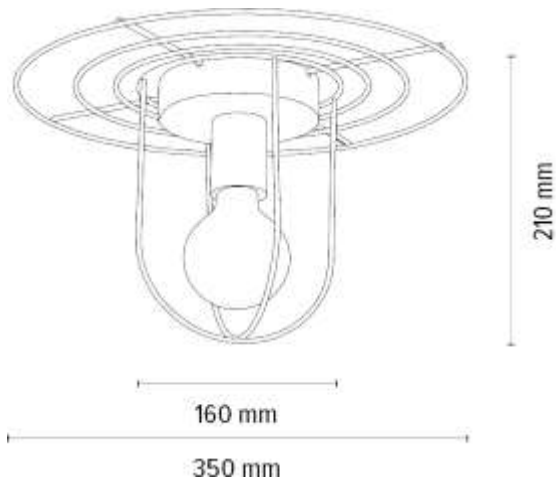

Material: Oak Wood/Oiled Oak

Black Metal

**MADE IN
EUROPE**

919407174

CHESTER Ceiling/Wall Lamp 1xE27 Max. 60W

Material: Oak Wood/Oiled Oak

Black Metal

**MADE IN
EUROPE**