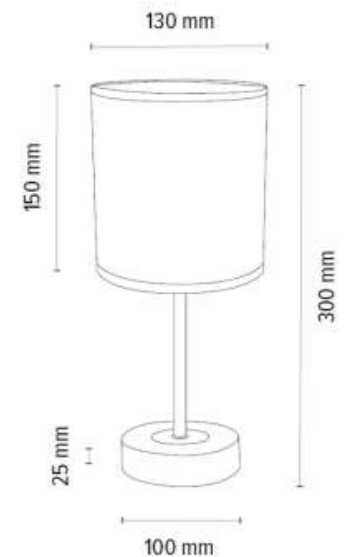

**MADE IN
EUROPE**

7017401011553

BENITA Table Lamp 1xE27 Max. 60W

Material: Oak Wood/Oiled Oak

Metal/Black

Cable: Black Fabric

Shade: Brown-Black-Golden Copter
with black ribbon