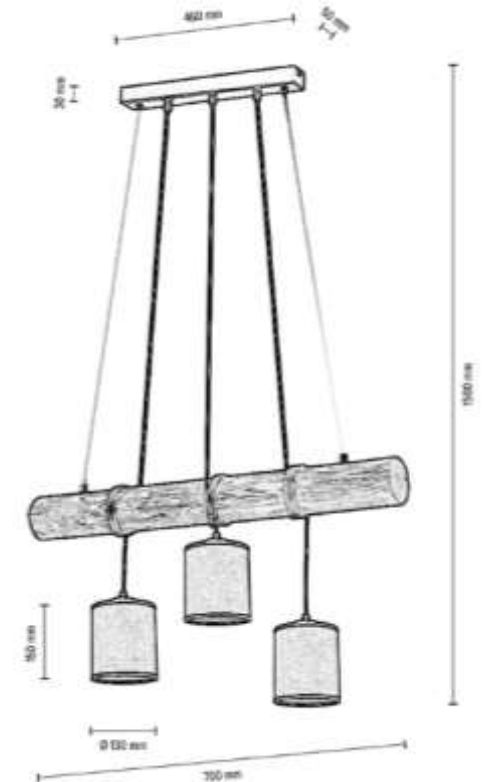

**MADE IN
EUROPE**

68859356

NEGRO Pendant Lamp 3xE27 Max.25W

Material: Pine Wood/ Stained Pine Walnut

Metal/Black

Cable: Black PVC

Shade: Natural Linen with black ribbon

**MADE IN
EUROPE**