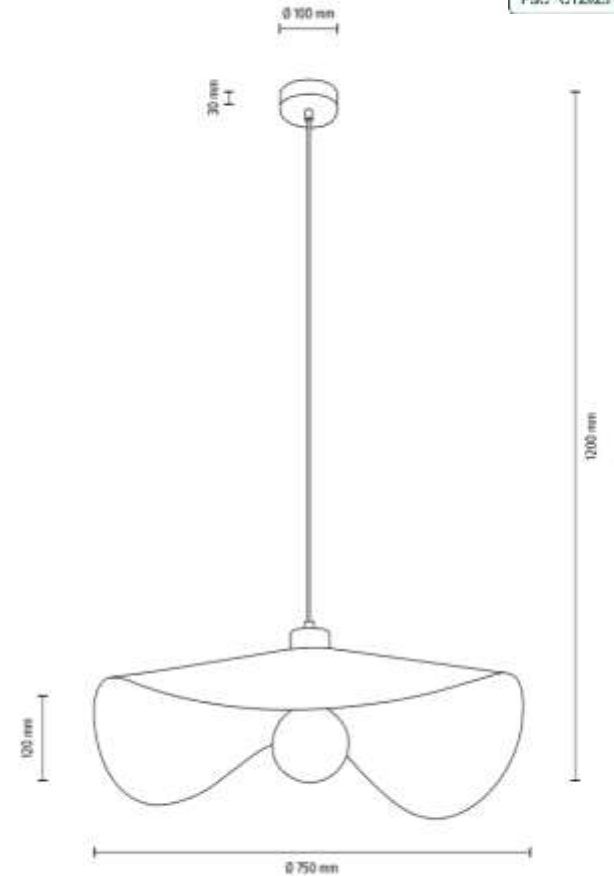

**MADE IN
EUROPE**

1017406211594

HATTU Pendant Lamp 1xE27 Max.40W

Material: Oak Wood/Oiled Oak

Cable: Black Fabric

Shade: Beige Linen