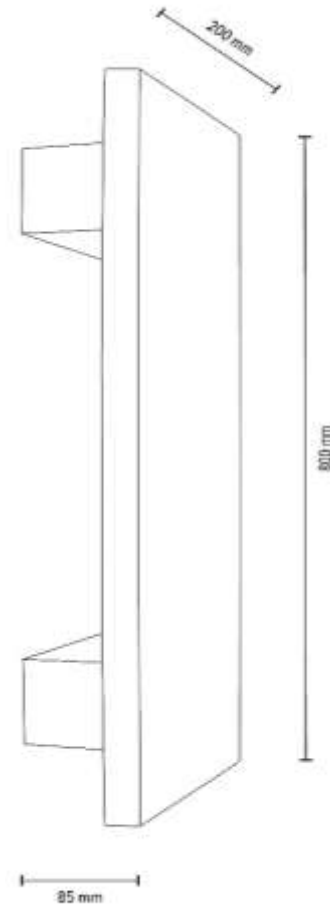

**MADE IN
EUROPE**

1647274

TABLO Wall lamp 1xLED Samsung
24V Integrated 9W 1291lm 3000K

Material: Oak Wood/Oiled Oak

Metal/Black