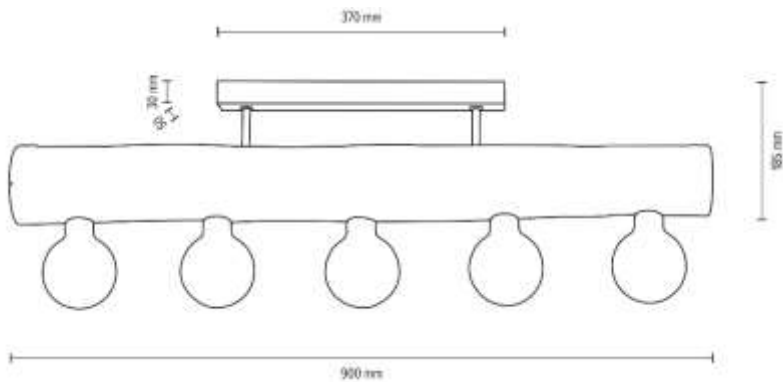

**MADE IN
EUROPE**

69197556

TRABO Ceiling Lamp 5xE27 Max.60W

Material: Pine Wood/ Stained Pine Walnut

Metal/Black