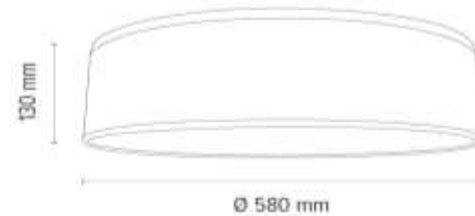

4040204811454

ZELLUS Ceiling Lamp 4xE27 Max.25W

Metal/White

Shade: **White Cellulose Eco**

Easy assembling on magnets

**MADE IN
EUROPE**

1017407711453

ZELLUS Pendant Lamp 1 xE27 Max.60W