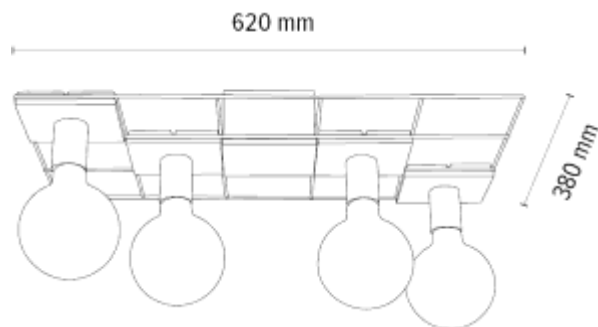

CHESTER Ceiling/Wall Lamp 3xE27 Max.60W

Material: Oak Wood/Oiled Oak

Black Metal

**MADE IN
EUROPE**

919401474

CHESTER Ceiling/Wall Lamp 3xE27 Max.60W

Material: Oak Wood/Oiled Oak

Black Metal