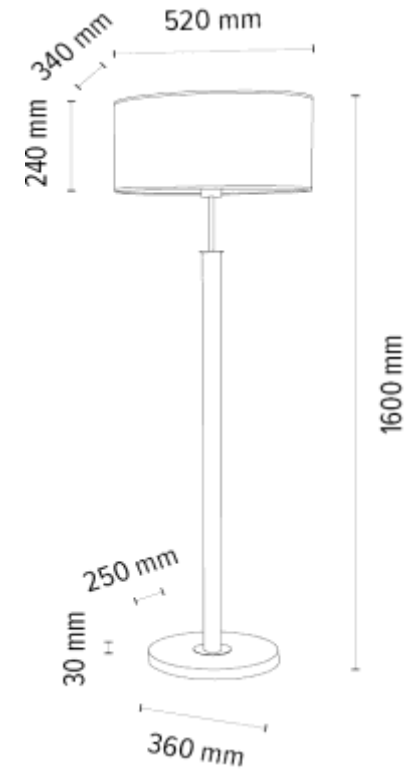

**MADE IN
EUROPE**

6017400111534

MERCEDES Floor lamp 1xE27 Max.60W

Material: Oak Wood/ Oiled Oak

Metal/ Satin

Cable: Anthracite PVC

Shade: White Copter

**MADE IN
EUROPE**