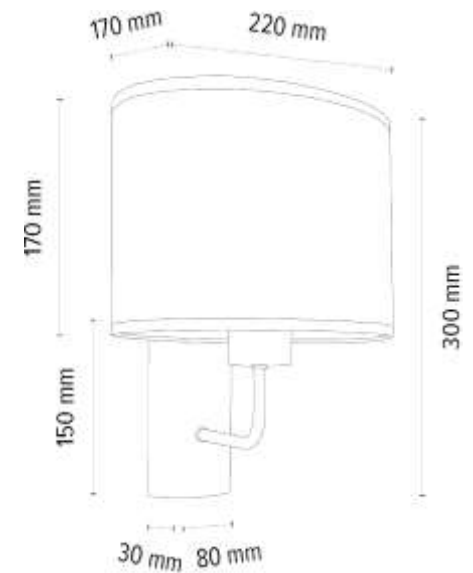

**MADE IN
EUROPE**

2017400111525

MERCEDES Wall Lamp 1xE27 Max.40W

Material: Oak Wood/Oiled Oak

Metal/Satin

Shade: Cream-Silver Copter