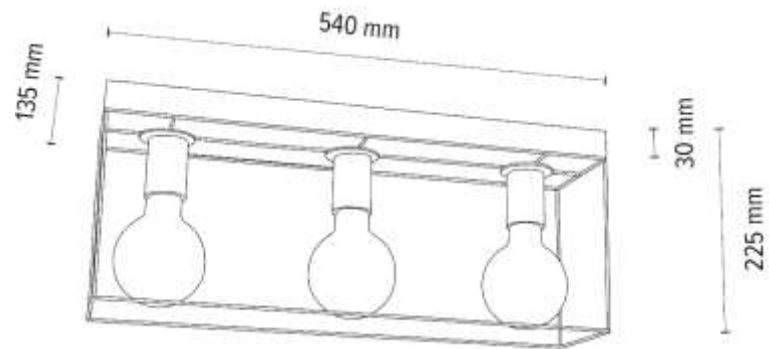

**MADE IN
EUROPE**

919408374

GRETTER Ceiling/Wall lamp 3xE27 Max.60W

Material: Oak Wood/Oiled Oak

Shade: Black Metal