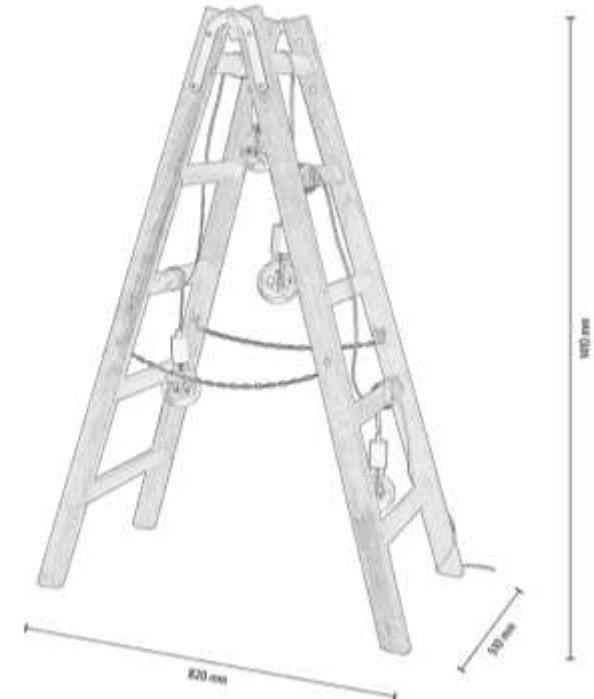

**MADE IN
EUROPE**

1219456

ESKALO Floor lamp 4xE27 Max.15W

Material: Pine Wood/ Stained Pine Walnut

Cable: Black PVC