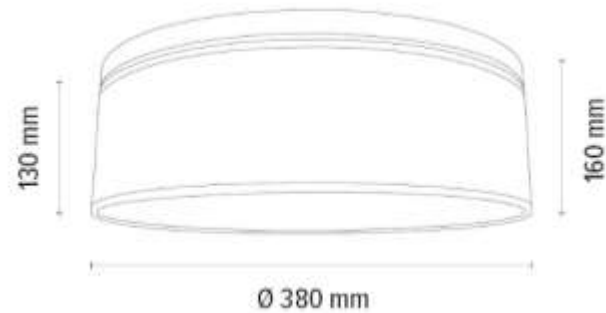

You can find other products from the Boho family in the BRITOP Made in EUROPE catalog page 422-423