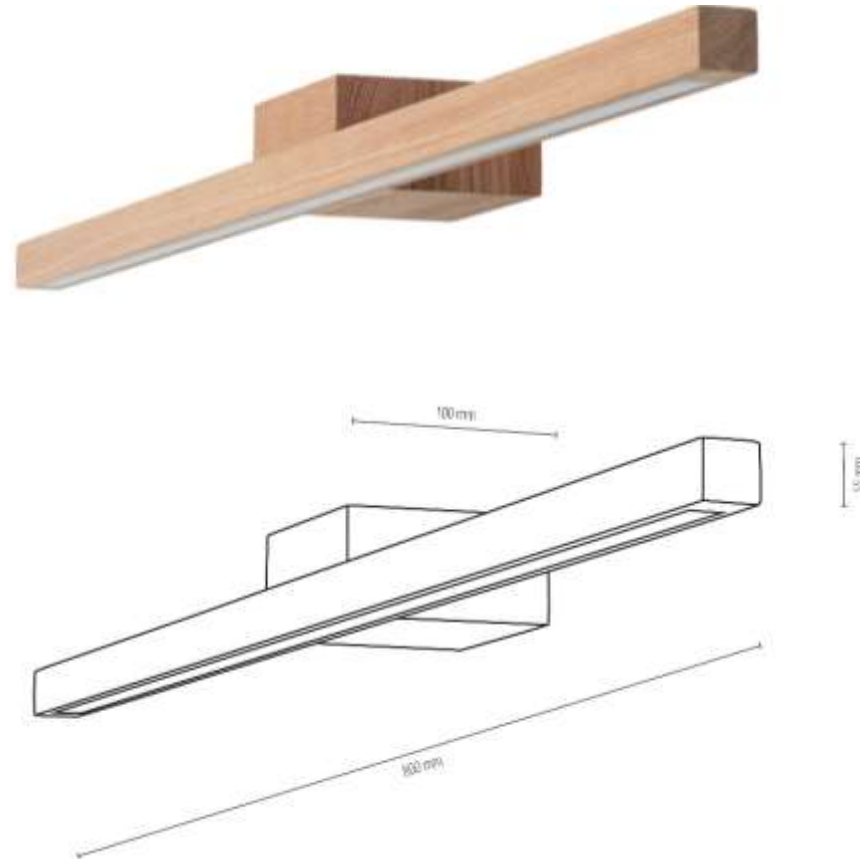

**MADE IN
EUROPE**

8954174

AQUA VIVA Bathroom Wall Lamp
1xLED Samsung 24V Integrated 12W
1050lm 3000K

Material: Oak Wood/Oiled Oak

IP44

You can find other products from the Aqua Viva family in the BRITOP Made in EUROPE catalog page 155-161