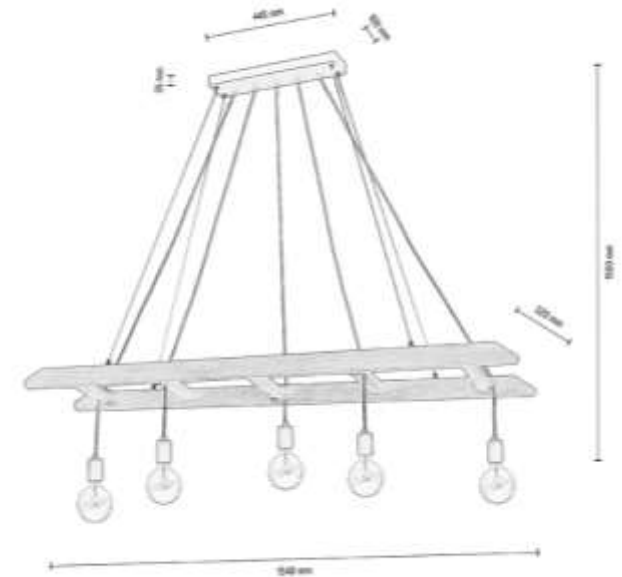

**MADE IN
EUROPE**

7219551

ESKALO Pendant lamp 5xE27 Max.60W

Material: Pine Wood/Stained Pine Brown

Metal/Black

Cable: Black PVC