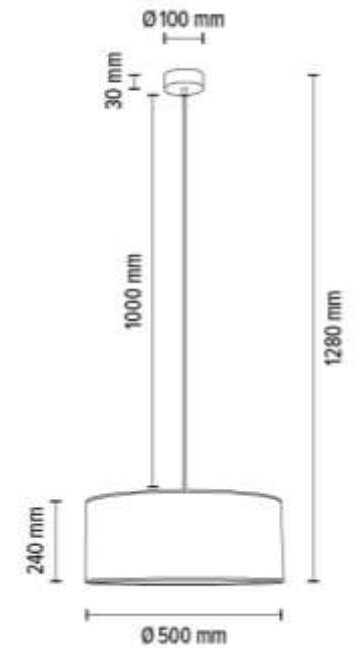

**MADE IN
EUROPE**

16601074

BOVINO Pendant Lamp 1xE27 Max.60W

Material: Oak Wood/Oiled Oak

Cable: Black PVC

Shade: Multicolor Cow fabric

**BRITOP ECO
RESPONSIBILITY**