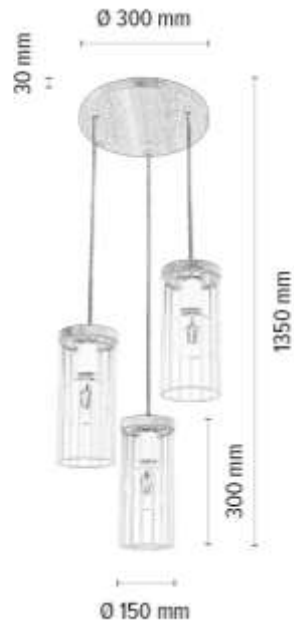

**MADE IN
EUROPE**

1037406830077

TIMEO Pendant Lamp 3xE27 Max.60W

Material: Oak Wood/Oiled Oak

Cable: Transparent PVC

Shade: White Metal

You can find other products from the Timeo family in the BRITOP Made in EUROPE catalog page 223-233