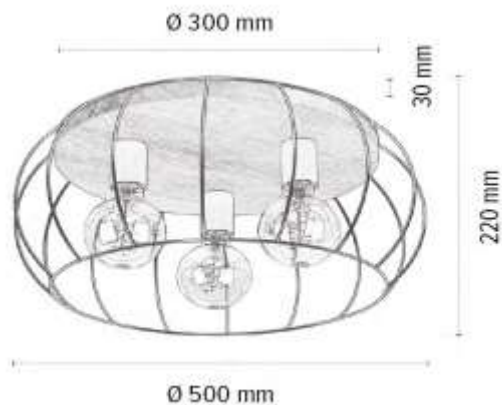

**MADE IN
EUROPE**

919410374

CHESTER Ceiling/Wall Lamp 3xE27 Max.60W

Material: Oak Wood/Oiled Oak

Shade: Black Metal

**MADE IN
EUROPE**

919409374

CHESTER Ceiling/Wall Lamp 3xE27 Max.60W