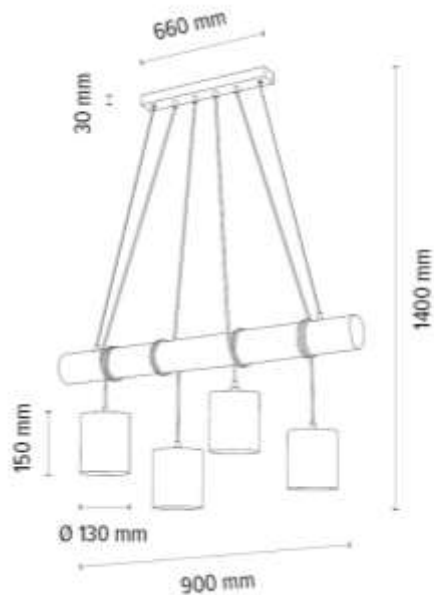

**MADE IN
EUROPE**

691024404

PIETRO Pendant Lamp 4xE27 Max.25W

Material: Pine Wood/Stained Pine Brown

Metal/Black

Cable: Black PVC

Shade: White Chintz