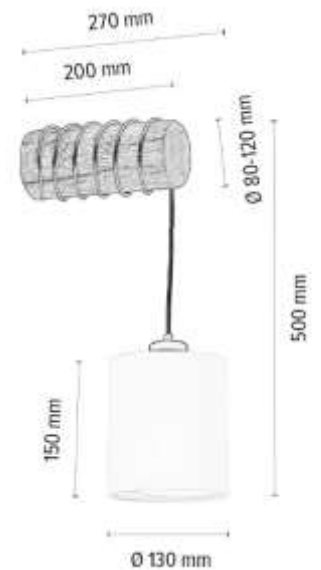

Cable: Black PVC

Shade: White, Gray, Beige, Black Chintz

**MADE IN
EUROPE**

2015102810003

PIETRO Wall Lamp 1xE27 Max.25W

Material: Pine Wood/Stained Pine Brown

Cable: Black PVC

Shade: Black Chintz