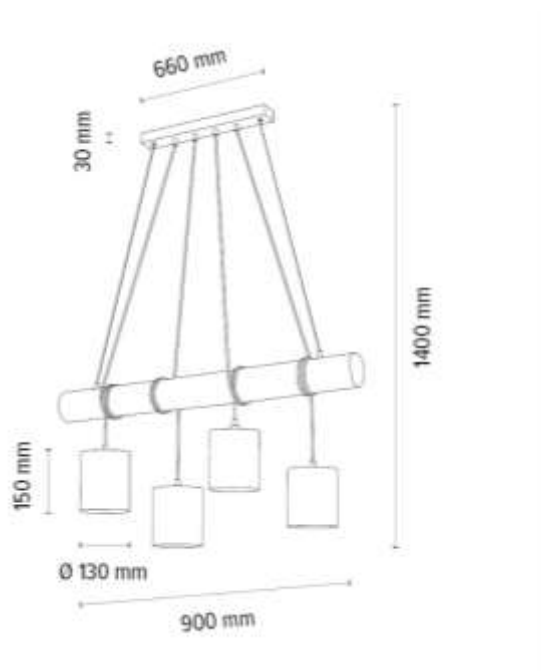

**MADE IN
EUROPE**

8045156250001

PIETRO Pendant Lamp 4xE27 Max.40W

Material: Pine Wood/Stained Pine Brown

Metal/Black

Cable: Black PVC

Shade: Brown-Black-White-Gray/Chintz