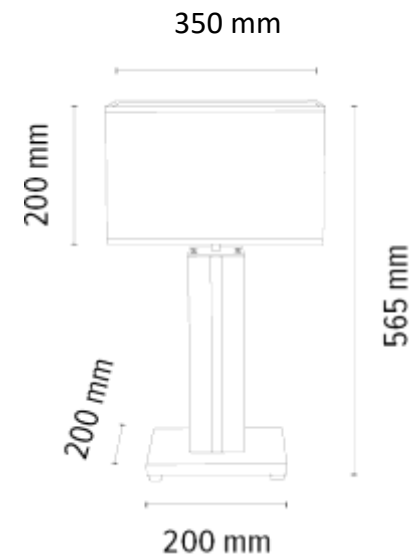

**MADE IN
EUROPE**

7020409211671

FLAME Table lamp 1xE27 Max.40W
1xLED 12V Integrated 4,6W 245lm
3000K

Touch Dimmer

Material: MDF/White Oak Veneer

Cable: Black PVC

Shade: Beige Linen

You can find other products from the Flame family in the BRITOP Made in EUROPE catalog page 186-179