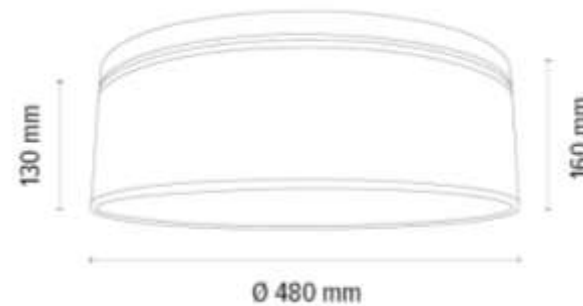

47964874

NEGRO Ceiling Lamp 3xE27 Max.25W

Material: Oak Wood/Oiled Oak

Shade: Natural Linen with black ribbon