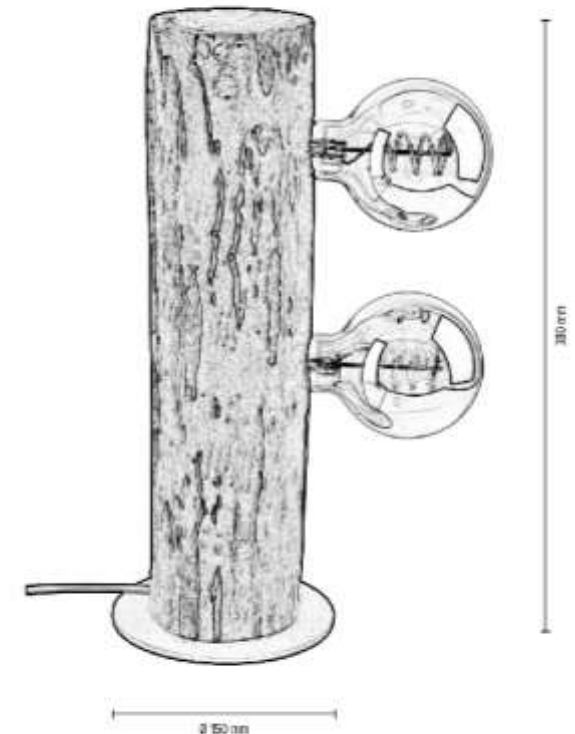

Cable: Black PVC

**MADE IN
EUROPE**

63544251

REMUS Table Lamp 2xE27 Max.25W

Pine Wood/Stained Pine Brown

Metal/Black

Cable: Black PVC

**MADE IN
EUROPE**