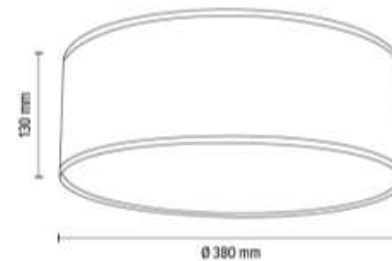

**MADE IN
EUROPE**

47993802

BOHO Ceiling/Wall lamp 3xE27 Max.25W

Material: Metal/White

Shade: Beige Linen with black ribbon

Easy assembling on magnets

You can find other products from the Boho family in the BRITOP Made in EUROPE catalog page 422-423