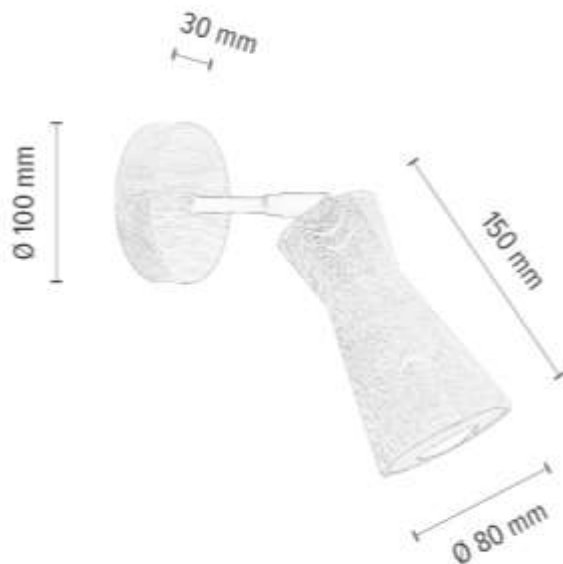

Cable: Black Fabric

**MADE IN
EUROPE**

2017401200000

THORIS Wall Lamp incl. 1xLED 5W

Material: Oak Wood/Oiled Oak

Metal/Black

**MADE IN
EUROPE**

2027401300000