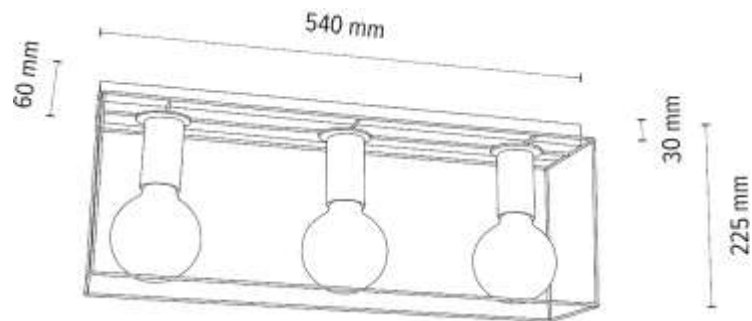

**MADE IN
EUROPE**

4030203830075

GRETTER Ceiling/Wall lamp 3xE27 Max.60W

Material: Oak Wood/Oiled Oak

Shade: White Metal

**MADE IN
EUROPE**

404020390076

GRETTER Ceiling/Wall lamp 4xE27 Max.60W