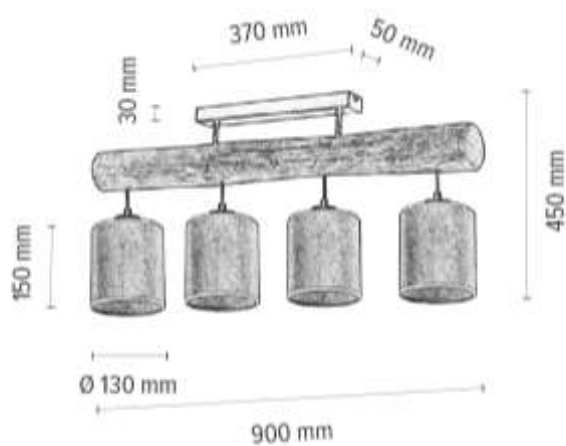

Metal/Black

Shade: Beige Linen

**MADE IN
EUROPE**

62805451

TRENO Ceiling Lamp 4xE27 Max.25W

Material: Pine Wood/Stained Pine Brown

Metal/Black

Shade: Beige Linen