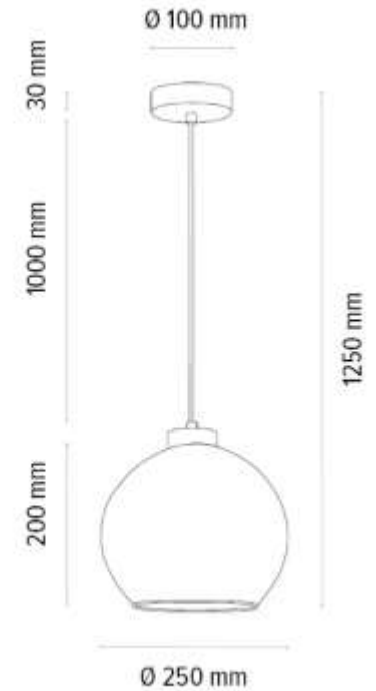

Shade: Smoked Glass

**MADE IN
EUROPE**

1017406921264

LAGUNA Pendant lamp 1xE27 Max.60W

Material: Oak Wood/ Oiled Oak

Cable: Transparent PVC

Shade: Smoked Glass

**MADE IN
EUROPE**