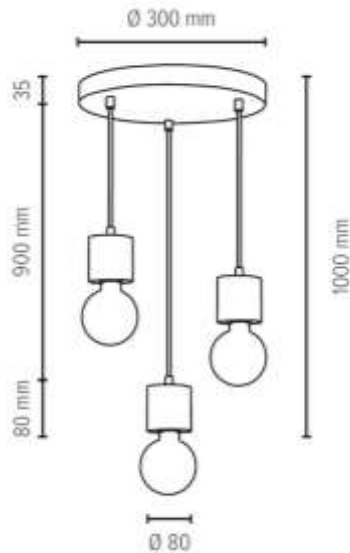

Cable: Black PVC

**MADE IN
EUROPE**

71695504

PINO Pendant Lamp 5xE27 Max.60W

Material: Pine Wood/Stained Pine Walnut

Metal/Black

Cable: Black PVC

**MADE IN
EUROPE**