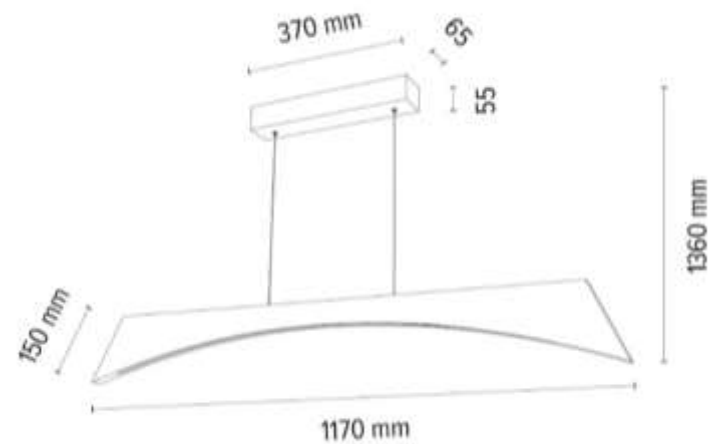

ZIAD Pendant Lamp 1xLED Samsung
24V Integrated 14W 1260lm 3000K

Material: Oak wood/Oiled Oak

Metal/Black

Cable: Transparent

Adjustable Suspension Height

Touch Dimmer

Touch dimmer

**MADE IN
EUROPE**