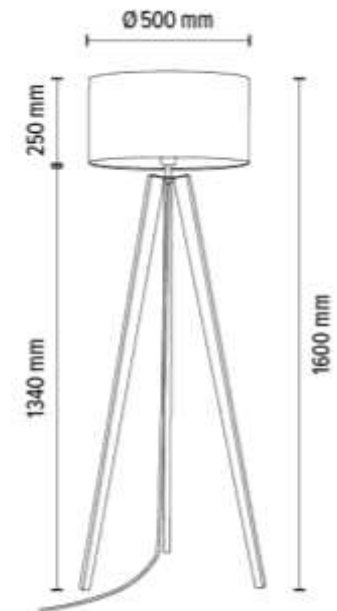

**MADE IN
EUROPE**

74901056

BOVINO Floor Lamp 1xE27 Max.60W

Material: Pine Wood/Stained Pine Walnut

Metal/Black

Cable: Black PVC

Shade: Multicolor Cow fabric