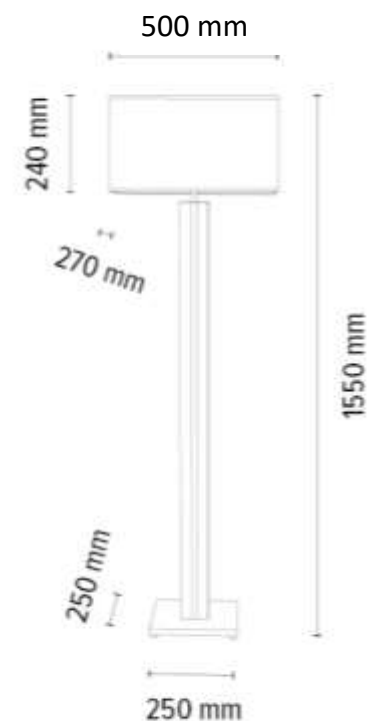

**MADE IN
EUROPE**

6010407711266

MILANO Floor lamp 1xE27 Max.60W

Material: MDF/Oak Veneer

Cable: Black PVC

Shade: Beige Linen

Touch dimmer

You can find other products from the Flame family in the BRITOP Made in EUROPE catalog page 186-179