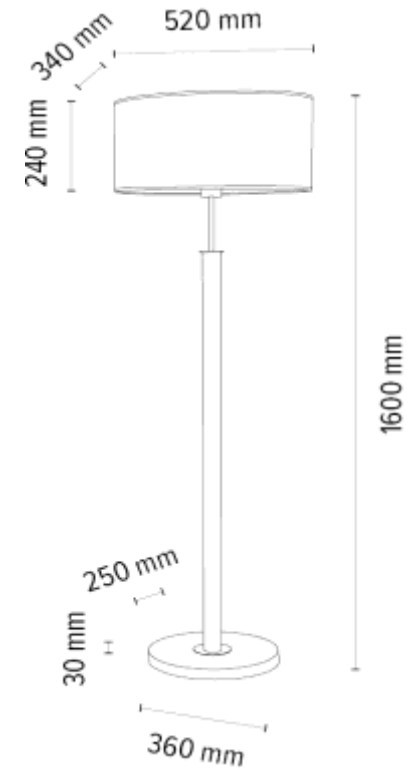

Shade: Cream-Silver Copter

**MADE IN
EUROPE**

6017400111526

MERCEDES Floor lamp 1xE27 Max.60W

Material: Oak Wood/ Oiled Oak

Metal/ Satin

Cable: Anthracite PVC

Shade: Cream-Silver Copter