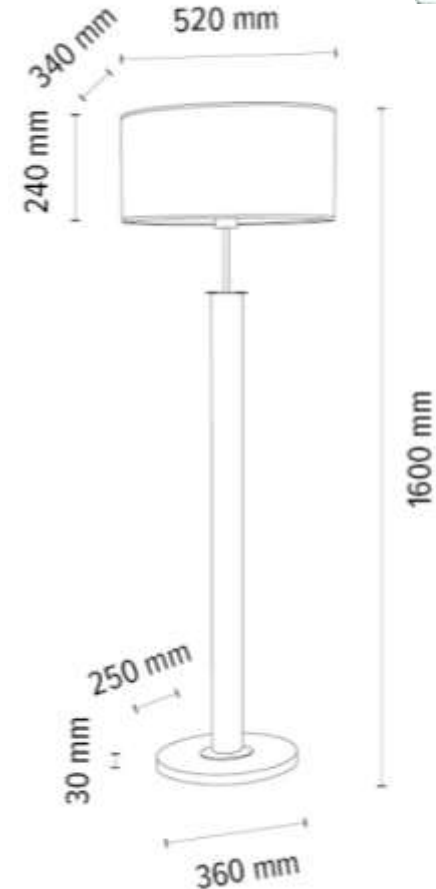

6017400211534

MERCEDES Floor lamp 1xE27 Max.60W

Material: Oak Wood/ Oiled Oak

Metal/ Satin

Cable: Anthracite PVC

Shade: White Copter

**MADE IN
EUROPE**

2017400311527