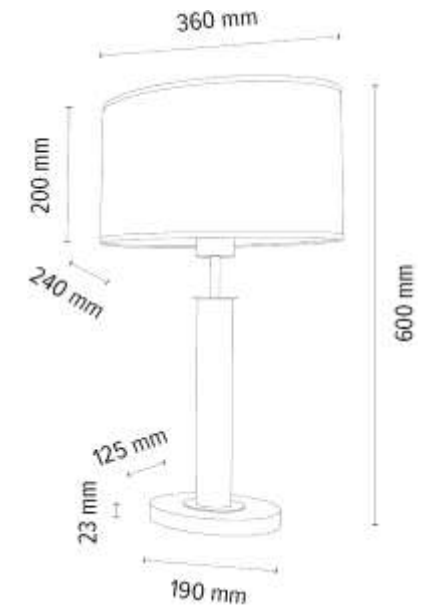

**MADE IN
EUROPE**

7017400411539

MERCEDES Table lamp 1xE27 Max.40W

Material: Oak Wood/ Oiled Oak

Metal/ Black

Cable: Black Fabric

Shade: Brown-Black-Golden Copter

With black ribbon