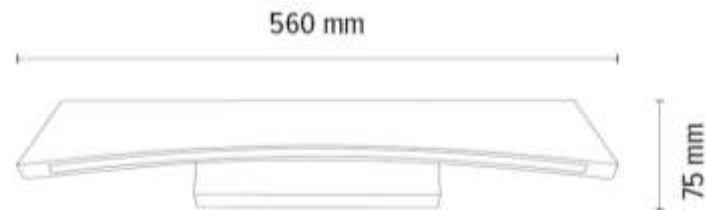

2017403600000

ZIAD Wall Lamp 1xLED Samsung 24V
Integrated 6,5W 600lm 3000K

Material: Oak Wood/Oiled Oak

Metal/Stainless Steel

Touch Dimmer

**MADE IN
EUROPE**

1017402100000

ZIAD Pendant Lamp 1xLED Samsung
24V Integrated 14W 1260lm 3000K