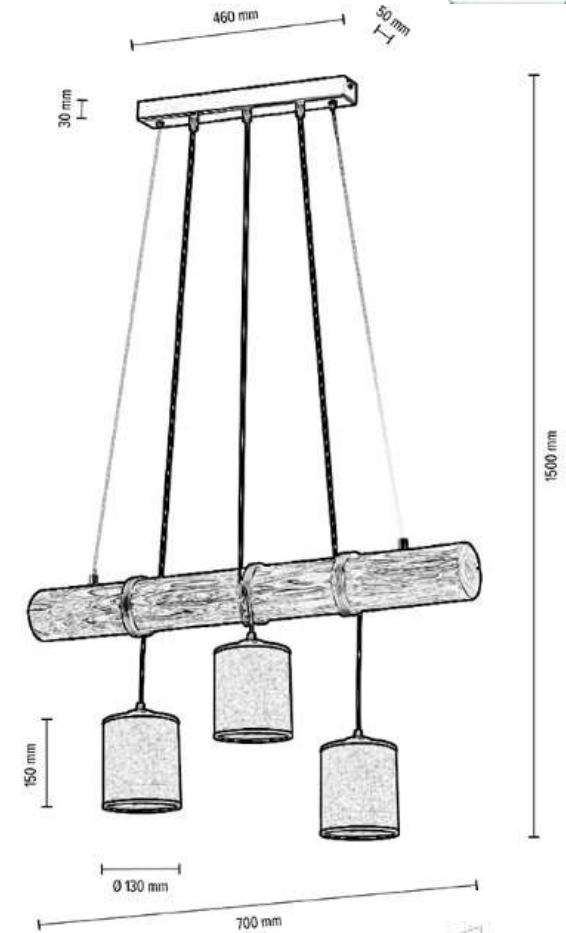

68999351

TRENO Ceiling Lamp 3xE27 Max.25W

Material: Pine Wood/Stained Pine Brown

Metal/Black

Cable: Black PVC

Shade: Beige Jute

**MADE IN
EUROPE**

61999451