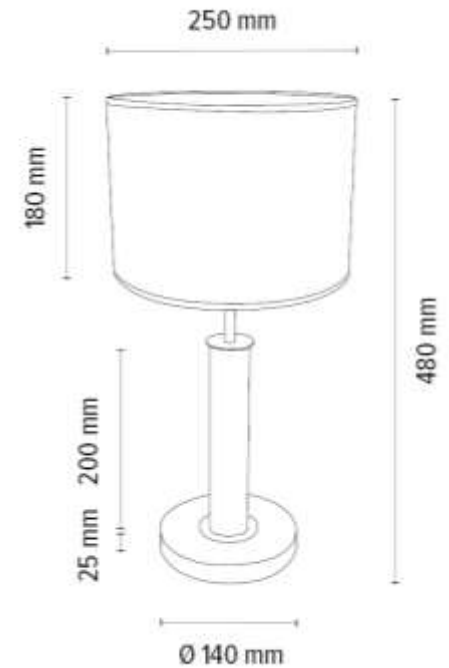

**MADE IN
EUROPE**

7017400711551

BENITA Table Lamp 1xE27 Max. 60W

Material: Oak Wood/Oiled Oak

Metal/Black

Cable: Black Fabric

Shade: Brown-Black-Golden Copter
with black ribbon