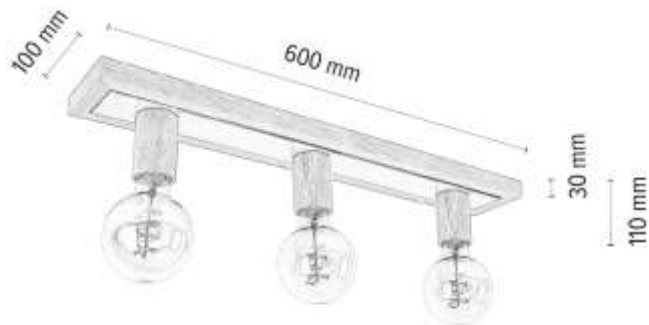

Shade: Black Metal

**MADE IN
EUROPE**

4027405100000

BELLARO Ceiling Lamp 3xE27 Max.15W

Material: Oak Wood/Oiled Oak

Shade: Black Metal

**MADE IN
EUROPE**

4047405300000