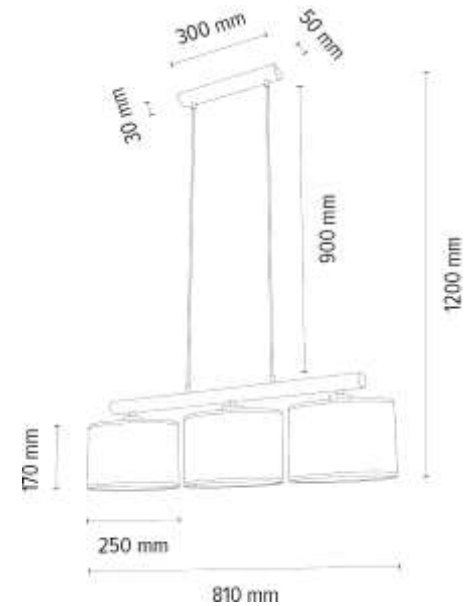

**MADE IN
EUROPE**

1037400311537

MERCEDES Pendant Lamp 3xE27 Max.40W

Material: Oak Wood/Oiled Oak

Cable: Black Fabric

Shade: Brown-Gold Copter with black
ribbon