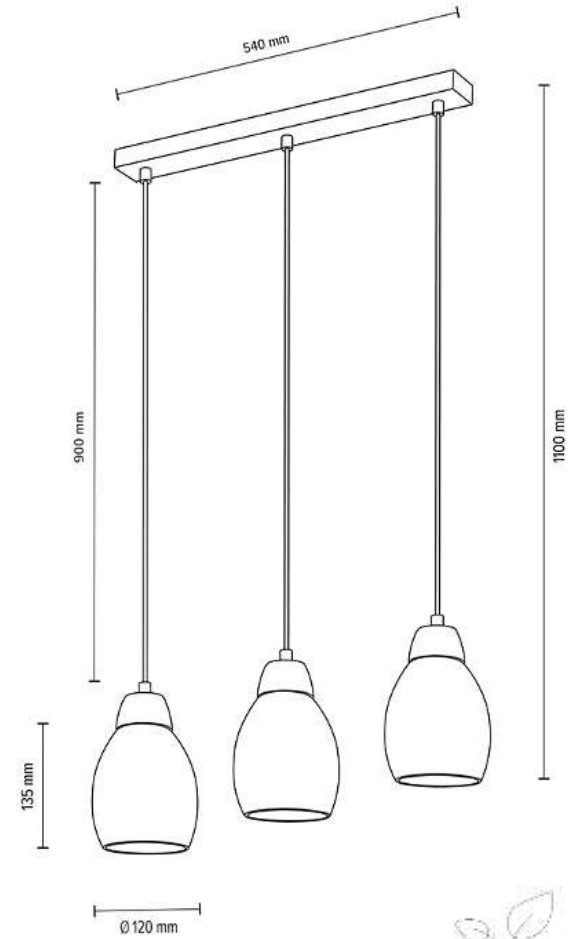

**MADE IN
EUROPE**

17990374

SKAJA Pendant Lamp 3xE27 Max.40W

Material: Oak Wood/Oiled Oak

Cable: Transparent PVC

Shade: White Glass