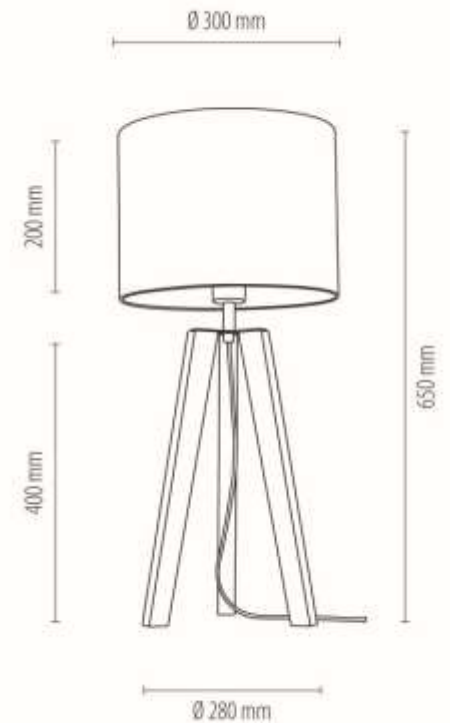

**MADE IN
EUROPE**

7017406511457

BOHO Table Lamp 1xE27 Max.60W

Material: Oak Wood/ Oiled Oak

Metal/Black

Cable: Black PVC

Shade: Beige Linen

**BRITOP ECO
RESPONSIBILITY**