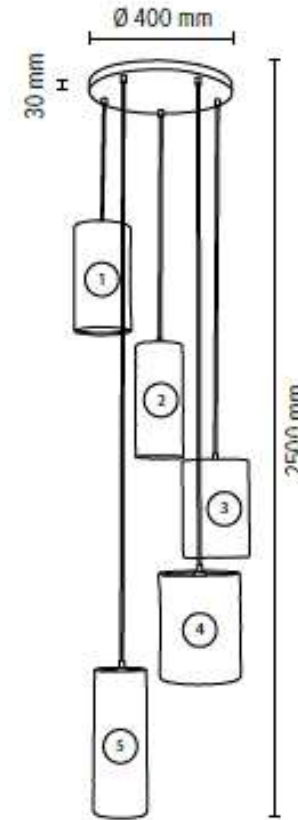

- ① A0785 | Ø 150mm H 300mm
- ② A0786 | Ø 130mm H 330mm
- ③ A0787 | Ø 175mm H 270mm
- ④ A0788 | Ø 200mm H 270mm
- ⑤ A0789 | Ø 130mm H 360mm

MADE IN
EUROPE

708196156

BOUCLE Table Lamp 1xE27 Max.25W

Material: Pine Wood/Stained Pine Walnut