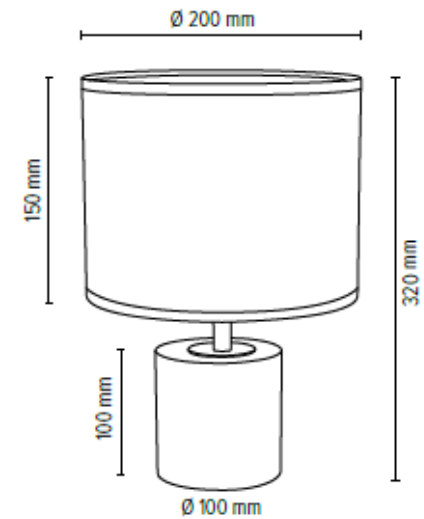

**MADE IN
EUROPE**

708195174

SILLA Table lamp 1xE27 Max.25W

Material: Oak Wood/Oiled Oak

Metal/Black

Cable: Black PVC

Shade: Beige Jute