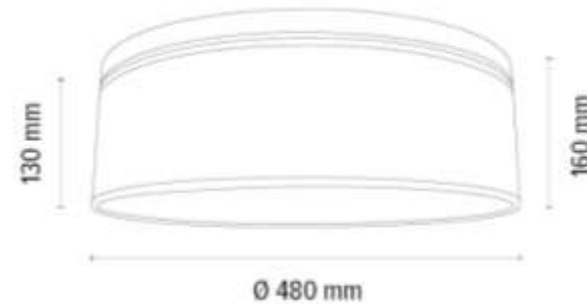

**MADE IN
EUROPE**

Lamp shade fixed
to magnets

4994874

BOHO Ceiling/Wall lamp 3xE27 Max.25W

Material: Oak Wood/Oiled Oak

Shade: Beige Linen with black ribbon

Easy assembling on magnets

You can find other products from the Boho family in the BRITOP Made in EUROPE catalog page 422-423