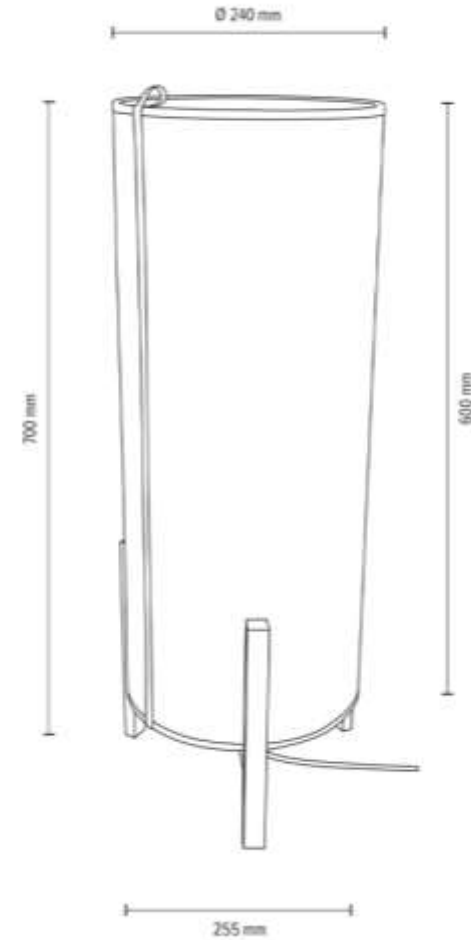

**MADE IN
EUROPE**

72723174

CASIOPEA Table Lamp 1xE27 Max. 40W

Material: Oak Wood/Oiled Oak

Cable: Black Fabric

Shade: Beige Linen