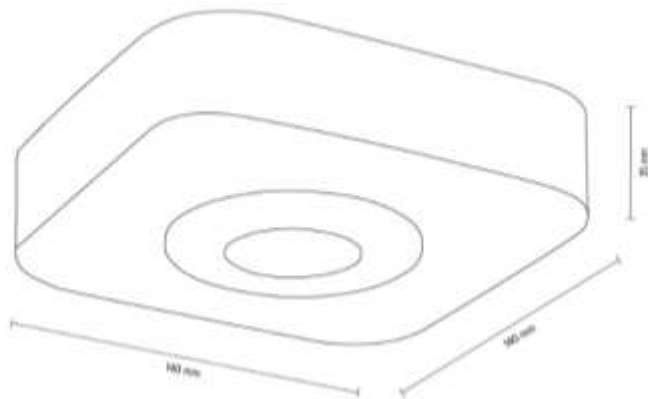

**MADE IN
EUROPE**

61391104

SUNNIVA BLACK Ceiling Lamp Incl. 1xLED 5W,
300lm, 3000K

Material: Oak Wood/Oiled Oak

Metal/Black