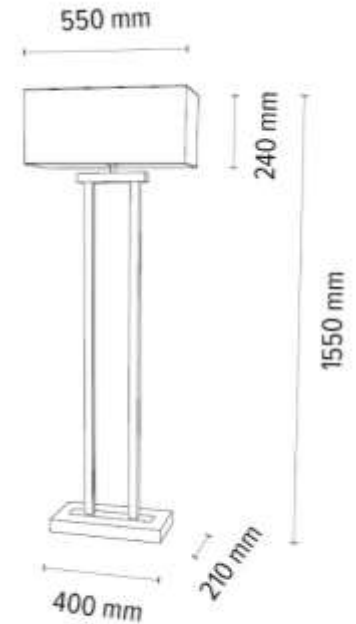

**MADE IN
EUROPE**

6037401510076

HAKON Floor lamp 1xE27 Max.40W

2xLED Samsung 24V Integrated

36W 5166lm 3000K

Material: Oak Wood/Oiled Oak

Cable: Black Fabric

Shade: Beige Linen

Touch Dimmer