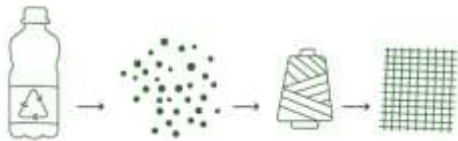

6017405511504

BOUCLE Floor Lamp 1xE27 Max.60W

Material: Oak Wood/Oiled Oak

Metal/Black

Cable: Transparent PVC

Shade: White Boucle PET fabric

**MADE IN
EUROPE**

1990156