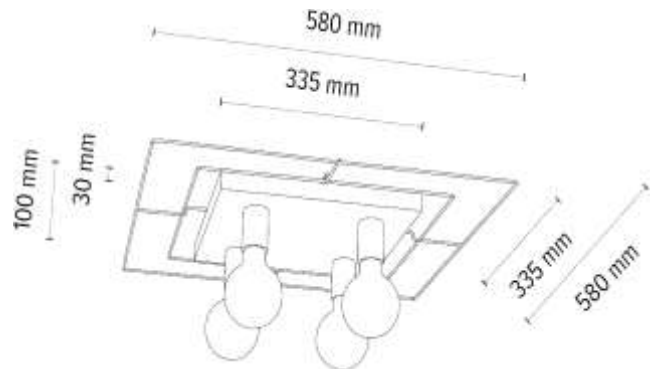

**MADE IN
EUROPE**

919403474

CHESTER Ceiling/Wall Lamp 3xE27 Max.60W

Material: Oak Wood/Oiled Oak

Black Metal