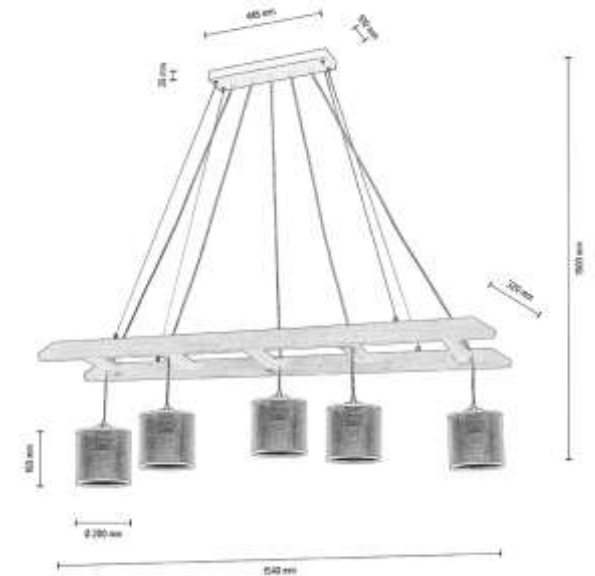

**MADE IN
EUROPE**

7749556

ESKALO Pendant lamp 5xE27
Max.25W

Material: Pine Wood/Stained Pine
Walnut

Cable: Black PVC

Shade: Multicolor Cow Fabric