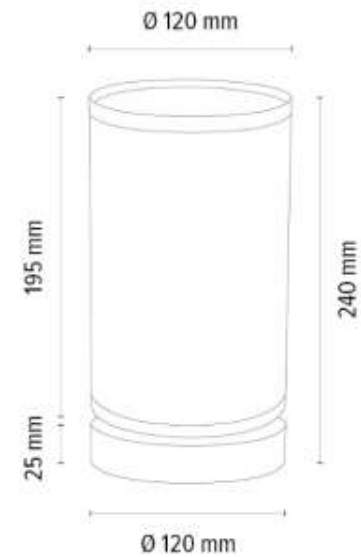

Cable: Transparent PVC

Shade: White Chintz

**MADE IN
EUROPE**

7560174

PURO Table Lamp 1xE27 Max.25W

Material: Oak Wood/Oiled Oak

Cable: Transparent PVC

Shade: White Chintz