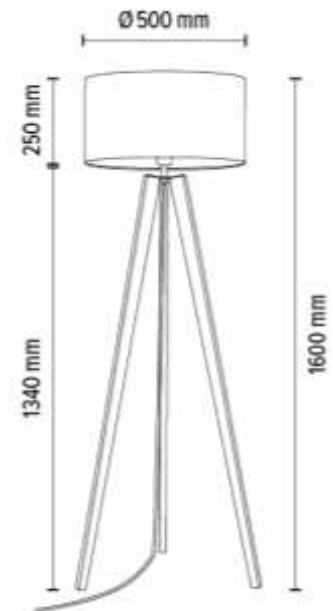

**MADE IN
EUROPE**

74304074

NEGRO Floor lamp 1xE27 Max.60W

Material: Oak Wood/Oiled Oak

Cable: Black PVC

Shade: Natural Linen with black ribbon