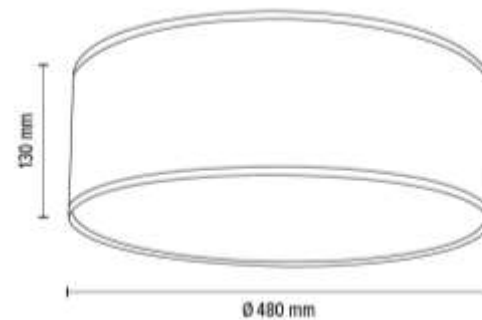

**MADE IN
EUROPE**

47994802

BOHO Ceiling/Wall lamp 4xE27 Max.25W

Material: Metal/White

Shade: Beige Linen with black ribbon

Easy assembling on magnets

You can find other products from the Boho family in the BRITOP Made in EUROPE catalog page 422-423