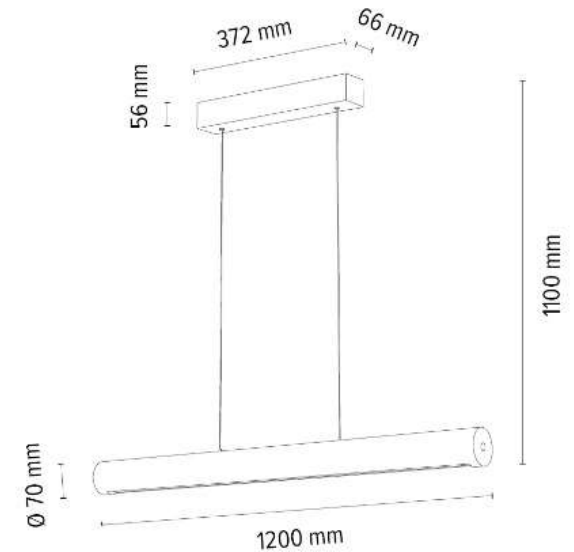

Material: Oak Wood/Oiled Oak

Metal/Stainless Steel

Cable: Transparent PVC

Touch Dimmer

Adjustable Suspension Height

Touch dimmer

**MADE IN
EUROPE**

101741150000