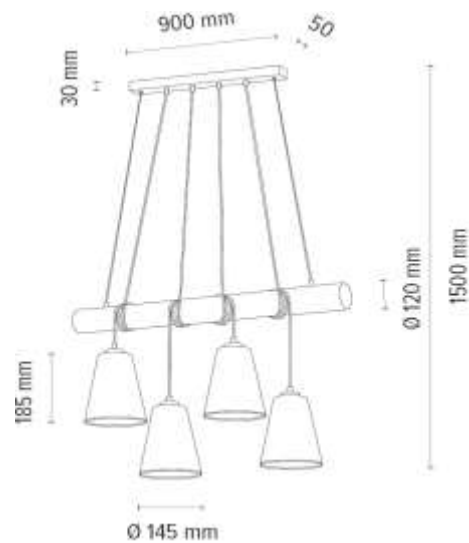

**MADE IN
EUROPE**

691186404

TRABO CARLOS Pendant Lamp 4xE27 Max.25W

Material: Pine Wood/Stained Pine Brown

Metal/Black

Cable: Black PVC

Shade: White, Gray, Beige, Black Chintz