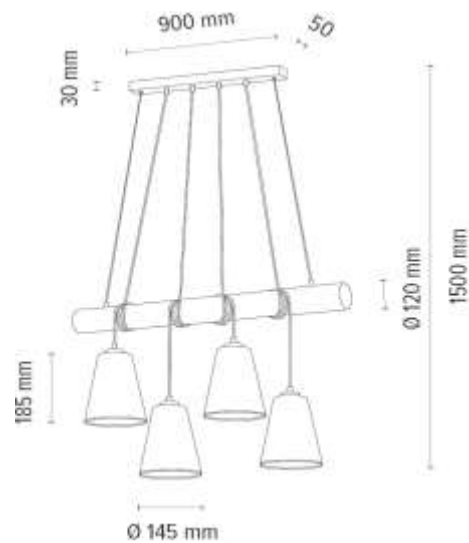

**MADE IN
EUROPE**

691146456

TRABO CARLOS Pendant Lamp 4xE27 Max.25W

Material: Pine Wood/Stained Pine Walnut

Metal/Black

Cable: Black PVC

Shade: Black Chintz