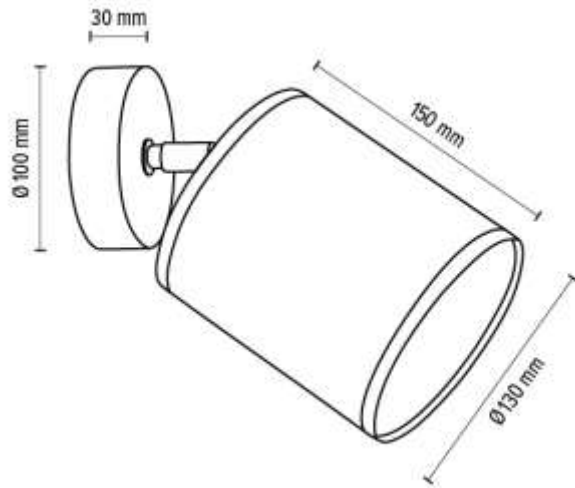

**MADE IN
EUROPE**

66791174

BOHO Wall/Ceiling lamp 1xE27 Max.25W

Material: Oak Wood/Oiled Oak

Shade: Beige Linen with black ribbon

You can find other products from the Boho family in the BRITOP Made in EUROPE catalog page 424-439