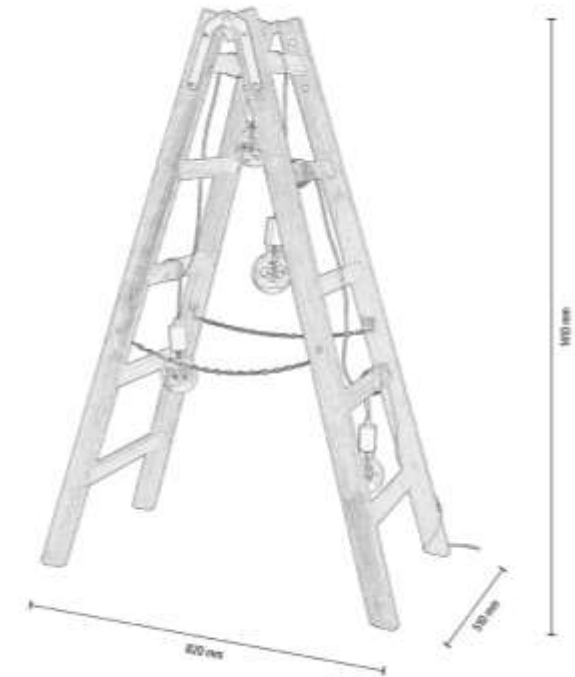

**MADE IN
EUROPE**

1239451

ESKALO Floor lamp 4xE27 Max.15W

Material: Pine Wood/Stained Pine Brown

Cable: Black PVC

Shade: Natural Linen with black ribbon