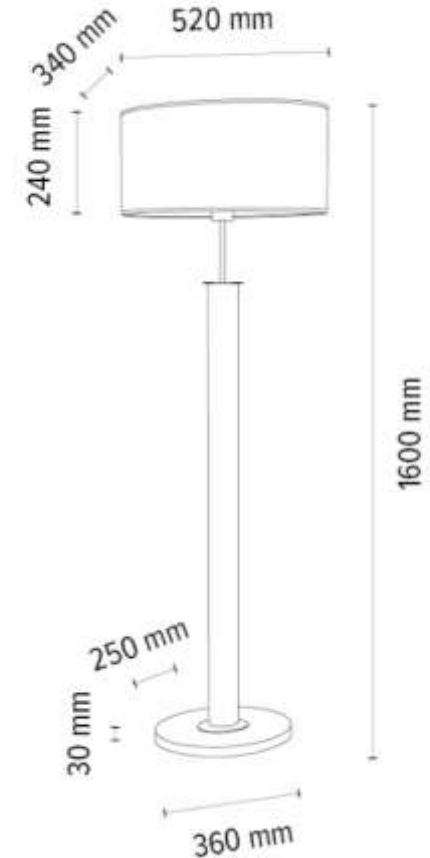

**MADE IN
EUROPE**

6017400211526

MERCEDES Floor lamp 1xE27 Max.60W

Material: Oak Wood/ Oiled Oak

Metal/ Satin

Cable: Anthracite PVC

Shade: Cream-Silver Copter

BRITOP
LIGHTING