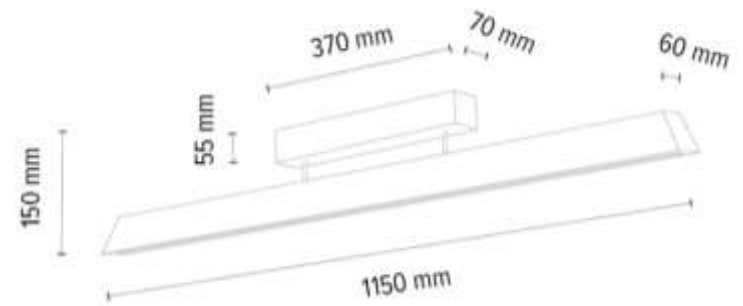

**MADE IN
EUROPE**

4037400800000

DEROTT Ceiling Lamp 3xLED Samsung
24V Integrated 42W 6024lm 3000K

Material: Oak Wood/Oiled Oak

Metal/Stainless Steel

Klick&Dim

The light in the top and down position

**MADE IN
EUROPE**