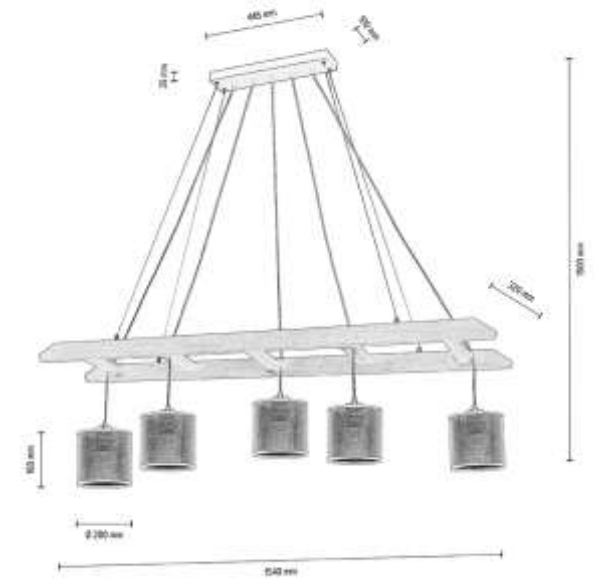

**MADE IN
EUROPE**

7739556

ESKALO Pendant lamp 5xE27 Max.25W

Material: Pine Wood/ Stained Pine Walnut

Cable: Black PVC

Shade: Natural Linen with black ribbon