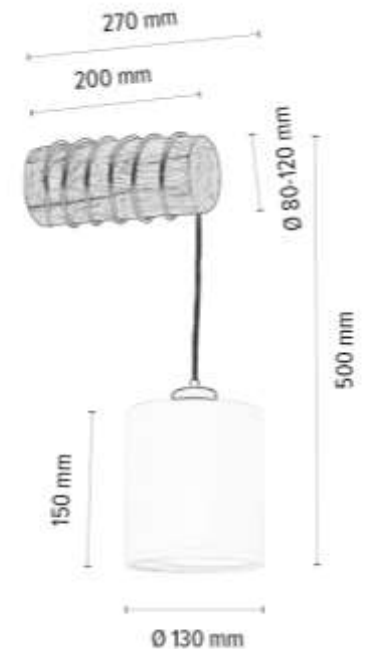

**MADE IN
EUROPE**

68450156

NEGRO Ceiling Lamp 3xE27 Max.25W

Material: Pine wood/Stained Pine Walnut

Metal/Black

Shade: Natural Linen with black ribbon