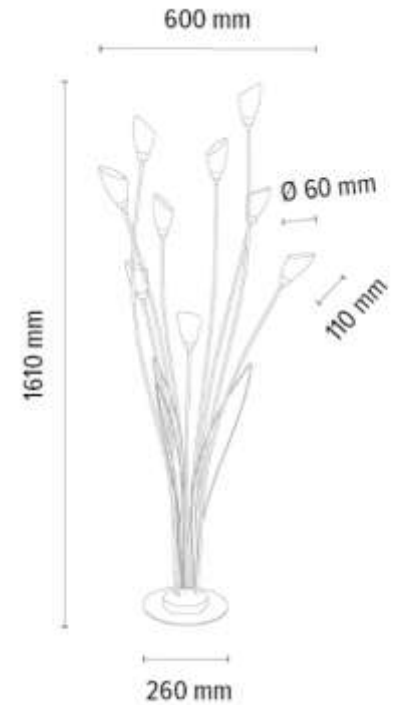

**MADE IN
EUROPE**

6090202720037

GLORIOSA Floor lamp 9xG9 Max.6W LED

Material: Metal/White

Cable: Transparent PVC

Shade: White Glass