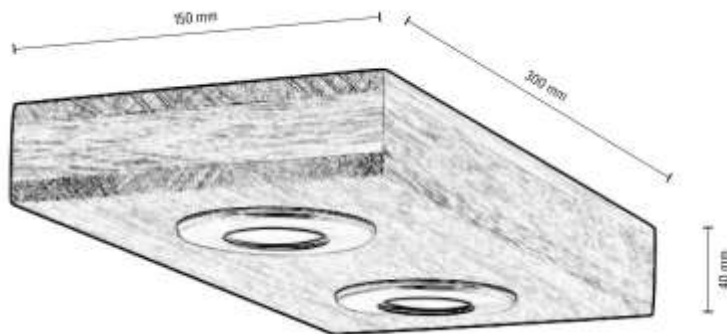

MAGORA Wall Lamp Incl. 2xLED 5W,
300lm, 3000K

Material: Oak Wood/Oiled Oak

Metal/Satin

**MADE IN
EUROPE**

62691374

MAGORA Wall Lamp Incl. 3xLED 5W,
300lm, 3000K

Material: Oak Wood/Oiled Oak

Metal/Satin