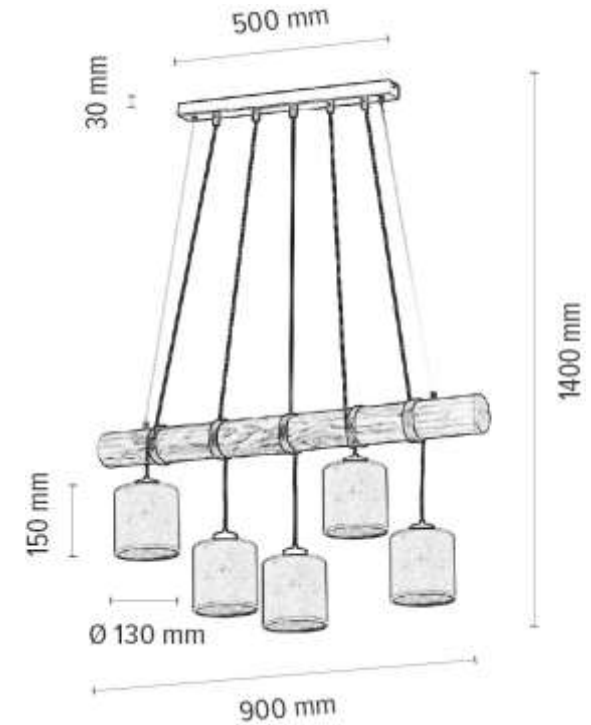

**MADE IN
EUROPE**

68999551

TRENO Pendant lamp 5xE27 Max.25W

Material: Pine Wood/Stained Pine Brown

Metal/Black

Cable: Black PVC

Shade: Beige Jute