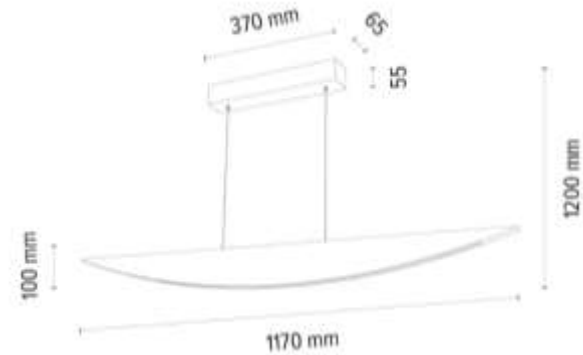

Adjustable Suspension Height

**MADE IN
EUROPE**

7017404200000

DUBAI Table Lamp 1xLED Samsung
24V Integrated 4W 360lm 3000K

Material: Oak Wood/Oiled Oak

Metal/Stainless Steel

Cable: Black PVC

Touch Dimmer