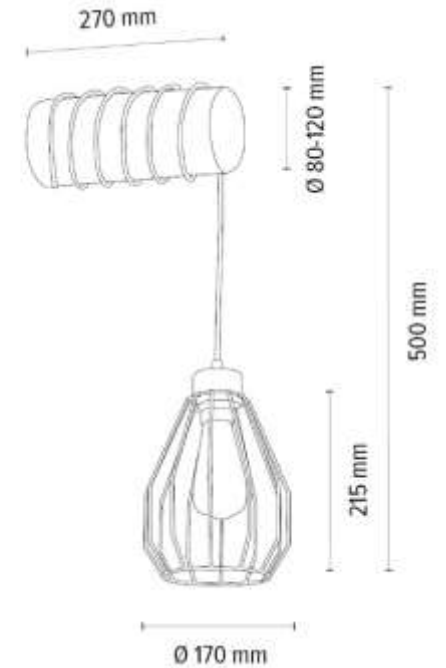

**MADE IN
EUROPE**

680369151

BELLISSIMO Wall Lamp 1xE27 Max.25W

Material: Pine Wood/Stained Pine Brown

Metal/Black

Cable: Black PVC

Shade: Black Metal