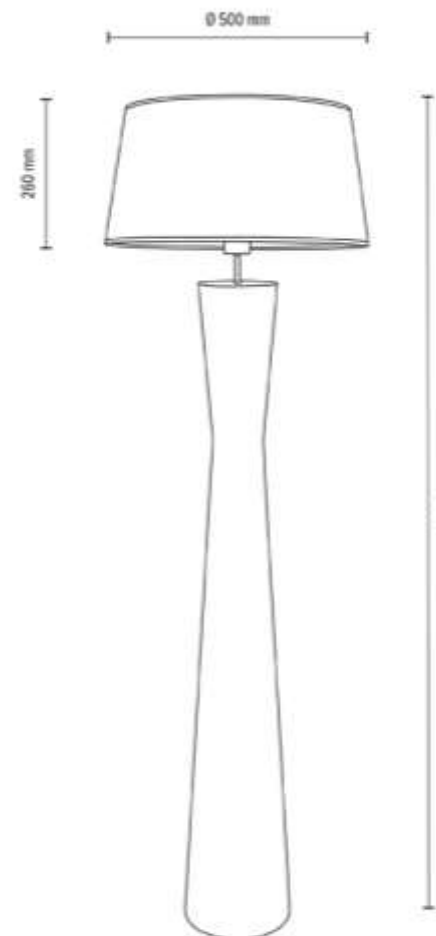

**MADE IN
EUROPE**

6017406610855

AZALEA Floor lamp

Material: Oak Wood/Oiled Oak

Metal/Stainless steel

Cable: Anthracite Fabric

Shade: White/Chintz