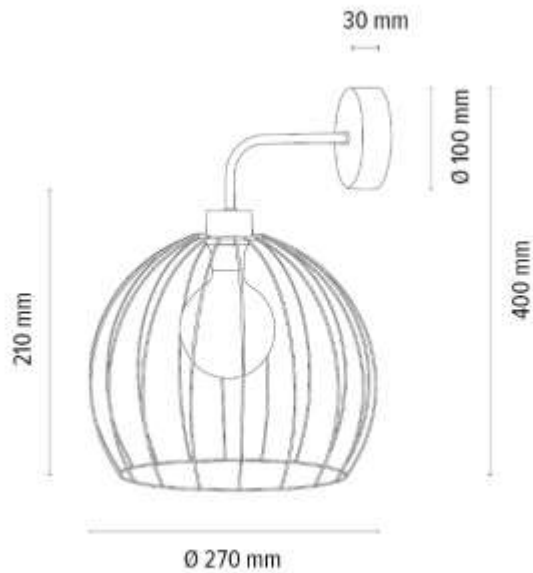

**MADE IN
EUROPE**

28834104

COOP Wall Lamp 1xE27 Max.60W

Material: Metal/Black

Shade: Golden Metal

You can find other products from the Coop family in the BRITOP Made in EUROPE catalog page 249-265