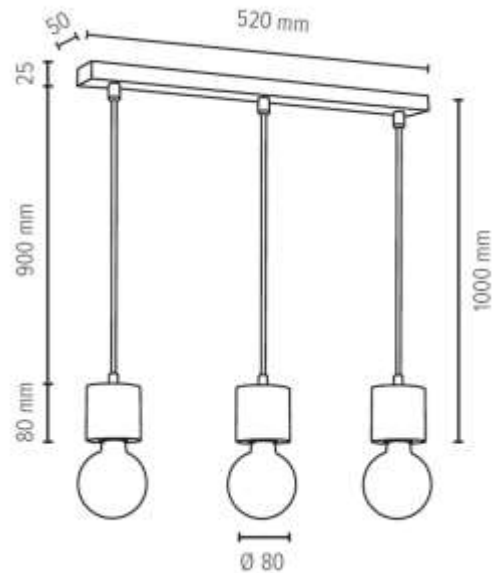

**MADE IN
EUROPE**

71699304

PINO Pendant Lamp 3xE27 Max.60W

Material: Pine Wood/Stained Pine Walnut

Metal/Black

Cable: Black PVC