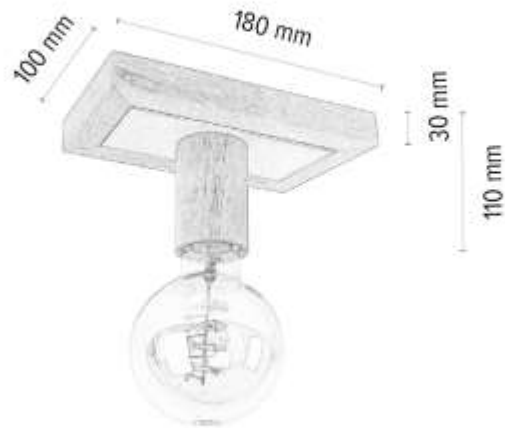

Material: Oak Wood/Oiled Oak

Metal/Black

Shade: Smoky Glass

**MADE IN
EUROPE**

4017405400000

BELLARO Ceiling Lamp 1xE27 Max.15W

Material: Oak Wood/Oiled Oak

White Metal