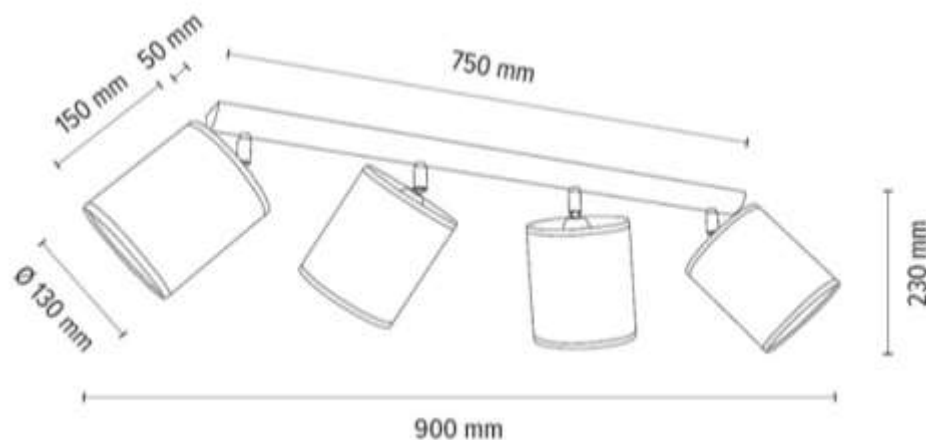

**MADE IN
EUROPE**

2047400611527

BENITA Ceiling Lamp 4xE27 Max.25W

Material: Oak Wood/Oiled Oak

Metal/Chrome

Shade: Cream-Silver Copter