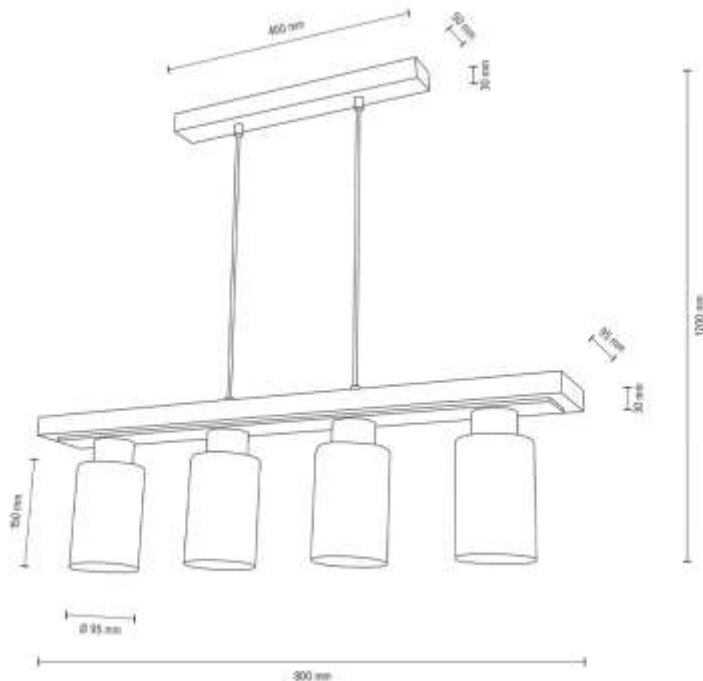

**MADE IN
EUROPE**

BSG012

BELLA Hanging lamp 4xE27 max. 60W

Material: Oak Wood/Oiled Oak

Shade: Smoky Glass

Cable: Transparent/PVC

**MADE IN
EUROPE**

BSG013