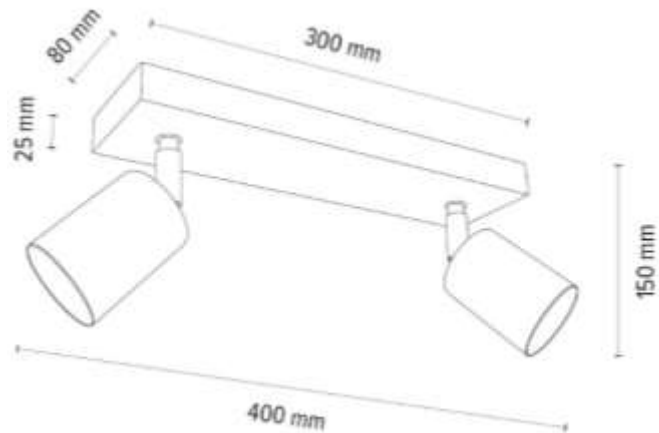

**MADE IN
EUROPE**

2910274

MONALOO Ceiling Lamp 2xGU10 Max.5W Ra 90

Material: Oak Wood/Oiled Oak

Black Metal