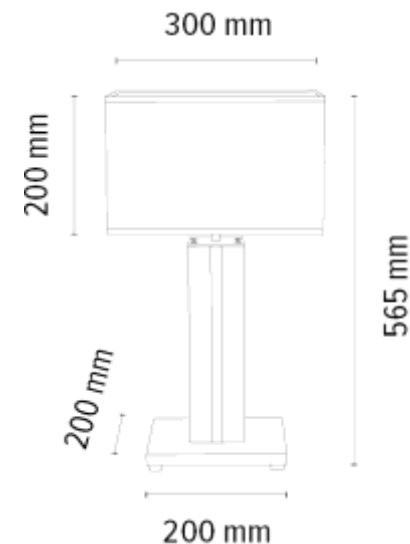

**MADE IN
EUROPE**

7020409211607

FLAME Table lamp 1xE27 Max.40W
1xLED 12V Integrated 4,6W 245lm
3000K

Touch Dimmer

Material: MDF/White Oak Veneer

Cable: Black PVC

Shade: Black Chintz

Touch dimmer