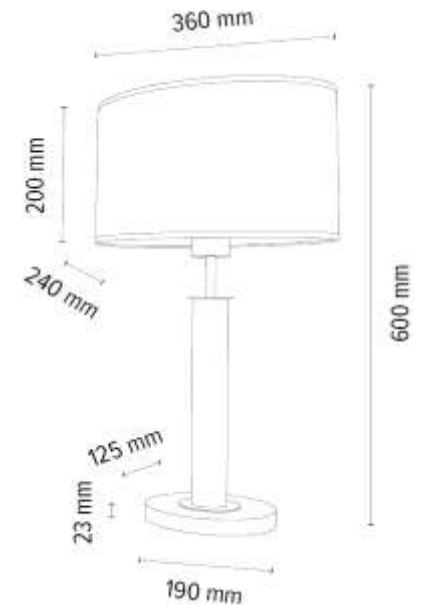

**MADE IN
EUROPE**

7017400211524

MERCEDES Table lamp 1xE27 Max.40W

Material: Oak Wood/ Oiled Oak

Metal/ Satin

Cable: Anthracite PVC

Shade: Cream-Silver Copter