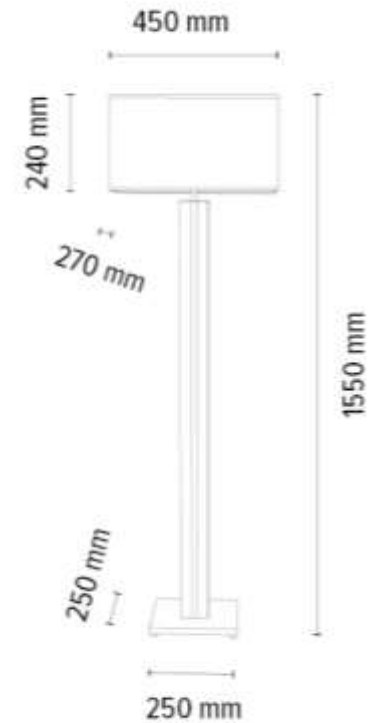

**MADE IN
EUROPE**

6020407311582

FLAME Floor lamp 1xE27 Max.60W
1xLED 12V Integrated 16W 650lm
3000K

Touch Dimmer

Material: MDF/White Oak Veneer

Cable: Black PVC

Shade: Black Chintz

You can find other products from the Flame family in the BRITOP Made in EUROPE catalog page 186-179