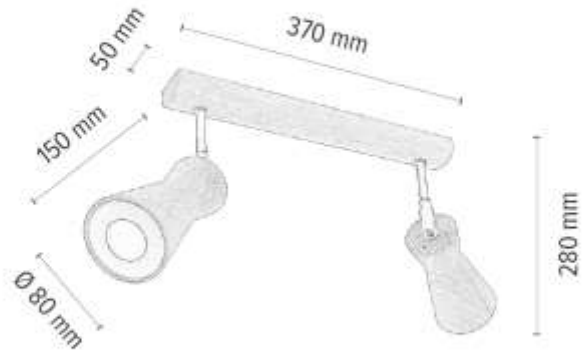

**MADE IN
EUROPE**

2027401300000

THORIS Ceiling Lamp incl. 2xLED 5W

Material: Oak Wood/Oiled Oak

Metal/Black