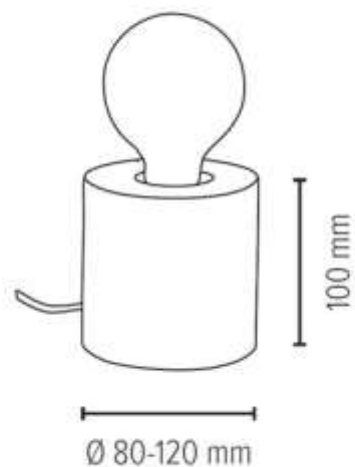

**MADE IN
EUROPE**

76911156

TRABO TABLE Table lamp 1xE27 Max.25W

Material: Pine Wood/Stained Pine Walnut

Cable: Black PVC