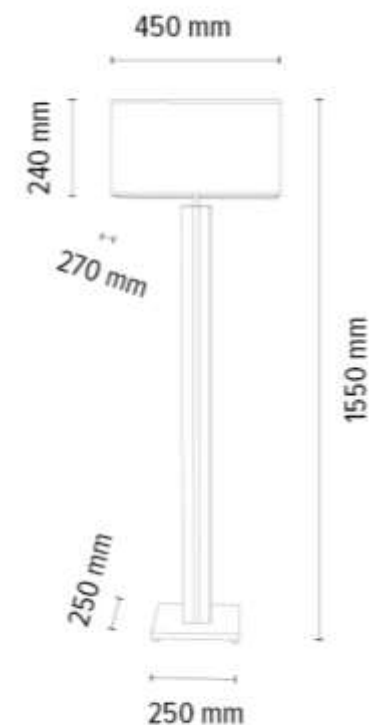

**MADE IN
EUROPE**

6028605810039

FLAME Floor lamp 1xE27 Max.60W
1xLED 12V Integrated 16W 650lm
3000K

Touch Dimmer

Material: MDF / Walnut Veneer

Cable: Black PVC

Shade: Beige Linen

You can find other products from the Flame family in the BRITOP Made in EUROPE catalog page 186-179