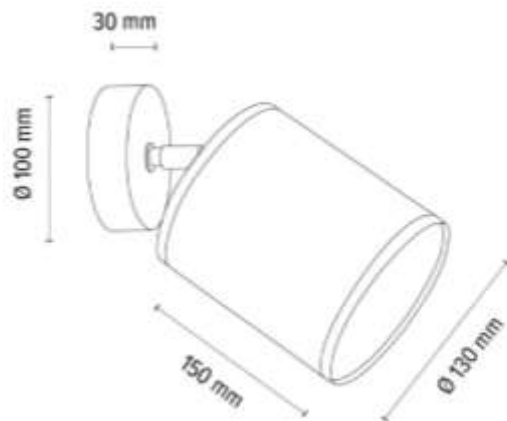

Shade: **White Cellulose Eco**

**MADE IN
EUROPE**

2017404210796

HONUS Wall/Ceiling lamp 1xE27
Max.25W

Material: Oak Wood/Oiled Oak

Shade: Golden Wallpaper

**MADE IN
EUROPE**

2027404310796