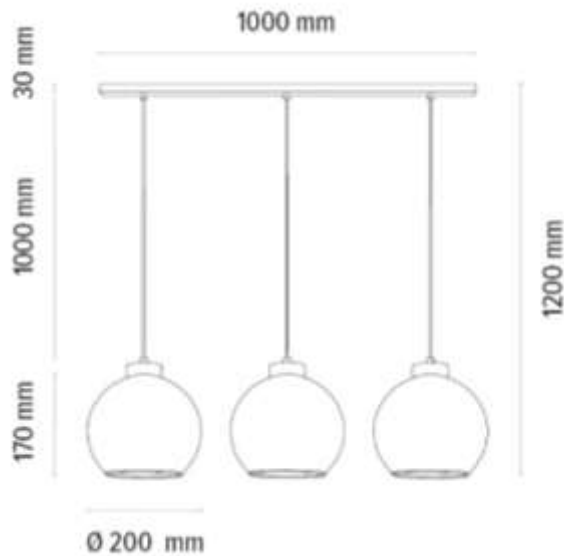

**MADE IN
EUROPE**

1037407021265

LAGUNA Pendant lamp 3xE27 Max.60W

Material: Oak Wood/ Oiled Oak

Cable: Transparent PVC

Shade: Smoked Glass