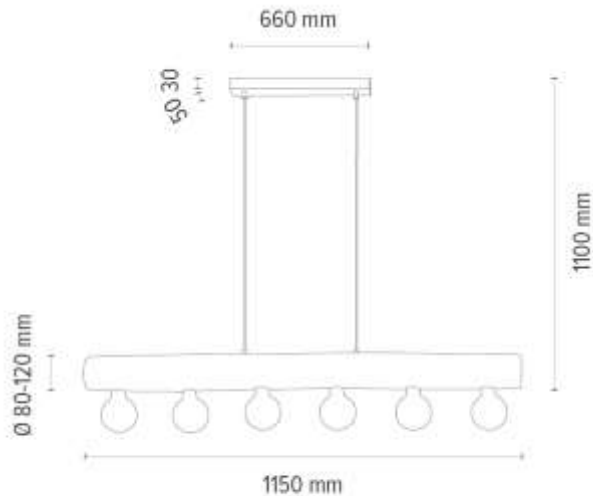

**MADE IN
EUROPE**

69198656

TRABO Pendant Lamp 6xE27 Max.25W

Material: Pine Wood/ Stained Pine Walnut

Metal/Black

Cable: Black PVC