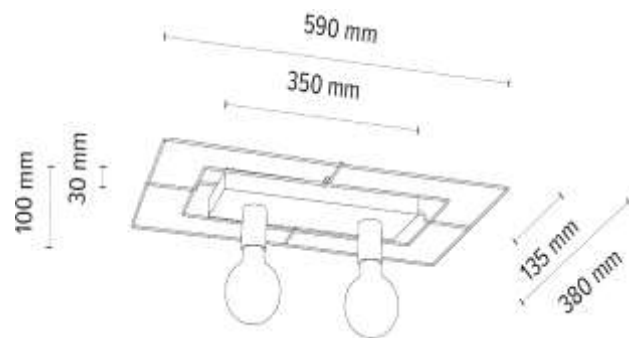

**MADE IN
EUROPE**

919405274

CHESTER Ceiling/Wall Lamp 1xE27 Max. 60W

Material: Oak Wood/Oiled Oak

Black Metal