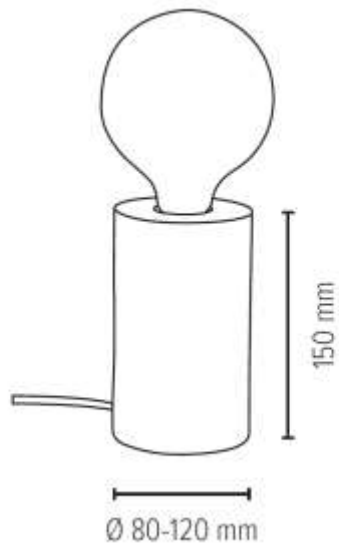

**MADE IN
EUROPE**

76910156

TRABO TABLE Table lamp 1xE27 Max.25W

Material: Pine Wood/Stained Pine Walnut

Cable: Black PVC

**MADE IN
EUROPE**

63544256

REMUS Table lamp 2xE27 Max.25W