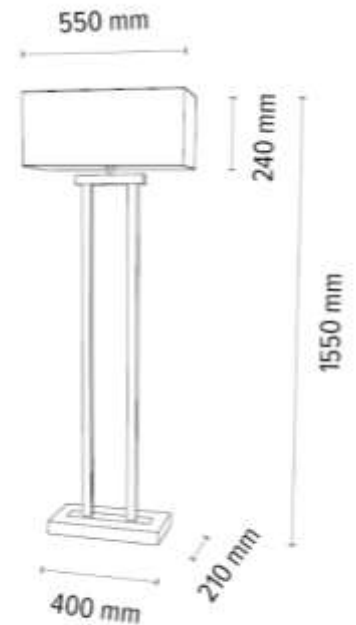

**MADE IN
EUROPE**

6781974

HAKON Floor lamp 1xE27 Max.40W

2xLED Samsung 24V Integrated

36W 5166lm 3000K

Material: Oak Wood/Oiled Oak

Cable: Black Fabric

Shade: White Chintz

Touch Dimmer