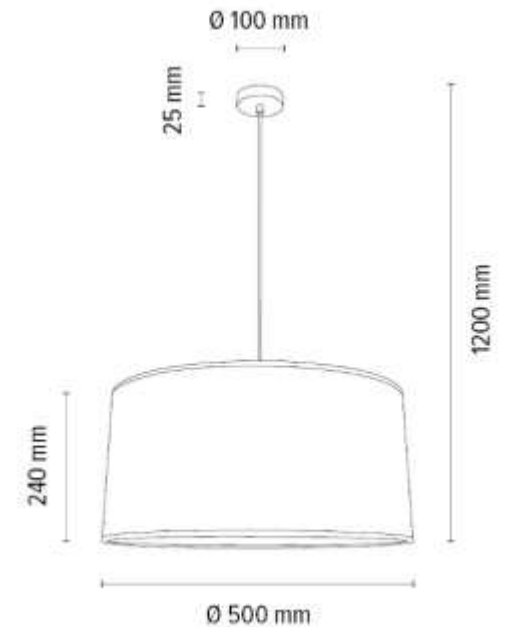

Shade: Cream-Silver Copter

Easy assembling on magnets

**MADE IN
EUROPE**

1017400511529

BENITA Pendant Lamp 1xE27 Max.40W

Material: Oak Wood/Oiled Oak

Cable: Transparent PVC

Shade: Cream-Silver Copter