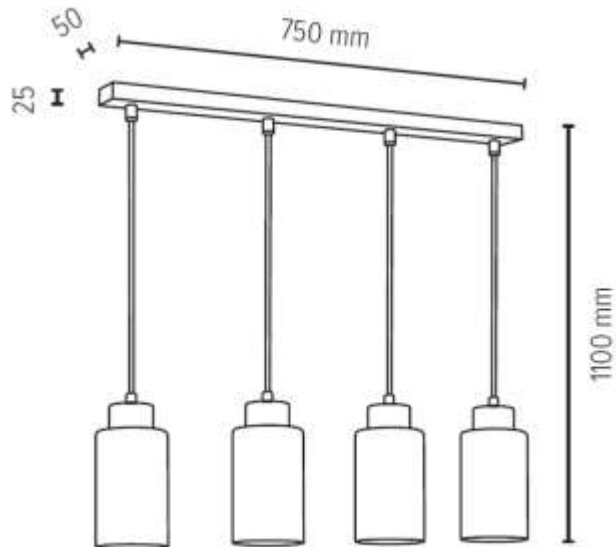

Shade: Smoky Glass

Cable: Transparent/PVC

**MADE IN
EUROPE**

BSG011

BELLA Hanging lamp 4xE27 max. 60W

Material: Oak Wood/Oiled Oak

Shade: Smoky Glass

Cable: Transparent/PVC