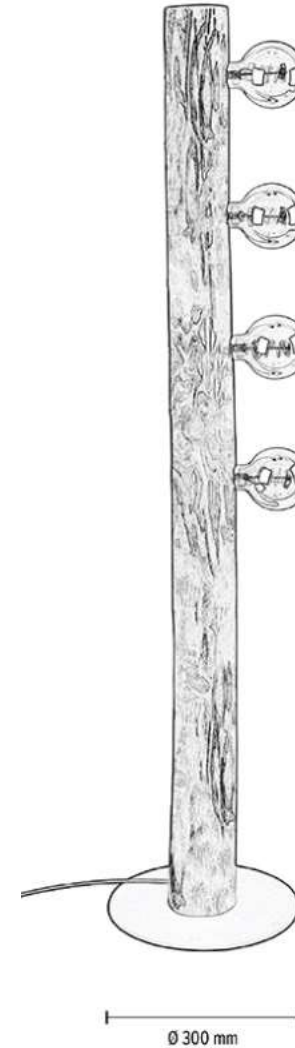

Cable: Black PVC

**MADE IN
EUROPE**

7015102411584

TULA Table lamp 1xE27 Max.25W

Material: Pine Wood/Stained Pine Brown

Metal/White

Cable: White Fabric

Shade: White Chintz