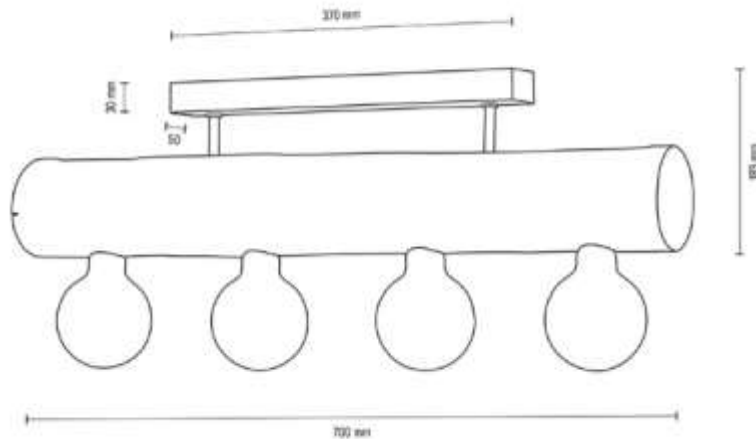

**MADE IN
EUROPE**

6997404

TRABO Ceiling Lamp 4xE27 Max.60W

Material: Pine Wood/Stained Pine Brown

Metal/Black