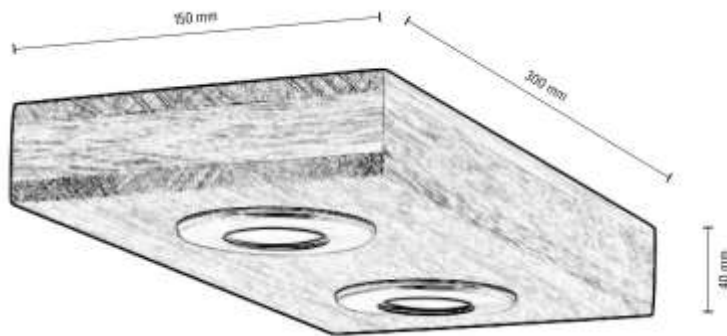

**MADE IN
EUROPE**

62791274

MAGORA Wall Lamp Incl. 2xLED 5W,
300lm, 3000K

Material: Oak Wood/Oiled Oak

Metal/Black

**MADE IN
EUROPE**

62791374

MAGORA Wall Lamp Incl. 3xLED 5W,
300lm, 3000K