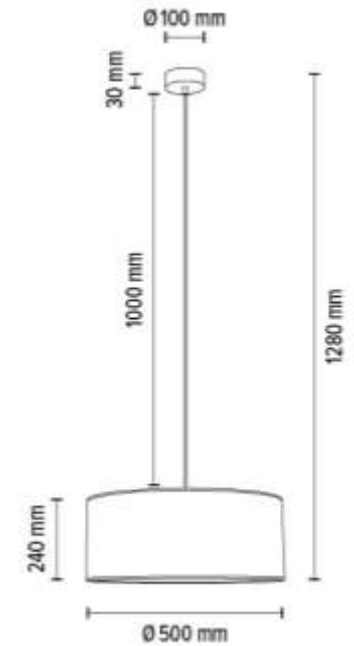

**MADE IN
EUROPE**

26910174

BOHO Pendant lamp 1xE27 Max.40W

Material: Oak wood/Oiled Oak

Cable: Transparent PVC

Shade: Beige Linen with black ribbon

You can find other products from the Boho family in the BRITOP Made in EUROPE catalog page 424-439