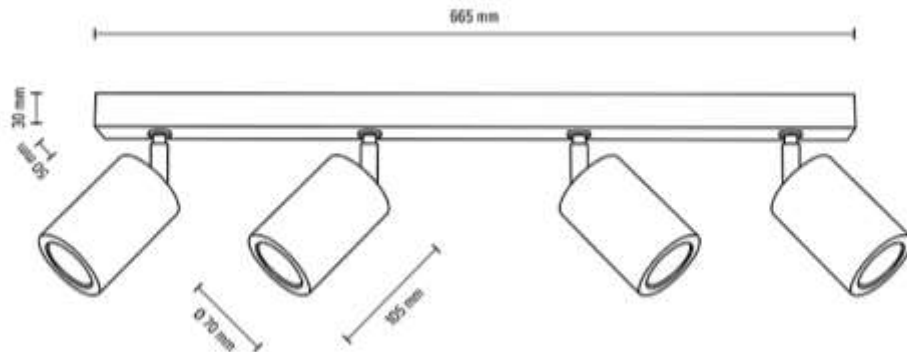

**MADE IN
EUROPE**

3914174

**Matti Wall Lamp Incl.4xGU10 Max.5W Ra90
320lm 2700K**

Material: Oak Wood/Oiled Oak

Metal/Black