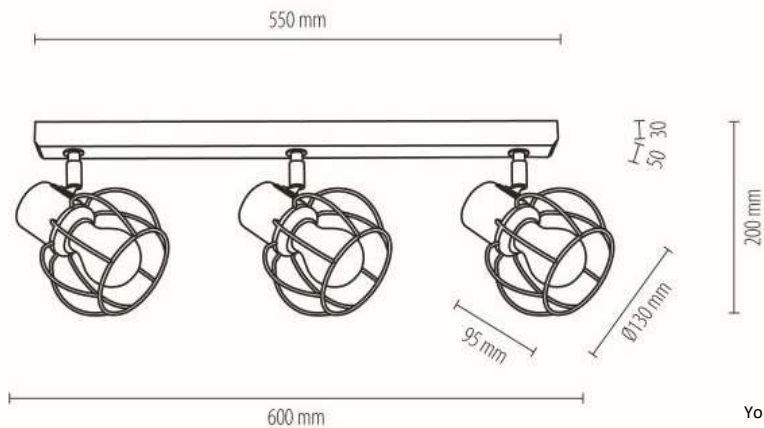

**MADE IN
EUROPE**

2037411531186

PHIPHI Ceiling lamp 3xE27 Max.25W

Material: Oak Wood/Oiled Oak

Shade: White Metal

You can find other products from the PHIPHI family in the BRITOP Made in EUROPE catalog page 270-273