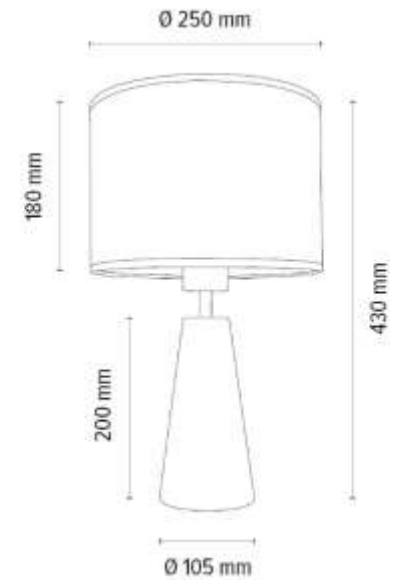

**MADE IN
EUROPE**

7017403311551

MERCEDES Table lamp 1xE27 Max.40W

Material: Oak Wood/ Oiled Oak

Metal/ Black

Cable: Black Fabric

Shade: Brown-Black-Golden Copter

With black ribbon