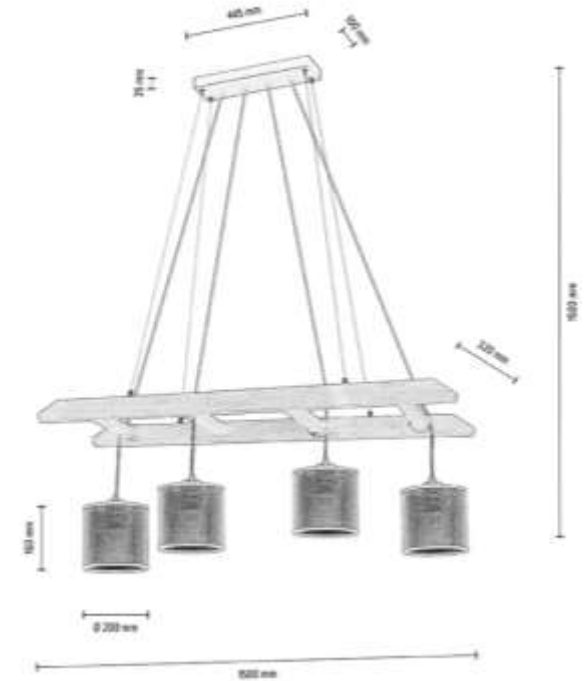

**MADE IN
EUROPE**

7739451

ESKALO Pendant lamp 4xE27 Max.25W

Material: Pine Wood/Stained Pine Brown

Metal/Black

Cable: Black PVC

Shade: Natural Linen with black ribbon