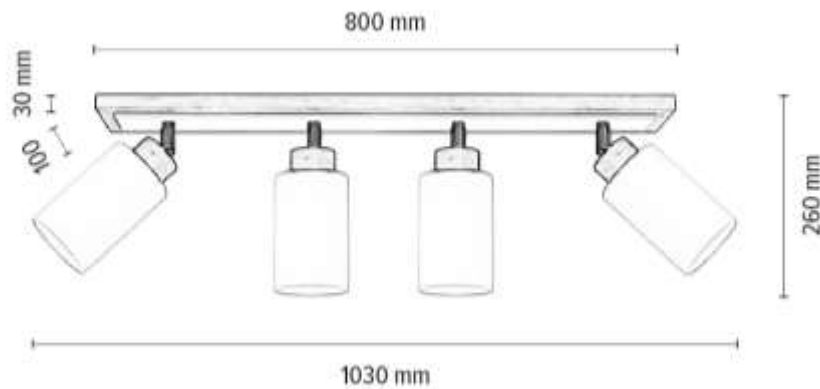

**MADE IN
EUROPE**

2047405320770

BELLA Ceiling lamp 4xE27 max. 60W

Material: Oak Wood/Oiled Oak

Metal/White

Shade: White Glass

**MADE IN
EUROPE**

2017405420770