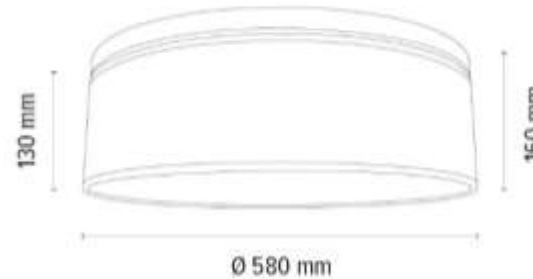

Easy assembling on magnets

**MADE IN
EUROPE**

Lamp shade fixed
to magnets

4047400311544

BENITA Ceiling Lamp 4xE27 Max.25W

Material: Oak Wood/Oiled Oak

Shade: White Copter/White

Easy assembling on magnets