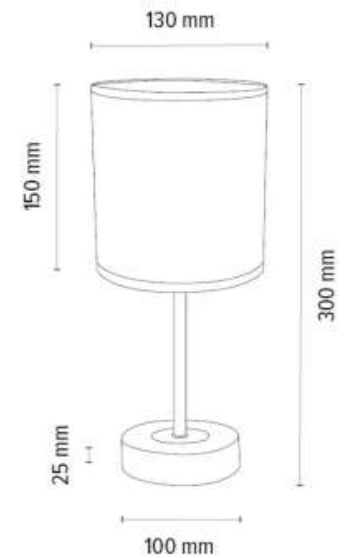

**MADE IN
EUROPE**

87791974

BOHO Table lamp 1xE27 Max.25W

Material: Oak wood/Oiled Oak

Metal/Black

Cable: Black PVC

Shade: Beige Linen with black ribbon

You can find other products from the Boho family in the BRITOP Made in EUROPE catalog page 424-439