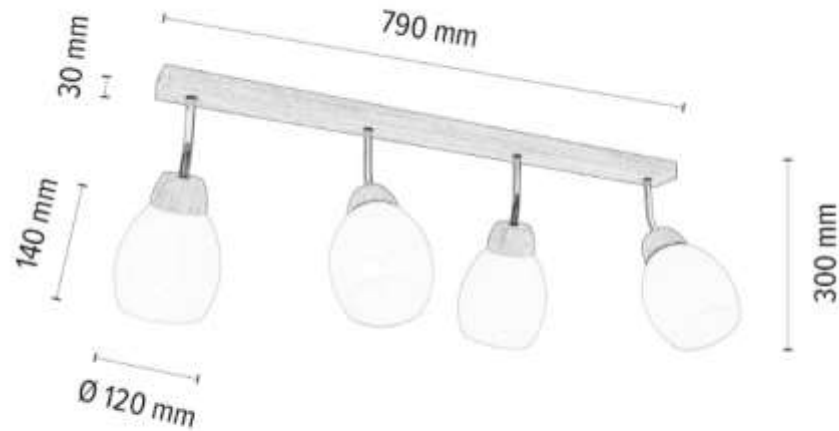

**MADE IN
EUROPE**

2047404120883

PISA Ceiling Lamp 4xE27 Max.60W

Material: Oak Wood/Oiled Oak

Metal/Chrome

Shade: White Glass