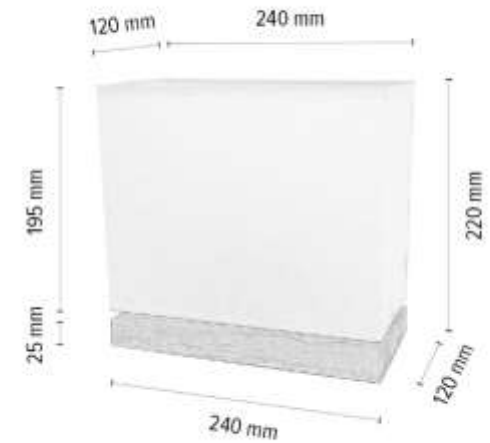

**MADE IN
EUROPE**

7562174

PURO Table Lamp 1xE27 Max.25W

Material: Oak Wood/Oiled Oak

Cable: Transparent PVC

Shade: White Chintz