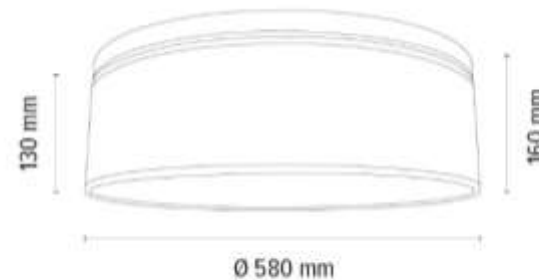

Easy assembling on magnets