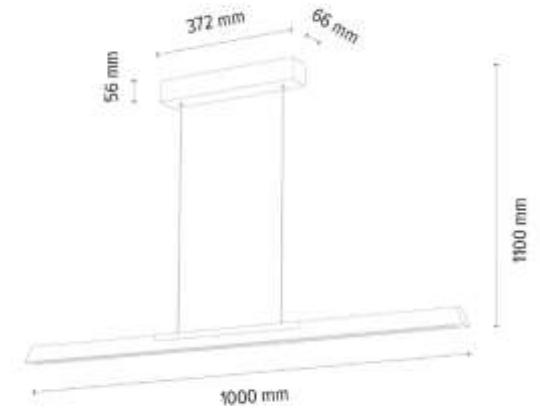

**MADE IN
EUROPE**

1017409300000

JONAS BLACK Pendant lamp 1xLED Samsung
24V Integrated 14,5W 2044lm 3000K

Material: Oak Wood/Oiled Oak

Metal/Black

Touch Dimmer

Adjustable Suspension Height

Touch dimmer