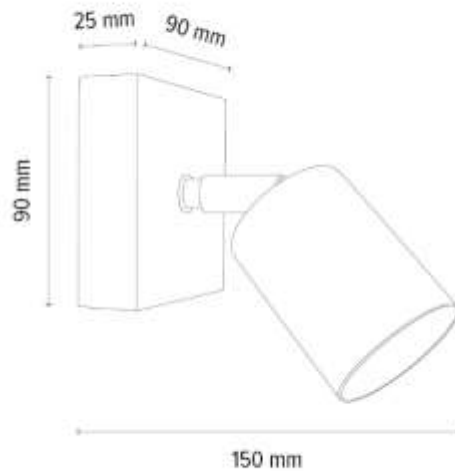

**MADE IN
EUROPE**

2017403100000

MONALOO Wall Lamp 1xGU10 Max.5W Ra 90

Material: Oak Wood/Oiled Oak

White Metal