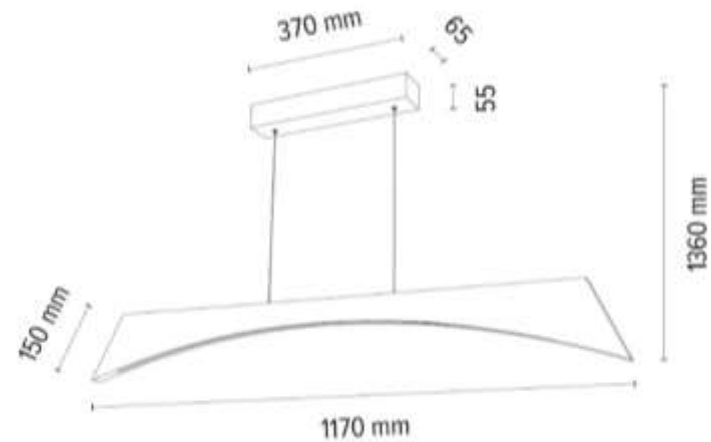

Material: Oak wood/Oiled Oak

Metal/Stainless Steel

Cable: Transparent

Adjustable Suspension Height

Touch Dimmer

Touch dimmer

**MADE IN
EUROPE**

6017401800000