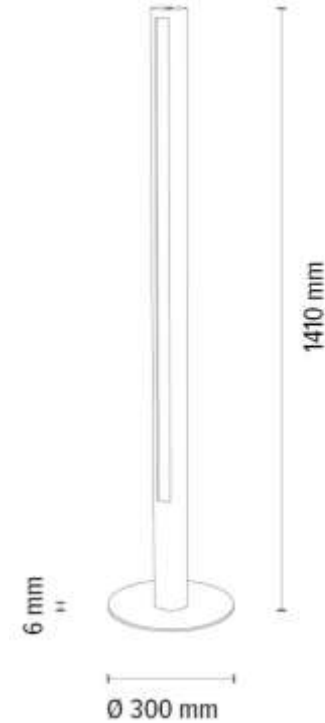

**MADE IN
EUROPE**

6017401100000

CONOR Floor Lamp 1xLED Samsung
24V Integrated 32W 4743lm 3000K

Material: Oak Wood/Oiled Oak

Metal/Black

Cable: Black PVC

Touch Dimmer

Touch dimmer