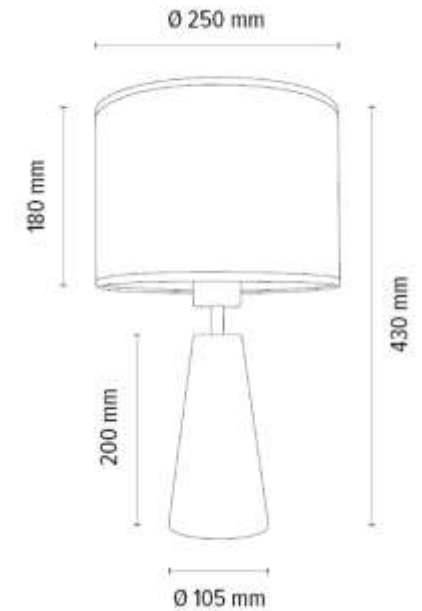

**MADE IN
EUROPE**

7017403211528

MERCEDES Table lamp 1xE27 Max.40W

Material: Oak Wood/ Oiled Oak

Metal/ Satin

Cable: Anthracite Fabric

Shade: Cream-Silver Copter