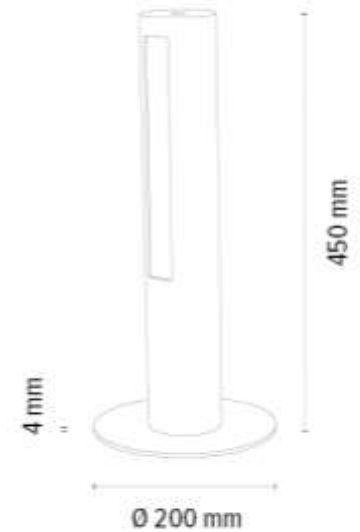

Touch dimmer

7017401100000

CONOR Table Lamp 1xLED Samsung
24V Integrated 9W 1290lm 3000K

Material: Oak Wood/Oiled Oak

Metal/Stainless Steel

Cable: Black PVC

Touch Dimmer

**MADE IN
EUROPE**