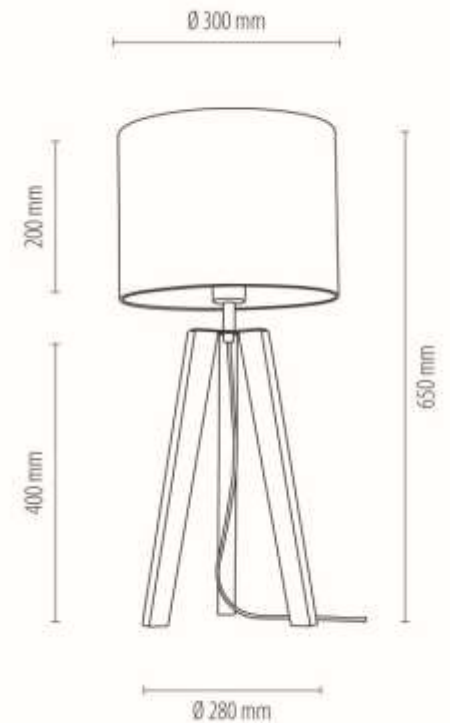

**MADE IN
EUROPE**

94304074

NEGRO Table Lamp 1xE27 Max.60W

Material: Oak Wood/Oiled Oak

Cable: Black PVC

Shade: Natural Linen with black ribbon

**BRITOP ECO
RESPONSIBILITY**