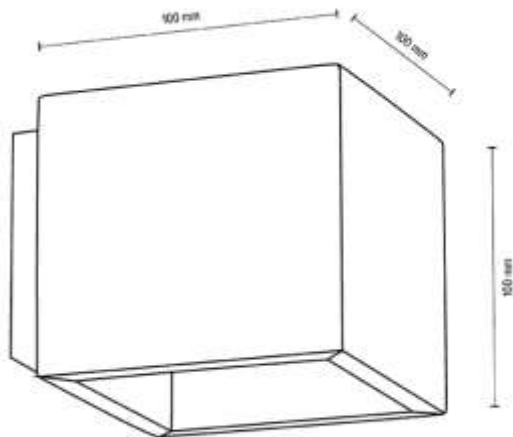

**MADE IN
EUROPE**

20257104

BLOCK WOOD Wall Lamp 1xG9 Max.6W LED

Material: Pine Wood/Stained Pine Grey

Metal/Black