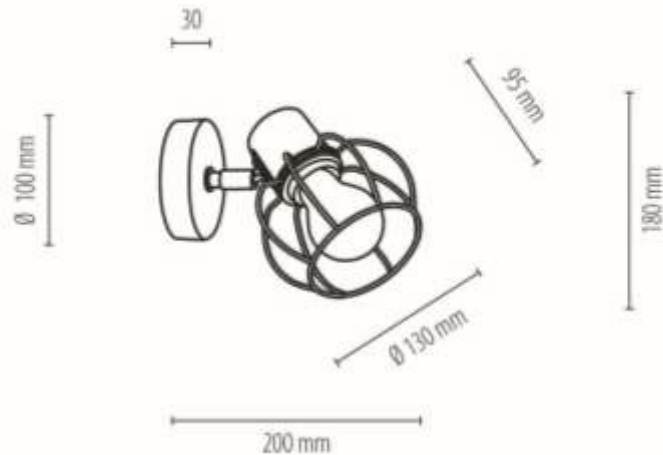

**MADE IN
EUROPE**

2017411331186

PHIPHI Wall lamp 1xE27 Max.25W

Material: Oak Wood/Oiled Oak

Shade: Black Metal

You can find other products from the PHIPHI family in the BRITOP Made in EUROPE catalog page 270-273