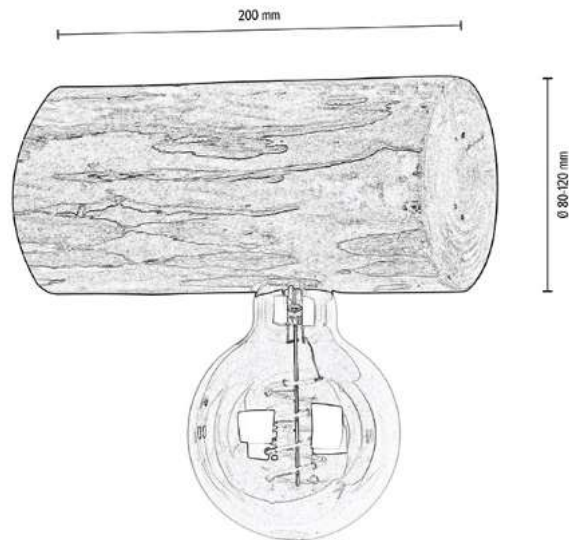

**MADE IN
EUROPE**

69197156

TRABO Wall lamp 1xE27 Max.25W

Material: Pine Wood/Stained Pine Walnut