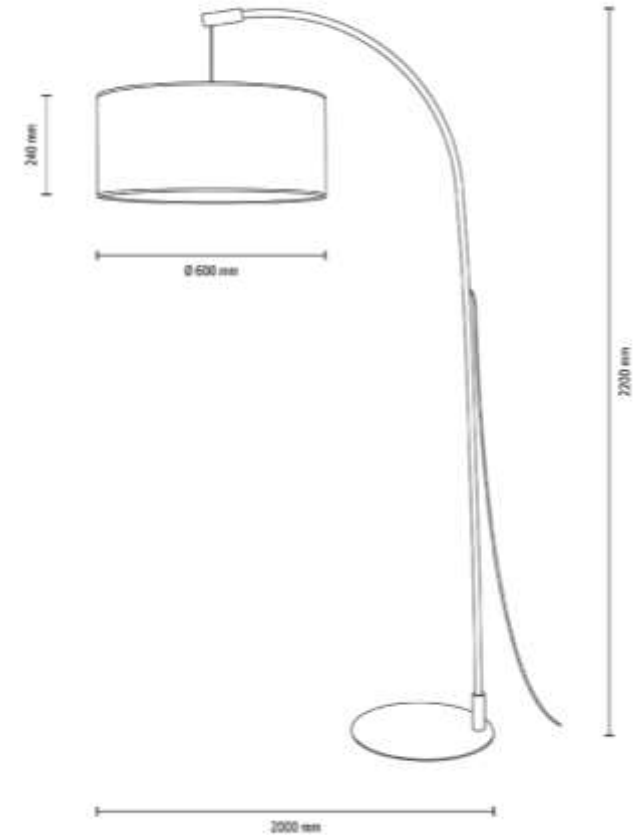

**MADE IN
EUROPE**

6010404010408

BRINDILLE Floor Lamp 1xE27 Max.60W

Material: Metal/Black

Oak Wood/Oiled Oak

Cable: Black Fabric

Shade: Black Chintz