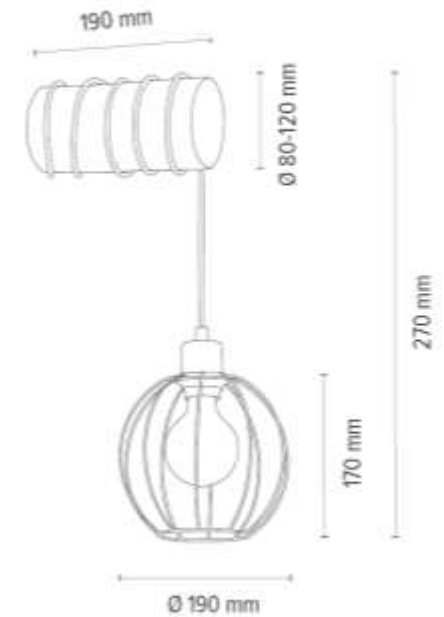

**MADE IN
EUROPE**

683669151

TRABO BERIS Wall Lamp 1xE27 Max.25W

Material: Pine Wood/Stained Pine Brown

Metal/Black

Cable: Black PVC

Shade: Black Metal