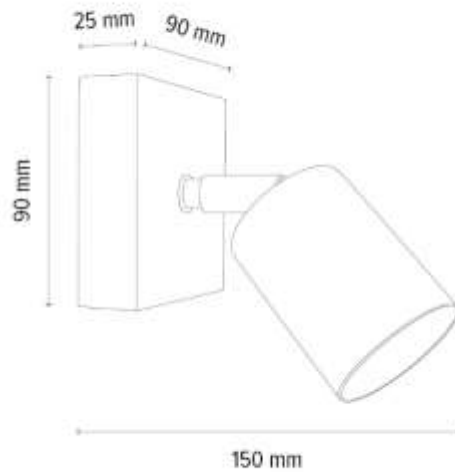

**MADE IN
EUROPE**

2910174

MONALOO Wall Lamp 1xGU10 Max.5W Ra 90

Material: Oak Wood/Oiled Oak

Black Metal