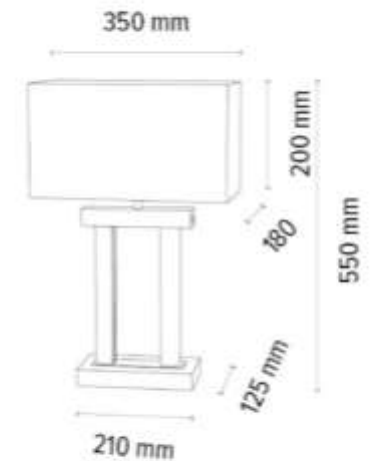

7,5W 1076lm 3000K

Material: Oak Wood/Oiled Oak

Cable: Black Fabric

Shade: Beige Linen

Touch Dimmer

**MADE IN
EUROPE**

6037401510076

HAKON Floor lamp 1xE27 Max.40W