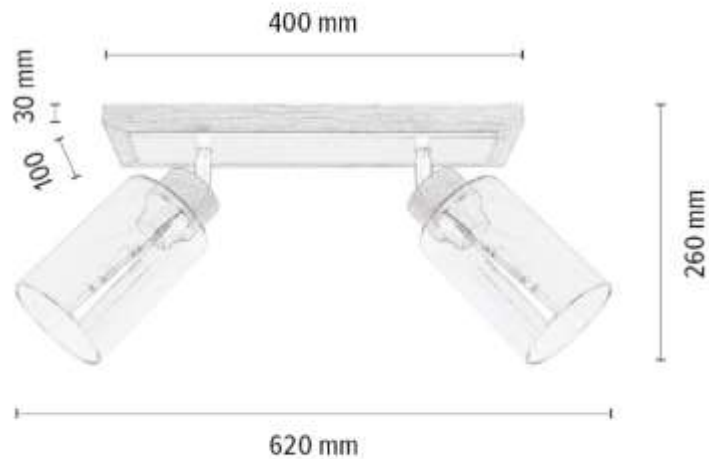

**MADE IN
EUROPE**

BSG006

BELLA Ceiling lamp 2xE27 max. 60W

Material: Oak Wood/Oiled Oak

Metal/White

Shade: Smoky Glass