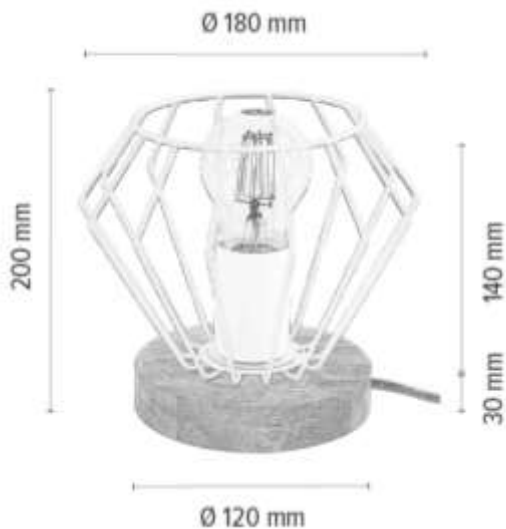

Material: Oak Wood/Oiled Oak

Cable: Black PVC

Shade: Black Metal

**MADE IN
EUROPE**

7017405231179

VENTIRA Table Lamp 1xE27 max. 25W

Material: Oak Wood/Oiled Oak

Metal/Black