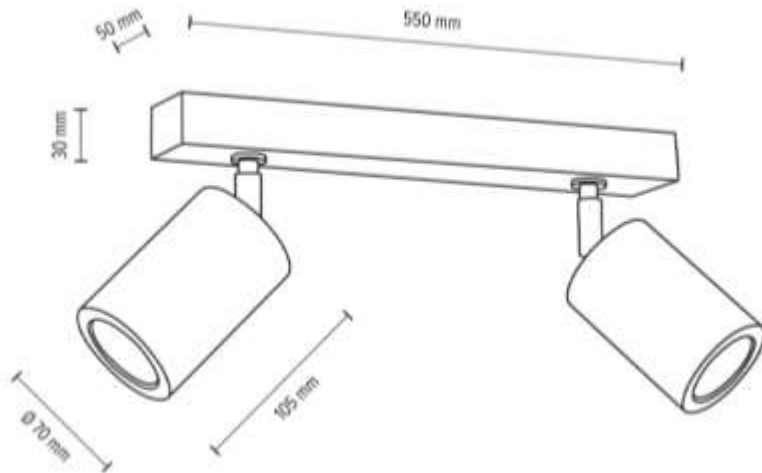

**MADE IN
EUROPE**

3912174

**Matti Wall Lamp Incl.2xGU10 Max.5W Ra90
320lm 2700K**

Material: Oak Wood/Oiled Oak

Metal/Black