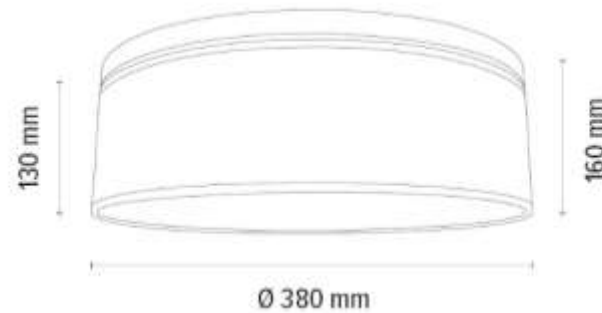

**MADE IN
EUROPE**

Lamp shade fixed
to magnets

4993874

BOHO Ceiling/Wall lamp 2xE27 Max.25W

Material: Oak Wood/Oiled Oak

Shade: Beige Linen with black ribbon

Easy assembling on magnets

You can find other products from the Boho family in the BRITOP Made in EUROPE catalog page 422-423