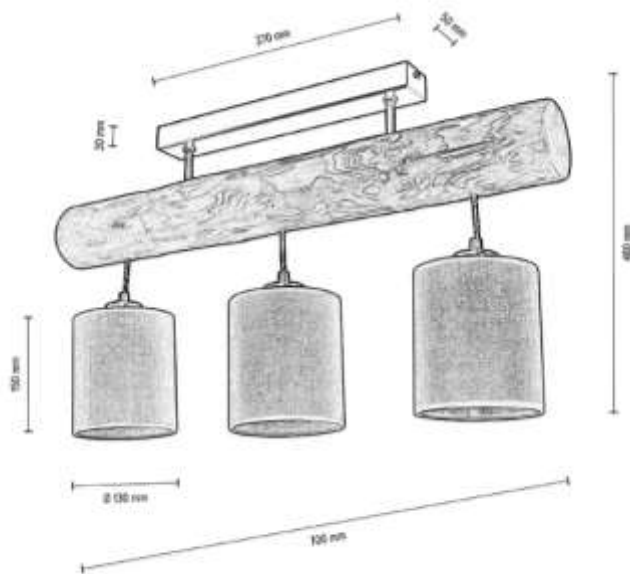

**MADE IN
EUROPE**

4035109211245

TRENO Ceiling Lamp 3xE27 Max.25W

Material: Pine Wood/Stained Pine Brown

Metal/Black

Shade: Beige Linen