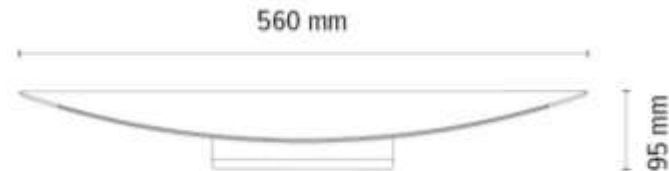

Touch dimmer

**MADE IN
EUROPE**

2017403700000

DUBAI Wall Lamp 1xLED Samsung
24V Integrated 6,5W 600lm 3000K

Material: Oak Wood/Oiled Oak

Metal/Black

Touch Dimmer

**MADE IN
EUROPE**