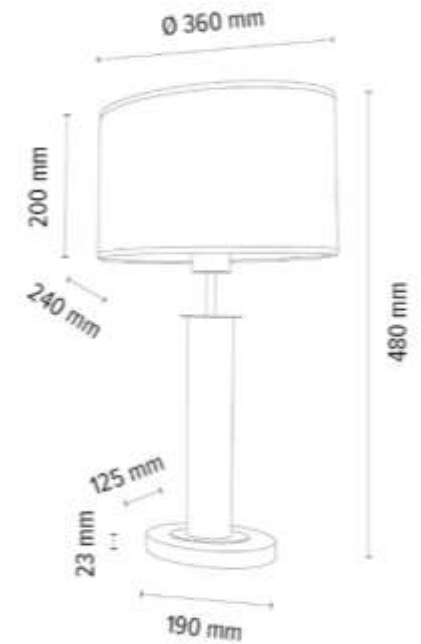

**MADE IN
EUROPE**

7017400311537

MERCEDES Table lamp 1xE27 Max.40W

Material: Oak Wood/ Oiled Oak

Metal/ Black

Cable: Black Fabric

Shade: Brown-Black-Golden Copter

With black ribbon