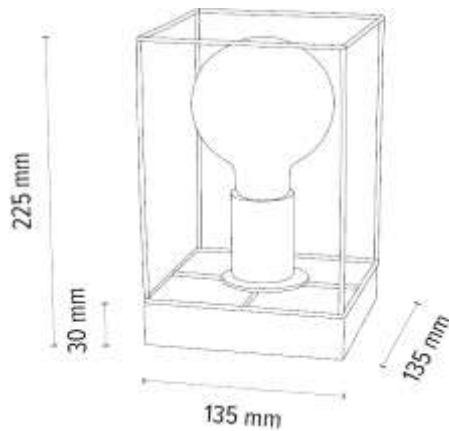

**MADE IN
EUROPE**

819408174

GRETTER Table lamp 1xE27 Max.25W

Material: Oak Wood/Oiled Oak

Cable: Black PVC

Shade: Black Metal

**MADE IN
EUROPE**

683669151