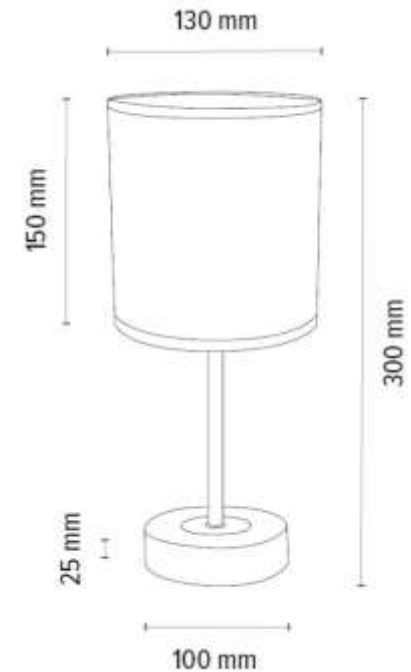

**MADE IN
EUROPE**

7017400911527

BENITA Table Lamp 1xE27 Max. 60W

Material: Oak Wood/Oiled Oak

Metal/Satin

Cable: Anthracite Fabric

Shade: Cream-Silver Copter