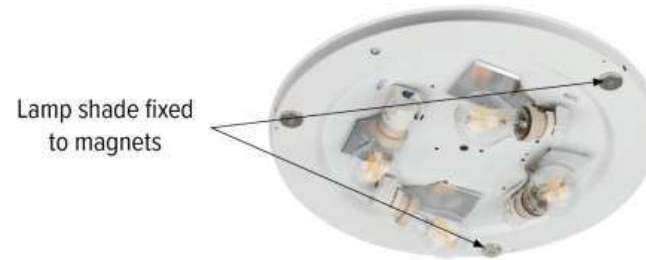

**MADE IN
EUROPE**