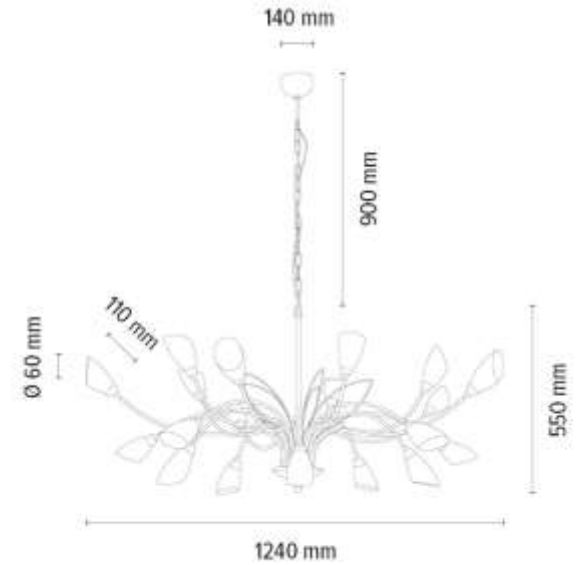

**MADE IN
EUROPE**

1200404120037

GLORIOSA Pendant lamp 20xG9 Max.6W LED

Material: Metal/Black

Cable: Black PVC

Shade: White Glass