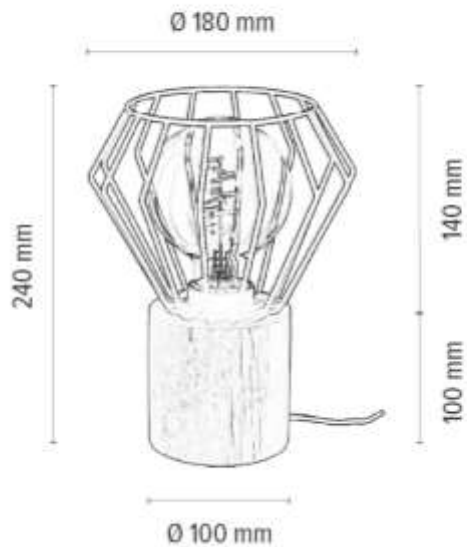

**MADE IN
EUROPE**

7017405231179

VENTIRA Table Lamp 1xE27 max. 25W

Material: Oak Wood/Oiled Oak

Metal/Black

Cable: Black PVC

Shade: Black Metal