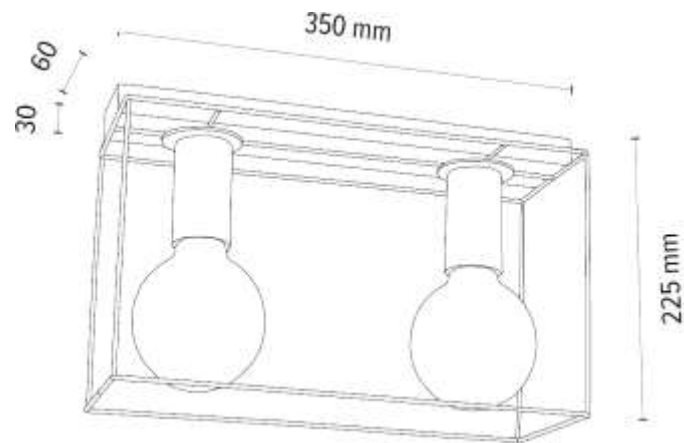

BELLARO Ceiling Lamp 4xE27 Max.15W

Material: Oak Wood/Oiled Oak

Shade: Black Metal

**MADE IN
EUROPE**

4020203730074

GRETTER Ceiling/Wall lamp 2xE27 Max.60W

Material: Oak Wood/Oiled Oak

Shade: White Metal