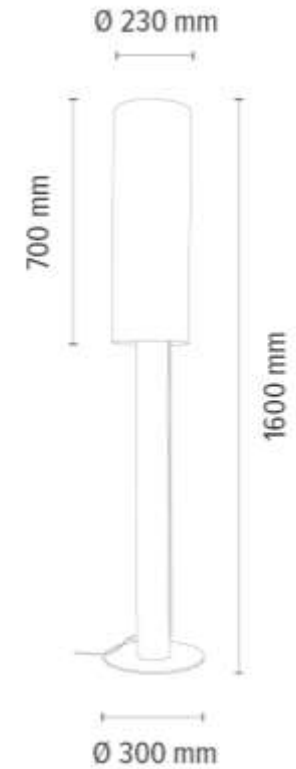

**MADE IN
EUROPE**

3206151

TULA Floor Lamp 1xE27 Max.40W

Material: Pine Wood/Stained Pine Brown

Metal/White

Cable: White Fabric

Shade: White Chintz