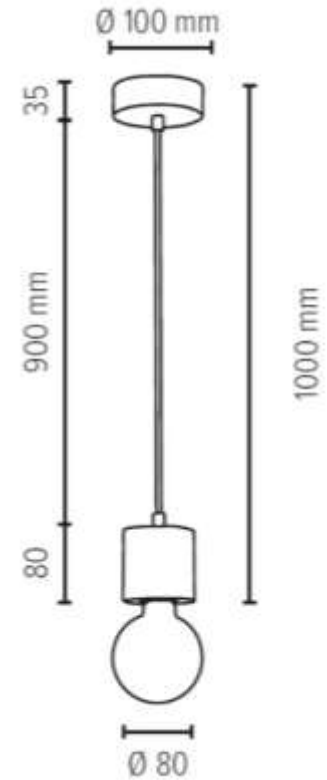

**MADE IN
EUROPE**

71699104

PINO Pendant Lamp 1xE27 Max.60W

Material: Pine Wood/Stained Pine Walnut

Metal/Black

Cable: Black PVC