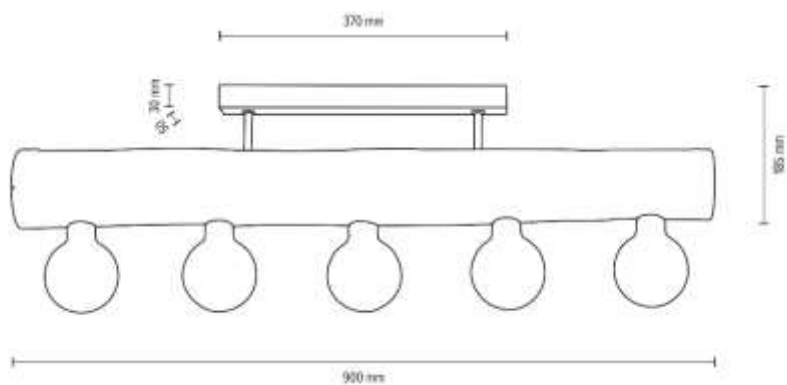

**MADE IN
EUROPE**

6997504

TRABO Ceiling Lamp 5xE27 Max.60W

Material: Pine Wood/Stained Pine Brown

Metal/Black

**MADE IN
EUROPE**

69880404

TRABO SIMPLE Pendant Lamp 4xE27 Max.60W