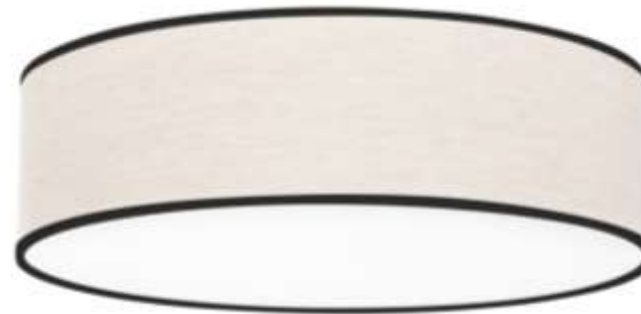

**MADE IN
EUROPE**

47994802

BOHO Ceiling/Wall lamp 4xE27 Max.25W

Material: Metal/White

Shade: Beige Linen with black ribbon

Easy assembling on magnets

You can find other products from the Boho family in the BRITOP Made in EUROPE catalog page 422-423