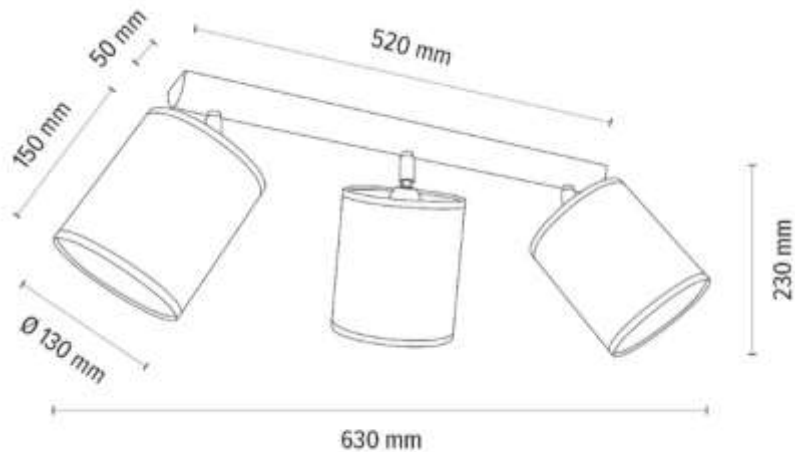

**MADE IN
EUROPE**

2037400511549

BENITA Ceiling Lamp 3xE27 Max.25W

Material: Oak Wood/Oiled Oak

Metal/Chrome

Shade: White Copter