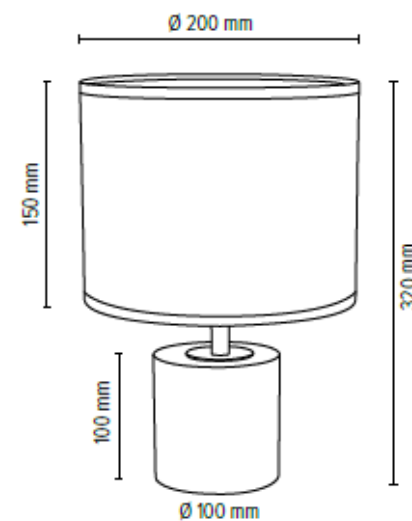

**MADE IN
EUROPE**

7017405411505

BOUCLE Table Lamp 1xE27 Max.25W

Material: Oak Wood/Oiled Oak

Metal/Black

Cable: Transparent PVC

Shade: White Boucle PET fabric