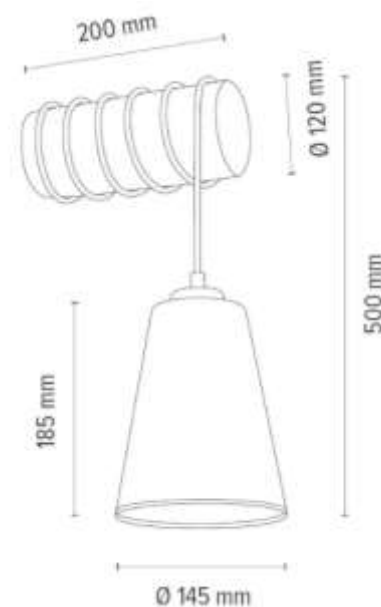

**MADE IN
EUROPE**

691104156

TRABO CARLOS Wall Lamp 1xE27 Max.25W

Material: Pine Wood/Stained Pine Walnut

Metal/Black

Cable: Black PVC

Shade: Black Chintz