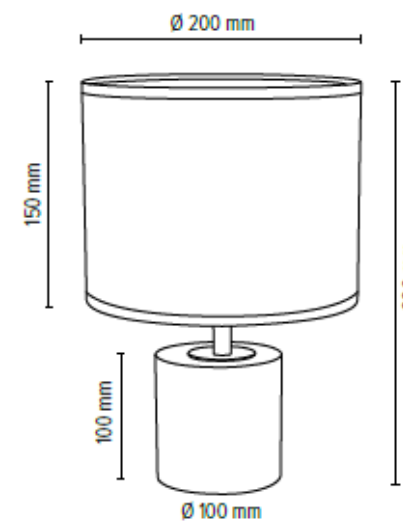

**MADE IN
EUROPE**

708194174

SILLA Table lamp 1xE27 Max.25W

Material: Oak Wood/Oiled Oak

Metal/Black

Cable: Black PVC

Shade: Beige Linen