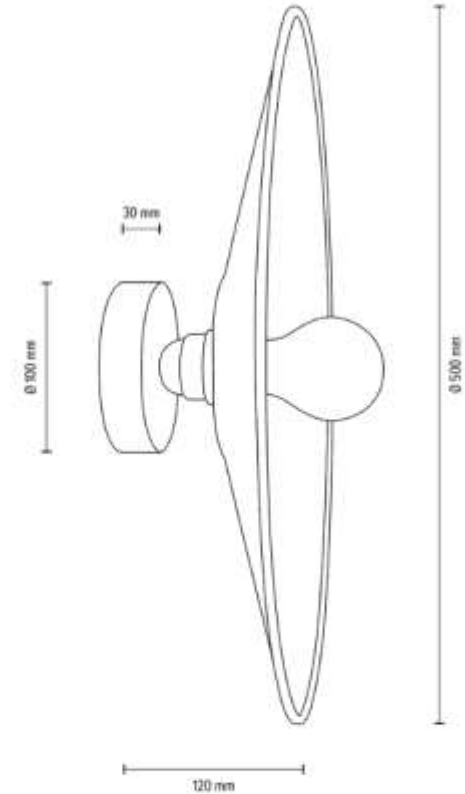

**MADE IN
EUROPE**

28949174

HATTU Wall lamp with cable and plug&swich
1xE27 Max.25W

Material: Oak Wood/Oiled Oak

Cable: Black Fabric

Shade: Black Chintz