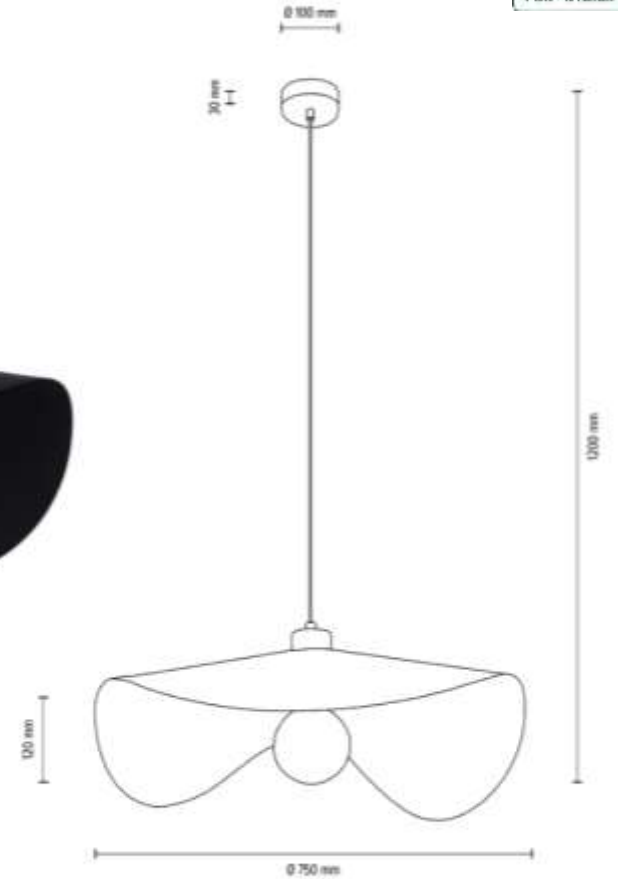

**MADE IN
EUROPE**

1616119174

HATTU Pendant lamp 1xE27 Max.40W

Material: Oak Wood/Oiled Oak

Cable: Black Fabric

Shade: Black Chintz

You can find other products from the Hattu family in the BRITOP Made in EUROPE catalog page 473-478