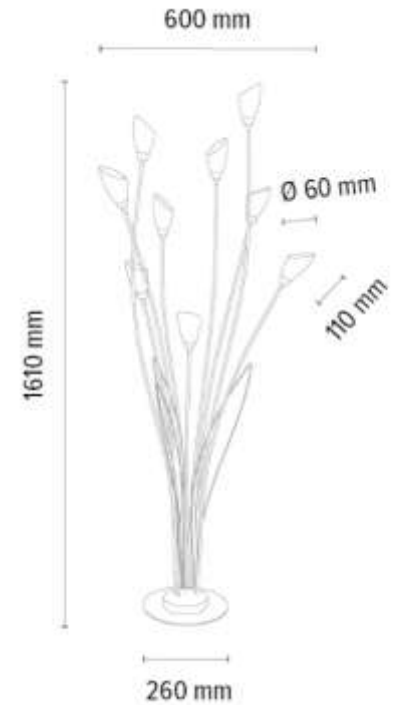

**MADE IN
EUROPE**

6090402620037

GLORIOSA Floor lamp 9xG9 Max.6W LED

Material: Metal/Black

Cable: Black PVC

Shade: White Glass