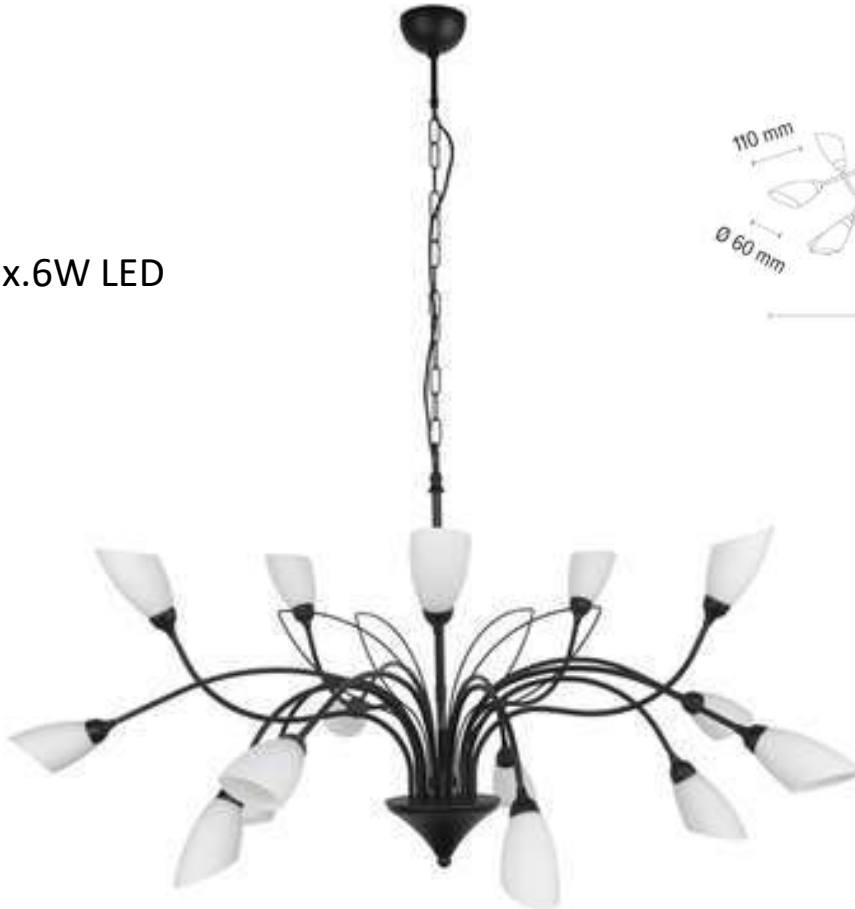

Shade: **White Glass**

**MADE IN
EUROPE**

1150404420037

GLORIOSA Pendant lamp 15xG9 Max.6W LED

Material: Metal/Black

Cable: Black PVC

Shade: White Glass

**MADE IN
EUROPE**