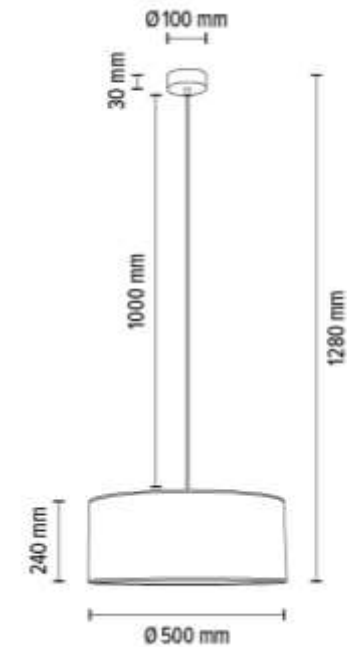

**MADE IN
EUROPE**

16601056

BOVINO Pendant Lamp 1xE27 Max.60W

Material: Pine Wood/Stained Pine Walnut

Cable: Black PVC

Shade: Multicolor Cow fabric

**BRITOP ECO
RESPONSIBILITY**