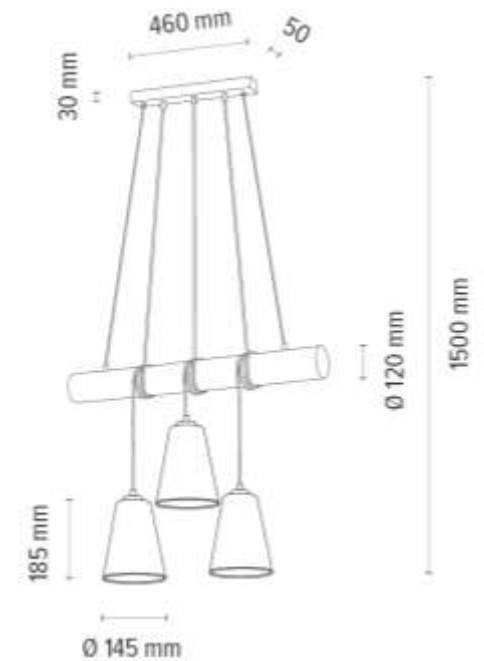

**MADE IN
EUROPE**

691146356

TRABO CARLOS Pendant Lamp 3xE27 Max.25W

Material: Pine Wood/Stained Pine Walnut

Metal/Black

Cable: Black PVC

Shade: Black Chintz