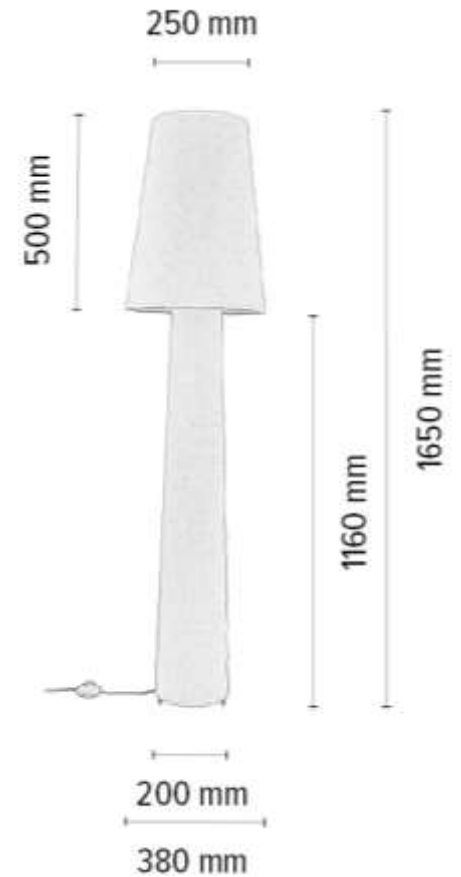

**MADE IN
EUROPE**

2990475

ADONIS Floor Lamp 1xE27 Max.40W,

1xE27 G45 Max.10W LED

Metal/White

Cable: Natural Fabric

Shade: Beige Linen

**BRITOP ECO
RESPONSIBILITY**