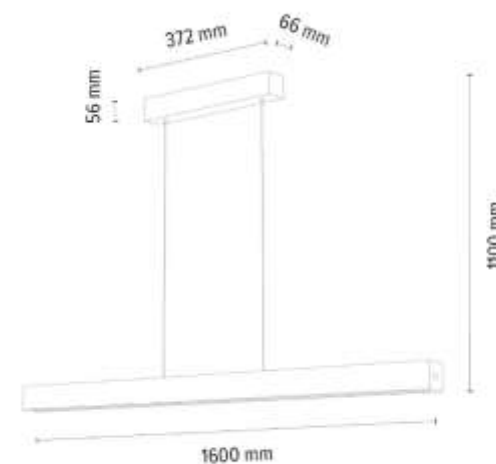

Adjustable Suspension Height

The light in the up and down position

Touch dimmer

**MADE IN
EUROPE**

Touch dimmer

7017401300000

LEON Table lamp 1xLED Samsung
24V Integrated 9W 1290lm 3000K

Material: Oak Wood/ Oiled Oak