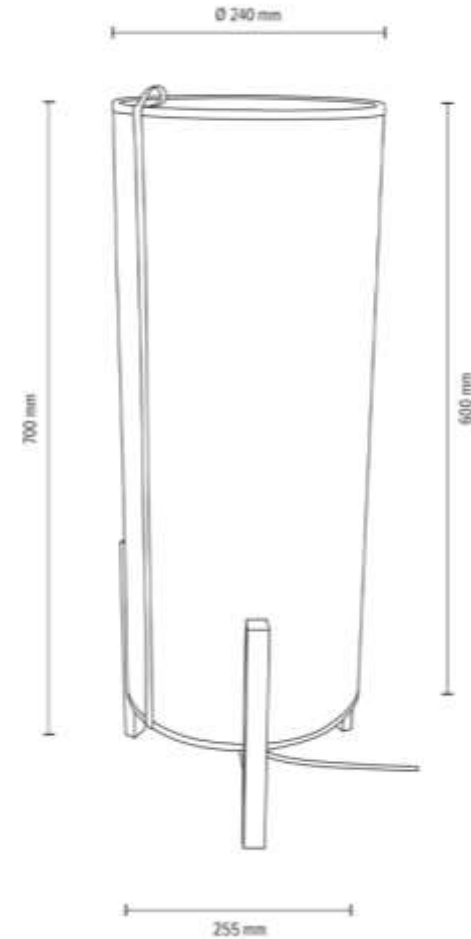

**MADE IN
EUROPE**

73723174

CASIOPEA Table Lamp 1xE27 Max. 40W

Material: Oak Wood/Oiled Oak

Cable: Black Fabric

Shade: Beige Jute