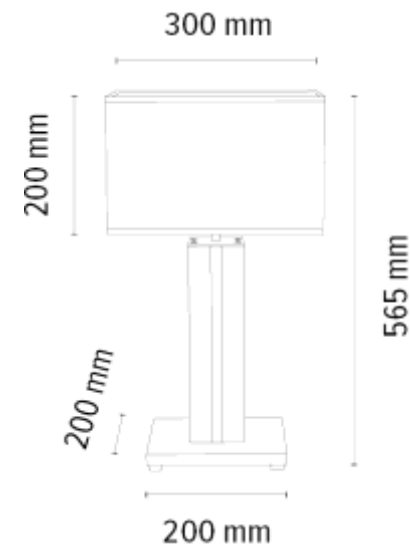

FLAME Table lamp 1xE27 Max.40W
1xLED 12V Integrated 4,6W 245lm
3000K

Touch Dimmer

Material: MDF / Walnut Veneer

Cable: Black PVC

Shade: Beige Linen

Touch dimmer

You can find other products from the Flame family in the BRITOP Made in EUROPE catalog page 186-179