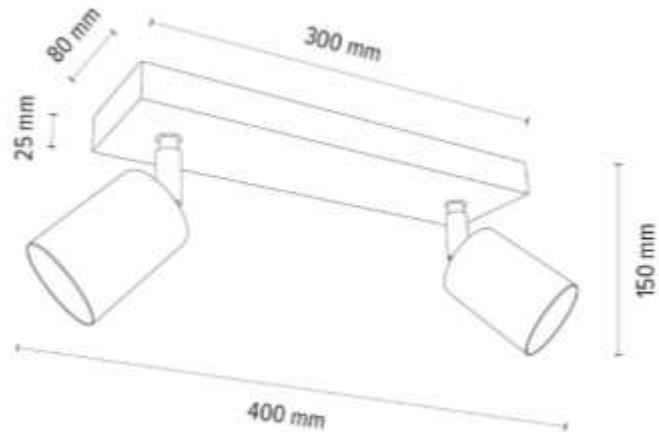

**MADE IN
EUROPE**

2027403200000

MONALOO Ceiling Lamp 2xGU10 Max.5W Ra 90

Material: Oak Wood/Oiled Oak

White Metal