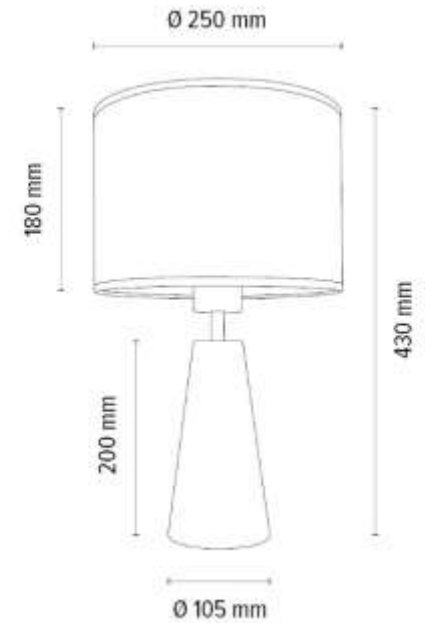

**MADE IN
EUROPE**

7017403211546

MERCEDES Table lamp 1xE27 Max.40W

Material: Oak Wood/ Oiled Oak

Metal/ Satin

Cable: Anthracite Fabric

Shade: White Copter