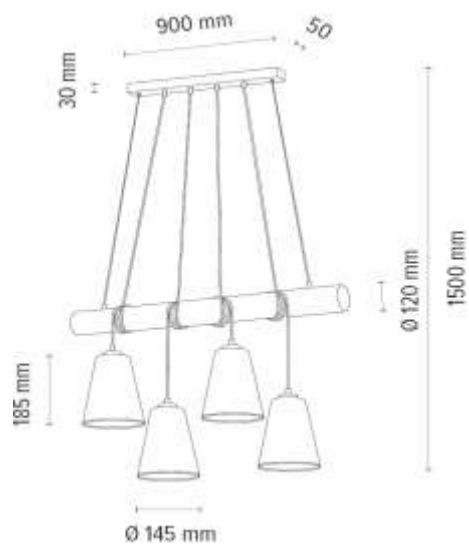

691146451

TRABO CARLOS Pendant Lamp 5xE27 Max.25W

Material: Pine Wood/Stained Pine Brown

Metal/Black

Cable: Black PVC

Shade: Black Chintz

**MADE IN
EUROPE**

691104156