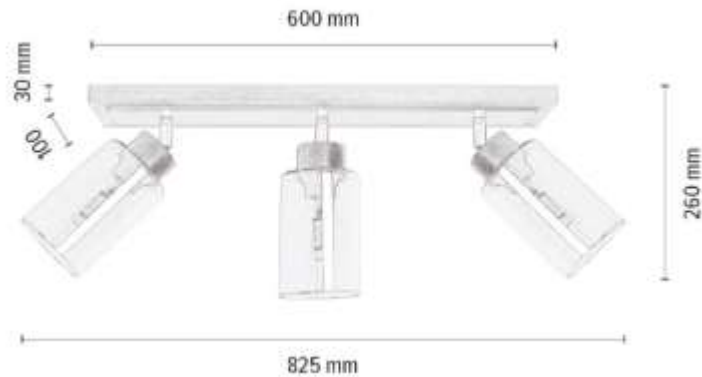

Metal/White

Shade: White Glass

**MADE IN
EUROPE**

2037405220770

BELLA Ceiling lamp 3xE27 max. 60W

Material: Oak Wood/Oiled Oak

Metal/White

Shade: White Glass