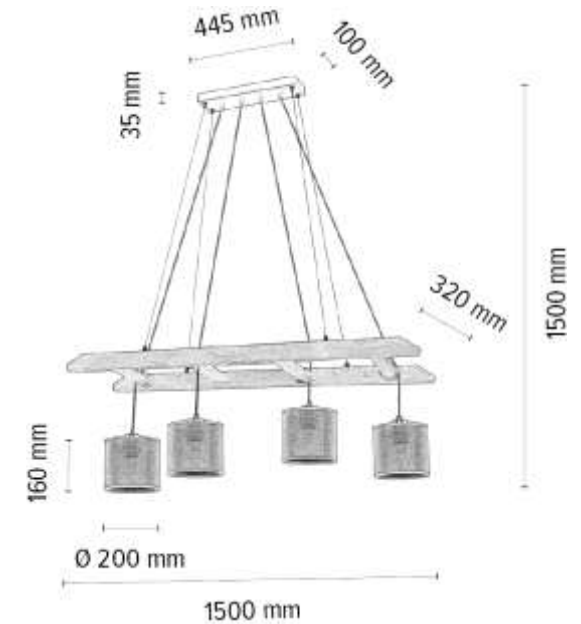

**MADE IN
EUROPE**

7749456

ESKALO Pendant lamp 4xE27 Max.25W

Material: Pine Wood/Stained Pine
Walnut

Cable: Black PVC

Shade: Multicolor Cow Fabric