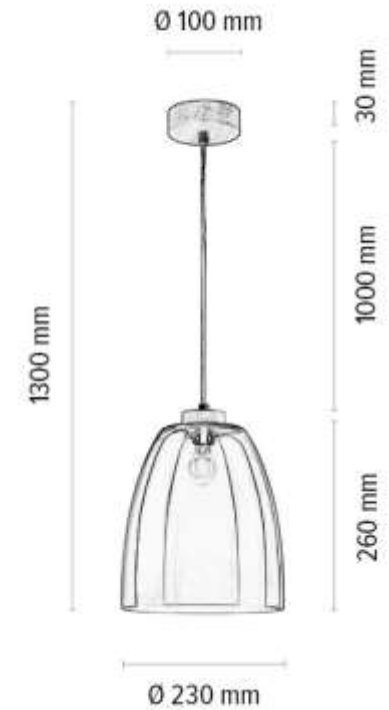

**MADE IN
EUROPE**

1017408021541

CAMPANA Pendant Lamp 1xE27 Max. 60W

Material: Oak Wood/Oiled Oak

Cable: Transparent

Shade: Smoked Glass

**MADE IN
EUROPE**

1017407921541