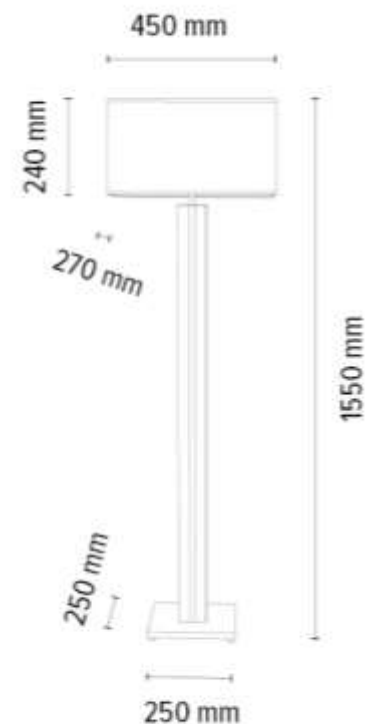

**MADE IN
EUROPE**

6020407310039

FLAME Floor lamp 1xE27 Max.60W
1xLED 12V Integrated 16W 650lm
3000K

Touch Dimmer

Material: MDF/White Oak Veneer

Cable: Black PVC

Shade: Beige Linen

You can find other products from the Flame family in the BRITOP Made in EUROPE catalog page 186-179