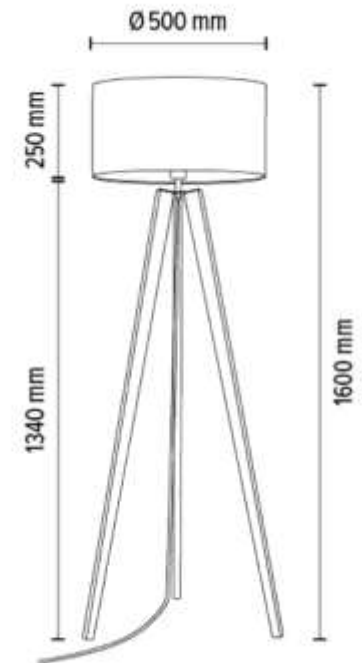

**MADE IN
EUROPE**

74344051

BOHO Floor lamp 1xE27 Max.60W

Material: Pine Wood/Stained Pine Brown

Metal/Black

Cable: Black PVC

Shade: Beige Linen