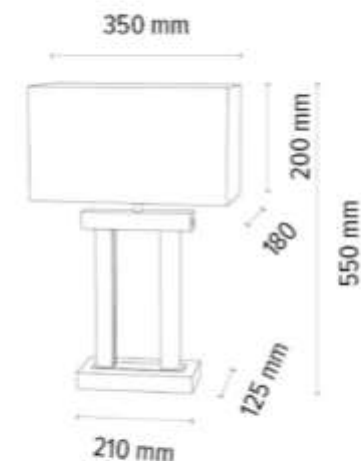

**MADE IN
EUROPE**

7781974

HAKON Table lamp 1xE27 Max.40

2xLED Samsung 24V Integrated

7,5W 1076lm 3000K

Material: Oak Wood/Oiled Oak

Cable: Black Fabric

Shade: White Chintz

Touch Dimmer