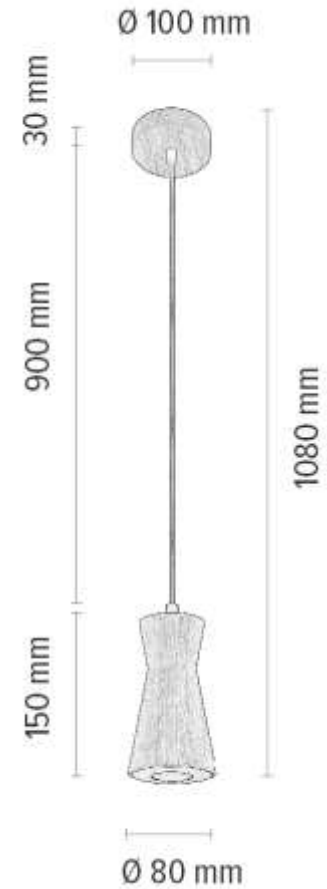

Shade: White/Chintz

**MADE IN
EUROPE**

1017405700000

THORIS Pendant Lamp incl. 1xLED 5W

Material: Oak Wood/Oiled Oak

Metal/Black

Cable: Black Fabric

**MADE IN
EUROPE**