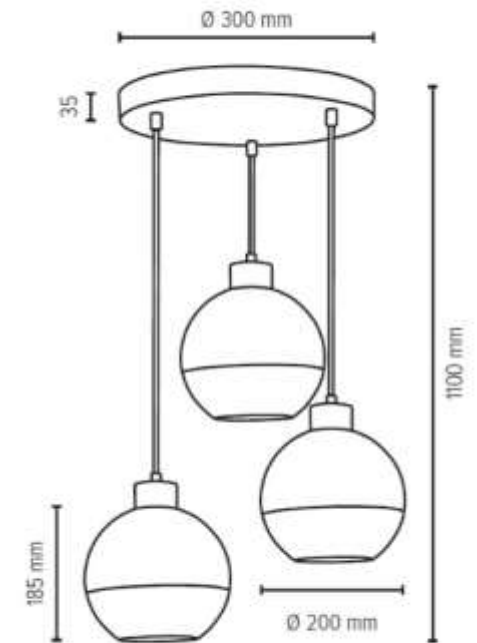

**MADE IN
EUROPE**

1860374R

LINEA Pendant lamp 3xE27 Max.60W

Material: Oak Wood/ Oiled Oak

Cable: Transparent PVC

Shade: Frosted Glass