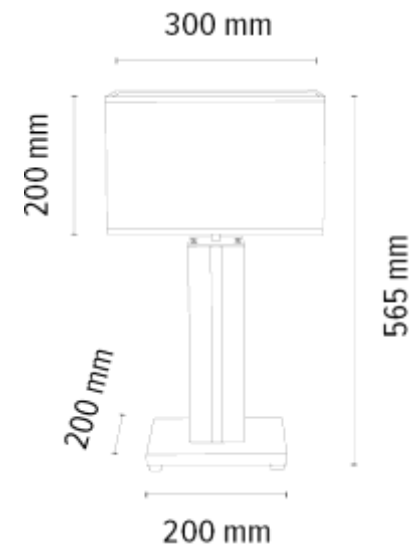

FLAME Table lamp 1xE27 Max.40W
1xLED 12V Integrated 4,6W 245lm
3000K

Touch Dimmer

Material: MDF/Oak Veneer

Cable: Black PVC

Shade: Black Chintz

Touch dimmer

You can find other products from the Flame family in the BRITOP Made in EUROPE catalog page 186-179