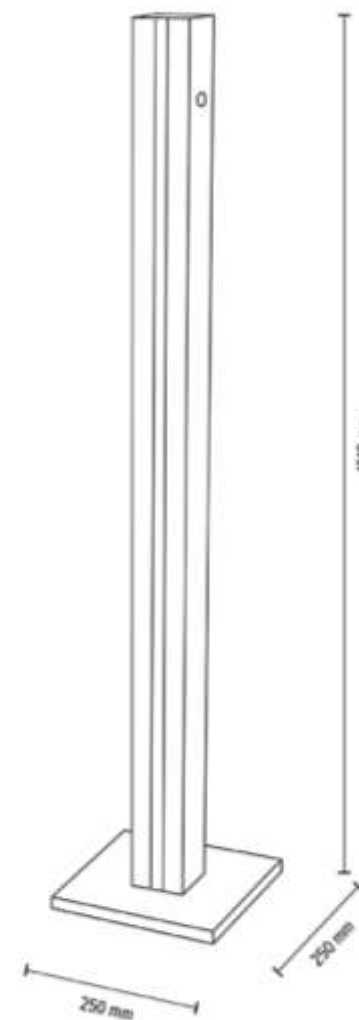

You can find other products from the Flame family in the BRITOP Made in EUROPE catalog page 186-179