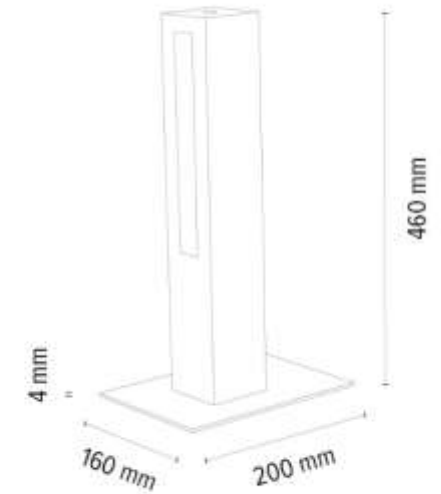

7017401400000

LEON Table lamp 1xLED Samsung
24V Integrated 9W 1290lm 3000K

Material: Oak Wood/ Oiled Oak

Metal/ Stainless Steel

Cable: Black PVC

Touch Dimmer

Touch dimmer

**MADE IN
EUROPE**