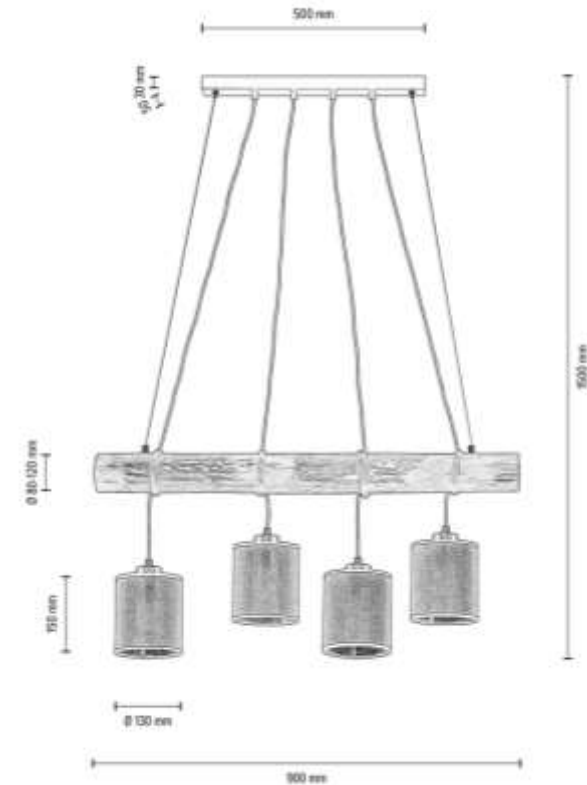

**MADE IN
EUROPE**

85941404

TRENO Pendant Lamp 4xE27 Max.25W

Material: Pine Wood/Stained Pine Brown

Metal/Black

Cable: Black PVC

Shade: Beige Linen