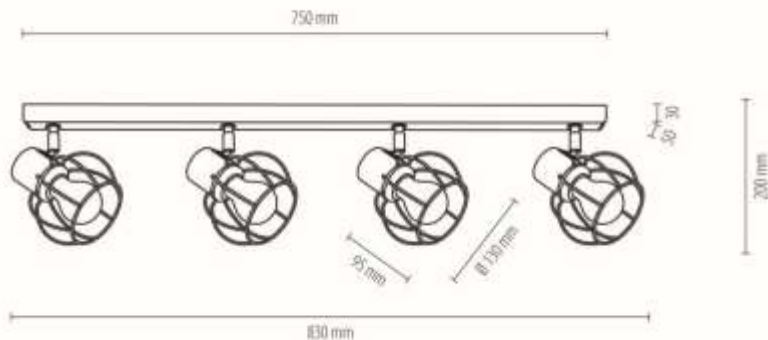

**MADE IN
EUROPE**

2047411631186

PHIPHI Ceiling lamp 4xE27 Max.25W

Material: Oak Wood/Oiled Oak

Shade: White Metal

You can find other products from the PHIPHI family in the BRITOP Made in EUROPE catalog page 270-273