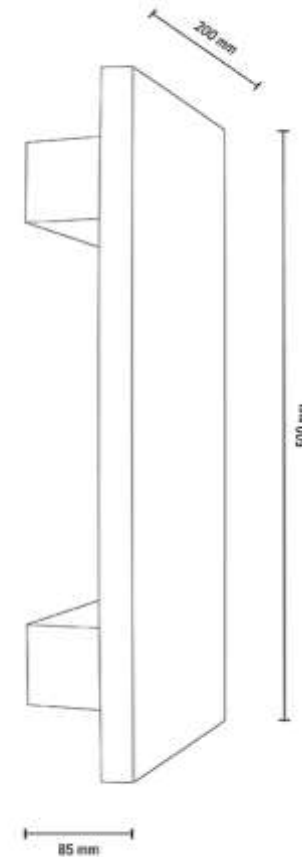

TABLO Wall Lamp 1xLED Samsung
24V Integrated 4,5W 645lm 3000K

Material: Oak Wood/Oiled Oak

Metal/Black

**MADE IN
EUROPE**

1647274

TABLO Wall lamp 1xLED Samsung
24V Integrated 9W 1291lm 3000K

Material: Oak Wood/Oiled Oak