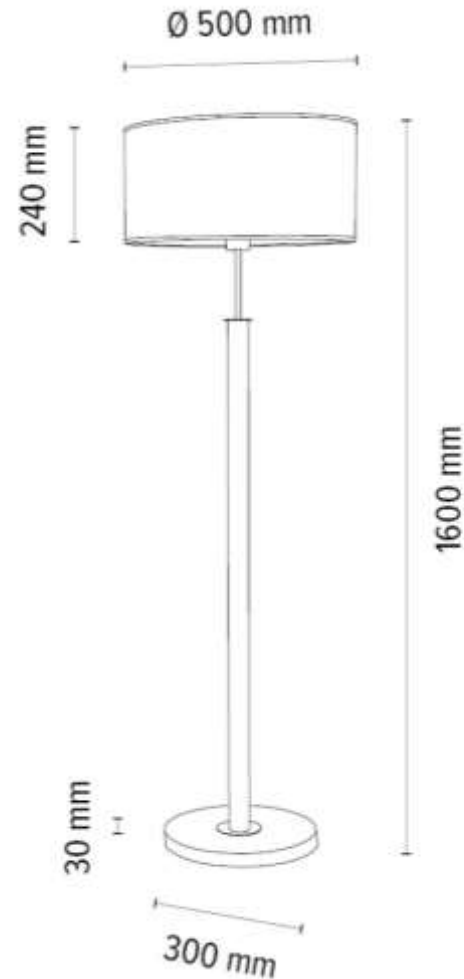

Shade: Brown-Black-Golden Copter
with black ribbon

**MADE IN
EUROPE**

6017400611550

BENITA Floor Lamp 1xE27 Max.60W

Material: Oak Wood/Oiled Oak

Metal/Satin

Cable: Anthracite Fabric

Shade: Brown-Black-Golden Copter
with black ribbon