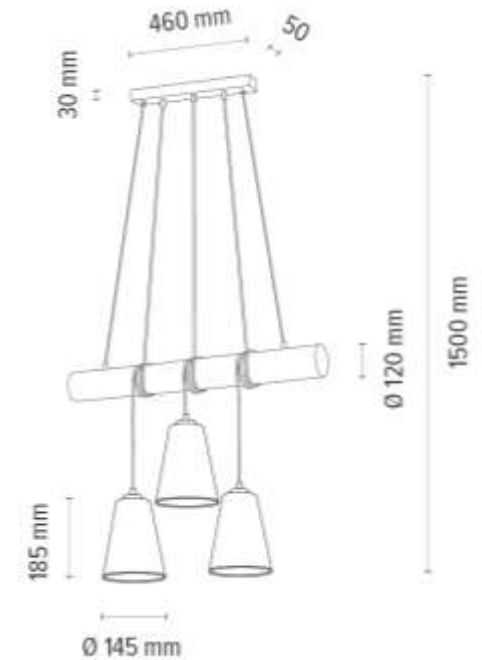

**MADE IN
EUROPE**

691145351

TRABO CARLOS Pendant Lamp 3xE27 Max.25W

Material: Pine Wood/Stained Pine Brown

Metal/Black

Cable: Black PVC

Shade: White Chintz