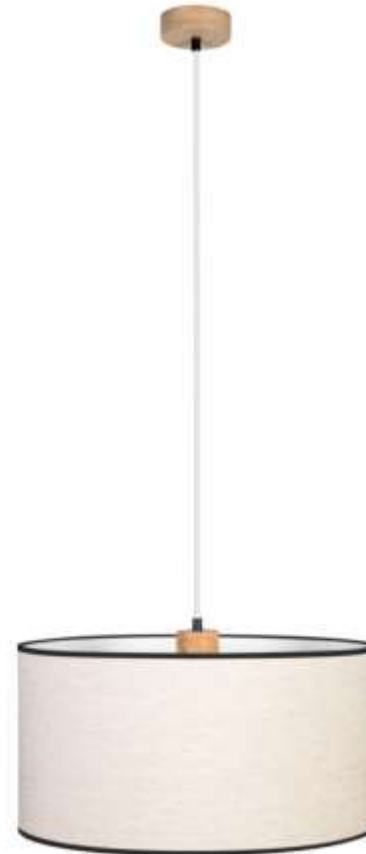

**MADE IN
EUROPE**

26910174

BOHO Pendant lamp 1xE27 Max.40W

Material: Oak wood/Oiled Oak

Cable: Transparent PVC

Shade: Beige Linen with black ribbon

You can find other products from the Boho family in the BRITOP Made in EUROPE catalog page 424-439