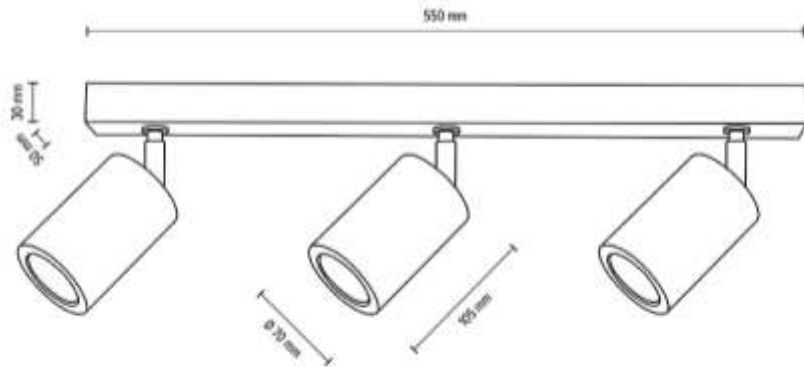

**MADE IN
EUROPE**

3913174

**Matti Wall Lamp Incl.3xGU10 Max.5W Ra90
320lm 2700K**

Material: Oak Wood/Oiled Oak

Metal/Black