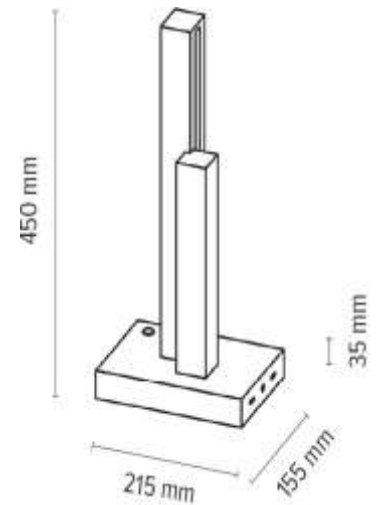

SOHO BLACK Table Lamp 1xLED Samsung
24V Integrated 10W 1399lm 3000K

Material: Oak Wood/Oiled Oak

Metal/Black

Cable: Black Fabric

Touch Dimmer

Touch dimmer

**MADE IN
EUROPE**

6027402300000