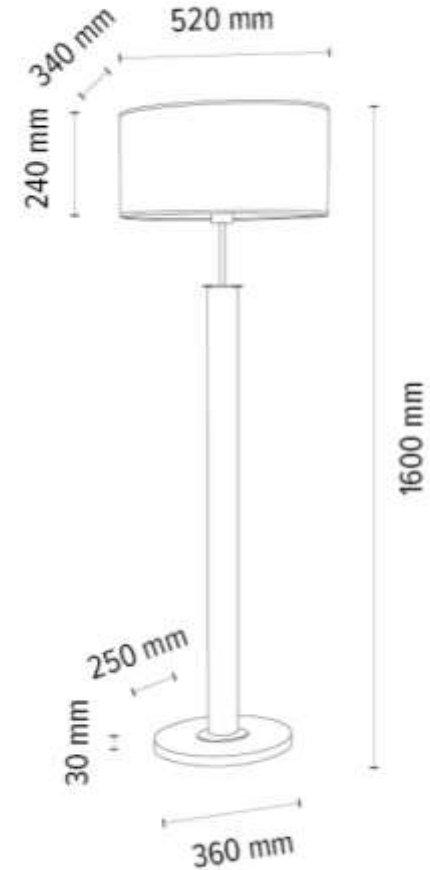

**MADE IN
EUROPE**

6017400411538

MERCEDES Floor lamp 1xE27 Max.60W

Material: Oak Wood/ Oiled Oak

Metal/ Black

Cable: Black PVC

Shade: Brown-Black-Golden Copter

With black ribbon