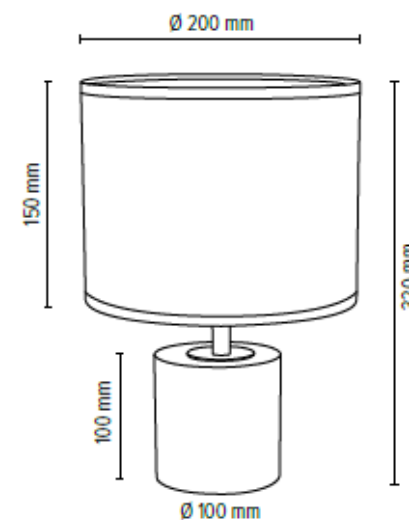

MADE IN
EUROPE

708196156

BOUCLE Table Lamp 1xE27 Max.25W

Material: Pine Wood/Stained Pine Walnut

Metal/Black

Cable: Black PVC

Shade: **White Boucle** PET fabric