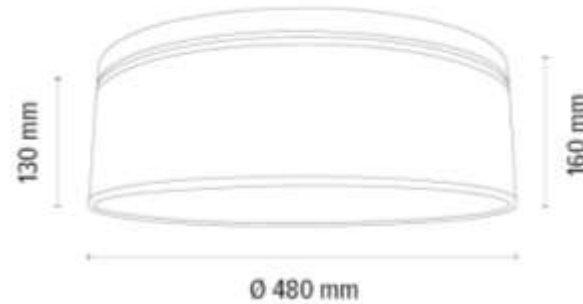

Easy assembling on magnets