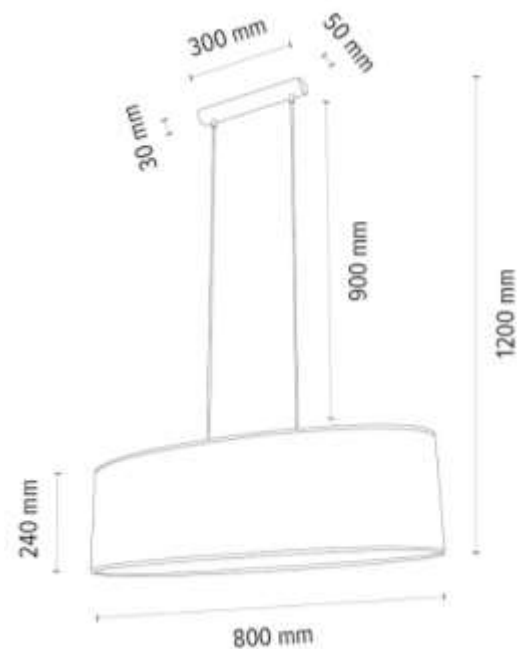

**MADE IN
EUROPE**

1027400411540

MERCEDES Pendant Lamp 2xE27 Max.40W

Material: Oak Wood/Oiled Oak

Cable: Black Fabric

Shade: Brown-Gold Copter with black ribbon