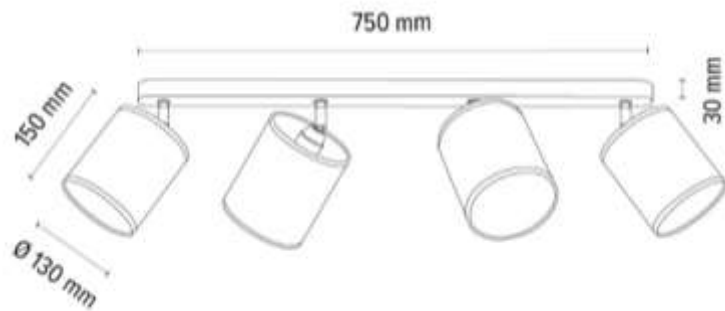

Shade: Golden Wallpaper

**MADE IN
EUROPE**

2047404510796

HONUS Ceiling lamp 4xE27
Max.25W

Material: Oak Wood/Oiled Oak

Shade: Golden Wallpaper

**MADE IN
EUROPE**

Lamp shade fixed to magnets