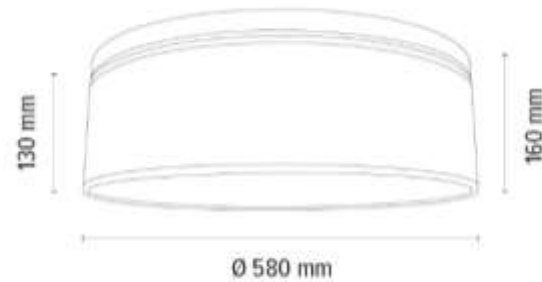

**MADE IN
EUROPE**

Lamp shade fixed
to magnets

4047400311532

BENITA Ceiling/Wall Lamp 4xE27 Max.25W

Material: Oak Wood/Oiled Oak

Shade: Brown-Black-Golden Copter with
black ribbon

Easy assembling on magnets