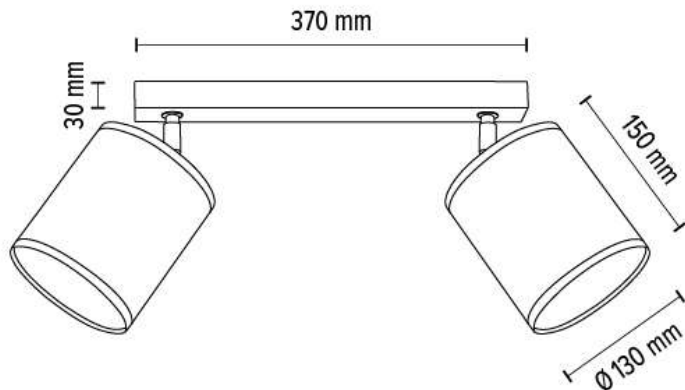

**MADE IN
EUROPE**

56774274

NEGRO Ceiling Lamp 2xE27 Max.25W

Material: Oak Wood/Oiled Oak

Shade: Natural Linen with black ribbon