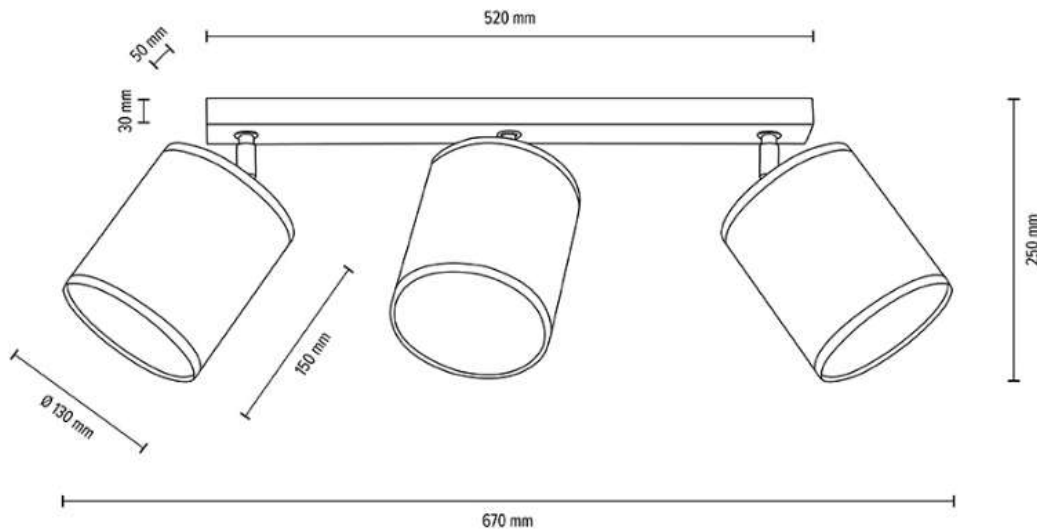

**MADE IN
EUROPE**

66791374

BOHO Ceiling lamp 3xE27 Max.25W

Material: Oak Wood/Oiled Oak

Shade: Beige Linen with black ribbon

You can find other products from the Boho family in the BRITOP Made in EUROPE catalog page 424-439