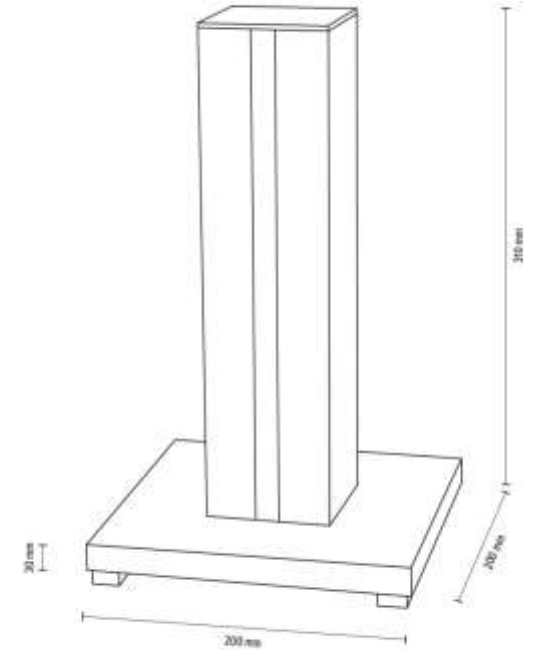

**MADE IN
EUROPE**

8302199187

FLAME Table lamp 1xLED 12V Integrated
4,6W 245lm 3000K

Touch Dimmer

Material: MDF / Oak Veneer

Cable: Black PVC

Touch dimmer

You can find other products from the Flame family in the BRITOP Made in EUROPE catalog page 186-179