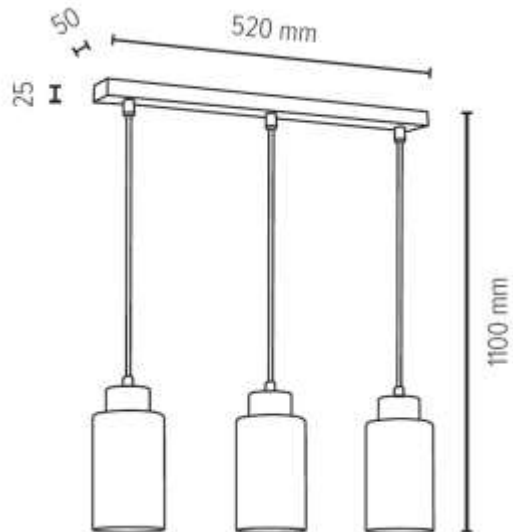

**MADE IN
EUROPE**

BSG010

BELLA Hanging lamp 3xE27 max. 60W

Material: Oak Wood/Oiled Oak

Shade: Smoky Glass

Cable: Transparent/PVC