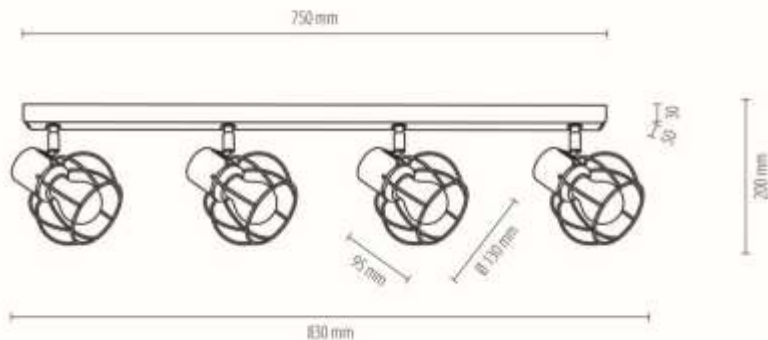

**MADE IN
EUROPE**

2047411631186

PHIPHI Ceiling lamp 4xE27 Max.25W

Material: Oak Wood/Oiled Oak

Shade: Black Metal

You can find other products from the PHIPHI family in the BRITOP Made in EUROPE catalog page 270-273