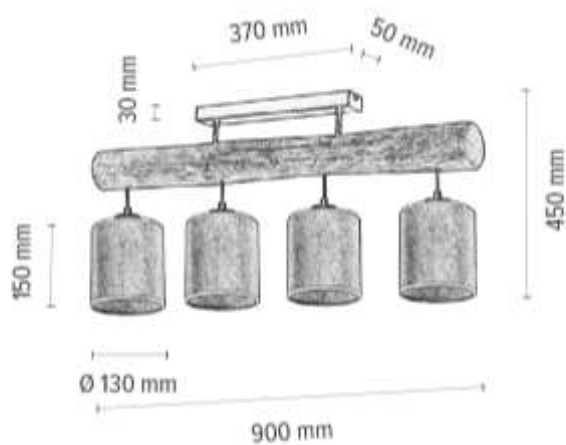

Metal/Black

Shade: Natural Linen with black ribbon

**MADE IN
EUROPE**

69859456

NEGRO Ceiling Lamp 4xE27 Max.25W

Material: Pine wood/Stained Pine Walnut

Metal/Black

Shade: Natural Linen with black ribbon