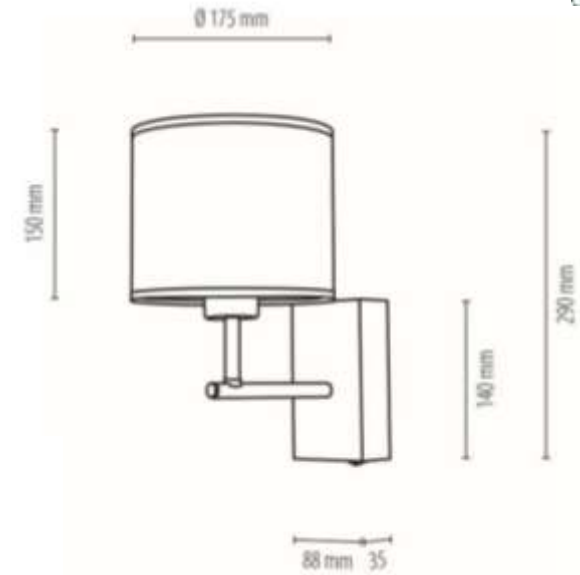

**MADE IN
EUROPE**

67191974

BOHO Wall Lamp with switch 1xE27 Max.25W

Material: Oak Wood/Oiled Oak

Metal/Black

Shade: Beige Linen with black ribbon

You can find other products from the family in the BRITOP Made in EUROPE catalog page 430-432, 635-643