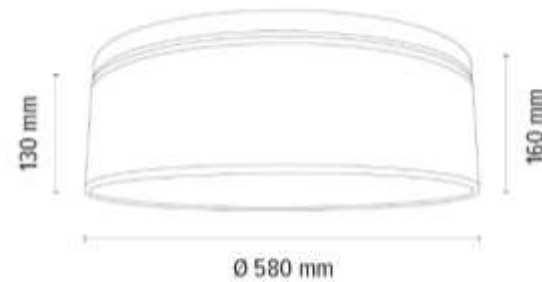

**MADE IN
EUROPE**

Lamp shade fixed
to magnets

4995874

BOHO Ceiling/Wall lamp 4xE27 Max.25W

Material: Oak Wood/Oiled Oak

Shade: Beige Linen with black ribbon

Easy assembling on magnets

You can find other products from the Boho family in the BRITOP Made in EUROPE catalog page 422-423