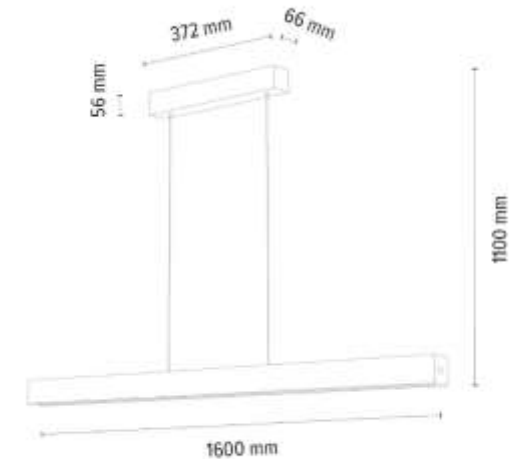

Material: Oak Wood/ Oiled Oak

Metal/ Stainless Steel

Cable: Transparent PVC

Touch Dimmer

Adjustable Suspension Height

The light in the up and down position

Touch dimmer

**MADE IN
EUROPE**