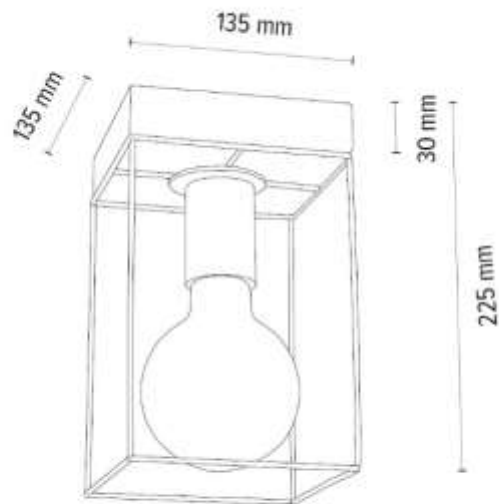

**MADE IN
EUROPE**

919408174

GRETTER Ceiling/Wall lamp 1xE27 Max.60W

Material: Oak Wood/Oiled Oak

Shade: Black Metal