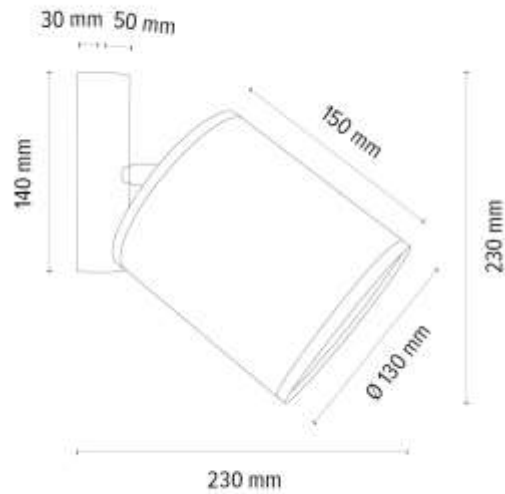

**MADE IN
EUROPE**

2017400311527

BENITA Wall Lamp 1xE27 Max.25W

Material: Oak Wood/Oiled Oak

Shade: Cream-Silver Copter