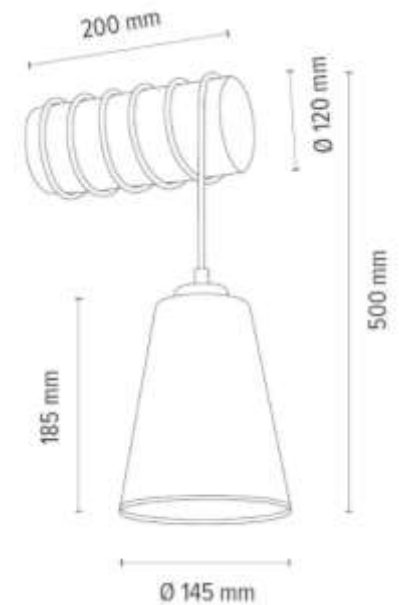

**MADE IN
EUROPE**

691102151

TRABO CARLOS Wall Lamp 1xE27 Max.25W

Material: Pine Wood/Stained Pine Brown

Metal/Black

Cable: Black PVC

Shade: White Chintz