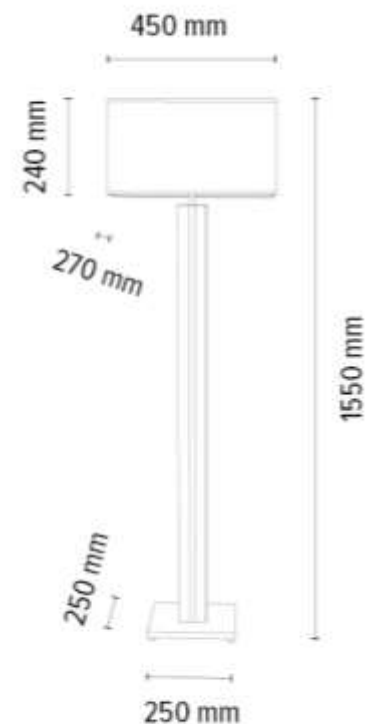

**MADE IN
EUROPE**

661319187

FLAME Floor lamp 1xE27 Max.60W 1xLED
12V Integrated 16W 650lm 3000K

Touch Dimmer

Material: MDF/Oak Veneer

Cable: Black PVC

Shade: Beige Linen with black ribbon

You can find other products from the Flame family in the BRITOP Made in EUROPE catalog page 186-179