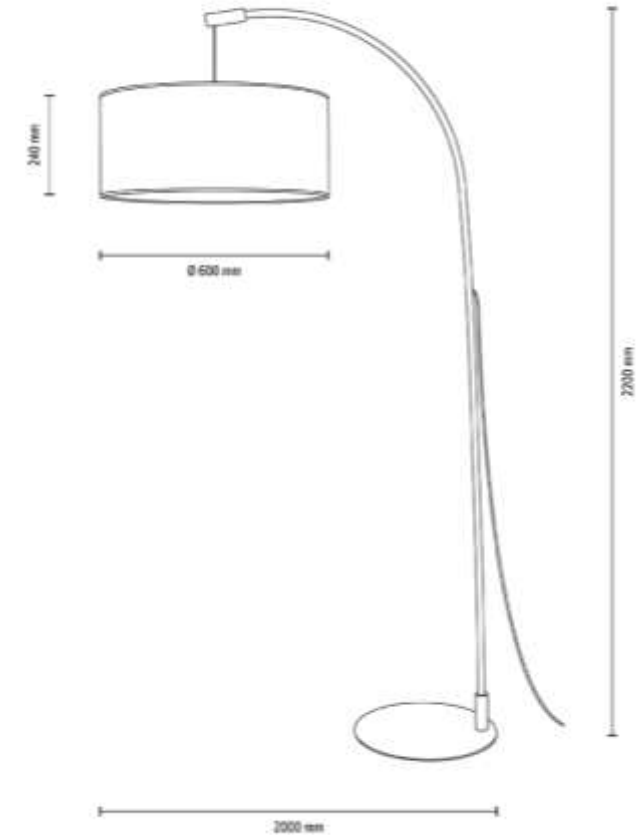

**MADE IN
EUROPE**

6010204110407

BRINDILLE Floor Lamp 1xE27 Max.60W

Material: Oak Wood/Oiled Oak

Metal/White

Cable: White Fabric

Shade: White Chintz

**MADE IN
EUROPE**