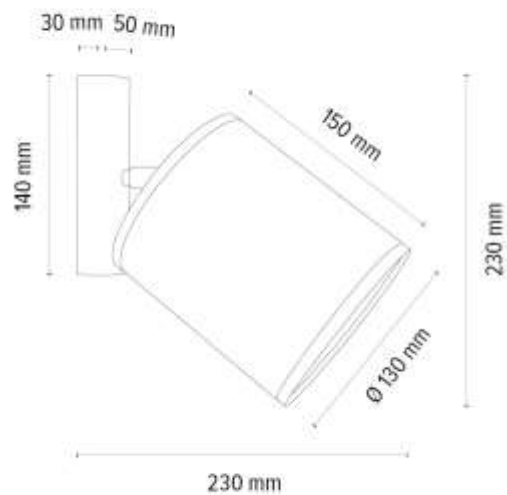

Cable: Black Fabric

Shade: Beige Linen

BRITOP
LIGHTING

**MADE IN
EUROPE**

2017400311549

BENITA Wall Lamp 1xE27 Max.25W

Material: Oak Wood/Oiled Oak

Shade: White Copter