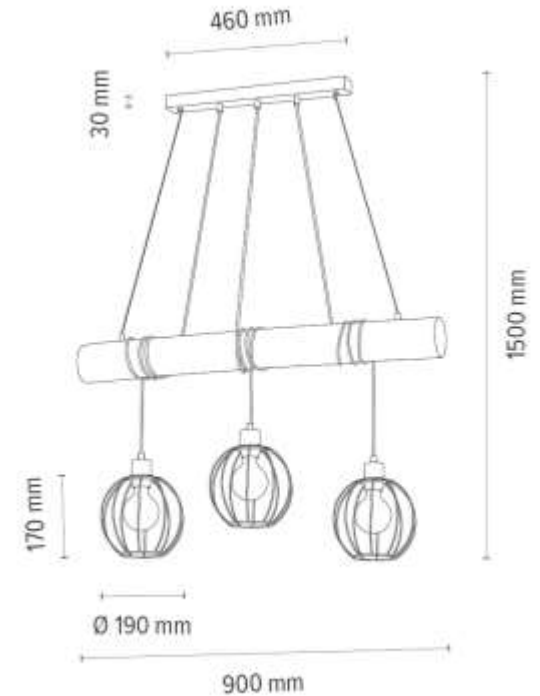

**MADE IN
EUROPE**

683066304

TRABO BERIS Pendant Lamp 3xE27 Max.60W

Material: Pine Wood/Stained Pine Brown

Metal/Black

Cable: Black PVC

Shade: Black Metal