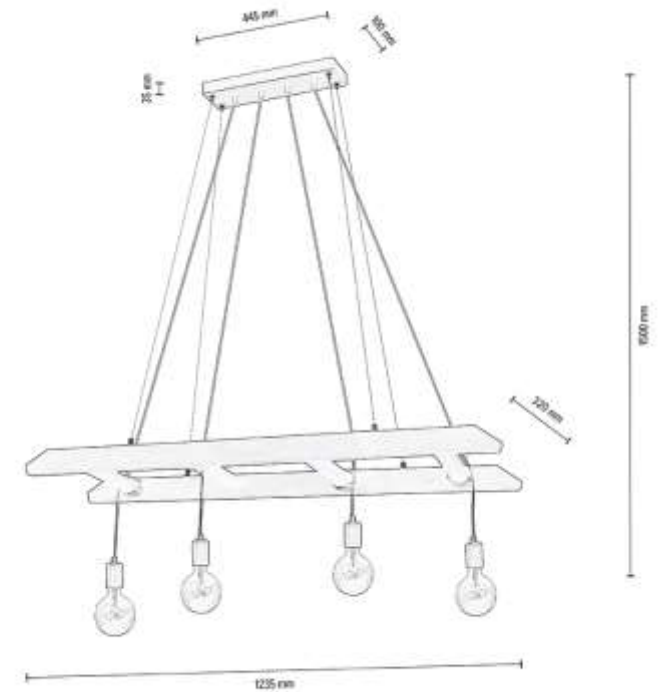

ESKALO Pendant lamp 4xE27 Max.60W

Material: Pine Wood/Stained Pine Brown

Metal/Black

Cable: Black PVC

**MADE IN
EUROPE**

7219551

ESKALO Pendant lamp 5xE27 Max.60W

Material: Pine Wood/Stained Pine Brown