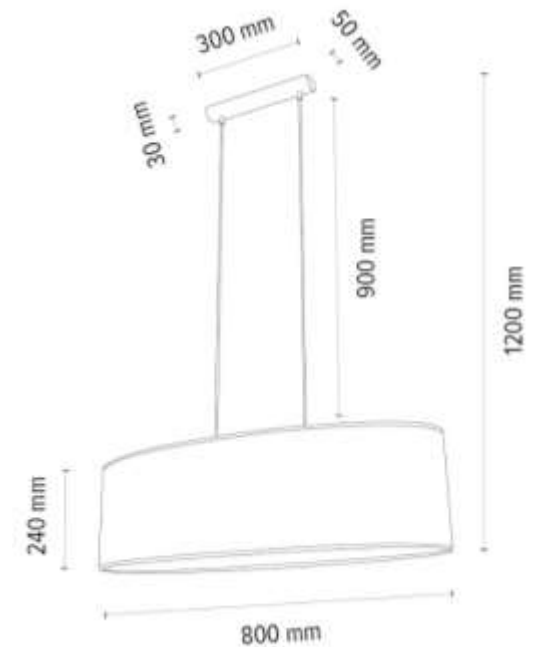

**MADE IN
EUROPE**

1027400211556

MERCEDES Pendant Lamp 2xE27 Max.40W

Material: Oak Wood/Oiled Oak

Cable: Transparent PVC

Shade: Cream-Silver Copter