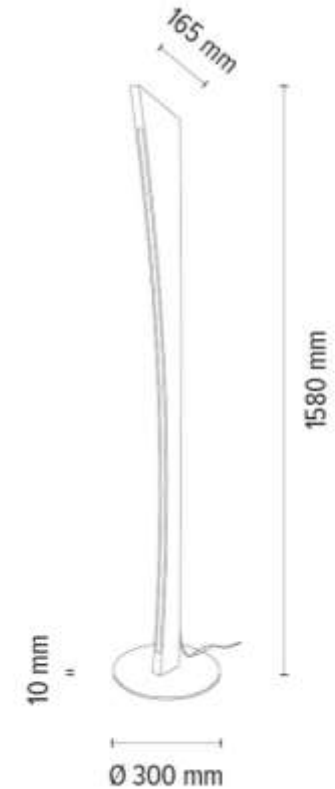

ZIAD Floor Lamp 1xLED Samsung
24V Integrated 18,5W 1680lm
3000K

Material: Oak wood/Oiled Oak

Metal/Stainless Steel

Cable: Black PVC

Touch Dimmer

Touch dimmer

**MADE IN
EUROPE**

4017400400000