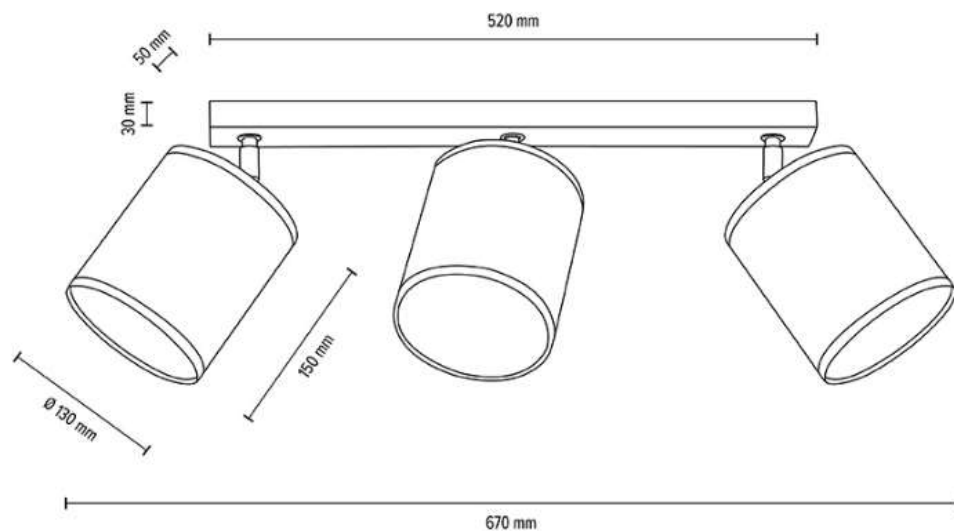

NEGRO Ceiling Lamp 2xE27 Max.25W

Material: Oak Wood/Oiled Oak

Shade: Natural Linen with black ribbon

**MADE IN
EUROPE**

56774374

NEGRO Ceiling Lamp 3xE27 Max.25W

Material: Oak Wood/Oiled Oak

Shade: Natural Linen with black ribbon