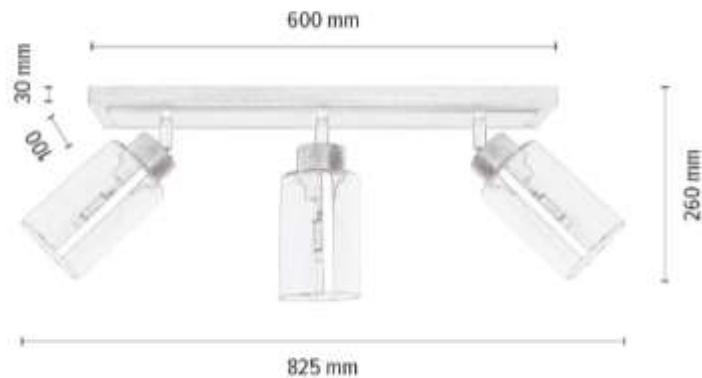

Metal/White

Shade: Smoky Glass

**MADE IN
EUROPE**

BSG007

BELLA Ceiling lamp 3xE27 max. 60W

Material: Oak Wood/Oiled Oak

Metal/White

Shade: Smoky Glass