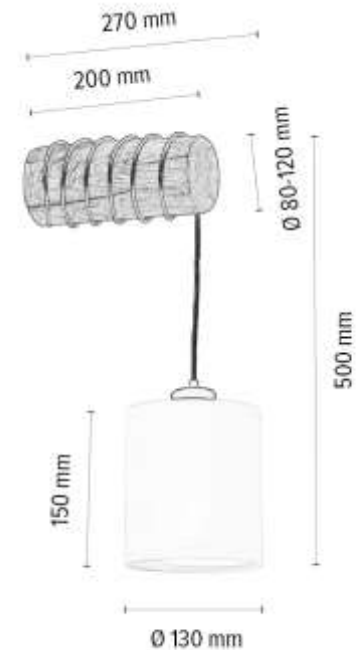

**MADE IN
EUROPE**

68869151

TRENO Wall lamp 1xE27 Max.25W

Material: Pine Wood/Stained Pine Brown

Metal/Black

Cable: Black PVC

Shade: Beige Linen

**MADE IN
EUROPE**