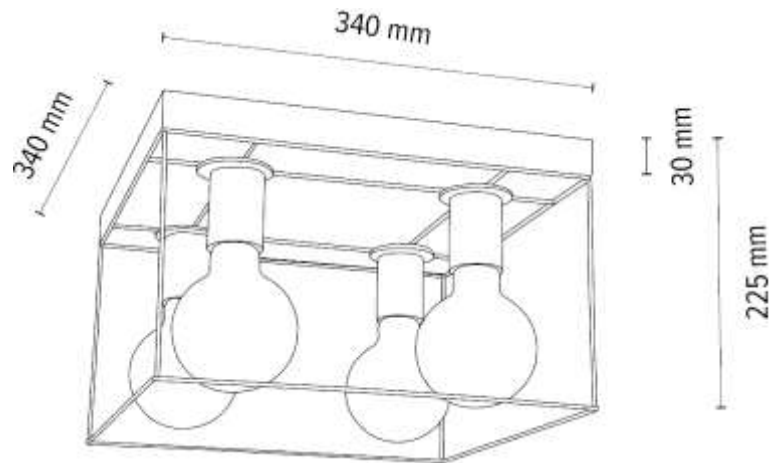

**MADE IN
EUROPE**

819408174

GRETTER Table lamp 1xE27 Max.25W

Material: Oak Wood/Oiled Oak

Cable: Black PVC

Shade: Black Metal

**MADE IN
EUROPE**

683669151