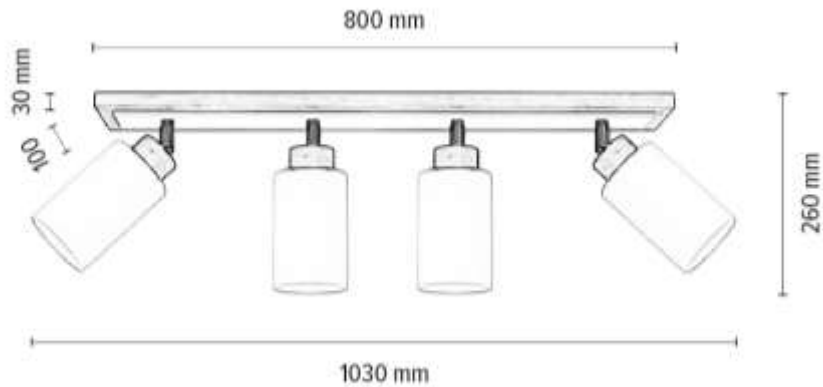

**MADE IN
EUROPE**

BSG004

BELLA Ceiling lamp 4xE27 max. 60W

Material: Oak Wood/Oiled Oak

Metal/Black

Shade: Smoky Glass

**MADE IN
EUROPE**

BSG005