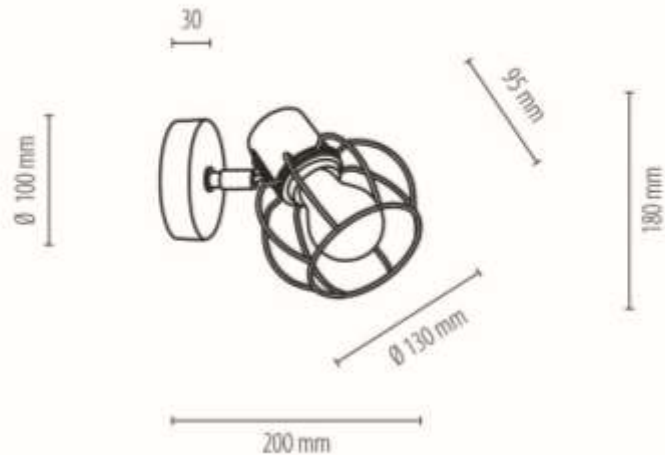

**MADE IN
EUROPE**

2010211731186

PHIPHI Wall lamp 1xE27 Max.25W

Material: Oak Wood/Oiled Oak – Metal/White

Shade: White Metal

You can find other products from the PHIPHI family in the BRITOP Made in EUROPE catalog page 270-273