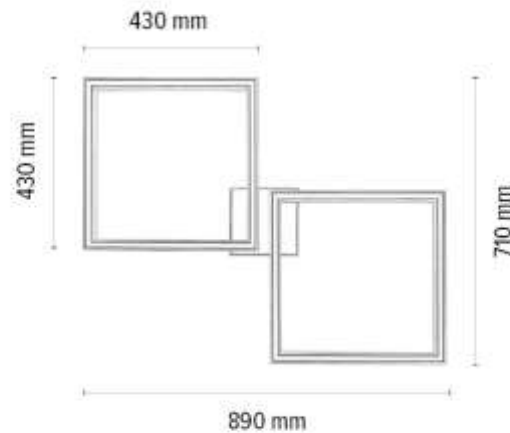

**MADE IN
EUROPE**

4027404900000

RAMME BLACK Ceiling/Wall Lamp 2xLED
Samsung 24V Integrated 48W 6888lm 3000K

Material: Oak Wood/Oiled Oak

Metal/Black

Klick&Dim