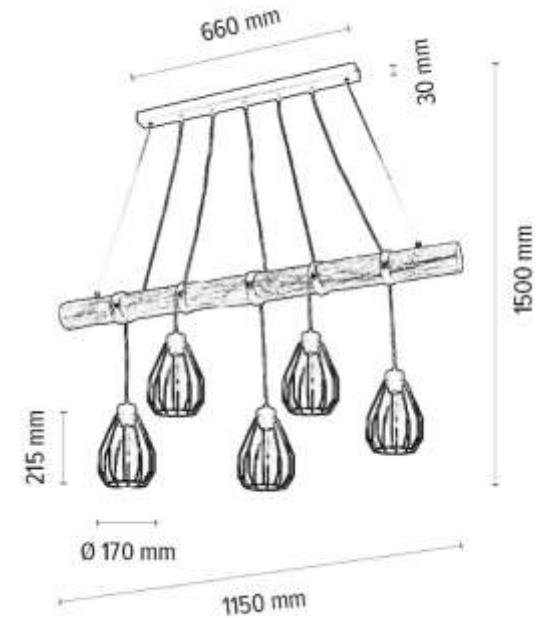

680369551

BELLISSIMO Pendant Lamp 5xE27 Max.60W

Material: Pine Wood/Stained Pine Brown

Metal/Black

Cable: Black PVC

Shade: Black Metal

**MADE IN
EUROPE**

691102151