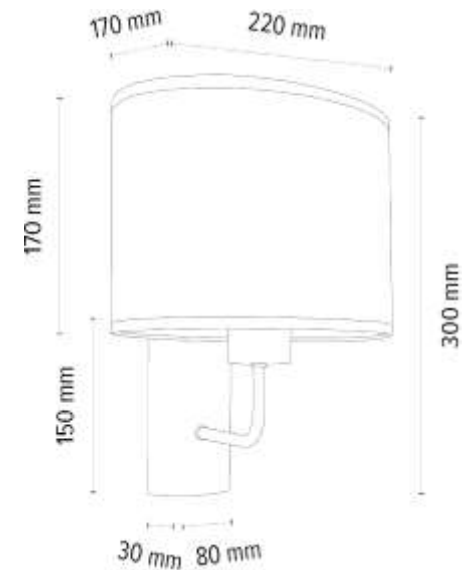

**MADE IN
EUROPE**

2017400211537

MERCEDES Wall Lamp 1xE27 Max.40W

Material: Oak Wood/Oiled Oak

Metal/Black

Shade: Brown-Gold Copter with black ribbon

**MADE IN
EUROPE**

1027400411540