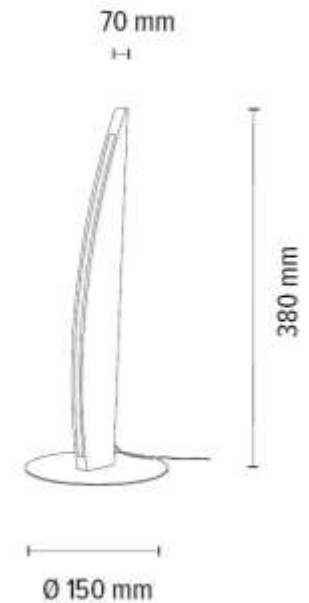

7017404100000

DUBAI Table Lamp 1xLED Samsung
24V Integrated 4W 360lm 3000K

Material: Oak Wood/Oiled Oak

Metal/Black

Cable: Black PVC

Touch Dimmer

Touch dimmer

**MADE IN
EUROPE**