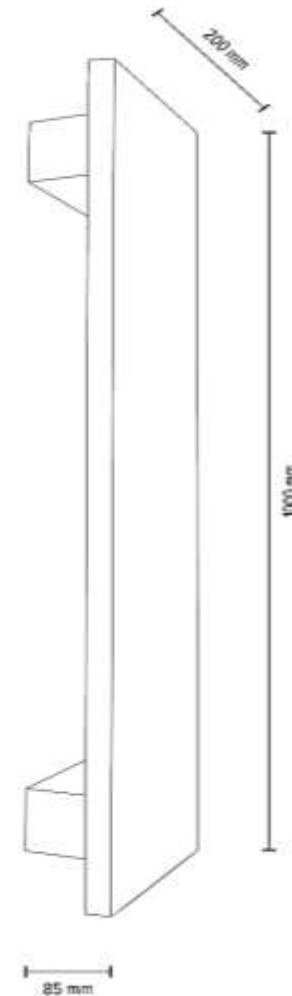

Metal/Black

**MADE IN
EUROPE**

1647374

TABLO Wall lamp 1xLED Samsung
24V Integrated 12W 1722lm 3000K

Material: Oak Wood/Oiled Oak

Metal/Black

**MADE IN
EUROPE**

Touch dimmer