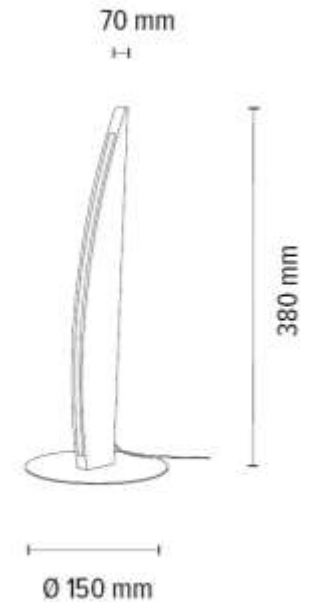

**MADE IN
EUROPE**

7017404200000

DUBAI Table Lamp 1xLED Samsung
24V Integrated 4W 360lm 3000K

Material: Oak Wood/Oiled Oak

Metal/Stainless Steel

Cable: Black PVC

Touch Dimmer

Touch dimmer