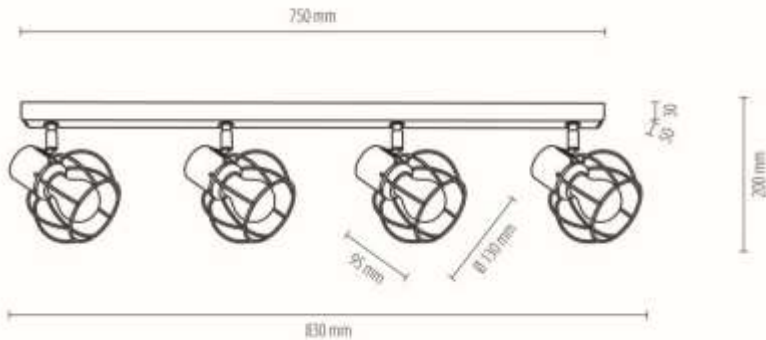

**MADE IN
EUROPE**

2040212031186

PHIPHI Ceiling lamp 4xE27 Max.25W

Material: Oak Wood/Oiled Oak – Metal/White

Shade: White Metal

You can find other products from the PHIPHI family in the BRITOP Made in EUROPE catalog page 270-273