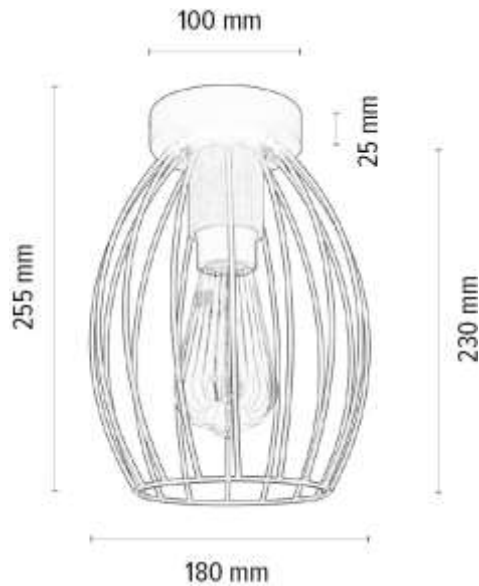

**MADE IN
EUROPE**

17512104

GUNNAR Ceiling/Wall lamp 1xE27 Max.60W

Material: Oak Wood/Oiled Oak

Shade: Black Metal