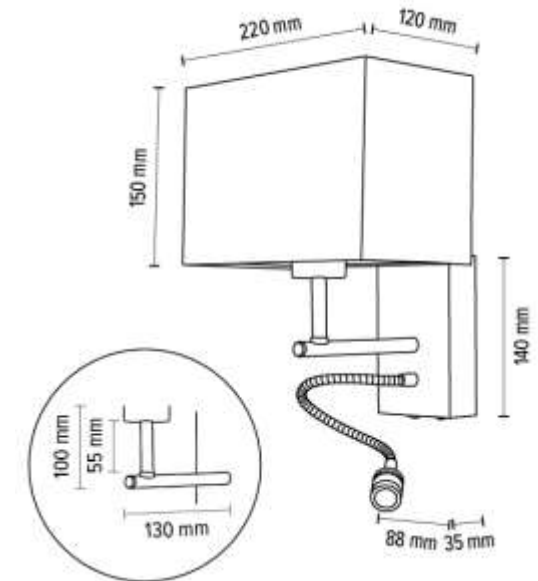

**MADE IN
EUROPE**

67290974

BOHO Wall lamp with swich 1xE27 Max.25W,
1xLED Integrated 2,5W Ra90 110lm 4000K

Material: Oak Wood/Oiled Oak

Metal/Black

Shade: Beige Linen with black ribbon

Includes movable reading arm

You can find other products from the family in the
BRITOP Made in EUROPE catalog page 430-432,
635-643