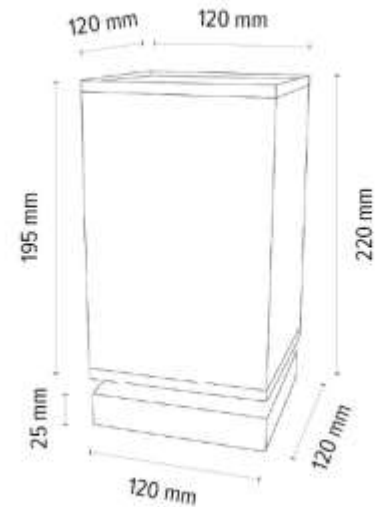

**MADE IN
EUROPE**

756052174

NIGELLA Table Lamp 1xE27 Max.25W

Material: Oak Wood/Oiled Oak

Cable: Black PVC

Shade: Beige Linen