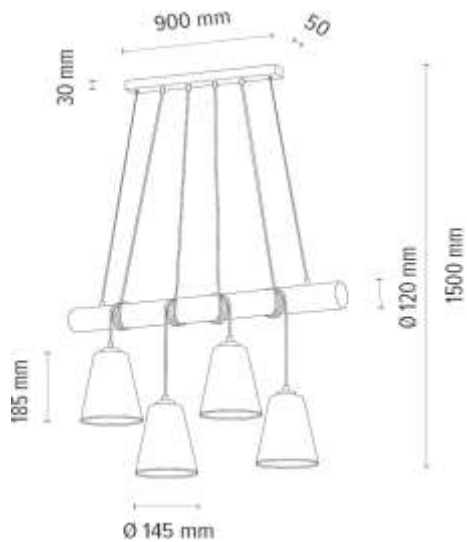

**MADE IN
EUROPE**

691145451

TRABO CARLOS Pendant Lamp 4xE27 Max.25W

Material: Pine Wood/Stained Pine Brown

Metal/Black

Cable: Black PVC

Shade: White Chintz