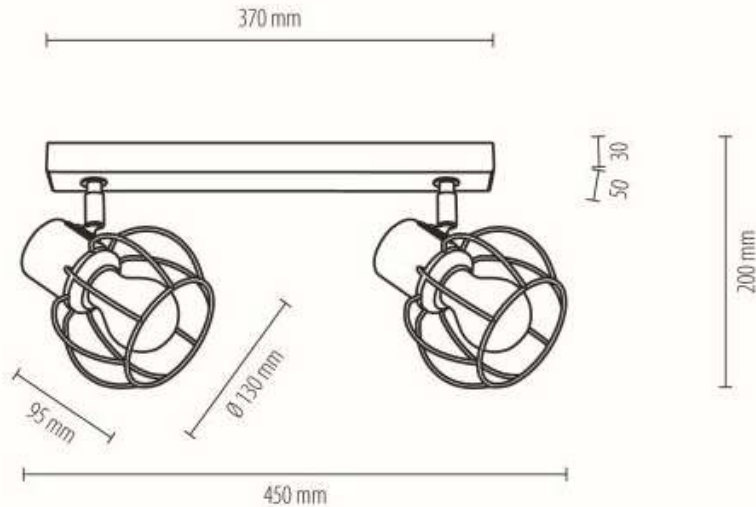

**MADE IN
EUROPE**

2027411431186

PHIPHI Ceiling lamp 2xE27 Max.25W

Material: Oak Wood/Oiled Oak

Shade: Black Metal

You can find other products from the PHIPHI family in the BRITOP Made in EUROPE catalog page 270-273