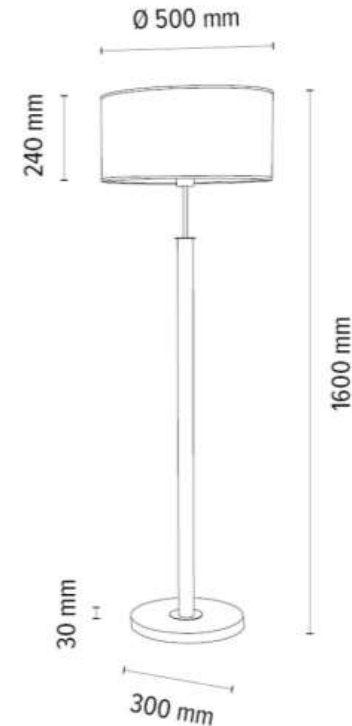

Shade: White Copter

**MADE IN
EUROPE**

6017400511545

BENITA Floor Lamp 1xE27 Max.60W

Material: Oak Wood/Oiled Oak

Metal/Satin

Cable: Anthracite Fabric

Shade: **White Copter**