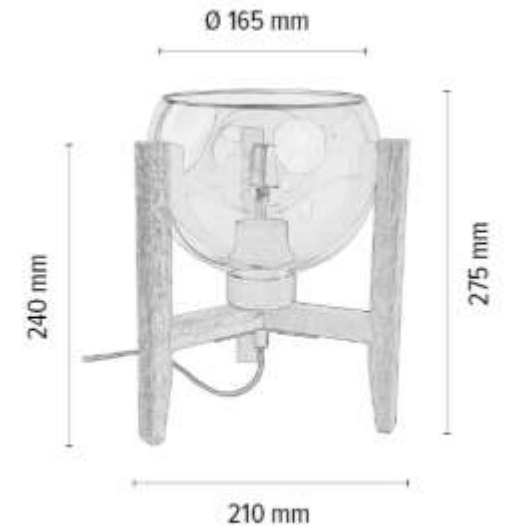

**MADE IN
EUROPE**

7017403821265

LAGUNA Table lamp 1xE27 Max.60W

Material: Oak Wood/ Oiled Oak

Metal/Black

Cable: Black PVC

Shade: Smoked Glass