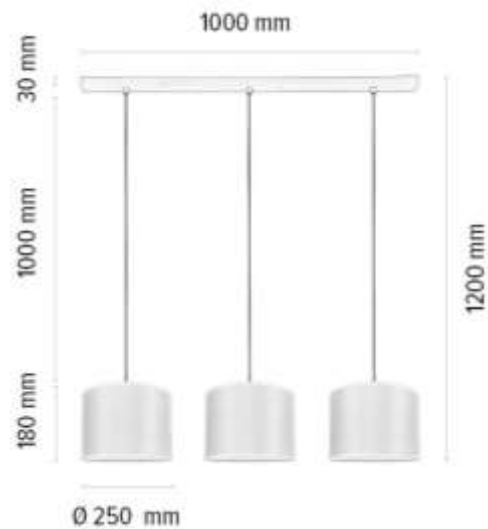

**MADE IN
EUROPE**

1037400611528

BENITA Pendant Lamp 3xE27 Max.40W

Material: Oak Wood/Oiled Oak

Cable: Transparent PVC

Shade: Cream-Silver Copter