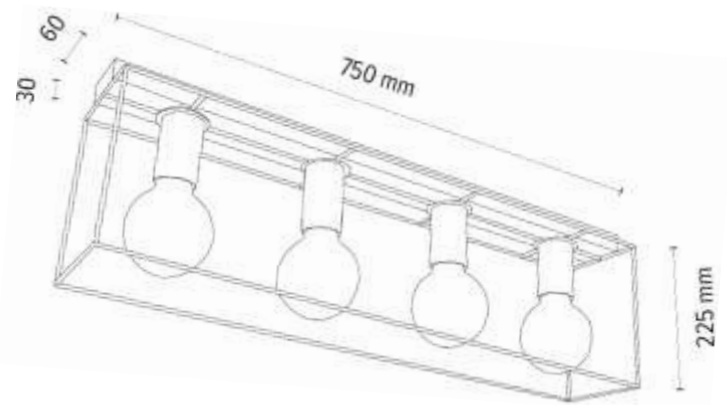

**MADE IN
EUROPE**

404020390076

GRETTER Ceiling/Wall lamp 4xE27 Max.60W

Material: Oak Wood/Oiled Oak

Shade: White Metal