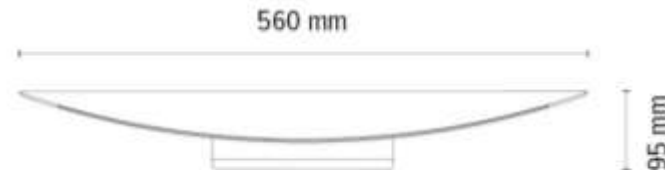

**MADE IN
EUROPE**

2017403800000

DUBAI Wall Lamp 1xLED Samsung
24V Integrated 6,5W 600lm 3000K

Material: Oak Wood/Oiled Oak

Metal/Stainless Steel

Touch Dimmer

Touch dimmer