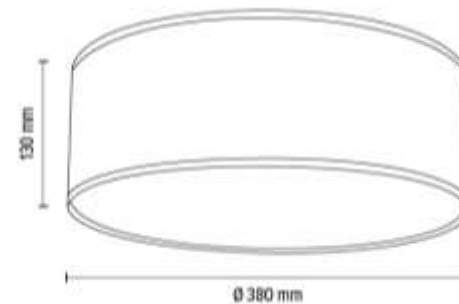

**MADE IN
EUROPE**

47963802

NEGRO Ceiling Lamp 3xE27 Max.25W

Material: Metal/ White

Shade: Natural Linen with black ribbon

Easy assembling on magnets