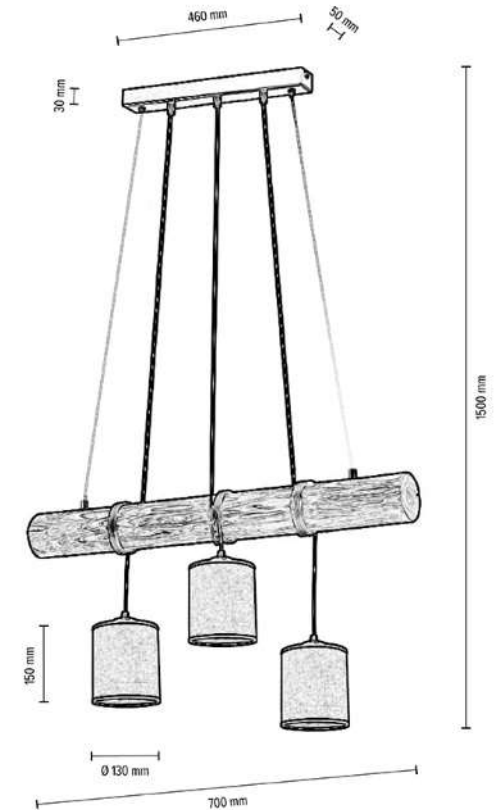

68869351

TRENO Pendant lamp 3xE27 Max.25W

Material: Pine Wood/Stained Pine Brown

Metal/Black

Cable: Black PVC

Shade: Beige Linen

**MADE IN
EUROPE**

85941404