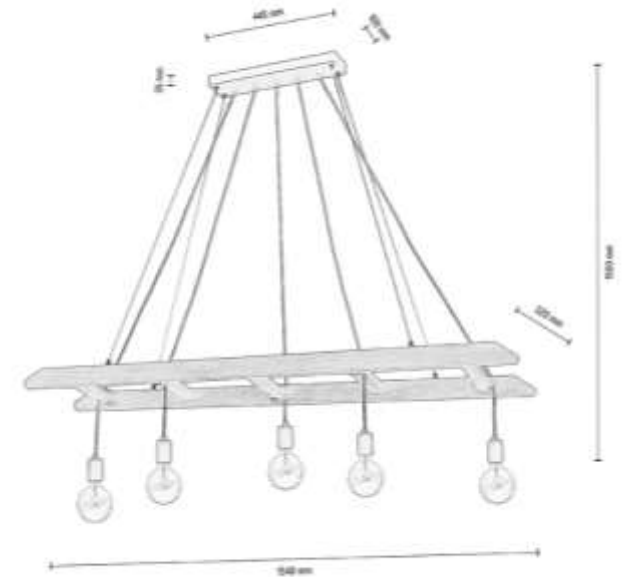

Metal/Black

Cable: Black PVC

**MADE IN
EUROPE**

7219556

ESKALO Pendant lamp 5xE27 Max.60W

Material: Pine Wood/ Stained Pine Walnut

Metal/Black

Cable: Black PVC