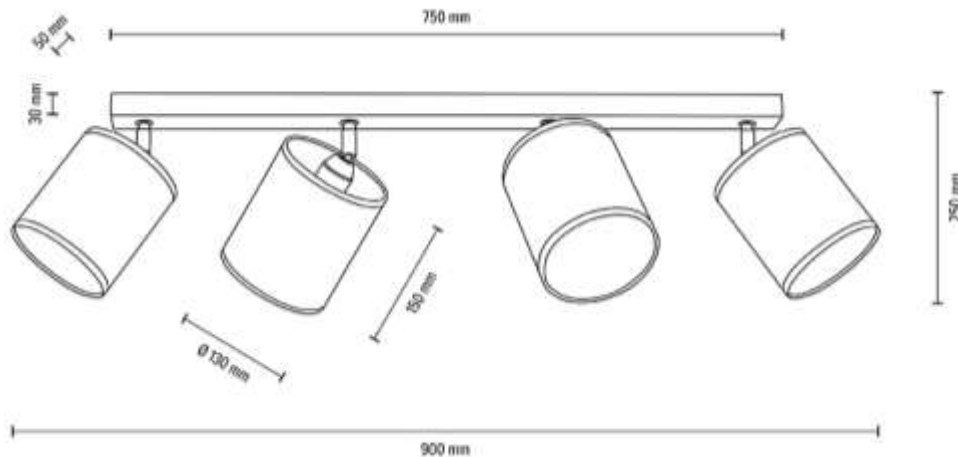

**MADE IN
EUROPE**

66791474

BOHO Ceiling lamp 4xE27 Max.25W

Material: Oak Wood/Oiled Oak

Shade: Beige Linen with black ribbon

You can find other products from the Boho family in the BRITOP Made in EUROPE catalog page 424-439