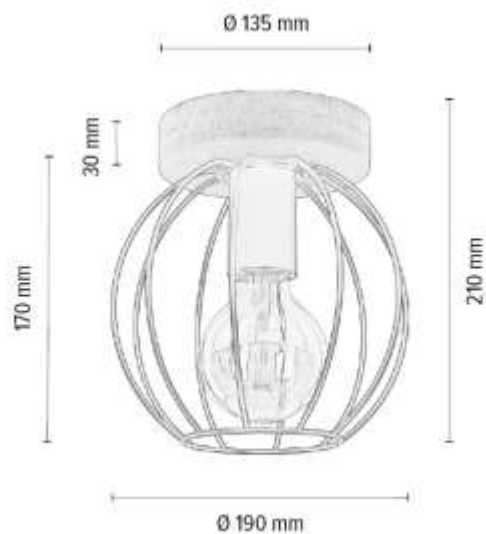

2981974

COOP Ceiling/Wall Lamp 1xE27 Max.60W

Material: Oak Wood/Oiled Oak

Shade: Black Metal

You can find other products from the Coop family in the BRITOP Made in EUROPE catalog page 249-265

**MADE IN
EUROPE**