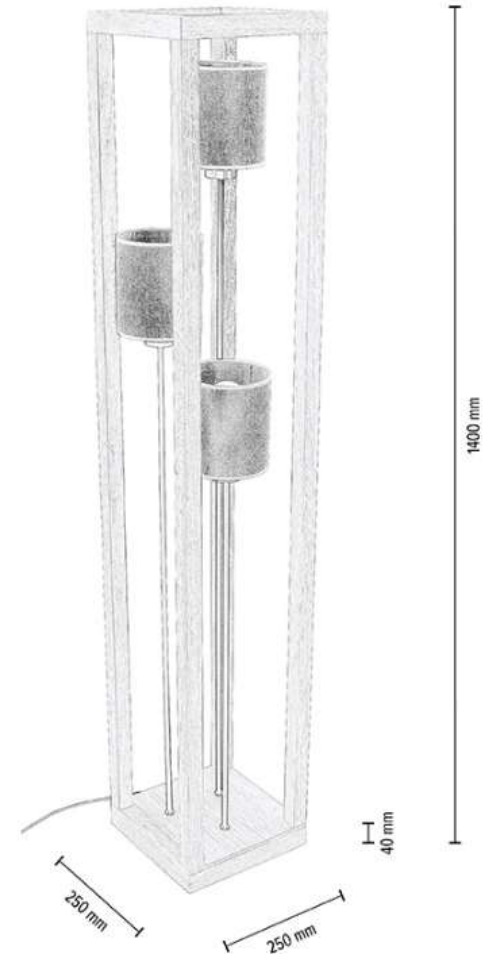

**MADE IN
EUROPE**

52524374

LUNOS Floor lamp 3xE27 Max.25W

Material: Oak Wood/ Oiled Oak

Metal/ Black

Cable: Black PVC

Shade: Beige Jute