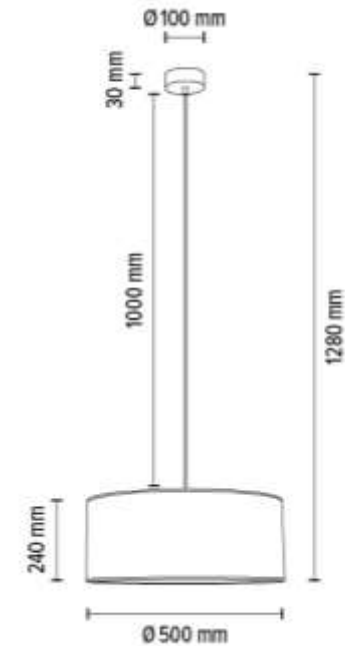

**MADE IN
EUROPE**

1017407711453

ZELLUS Pendant Lamp 1 xE27 Max.60W

Material: Oak Wood/Oiled Oak

Cable: Natural Fabric

Shade: **White Cellulose Eco**