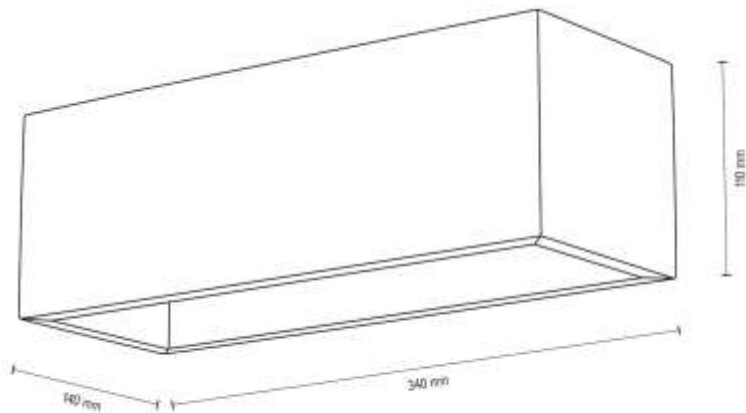

**MADE IN
EUROPE**

2251274

FIREFLY Wall lamp 2xG9 Max.6W LED

Material: Oak Wood/Oiled Oak

Metal/Black