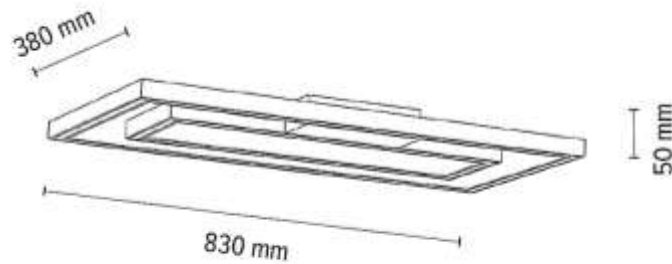

Klick&Dim

**MADE IN
EUROPE**

4027402200000

RAMME BLACK Ceiling/Wall Lamp 2xLED
Samsung 24V Integrated 57W 8176lm
3000K

Material: Oak Wood/Oiled Oak

Metal/Black

Klick&Dim

**MADE IN
EUROPE**