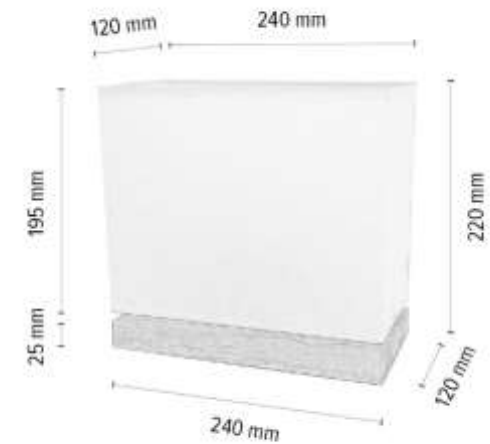

Cable: Black PVC

Shade: Beige Linen

**MADE IN
EUROPE**

7017408011668

NIGELLA Table Lamp 1xE27 Max.25W

Material: Oak Wood/Oiled Oak

Cable: Black PVC

Shade: Beige Linen