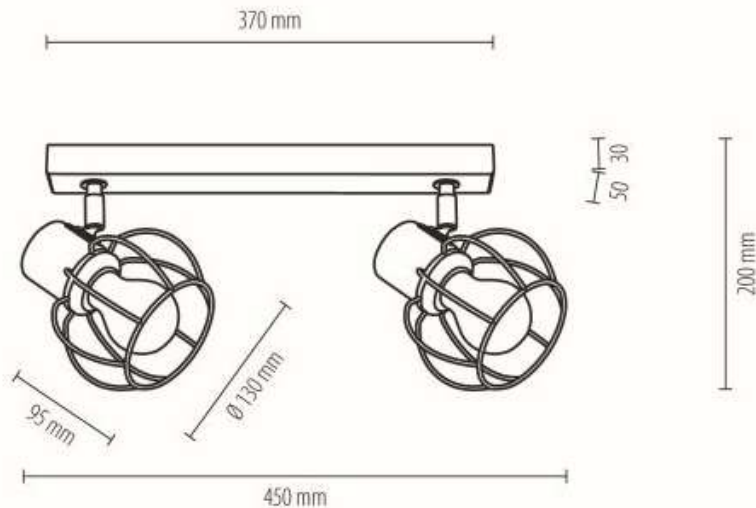

**MADE IN
EUROPE**

2027411431186

PHIPHI Ceiling lamp 2xE27 Max.25W

Material: Oak Wood/Oiled Oak

Shade: White Metal

You can find other products from the PHIPHI family in the BRITOP Made in EUROPE catalog page 270-273