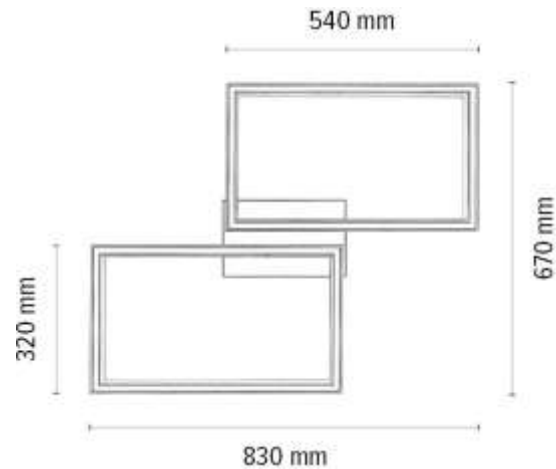

**MADE IN
EUROPE**

4027401600000

RAMME BLACK Ceiling/Wall Lamp 2xLED
Samsung 24V Integrated 48W 6888lm 3000K

Material: Oak Wood/Oiled Oak

Metal/Black

Klick&Dim