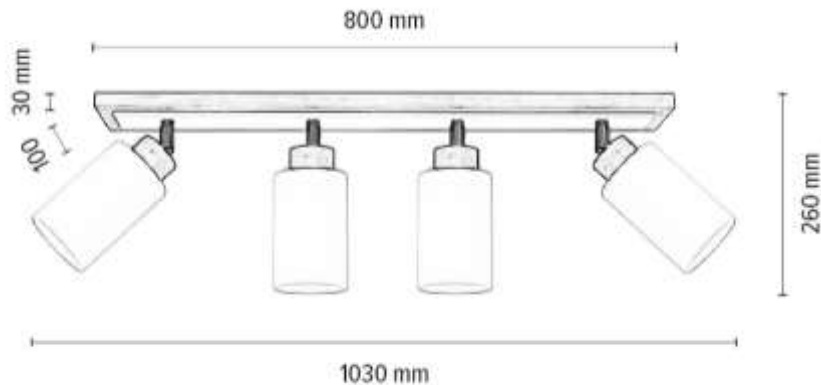

**MADE IN
EUROPE**

BSG008

BELLA Ceiling lamp 4xE27 max. 60W

Material: Oak Wood/Oiled Oak

Metal/White

Shade: Smoky Glass

**MADE IN
EUROPE**

BSG009