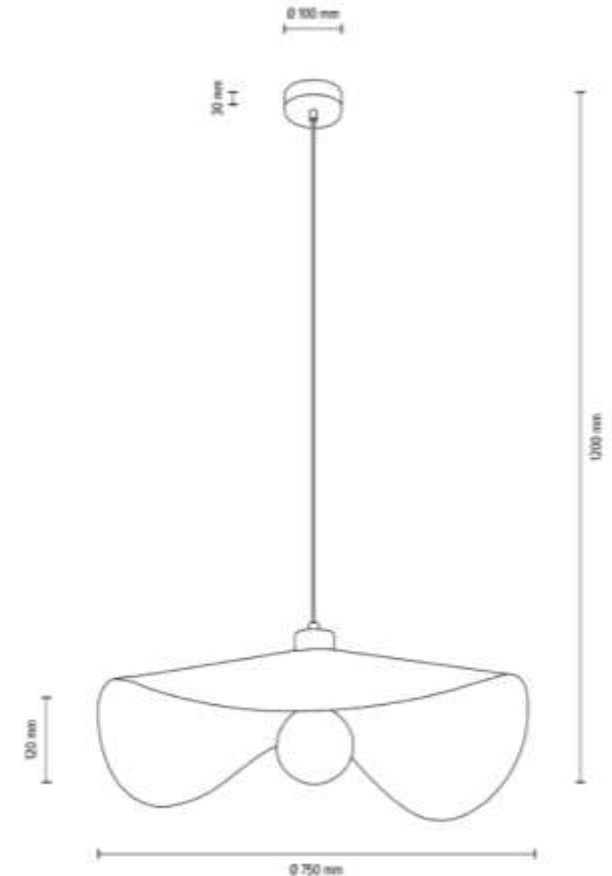

**MADE IN
EUROPE**

1616819174

HATTU FLORAL Pendant lamp 1xE27 Max.40W

Material: Oak Wood/Oiled Oak

Cable: Black Fabric

Shade: Black Chintz/Multicolor Silk

You can find other products from the Hattu family in the BRITOP Made in EUROPE catalog page 473-478