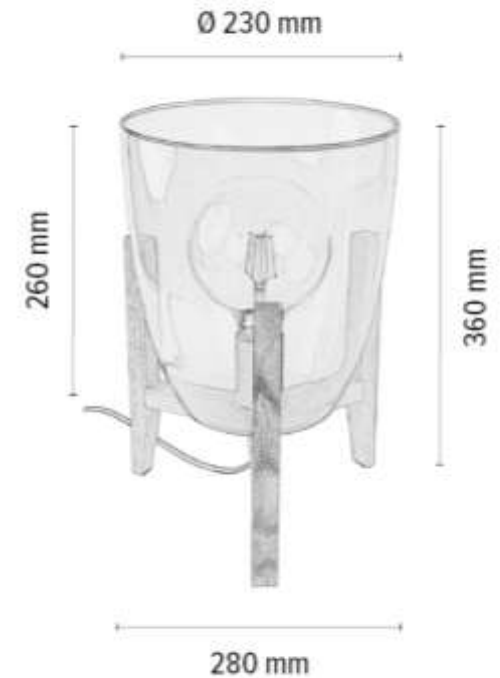

**MADE IN
EUROPE**

7017403921541

CAMPANA Table Lamp 1xE27 Max. 60W

Material: Oak Wood/Oiled Oak

Cable: Black PVC

Shade: **Smoked glass**