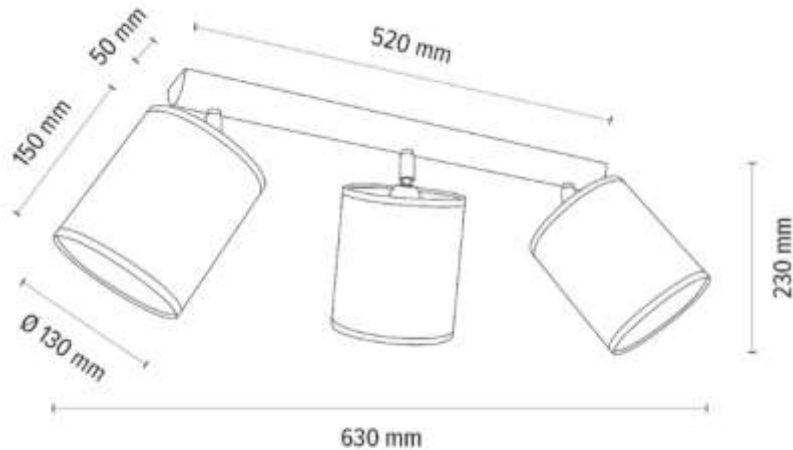

**MADE IN
EUROPE**

2037400911553

BENITA Ceiling Lamp 3xE27 Max.25W

Material: Oak Wood/Oiled Oak

Metal/Chrome

Shade: Brown-Black-Golden Copter
with black ribbon