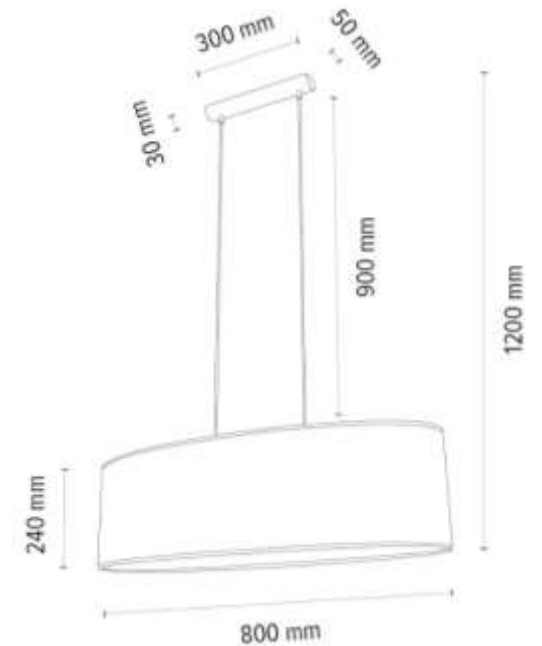

**MADE IN
EUROPE**

1027400211536

MERCEDES Pendant Lamp 2xE27 Max.40W

Material: Oak Wood/Oiled Oak

Cable: Transparent PVC

Shade: White Copter

**BRITOP ECO
RESPONSIBILITY**