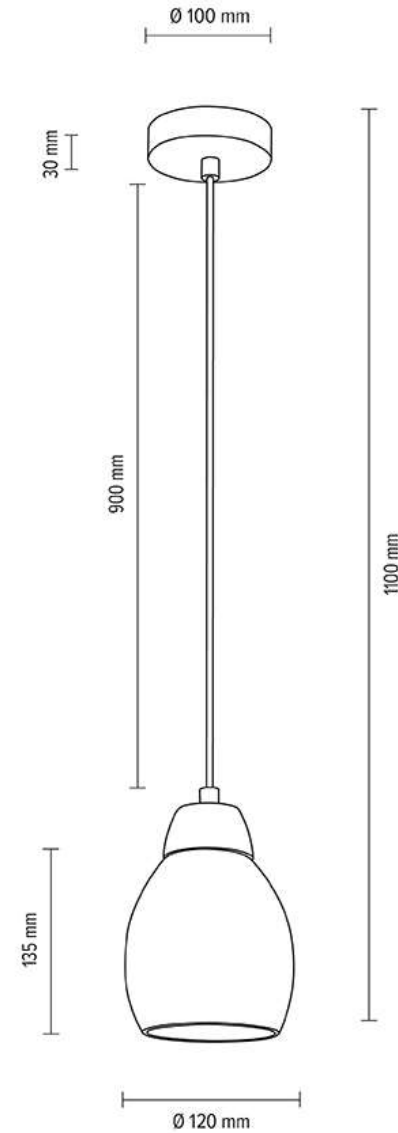

SKAJA Pendant Lamp 1xE27 Max.40W

Material: Oak Wood/Oiled Oak

Cable: Transparent PVC

Shade: White Glass

**MADE IN
EUROPE**

17990374

SKAJA Pendant Lamp 3xE27 Max.40W

Material: Oak Wood/Oiled Oak