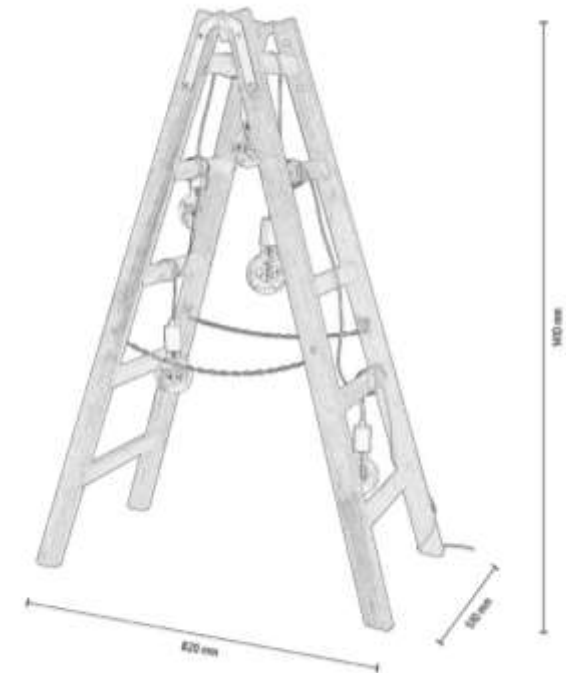

**MADE IN
EUROPE**

1219556

ESKALO Floor lamp 5xE27 Max.15W

Material: Pine Wood/ Stained Pine Walnut

Cable: Black PVC