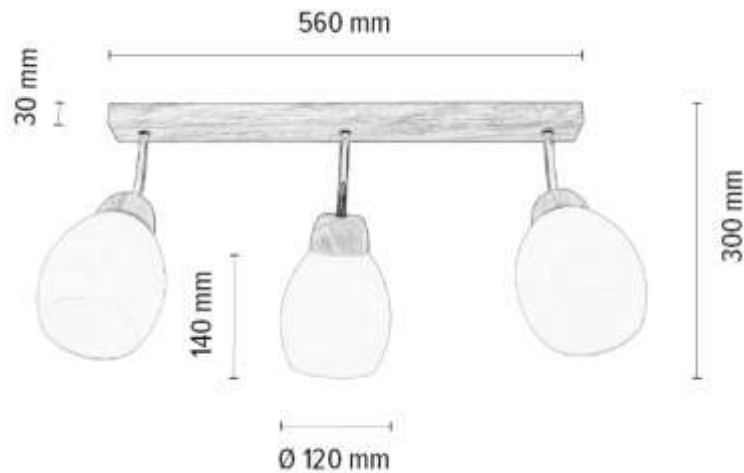

**MADE IN
EUROPE**

2037404020883

PISA Ceiling Lamp 3xE27 Max.60W

Material: Oak Wood/Oiled Oak

Metal/Chrome

Shade: White Glass