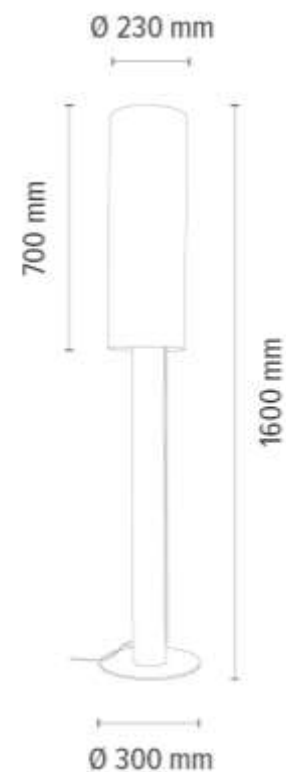

**MADE IN
EUROPE**

6561104

KENUS Floor lamp 1xE27 Max.40W

Material: Pine Wood/ Stained Pine Brown

Metal/Black

Cable: Black Fabric

Shade: White Chintz