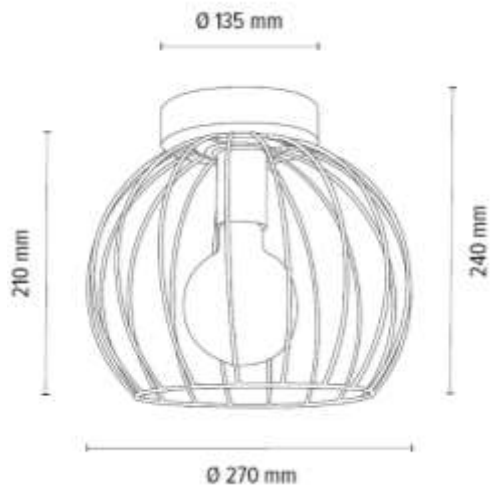

**MADE IN
EUROPE**

4010206230085

COOP Ceiling/Wall Lamp 1xE27 Max.60W

Material: Oak Wood/Oiled Oak

Shade: White Metal

You can find other products from the Coop family in the BRITOP Made in EUROPE catalog page 249-265