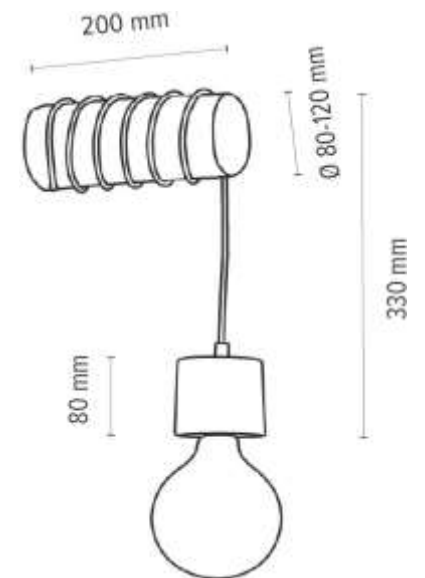

**MADE IN
EUROPE**

69379156

TRABO PINO Wall lamp 1xE27 Max.25W

Material: Pine Wood/Stained Pine Walnut

Metal/Black

Cable: Black PVC