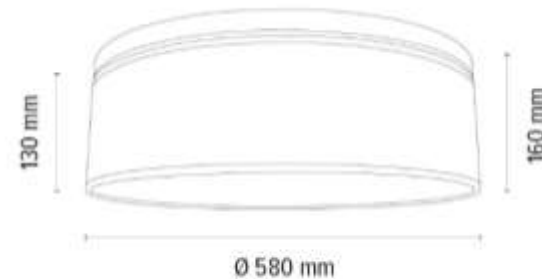

47915874

BOHO Ceiling/Wall lamp 4xE27 Max.25W

Material: Oak Wood/Oiled Oak

Shade: Beige Linen

Easy assembling on magnets

You can find other products from the Boho family in the BRITOP Made in EUROPE catalog page 422-423