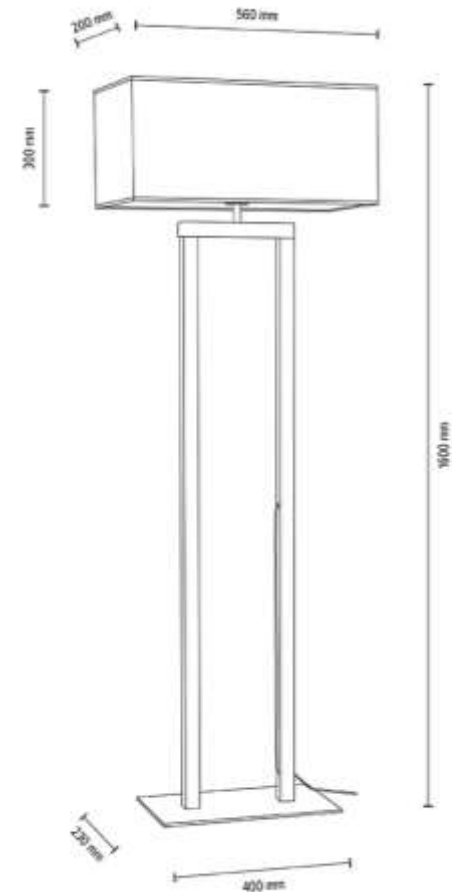

**MADE IN
EUROPE**

8724174

SOMBRA Floor Lamp 1xE27 Max.40W

Material: Oak wood/Oiled Oak

Metal/Black

Cable: Black PVC

Shade: Black Chintz

**BRITOP ECO
RESPONSIBILITY**