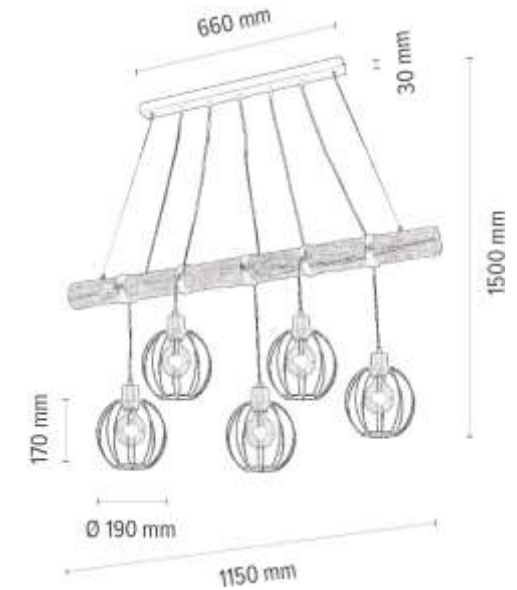

**MADE IN
EUROPE**

692066504

TRABO BERIS Pendant Lamp 5xE27 Max.60W

Material: Pine Wood/Stained Pine Brown

Metal/Black

Cable: Black PVC

Shade: Black Metal