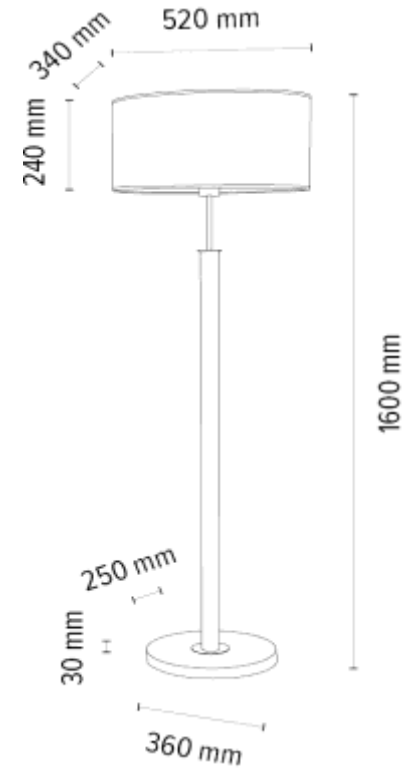

**MADE IN
EUROPE**

6017400311538

MERCEDES Floor lamp 1xE27 Max.60W

Material: Oak Wood/ Oiled Oak

Metal/ Black

Cable: Black PVC

Shade: Brown-Black-Golden Copter

With black ribbon