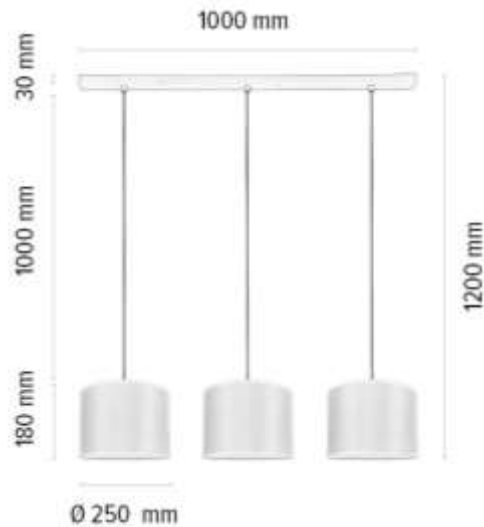

**MADE IN
EUROPE**

1037400111546

BENITA Pendant Lamp 3xE27 Max.40W

Material: Oak Wood/Oiled Oak

Cable: Transparent PVC

Shade: White Copter