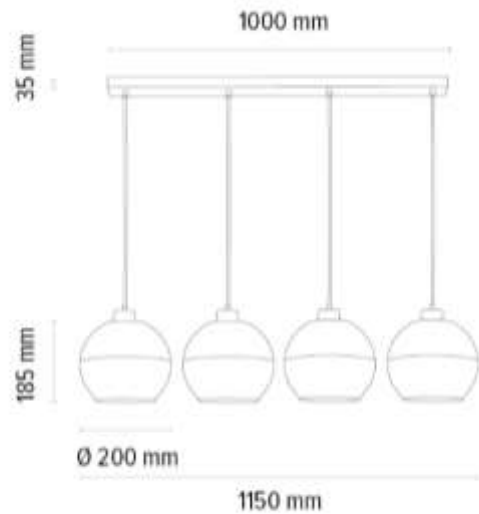

**MADE IN
EUROPE**

1047407121545

LINEA Pendant lamp 4xE27 Max.60W

Material: Oak Wood/ Oiled Oak

Cable: Transparent PVC

Shade: Frosted Glass