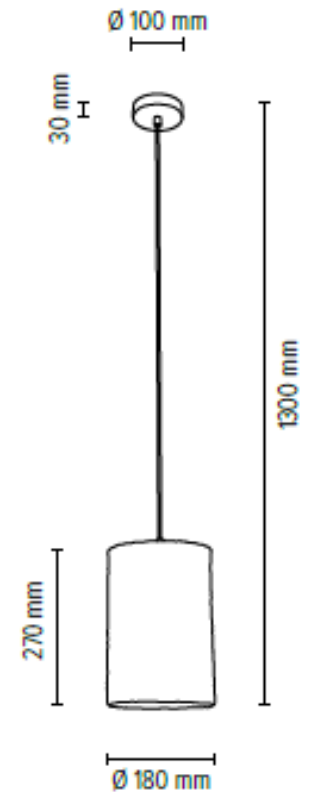

**MADE IN
EUROPE**

1017409710787

BOUCLE Pendant Lamp 1xE27 Max.25W

Material: Oak Wood/Oiled Oak

Cable: Transparent PVC

Shade: White Boucle PET fabric