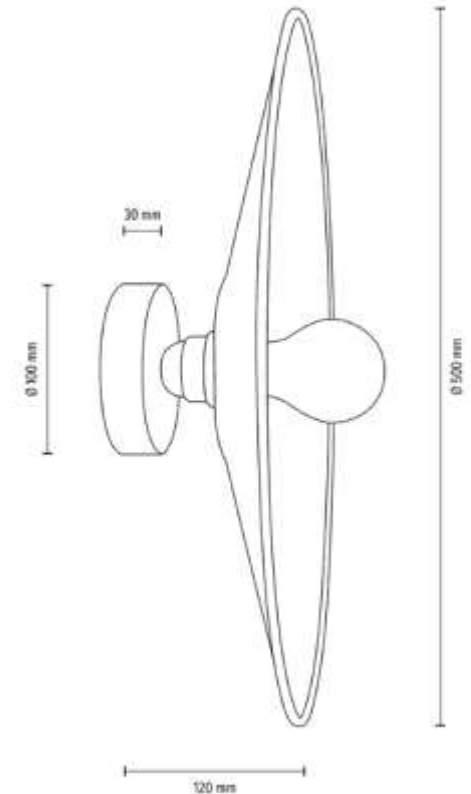

**MADE IN
EUROPE**

28969174

HATTU FLORAL Wall lamp with cable and plug&swich
1xE27 Max.25W

Material: Oak Wood/Oiled Oak

Cable: Black Fabric

Shade: Black Chintz/ Multicolor Silk