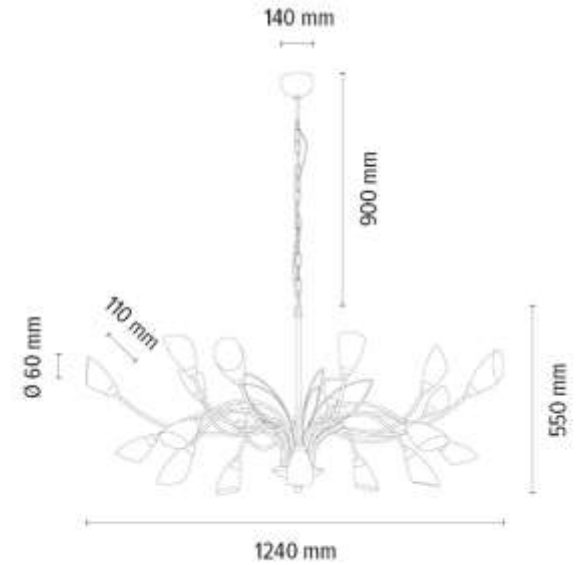

Shade: White Glass

**MADE IN
EUROPE**

1200204220037

GLORIOSA Pendant lamp 20xG9 Max.6W LED

Material: Metal/White

Cable: Black PVC

Shade: White Glass

**MADE IN
EUROPE**