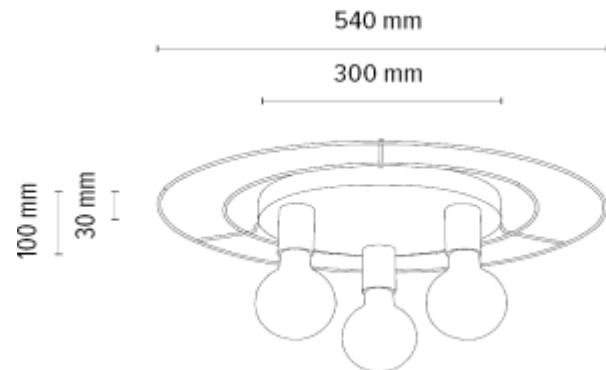

**MADE IN
EUROPE**

919406374

CHESTER Ceiling/Wall Lamp 3xE27 Max.60W

Material: Oak Wood/Oiled Oak

Black Metal