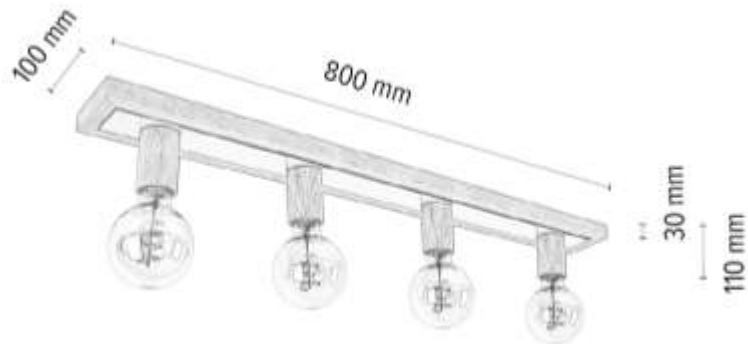

Material: Oak Wood/Oiled Oak

Shade: White Metal

**MADE IN
EUROPE**

4027405500000

BELLARO Ceiling Lamp 4xE27 Max.15W

Material: Oak Wood/Oiled Oak

Shade: White Metal

**MADE IN
EUROPE**