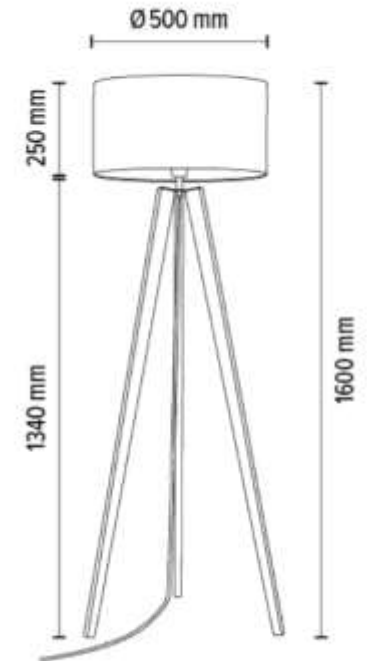

**MADE IN
EUROPE**

74445056

BOUCLE Floor Lamp 1xE27 Max.60W

Material: Pine Wood/Stained Pine Walnut

Metal/White

Cable: Black PVC

Shade: White Boucle PET fabric