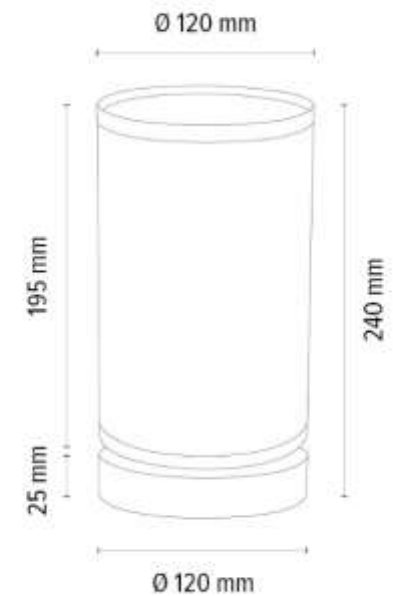

**MADE IN
EUROPE**

756051174

NIGELLA Table Lamp 1xE27 Max.25W

Material: Oak Wood/Oiled Oak

Cable: Black PVC

Shade: Beige Linen

**MADE IN
EUROPE**

756052174