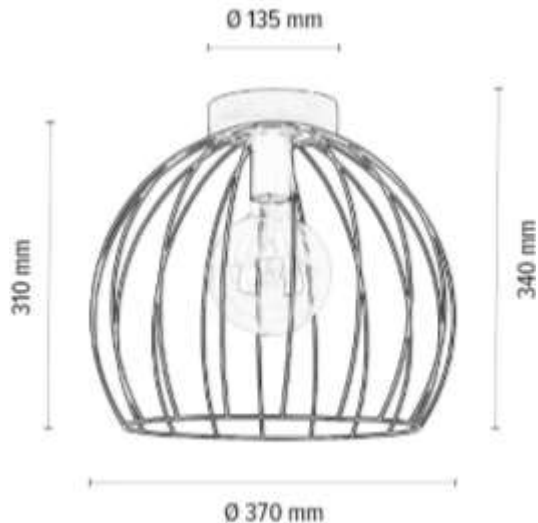

**MADE IN
EUROPE**

2983974

COOP Ceiling/Wall Lamp 1xE27 Max.60W

Material: Oak Wood/Oiled Oak

Shade: Black Metal

You can find other products from the Coop family in the BRITOP Made in EUROPE catalog page 249-265