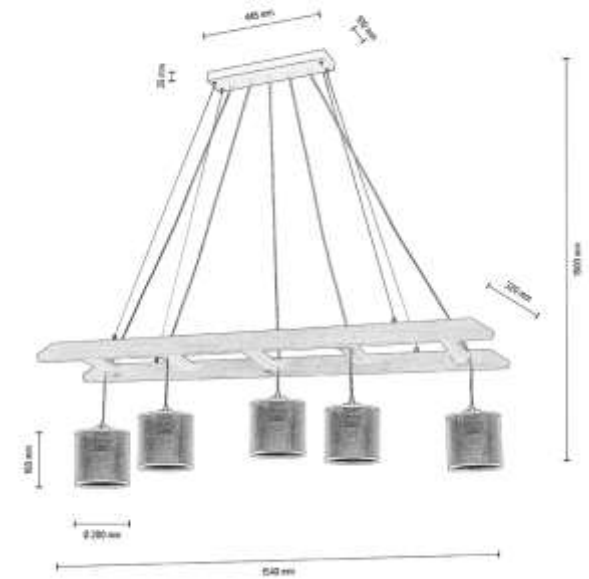

Shade: Multicolor Cow Fabric

**MADE IN
EUROPE**

7749441

ESKALO Pendant lamp 5xE27 Max.25W

Material: Pine Wood/Stained Pine
Brown

Cable: Black PVC

Shade: Multicolor Cow Fabric

**MADE IN
EUROPE**