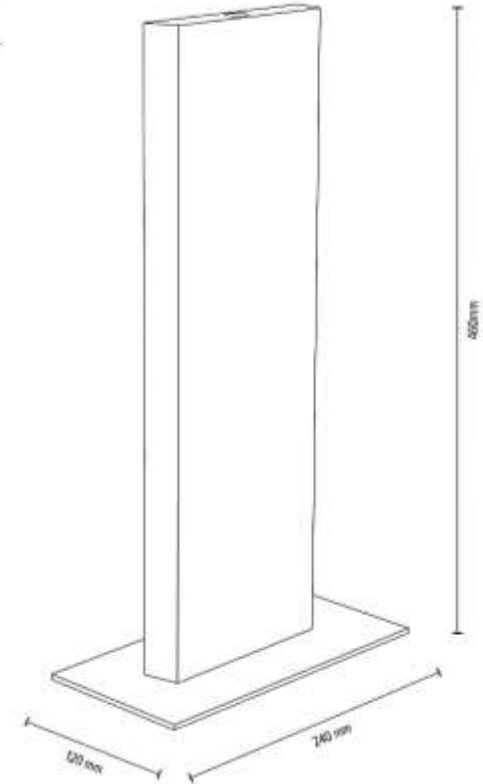

**MADE IN
EUROPE**

Touch dimmer

7880174

TABLO Table lamp 1xLED Samsung
24V Integrated 5,5W 753lm 3000K

Material: Oak Wood/Oiled Oak

Metal/Black

Cable: Black PVC