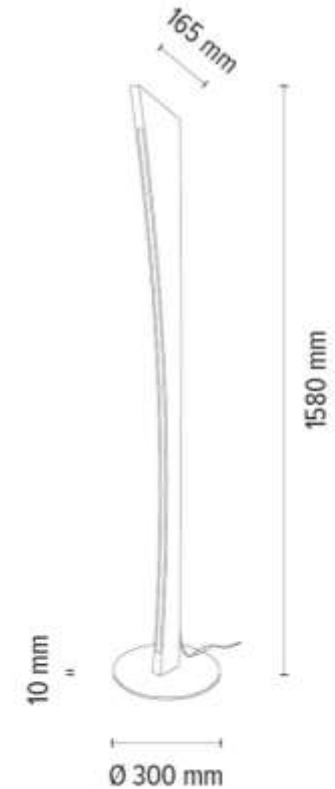

6017401900000

ZIAD Floor Lamp 1xLED Samsung
24V Integrated 18,5W 1680lm
3000K

Material: Oak wood/Oiled Oak

Metal/Black

Cable: Black PVC

Touch Dimmer

Touch dimmer

**MADE IN
EUROPE**