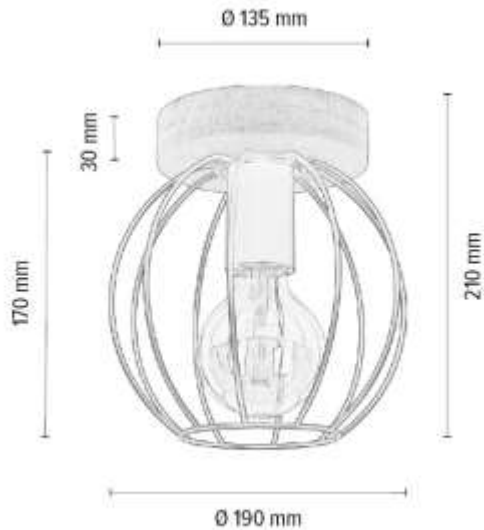

**MADE IN
EUROPE**

4010206430083

COOP Ceiling/Wall Lamp 1xE27 Max.60W

Material: Oak Wood/Oiled Oak

Shade: White Metal

You can find other products from the Coop family in the BRITOP Made in EUROPE catalog page 249-265