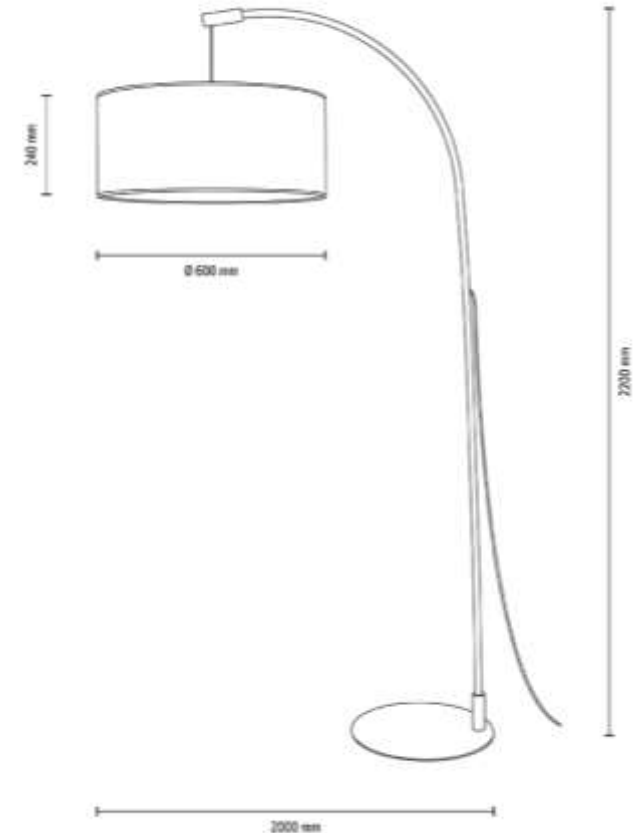

Shade: Beige Linen

**MADE IN
EUROPE**

6010204111603

BRINDILLE Floor Lamp 1xE27 Max.60W

Material: Metal/Black

Oak Wood/Oiled Oak

Cable: Black Fabric

Shade: Beige Jute