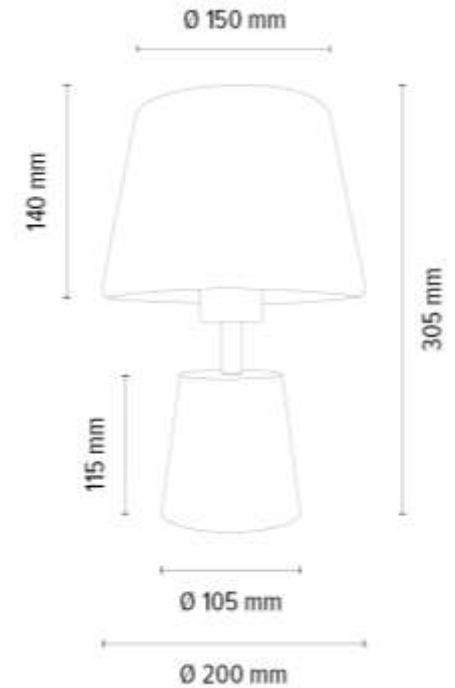

**MADE IN
EUROPE**

7017403111412

KONUS Table Lamp 1xE27 Max.25W

Material: Oak Wood/Oiled Oak

Metal/Black

Cable: Black PVC

Shade: Black Chintz