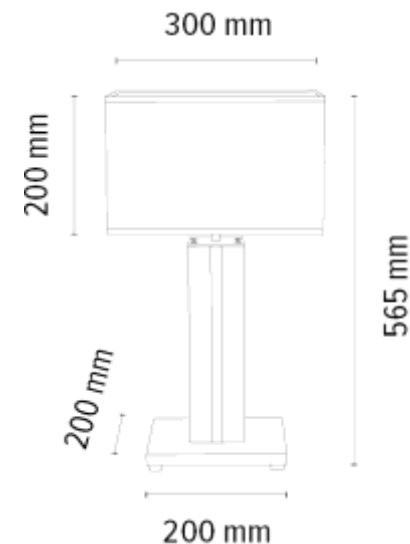

**MADE IN
EUROPE**

860419186

FLAME Table lamp 1xE27 Max.40W
1xLED 12V Integrated 4,6W 245lm
3000K

Touch Dimmer

Material: MDF/ Walnut Veneer

Cable: Black PVC

Shade: White Chintz

Touch dimmer