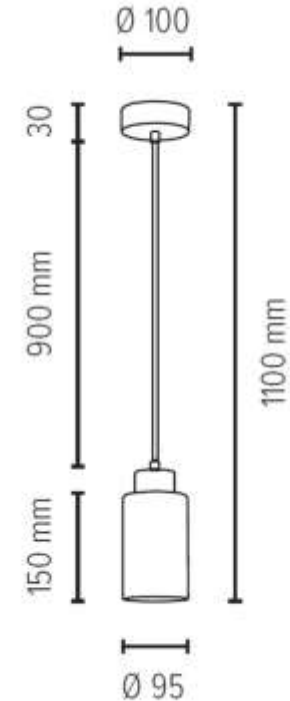

BELLA Hanging lamp 1xE27 max. 60W

Material: Oak Wood/Oiled Oak

Shade: Smoky Glass

Cable: Transparent/PVC

**MADE IN
EUROPE**

BSG010

BELLA Hanging lamp 3xE27 max. 60W

Material: Oak Wood/Oiled Oak