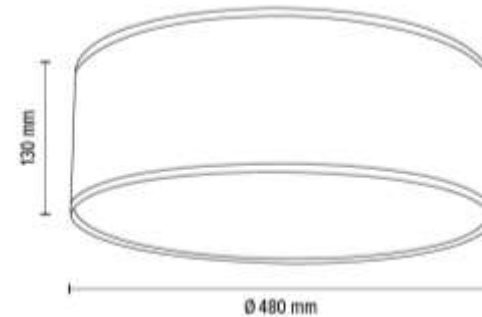

Shade: Natural Linen with black ribbon

Easy assembling on magnets

**MADE IN
EUROPE**

47964802

NEGRO Ceiling Lamp 4xE27 Max.25W

Material: Metal/ White

Shade: Natural Linen with black ribbon

Easy assembling on magnets