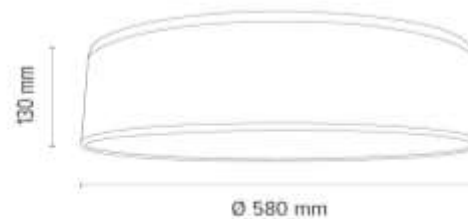

**MADE IN
EUROPE**

Lamp shade fixed to magnets

4040204810799

HONUS Ceiling lamp 4xE27
Max.25W

Material: Oak Wood/Oiled Oak

Shade: Golden Wallpaper