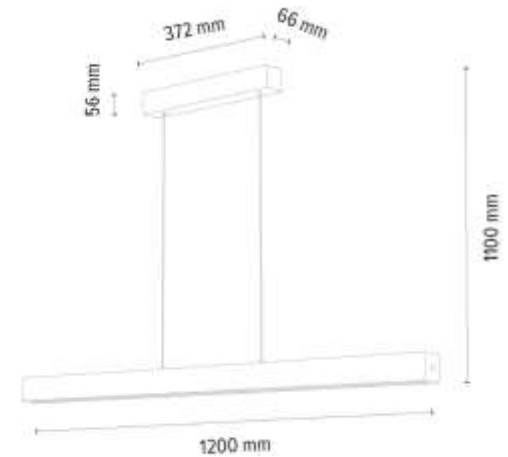

1037401800000

LEON Pendant lamp 3xLED Samsung
24V Integrated 54W 7962lm 3000K

Material: Oak Wood/ Oiled Oak

Metal/ Black

Cable: Transparent PVC

Touch Dimmer

Adjustable Suspension Height

The light in the up and down position