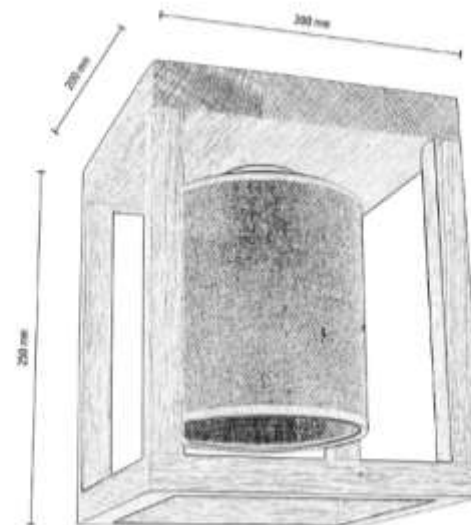

**MADE IN
EUROPE**

9454174

LUNOS Ceiling lamp 1xE27 Max.25W

Material: Oak Wood/ Oiled Oak

Metal/ Black

Shade: Beige Jute