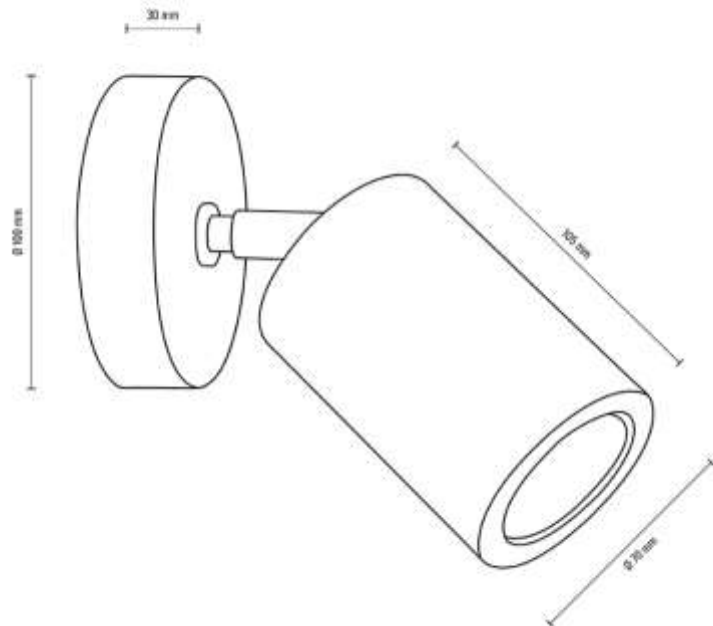

**MADE IN
EUROPE**

3911174

**Matti Wall Lamp Incl.1xGU10 Max.5W Ra90
320lm 2700K**

Material: Oak Wood/Oiled Oak

Metal/Black