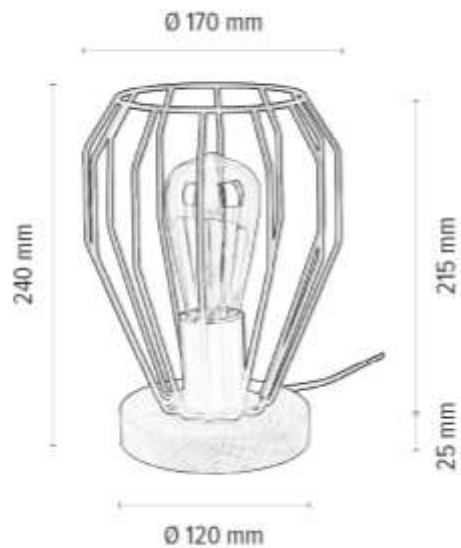

**MADE IN
EUROPE**

7633974

TENLA Table Lamp 1xE27 Max.25W

Material: Oak wood/Oiled Oak

Cable: Black PVC

Shade: Black Metal