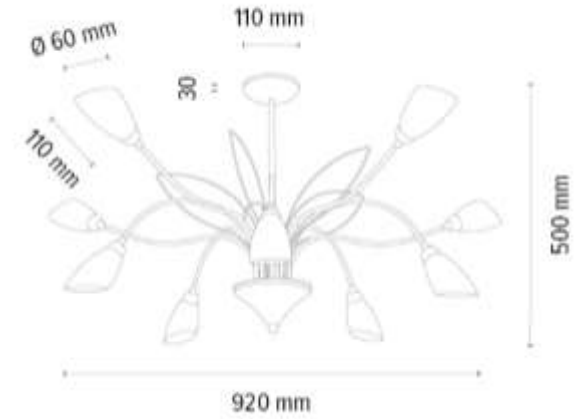

**MADE IN
EUROPE**

4101203420037

GLORIOSA Ceiling lamp 10xG9 Max.6W LED

Material: Metal/White

Shade: White Glass