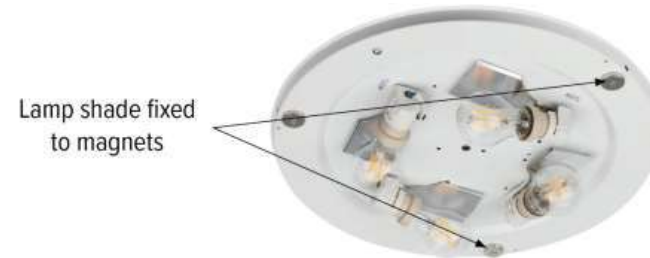

**MADE IN
EUROPE**

47963802

NEGRO Ceiling Lamp 3xE27 Max.25W

Material: Metal/ White

Shade: Natural Linen with black ribbon

Easy assembling on magnets