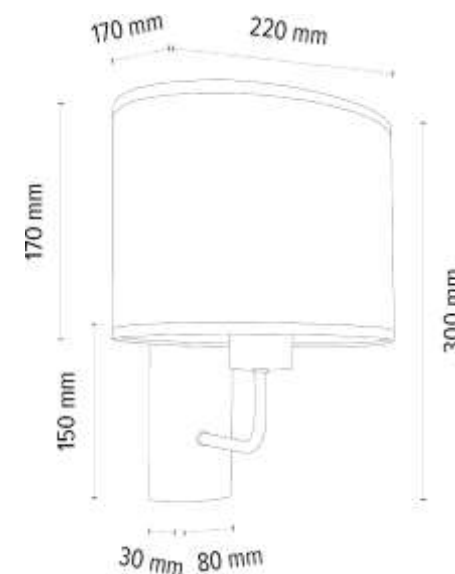

**MADE IN
EUROPE**

2017400111557

MERCEDES Wall Lamp 1xE27
Max.40W

Material: Oak Wood/Oiled Oak

Metal/Satin

Shade: White Copter