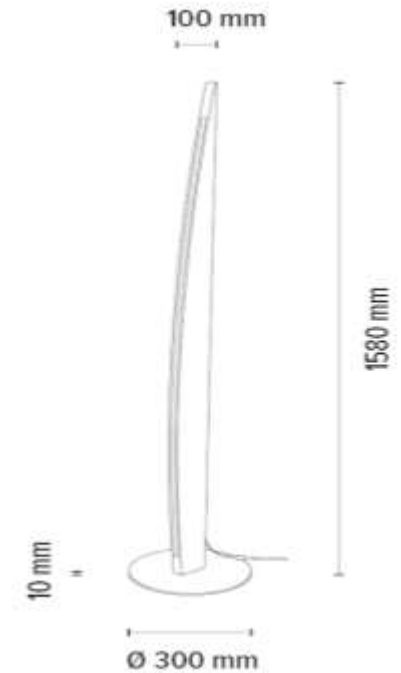

**MADE IN
EUROPE**

6017401300000

DUBAI Floor Lamp 1xLED Samsung
24V Integrated 18,5W 1680lm
3000K

Material: Oak Wood/Oiled Oak

Metal/Stainless Steel

Cable: Black PVC

Touch Dimmer