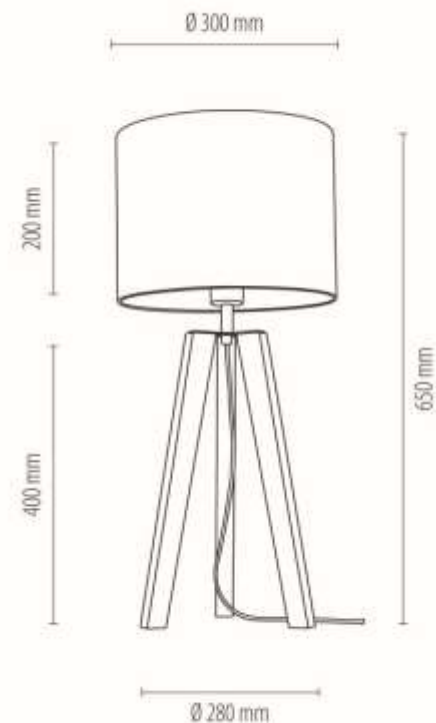

**MADE IN
EUROPE**

7017406511667

BOHO Table lamp 1xE27 Max.40W

Material: Oak wood/Oiled Oak

Metal/Black

Cable: Black PVC

Shade: Beige Linen with black ribbon

You can find other products from the Boho family in the BRITOP Made in EUROPE catalog page 424-439