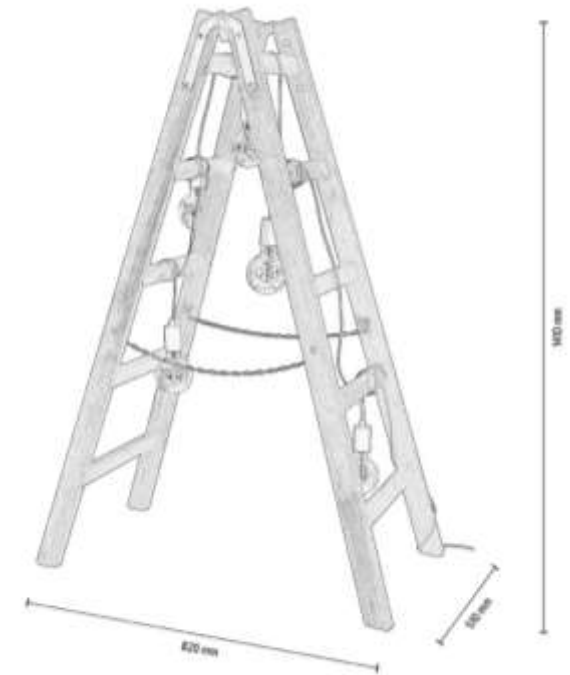

**MADE IN
EUROPE**

1219551

ESKALO Floor lamp 5xE27 Max.15W

Material: Pine Wood/Stained Pine Brown

Cable: Black PVC