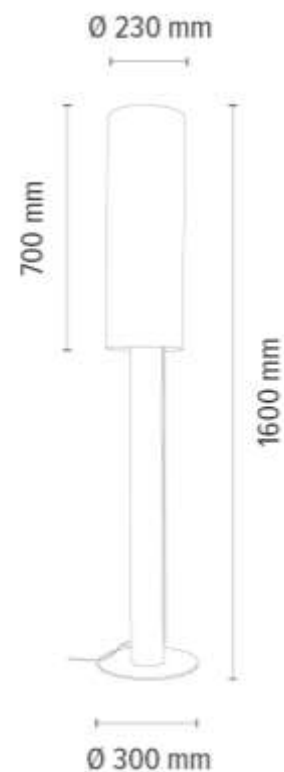

**MADE IN
EUROPE**

6583102

KENUS Floor lamp 1xE27 Max.40W

Material: Pine Wood/ Natural Pine

Metal/White

Cable: Natural Fabric

Shade: White Chintz