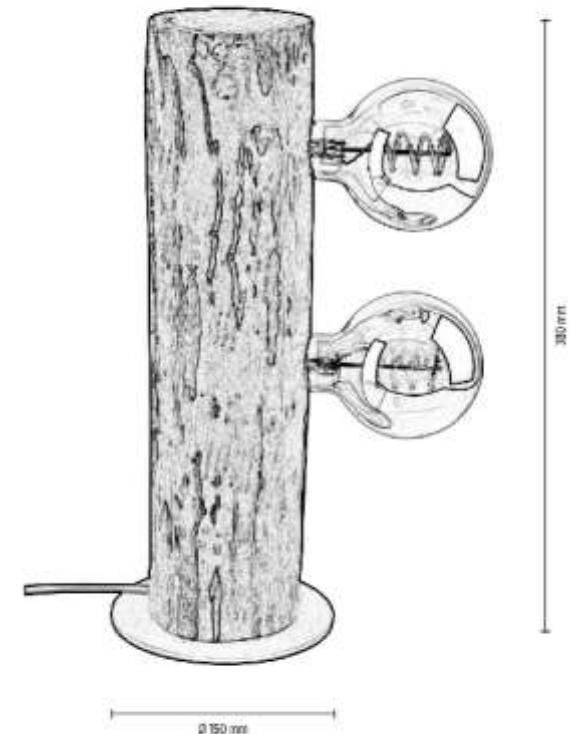

**MADE IN
EUROPE**

63544256

REMUS Table lamp 2xE27 Max.25W

Material: Pine Wood/Stained Pine Walnut

Metal/Black

Cable: Black PVC