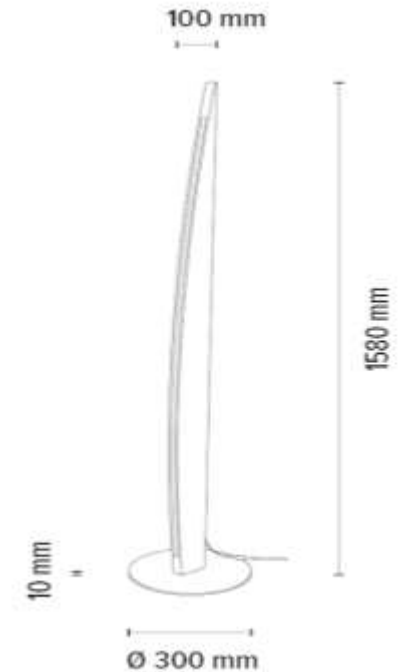

6017401200000

DUBAI Floor Lamp 1xLED Samsung
24V Integrated 18,5W 1680lm
3000K

Material: Oak Wood/Oiled Oak

Metal/Black

Cable: Black PVC

Touch Dimmer

Touch dimmer

**MADE IN
EUROPE**