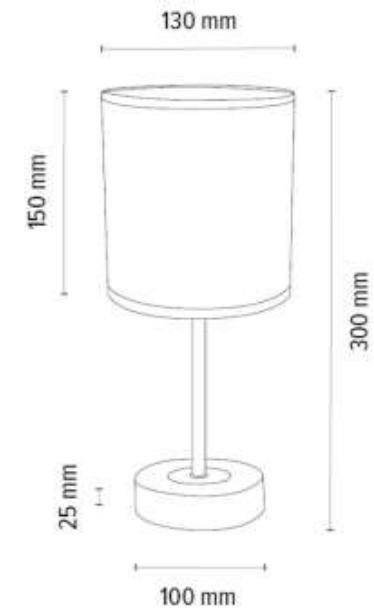

**MADE IN
EUROPE**

7017400911549

BENITA Table Lamp 1xE27 Max. 60W

Material: Oak Wood/Oiled Oak

Metal/Satin

Cable: Anthracite Fabric

Shade: White Copter