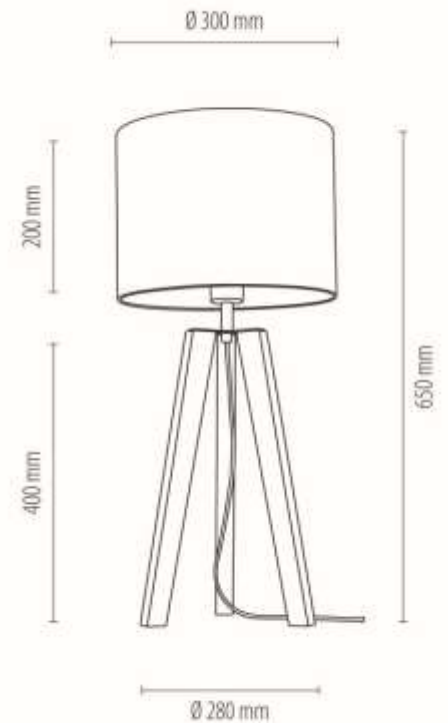

**MADE IN
EUROPE**

95901074

BOVINO Table Lamp 1xE27 Max.60W

Material: Oak Wood/Oiled Oak

Metal/Black

Cable: Black PVC

Shade: Multicolor Cow fabric

**BRITOP ECO
RESPONSIBILITY**