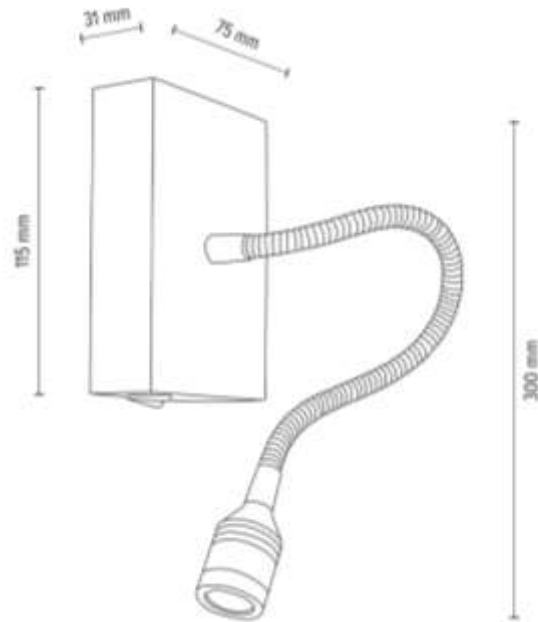

BRITOP
LIGHTING

**MADE IN
EUROPE**

5721174

LECTOR Wall lamp with switch and movable reading arm

Incl. 1xLED Integrated 2,5W Ra90 110lm 4000K

Material: Oak Wood/ Oiled Oak

Metal/Black

**MADE IN
EUROPE**