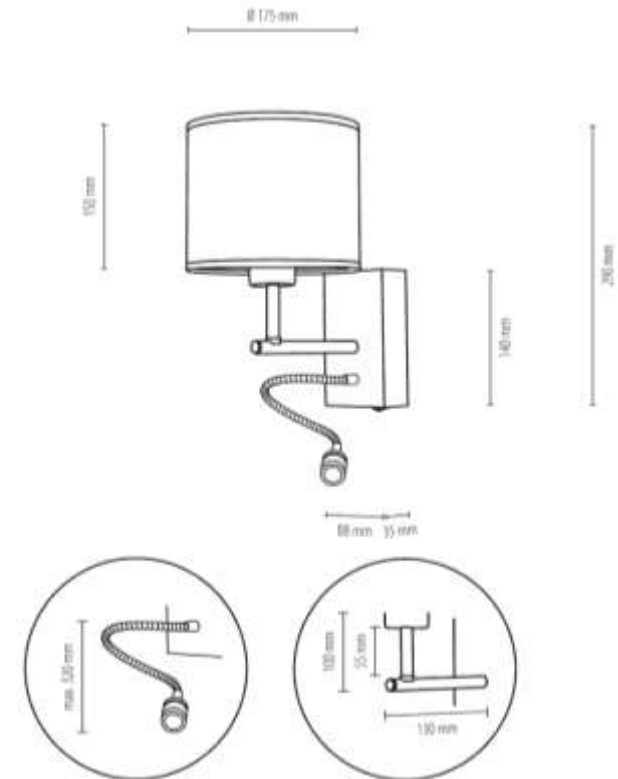

**MADE IN
EUROPE**

67291974

BOHO Wall Lamp with swich 1xE27 Max.25W
1xLED Integrated 2,5W Ra90 110lm 4000K

Material: Oak Wood/Oiled Oak

Metal/Black

Shade: Beige Linen with black ribbon

Includes movable reading arm