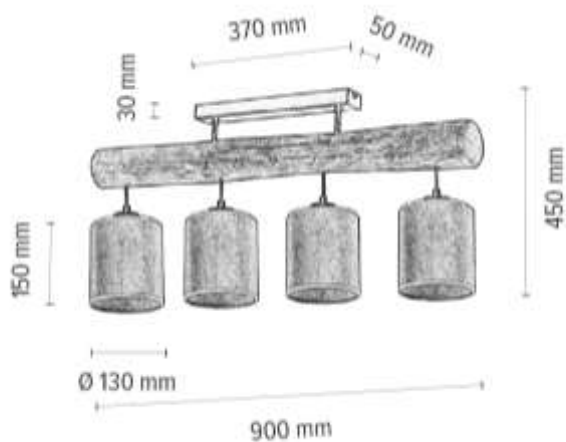

Shade: Beige Jute

**MADE IN
EUROPE**

62804451

TRENO Ceiling Lamp 4xE27 Max.25W

Material: Pine Wood/Stained Pine Brown

Metal/Black

Shade: Beige Jute

**MADE IN
EUROPE**