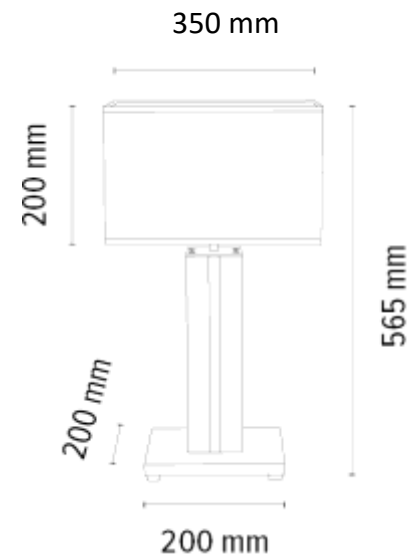

You can find other products from the Flame family in the BRITOP Made in EUROPE catalog page 186-179