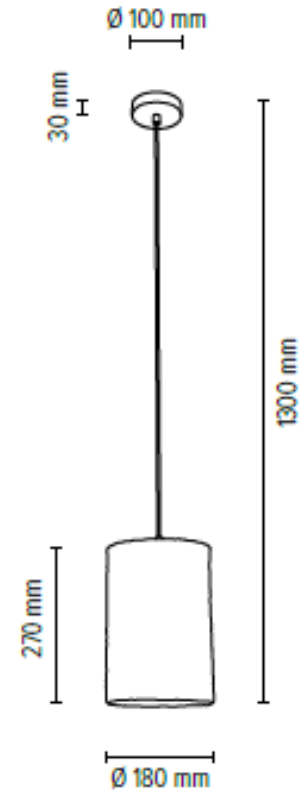

**MADE IN
EUROPE**

1990156

BOUCLE Pendant Lamp 1xE27 Max.25W

Material: Pine Wood/Stained Pine Walnut

Cable: Transparent PVC

Shade: White Boucle PET fabric