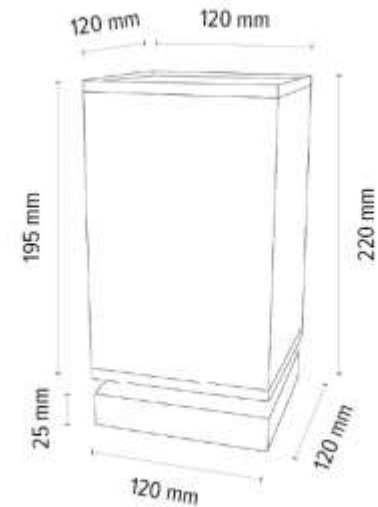

**MADE IN
EUROPE**

7561174

PURO Table Lamp 1xE27 Max.25W

Material: Oak Wood/Oiled Oak

Cable: Transparent PVC

Shade: White Chintz

**MADE IN
EUROPE**

708191174