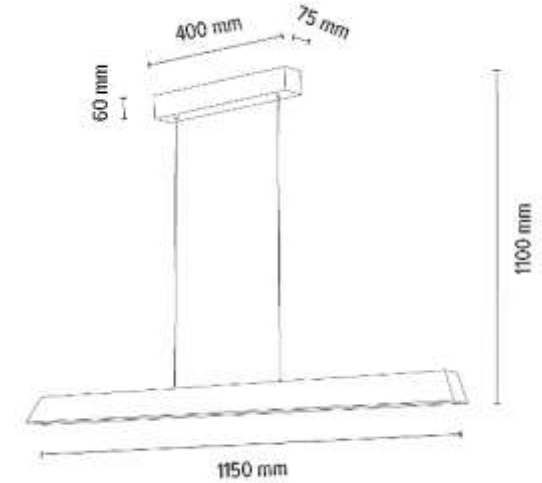

1037401500000

DEROTT Pendant Lamp 3xLED Samsung
24V Integrated 42W 6024lm 3000K

Material: Oak Wood/Oiled Oak

Metal/Stainless Steel

Touch Dimmer

Adjustable Suspension Height

The light in the top and down position