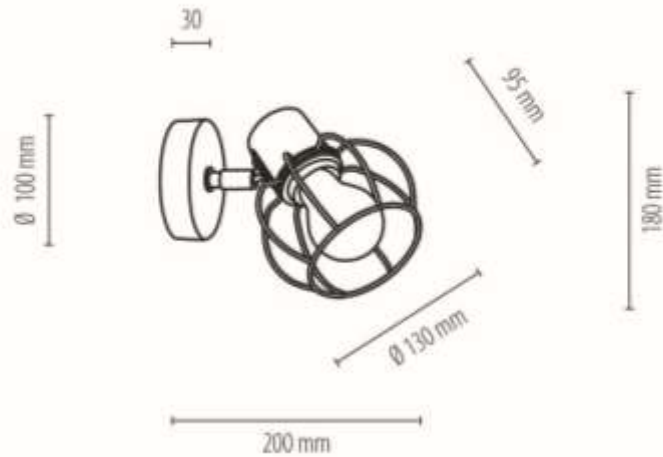

**MADE IN
EUROPE**

2017411331186

PHIPHI Wall lamp 1xE27 Max.25W

Material: Oak Wood/Oiled Oak

Shade: White Metal

You can find other products from the PHIPHI family in the BRITOP Made in EUROPE catalog page 270-273