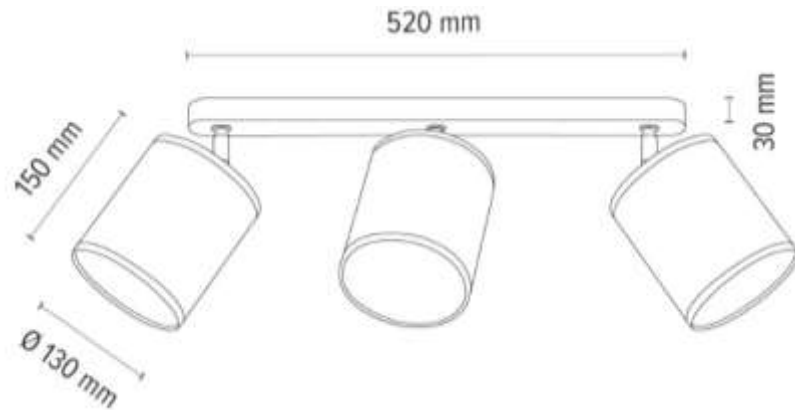

**MADE IN
EUROPE**

2037404811451

ZELLUS Ceiling Lamp 3xE27 Max.25W

Material: Oak Wood/Oiled Oak

Shade: **White Cellulose Eco**