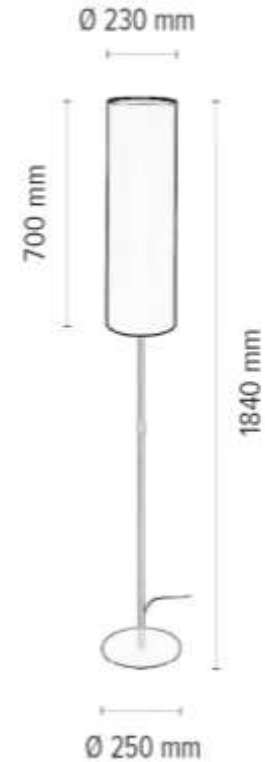

**MADE IN
EUROPE**

6010204510695

TINA Floor Lamp 1xE27 Max.60W

Material: Metal/White

Cable: White PVC

Shade: Black Chintz