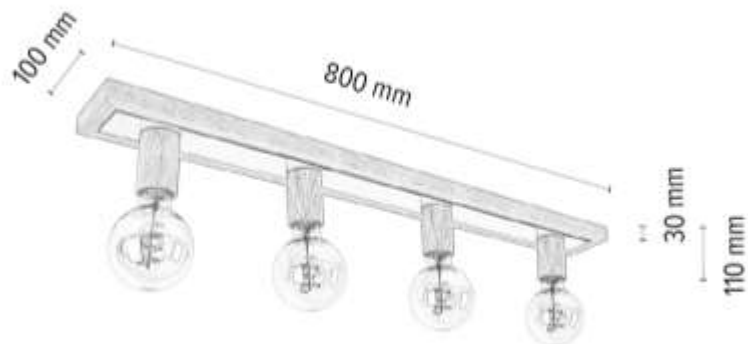

**MADE IN
EUROPE**

4047405300000

BELLARO Ceiling Lamp 4xE27 Max.15W

Material: Oak Wood/Oiled Oak

Shade: Black Metal