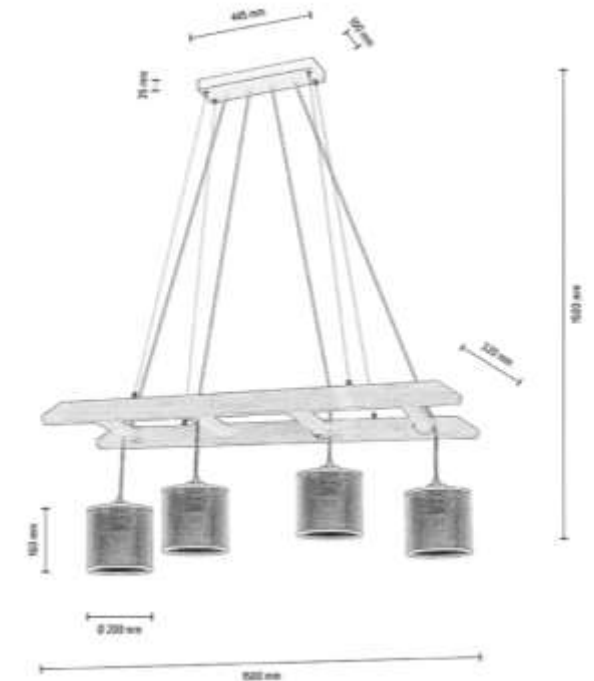

**MADE IN
EUROPE**

7739456

ESKALO Pendant lamp 4xE27 Max.25W

Material: Pine Wood/ Stained Pine Walnut

Metal/Black

Cable: Black PVC

Shade: Natural Linen with black ribbon