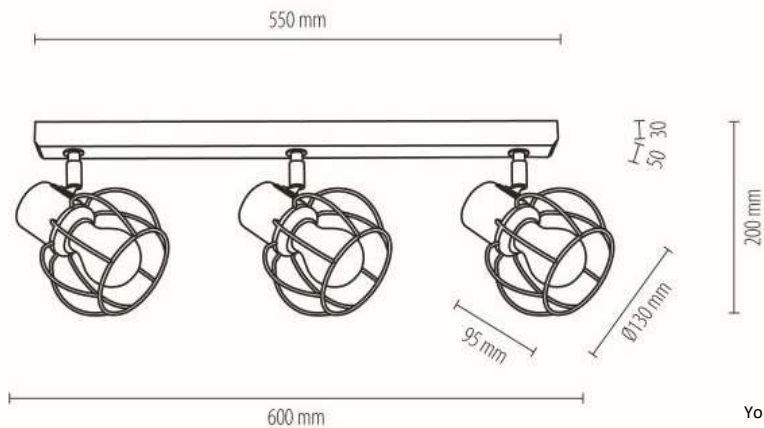

**MADE IN
EUROPE**

2030211931186

PHIPHI Ceiling lamp 3xE27 Max.25W

Material: Oak Wood/Oiled Oak – Metal/White

Shade: White Metal

You can find other products from the PHIPHI family in the BRITOP Made in EUROPE catalog page 270-273