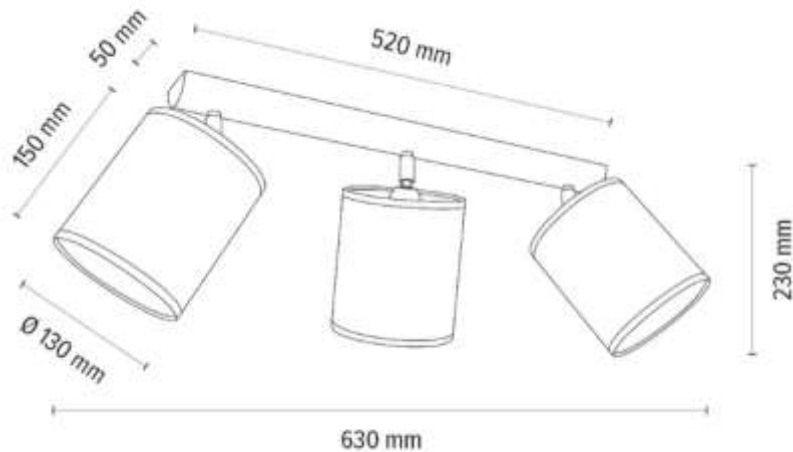

**MADE IN
EUROPE**

2037400511527

BENITA Ceiling Lamp 3xE27 Max.25W

Material: Oak Wood/Oiled Oak

Metal/Chrome

Shade: Cream-Silver Copter