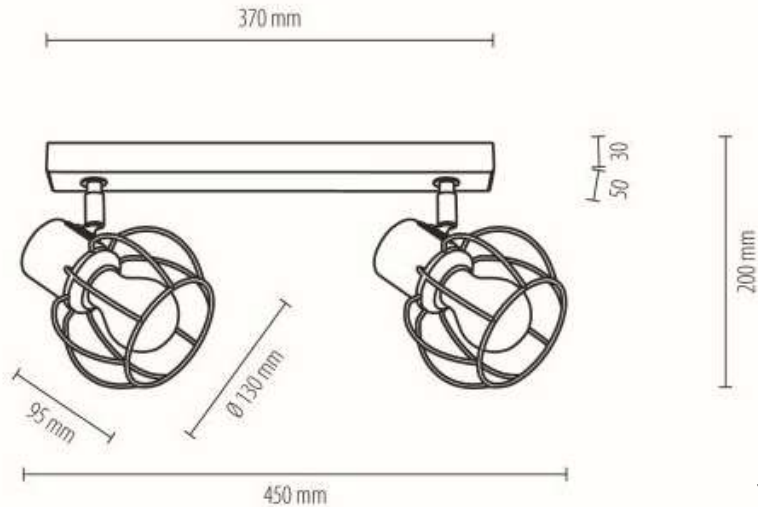

**MADE IN
EUROPE**

2020211831186

PHIPHI Ceiling lamp 2xE27 Max.25W

Material: Oak Wood/Oiled Oak – Metal/White

Shade: White Metal

You can find other products from the PHIPHI family in the BRITOP Made in EUROPE catalog page 270-273