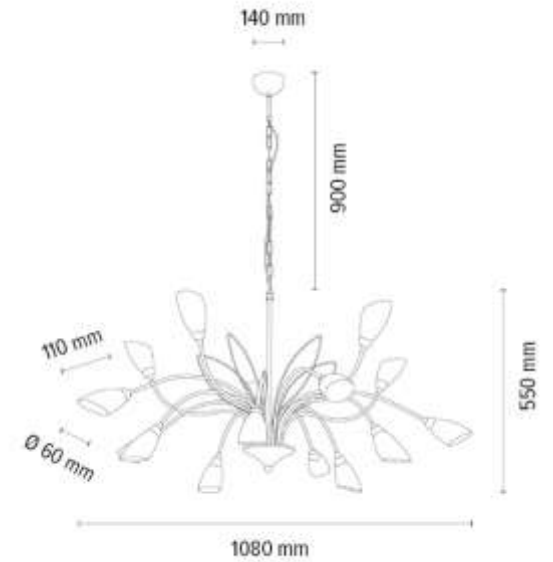

Shade: **White Glass**

**MADE IN
EUROPE**

1150404420037

GLORIOSA Pendant lamp 15xG9 Max.6W LED

Material: Metal/Black

Cable: Black PVC

Shade: White Glass

**MADE IN
EUROPE**