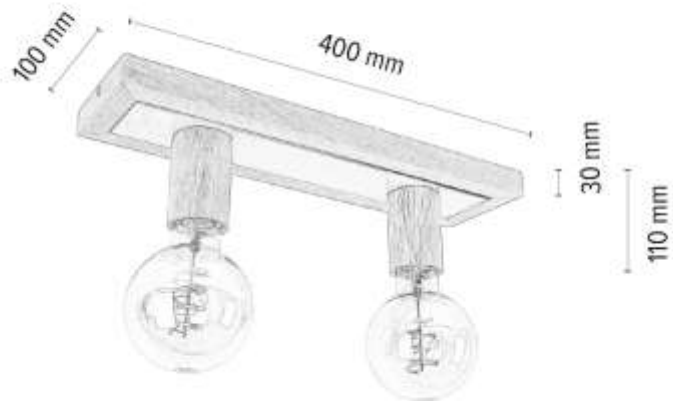

**MADE IN
EUROPE**

4027405500000

BELLARO Ceiling Lamp 2xE27 Max.15W

Material: Oak Wood/Oiled Oak

Shade: White Metal