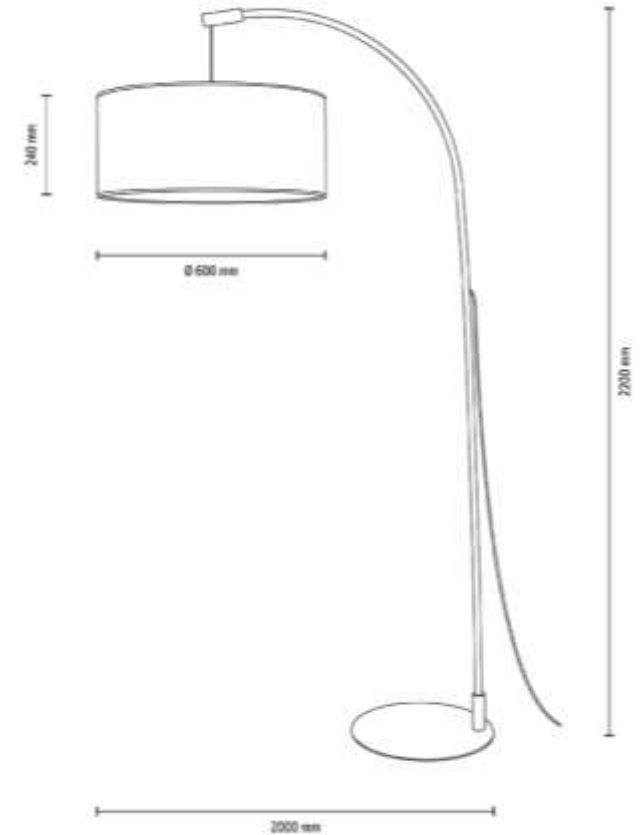

Material: Metal/Black

Oak Wood/Oiled Oak

Cable: White Fabric

Shade: Beige Jute

**MADE IN
EUROPE**

6010204111661

BRINDILLE Floor Lamp 1xE27 Max.60W

Material: Oak Wood/Oiled Oak