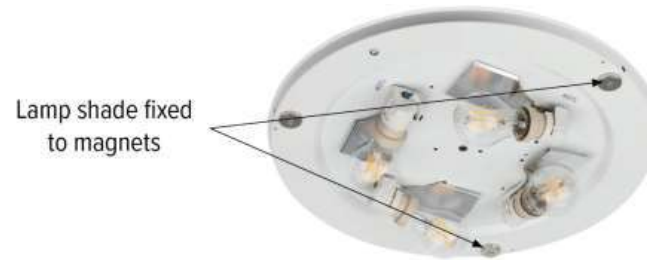

**MADE IN
EUROPE**

Lamp shade fixed
to magnets

47963874

NEGRO Ceiling Lamp 2xE27 Max.25W

Material: Oak Wood/Oiled Oak

Shade: Natural Linen with black ribbon

Easy assembling on magnets

**MADE IN
EUROPE**