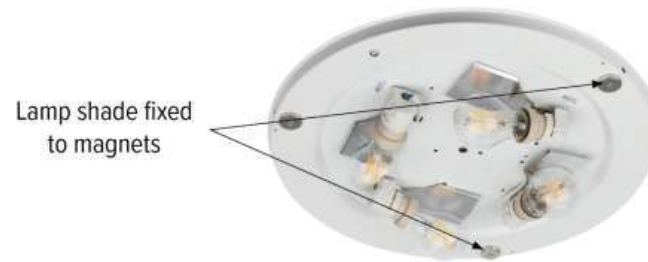

**MADE IN
EUROPE**

47994802

BOHO Ceiling/Wall lamp 4xE27 Max.25W

Material: Metal/White

Shade: Beige Linen with black ribbon

Easy assembling on magnets

You can find other products from the Boho family in the BRITOP Made in EUROPE catalog page 422-423