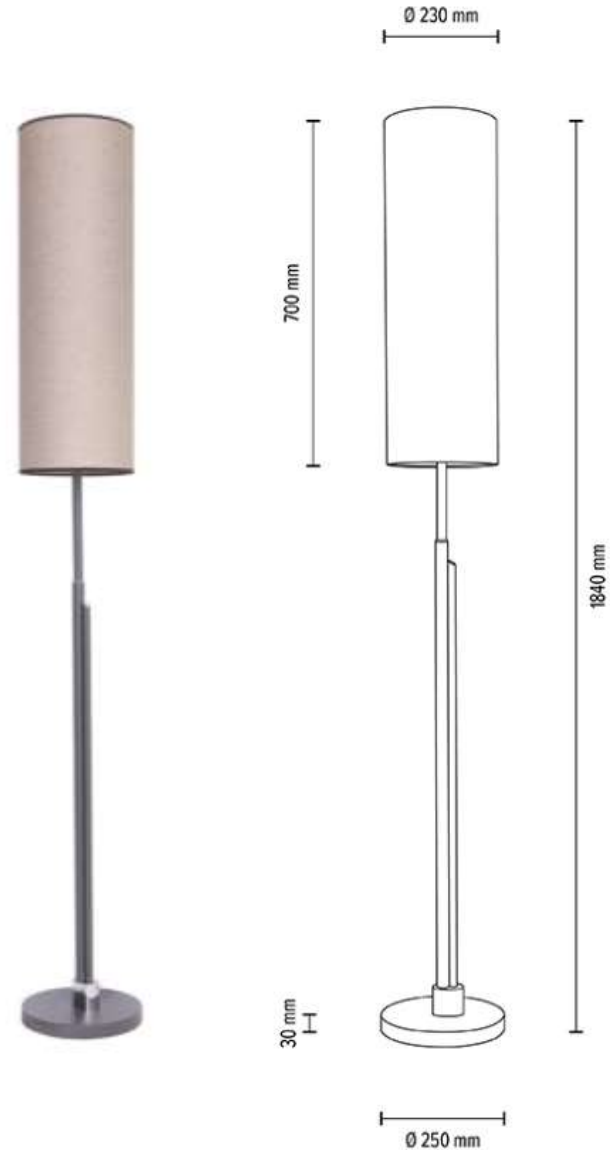

Shade: White Chintz

**MADE IN
EUROPE**

15922132

ELEGANTA Floor Lamp Incl. LED 22W

1800lm+500lm 3000K

Material: Metal/Anthracite

Cable: Black PVC

Shade: Beige Linen with anthracite
ribbon