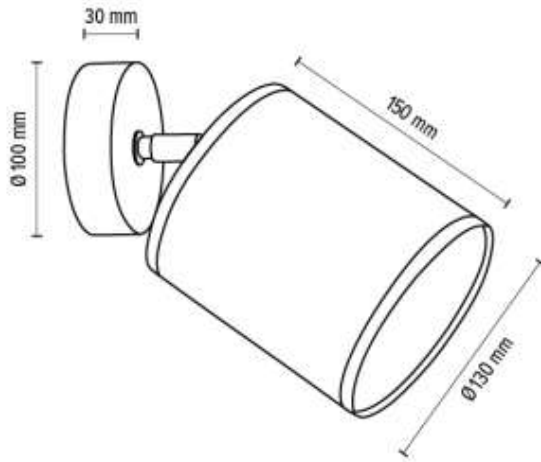

Material: Metal/Black

**MADE IN
EUROPE**

56774174

NEGRO Wall/Ceiling Lamp 1xE27 Max.25W

Material: Oak Wood/Oiled Oak

Shade: Natural Linen with black ribbon

**MADE IN
EUROPE**

56774274