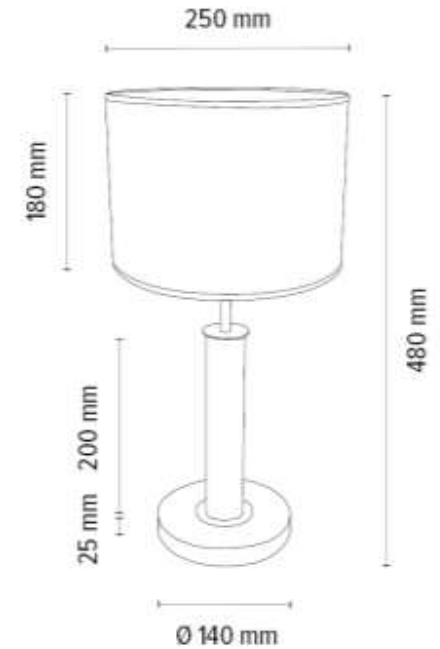

**MADE IN
EUROPE**

7017400511528

BENITA Table Lamp 1xE27 Max. 60W

Material: Oak Wood/Oiled Oak

Metal/Satin

Cable: Anthracite Fabric

Shade: Cream-Silver Copter