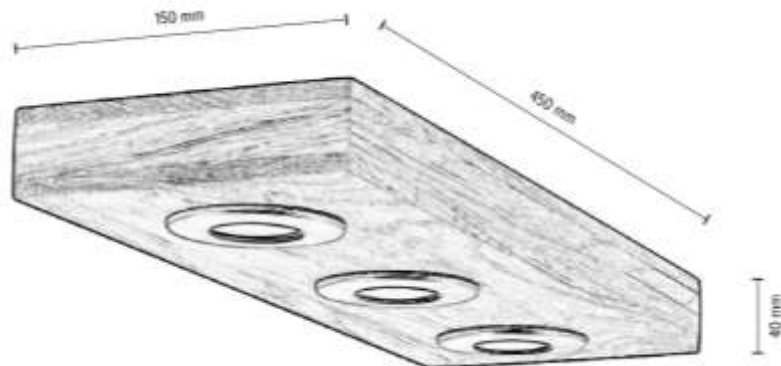

**MADE IN
EUROPE**

62791374

MAGORA Wall Lamp Incl. 3xLED 5W,
300lm, 3000K

Material: Oak Wood/Oiled Oak

Metal/Black