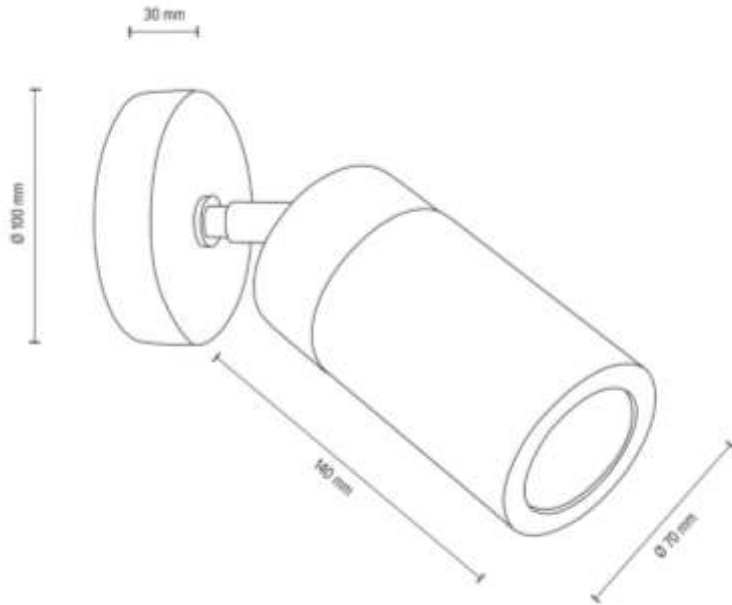

Metal/Black

You can find other products from the Annick family in the BRITOP Made in EUROPE catalog page 55-63

**MADE IN
EUROPE**

3911174

**Matti Wall Lamp Incl.1xGU10 Max.5W Ra90
320lm 2700K**

Material: Oak Wood/Oiled Oak