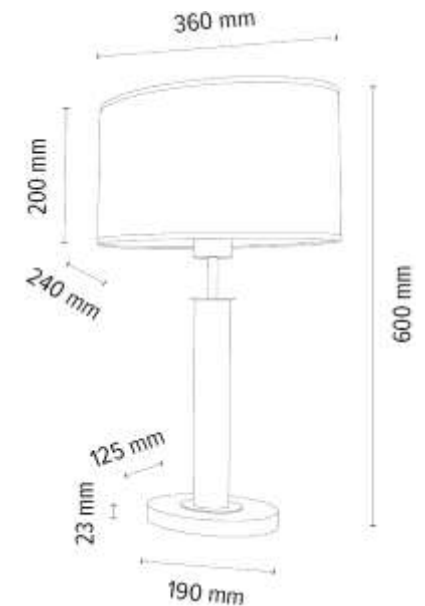

**MADE IN
EUROPE**

7017400211535

MERCEDES Table lamp 1xE27 Max.40W

Material: Oak Wood/ Oiled Oak

Metal/ Satin

Cable: Anthracite PVC

Shade: White Copter