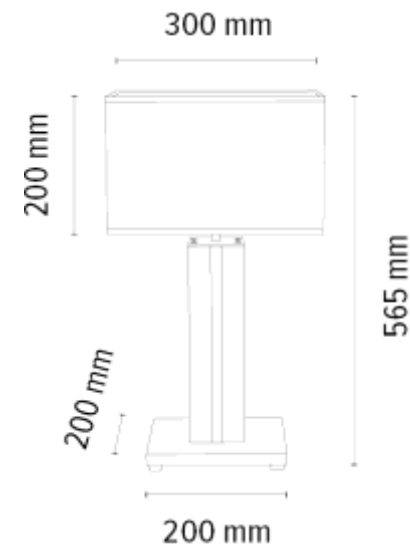

You can find other products from the Flame family in the BRITOP Made in EUROPE catalog page 186-179