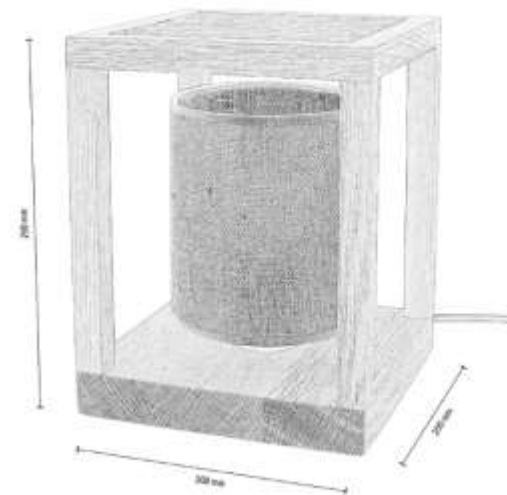

**MADE IN
EUROPE**

7254174

LUNOS Table lamp 1xE27 Max.25W

Material: Oak Wood/ Oiled Oak

Metal/ Black

Cable: Black PVC

Shade: Beige Jute