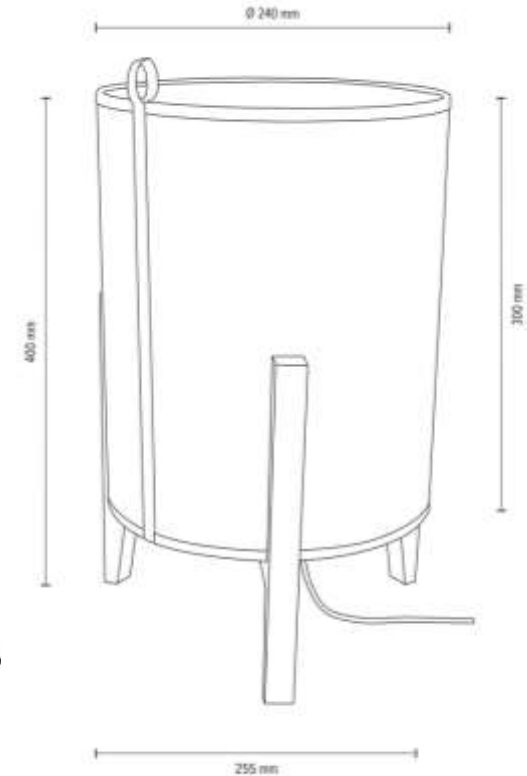

**MADE IN
EUROPE**

73719174

CASIOPEA Table Lamp 1xE27 Max. 40W

Material: Oak Wood/Oiled Oak

Cable: Black Fabric

Shade: Beige Jute