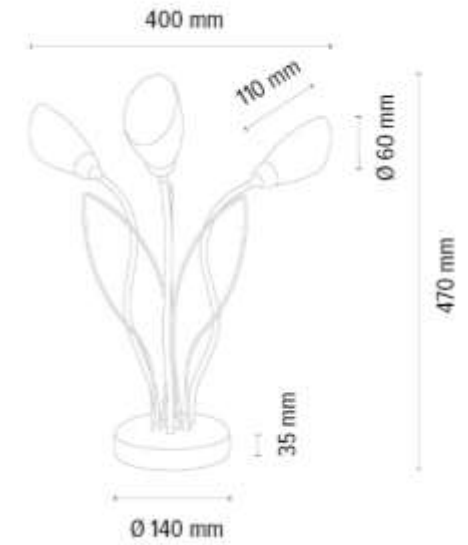

**MADE IN
EUROPE**

7030401620037

GLORIOSA Table lamp 3xG9 Max.6W LED

Material: Metal/Black

Cable: Black PVC

Shade: **White Glass**