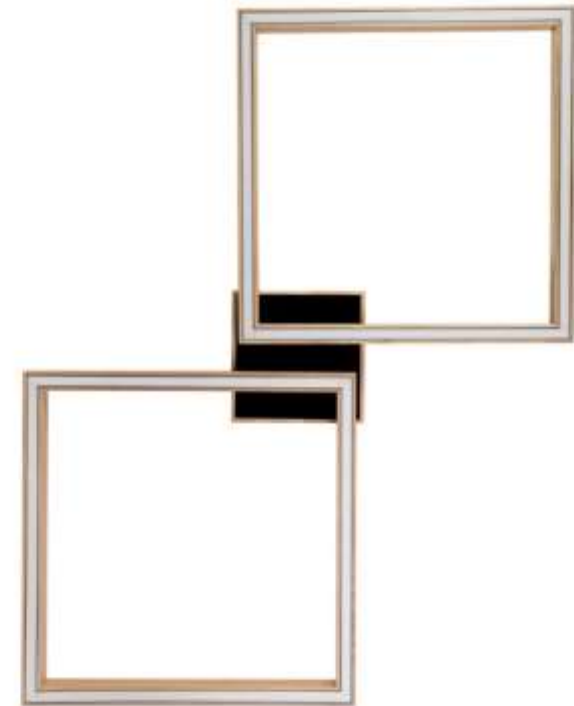

**MADE IN
EUROPE**

4027404900000

RAMME BLACK Ceiling/Wall Lamp 2xLED
Samsung 24V Integrated 48W 6888lm 3000K

Material: Oak Wood/Oiled Oak

Metal/Black

Klick&Dim