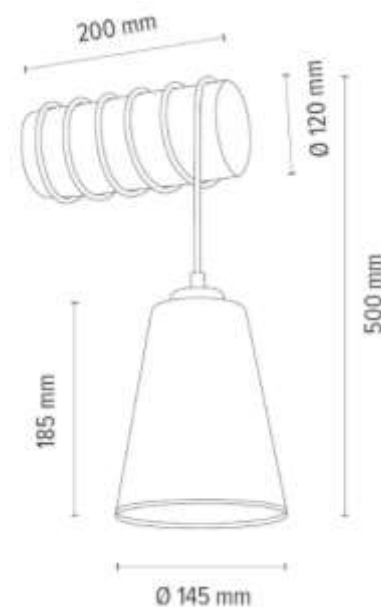

**MADE IN
EUROPE**

691102156

TRABO CARLOS Wall Lamp 1xE27 Max.25W

Material: Pine Wood/Stained Pine Walnut

Metal/Black

Cable: Black PVC

Shade: White Chintz