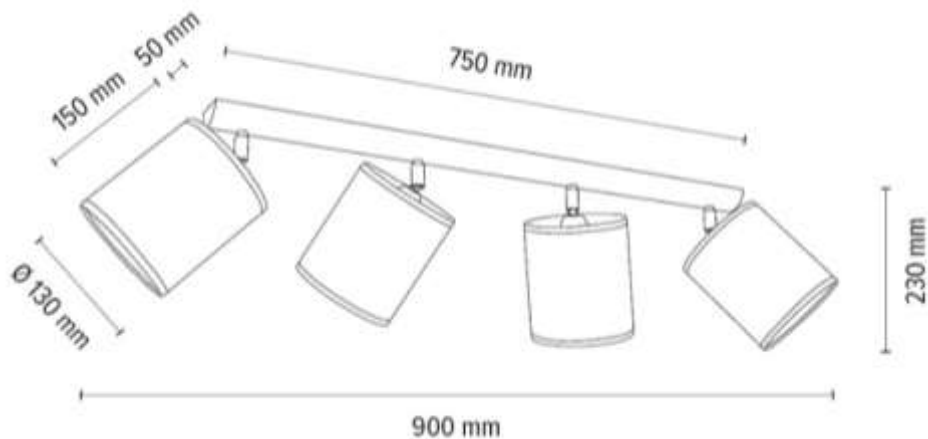

Shade: Brown-Black-Golden Copter
with black ribbon

**MADE IN
EUROPE**

2047401011553

BENITA Ceiling Lamp 4xE27 Max.25W

Material: Oak Wood/Oiled Oak

Metal/Chrome

Shade: Brown-Black-Golden Copter
with black ribbon