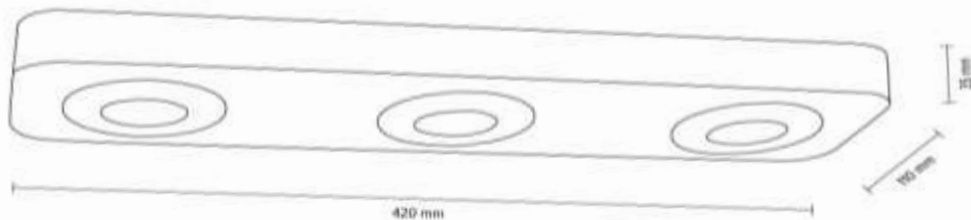

**MADE IN
EUROPE**

61391304

SUNNIVA BLACK Ceiling Lamp Incl. 3xLED 5W,
300lm, 3000K

Material: Oak Wood/Oiled Oak

Metal/Black