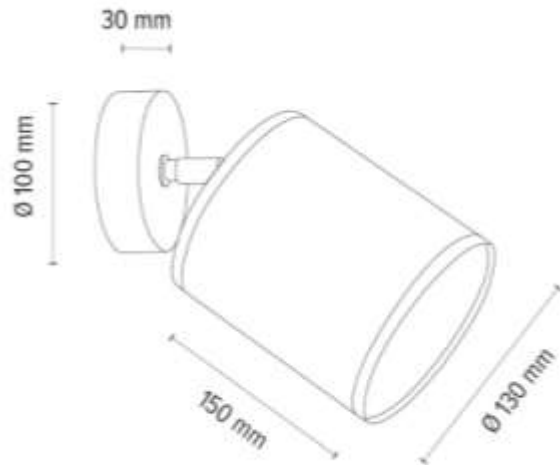

Cable: Black PVC

Shade: White Chintz

**MADE IN
EUROPE**

2017404611451

ZELLUS Wall/Ceiling lamp 1xE27 Max.25W

Material: Oak Wood/Oiled Oak

Shade: **White Cellulose Eco**

**MADE IN
EUROPE**