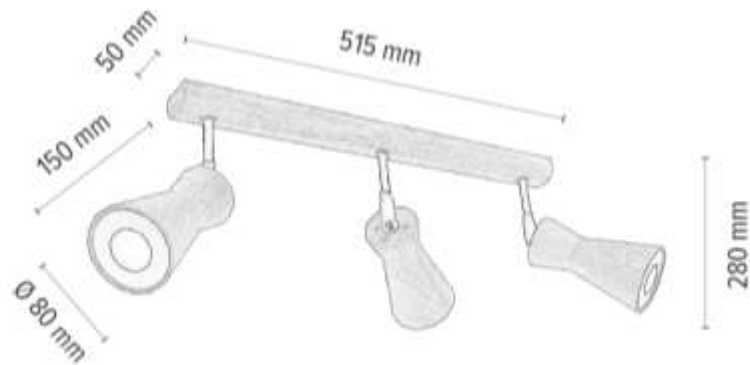

THORIS Ceiling Lamp incl. 2xLED 5W

Material: Oak Wood/Oiled Oak

Metal/Black

**MADE IN
EUROPE**

2037401400000

THORIS Ceiling Lamp incl. 3xLED 5W

Material: Oak Wood/Oiled Oak

Metal/Black