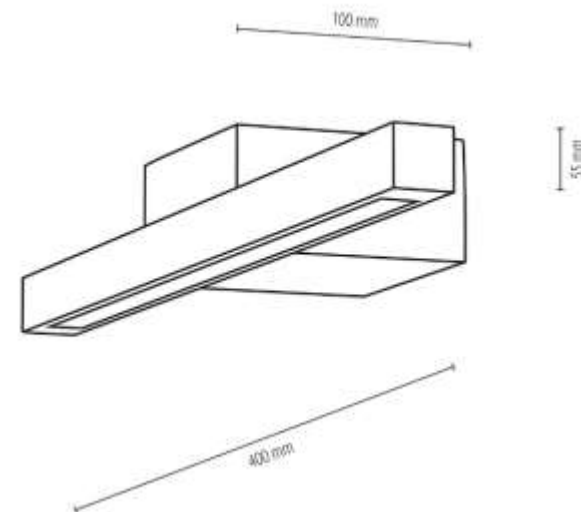

**MADE IN
EUROPE**

8952174

AQUA VIVA Bathroom Wall Lamp
1xLED Samsung 24V Integrated 6W
490lm 3000K

Material: Oak Wood/Oiled Oak

IP44

You can find other products from the Aqua Viva family in the BRITOP Made in EUROPE catalog page 155-161