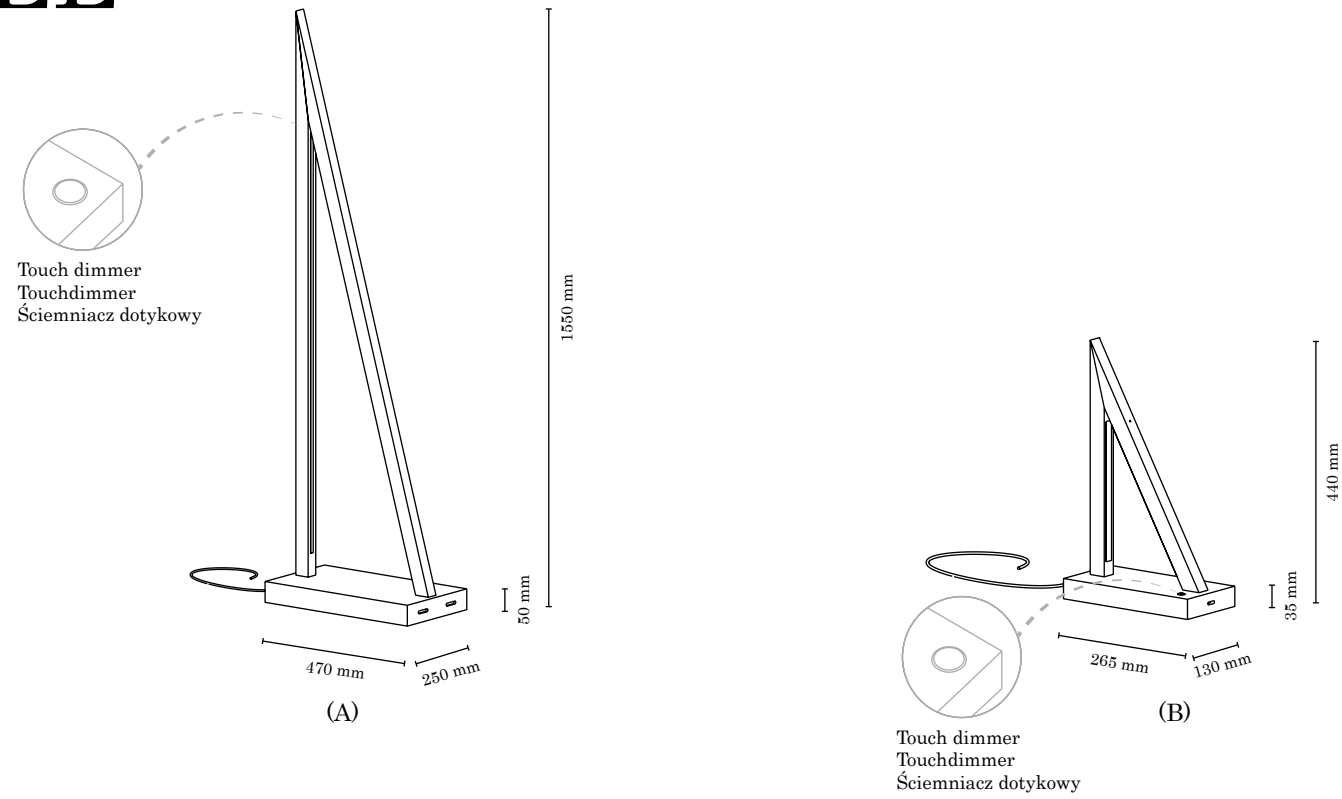

Available configurations/Verfügbare Konfigurationen/Dostępne konfiguracje

(A) Floor lamp/Stehleuchte/Lampa podłogowa

Item No. Art.-Nr. Nr Art.	Color Farbe Kolor	Cable Color Kabelfarbe Kolor kabla	Material Material Material	Light source Lichtquelle Źródło światła
1	Oiled Oak - Eiche geölt - Dąb olejowany	Dark grey - Anthrazit - Antracyt	Oak wood/Acrylic - Eichenholz/Acryl - Drewno dębowe/Akryl	integrated - integriert - zintegrowane 2 x Modul LED 24V, 3000K Total: 32.5W, 3000 Lumen
2	Walnut - Nussbaum - Orzech	Black - Schwarz - Czarny	Beech wood/Acrylic - Buchenholz/Acryl - Drewno bukowe/Akryl	
3	Weiss - White - Biały	Black - Schwarz - Czarny		

(B) Table lamp/Tischleuchte/Lampa stołowa

Item No. Art.-Nr. Nr Art.	Color Farbe Kolor	Cable Color Kabelfarbe Kolor kabla	Material Material Material	Light source Lichtquelle Źródło światła
4	Oiled Oak - Eiche geölt - Dąb olejowany	Dark grey - Anthrazit - Antracyt	Oak wood/Acrylic - Eichenholz/Acryl - Drewno dębowe/Akryl	integrated - integriert - zintegrowane 2 x Modul LED 24V, 3000K Total: 8.5W, 770 Lumen
5	Walnut - Nussbaum - Orzech	Black - Schwarz - Czarny	Beech wood/Acrylic - Buchenholz/Acryl - Drewno bukowe/Akryl	
6	Weiss - White - Biały	Black - Schwarz - Czarny		

Made in Europe, 5 Years Guarantee