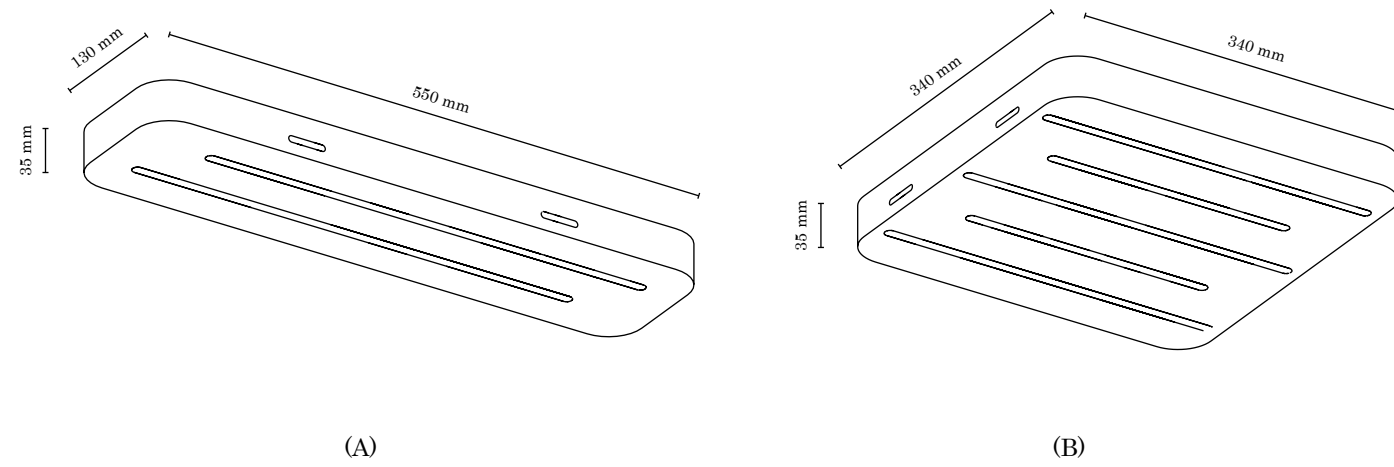

(2) 2130276