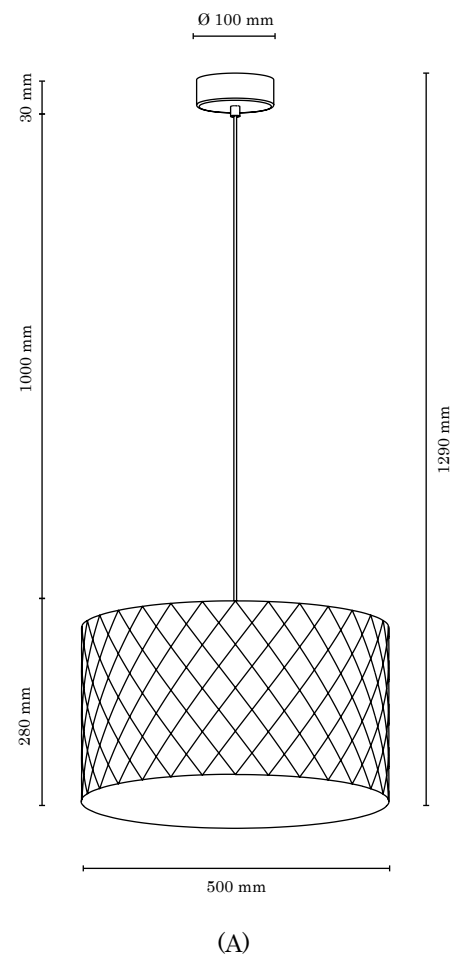

MIRABELLA

Available configurations/Verfügbare Konfigurationen/Dostępne konfiguracje

(A) Pendant/Pendelleuchte/Lampa wisząca

Item No. Art.-Nr. Nr Art.	Color | Farbe | Kolor			Material Material Material	Socket Fassung Oprawka
	Canopy Baldachin Podsufitka	Shade Schirm Abażur	Cable Kabel Kabel		
1 1691874	Oiled Oak - Eiche geölt Dąb olejowany	Pearl - Perle - Perłowy	White - Weiss - Biały	Synthetic/Oak wood Kunststoff/Eichenholz Tworzywo sztuczne/Drewno dębowe	1xE27, max 60W
2 1692174		Silver - Silber - Srebrny	Dark grey - Anthrazit - Antracyt		
3 1693174		Brown - Braun - Brązowy	Dark grey - Anthrazit - Antracyt		
4 1696974		Black - Schwarz - Czarny	Black - Schwarz - Czarny		
5 1691828	Chrome - Chrom - Chrom	Pearl - Perle - Perłowy	White - Weiss - Biały	Synthetic/Metal Kunststoff/Metall Tworzywo sztuczne/Metal	
6 1692128		Silver - Silber - Srebrny	Dark grey - Anthrazit - Antracyt		
7 1693128		Brown - Braun - Brązowy	Dark grey - Anthrazit - Antracyt		
8 1696928		Black - Schwarz - Czarny	Black - Schwarz - Czarny		

Made in Europe

Example configuration/Beispielkonfiguration/Przykładowa konfiguracja