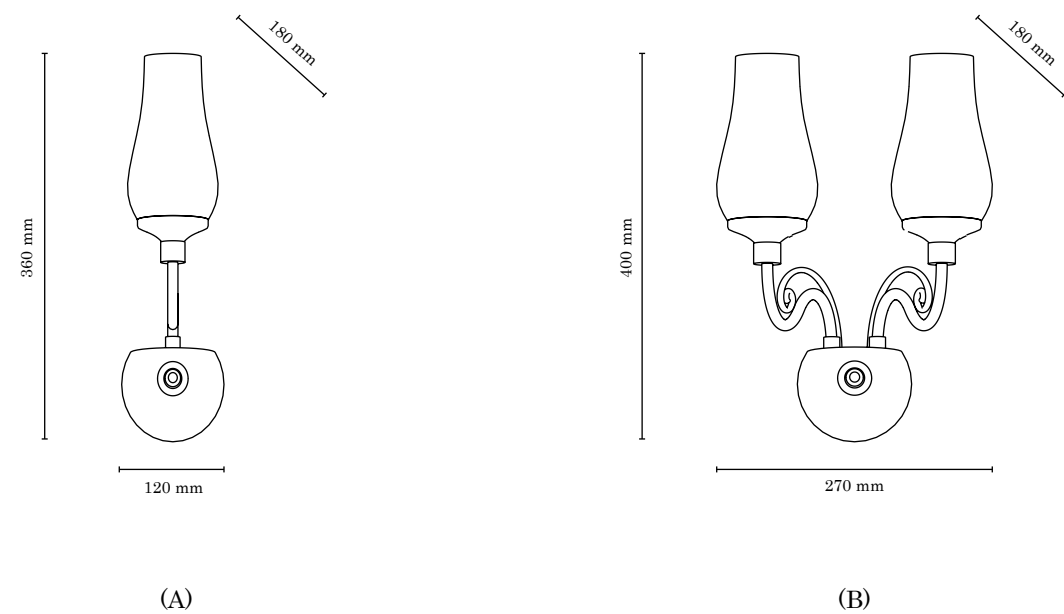

LUTECJA

(1) 9150102