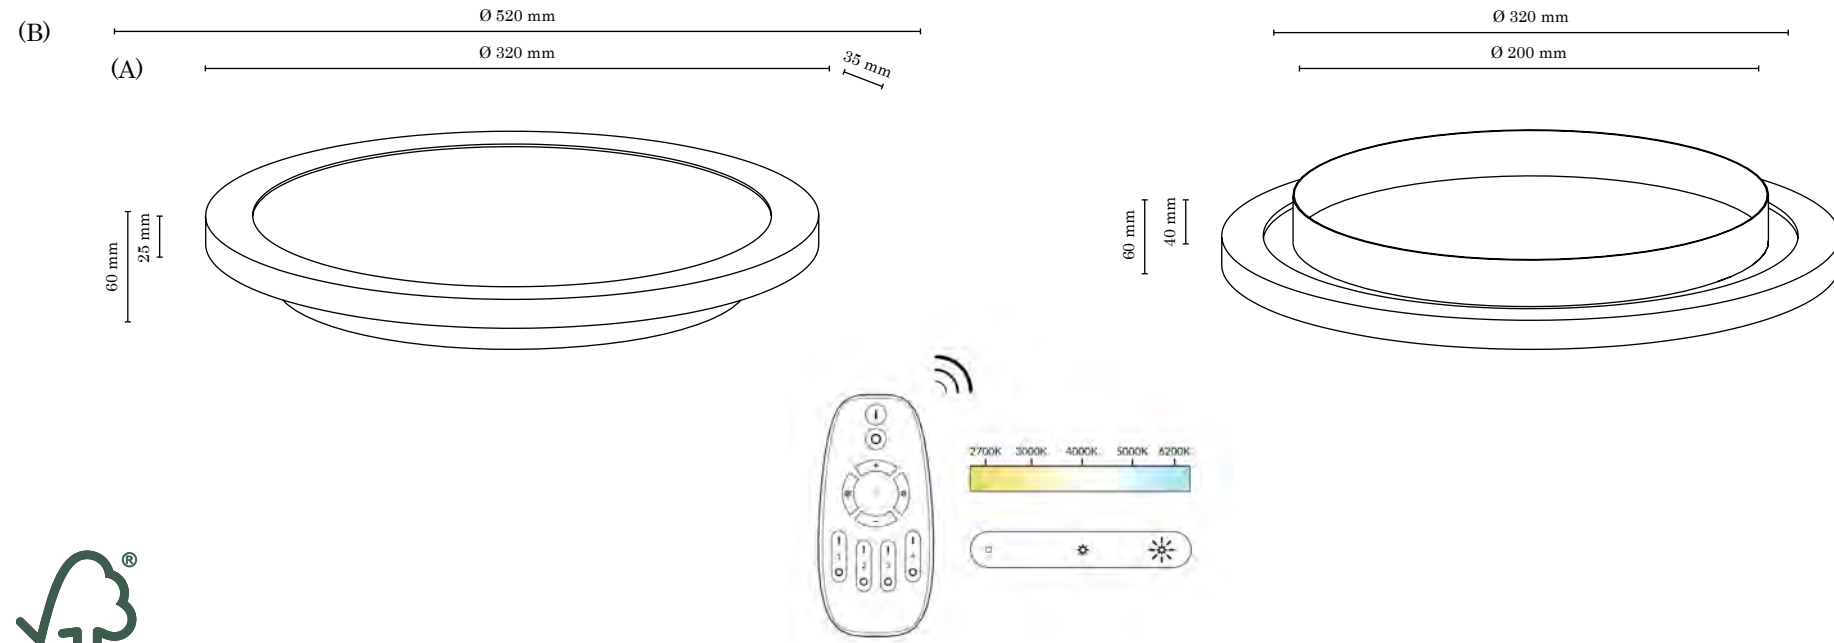

Available configurations/Verfügbare Konfigurationen/Dostępne konfiguracje
with remote control/mit Fernbedienug/z pilotem

(A) Ø 320 mm Ceiling lamp/Deckenleuchte/Lampa sufitowa

Item No. Art.-Nr. Nr Art.	Color Farbe Kolor	Material Material Material	Light source Lichtquelle Źródło światła
1	Oiled Oak/White · Eiche geölt/Weiss · Dąb olejowany/Biały	Oak wood/Acrylic · Eichenholz/Acryl · Drewno dębowe/Akryl	integrated · integriert zintegrowany LED, 2700-6200K Total: 24W, 1900 Lumen
2	Walnut/White · Nussbaum/Weiss · Orzech/Biały	Beech wood/Acrylic · Buchenholz/Acryl · Drewno bukowe/Akryl	

(B) Ø 520 mm Ceiling lamp/Deckenleuchte/Lampa sufitowa

Item No. Art.-Nr. Nr Art.	Color Farbe Kolor	Material Material Material	Light source Lichtquelle Źródło światła
3	Oiled Oak/White · Eiche geölt/Weiss · Dąb olejowany/Biały	Oak wood/Acrylic · Eichenholz/Acryl · Drewno dębowe/Akryl	integrated · integriert zintegrowany LED, 2700-6200K Total: 36W, 2800 Lumen
4	Walnut/White · Nussbaum/Weiss · Orzech/Biały	Beech wood/Acrylic · Buchenholz/Acryl · Drewno bukowe/Akryl	

Made in Europe, 5 Years Guarantee