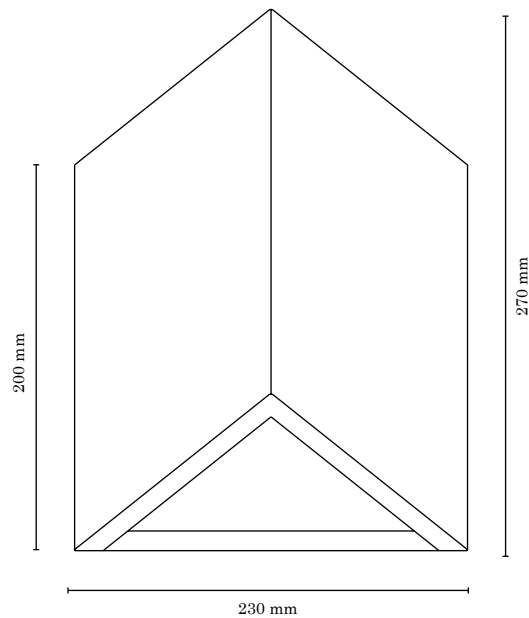

TREKANT

(A)