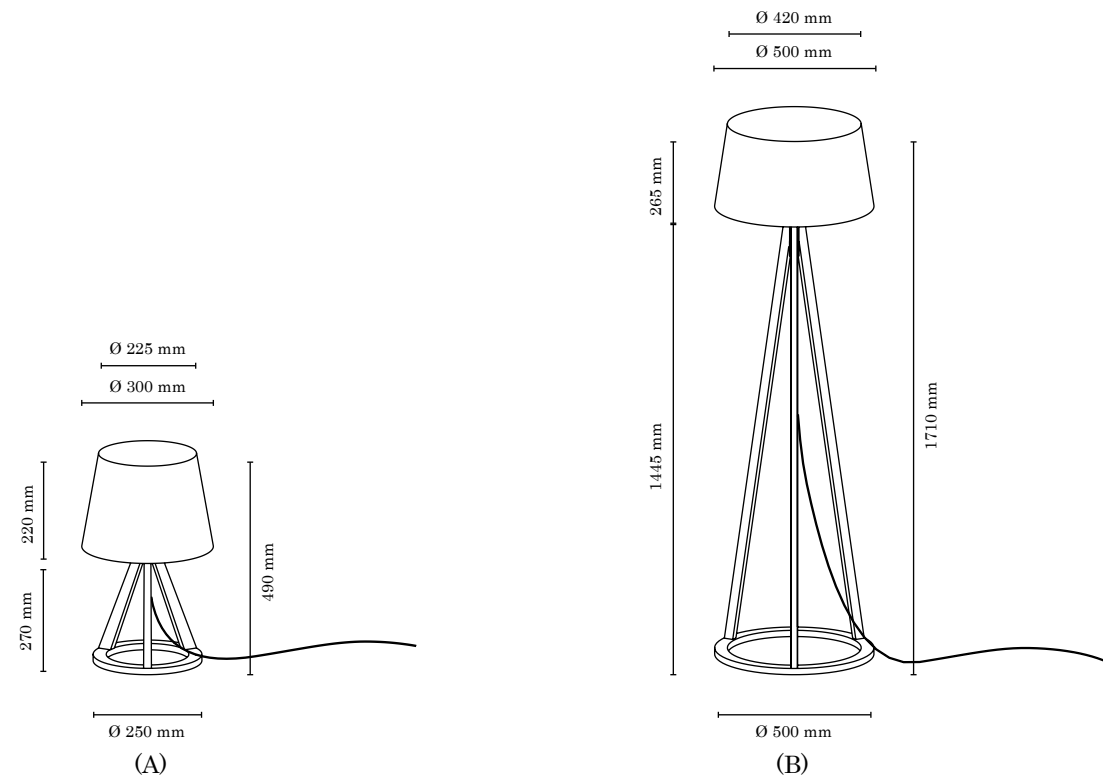

Available configurations/Verfügbare Konfigurationen/Dostępne konfiguracje

(A) Table lamp/Tischleuchte/Lampa stołowa

Item No. Art.-Nr. Nr Art.	Color | Farbe | Kolor			Material Material Materiał	Socket Fassung Oprawka
	Base Fuss Podstawa	Shade Schirm Abażur	Cable Kabel Kabel		
1 6511174	Oiled Oak · Eiche geölt Dąb olejowany	White · Weiss · Biały	Dark grey · Anthrazit · Antracyt	Oak wood/Fabric · Eichenholz/Stoff Drewno dębowe /Tkanina	1xE27, max 25W
2 6512174		Eceru · Natur · Kremowy			
3 6514174		Dark grey · Anthrazit · Antracyt			
4 6515174		Black · Schwarz · Czarny			
5 6511976	Walnut · Nussbaum · Orzech	White · Weiss · Biały	Black · Schwarz · Czarny	Beech wood/Fabric · Buchenholz/Stoff Drewno bukowe/Tkanina	1xE27, max 25W
6 6512976		Eceru · Natur · Kremowy			
7 6515976		Black · Schwarz · Czarny			

(B) Floor lamp/Stehleuchte/Lampa podłogowa

Item No. Art.-Nr. Nr Art.	Color | Farbe | Kolor			Material Material Materiał	Socket Fassung Oprawka
	Base Fuss Podstawa	Shade Schirm Abażur	Cable Kabel Kabel		
8 6421174	Oiled Oak · Eiche geölt Dąb olejowany	White · Weiss · Biały	Dark grey · Anthrazit · Antracyt	Oak wood/Fabric · Eichenholz/Stoff Drewno dębowe /Tkanina	1xE27, max 60W
9 6422174		Eceru · Natur · Kremowy			
10 6424174		Dark grey · Anthrazit · Antracyt			
11 6425174		Black · Schwarz · Czarny			
12 6421976	Walnut · Nussbaum · Orzech	White · Weiss · Biały	Black · Schwarz · Czarny	Beech wood/Fabric · Buchenholz/Stoff Drewno bukowe/Tkanina	1xE27, max 60W
13 6422976		Eceru · Natur · Kremowy			
14 6425976		Black · Schwarz · Czarny			

Made in Europe

Example configuration/Beispielkonfiguration/Przykładowa konfiguracja