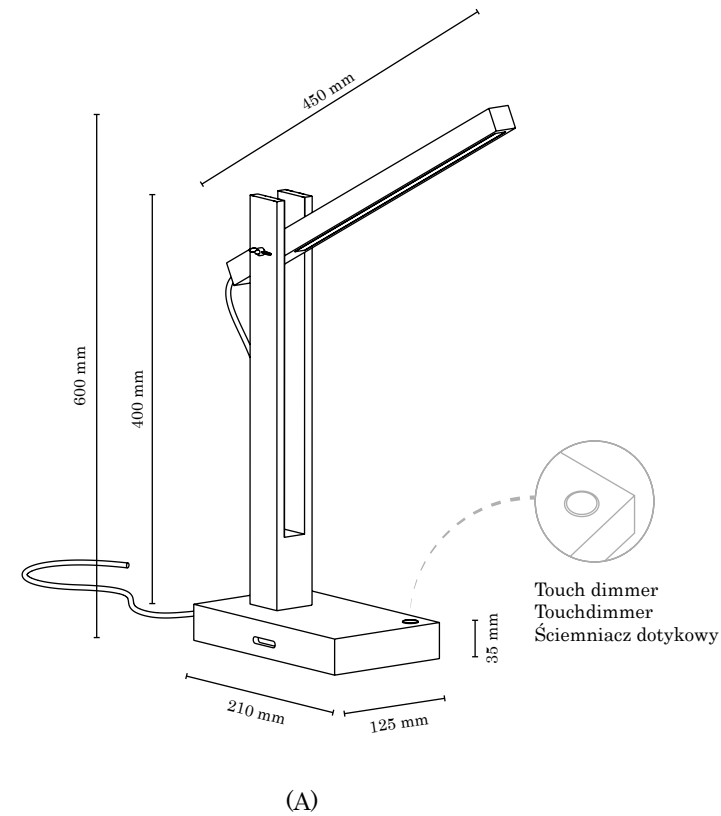

TUKAN

Available configurations/Verfügbare Konfigurationen/Dostępne konfiguracje

(A) Table lamp/Tischleuchte/Lampa stołowa

Item No. Art.-Nr. Nr Art.	Color Farbe Kolor	Cable Color Kabelfarbe Kolor kabla	Material Material Materiał	Light source Lichtquelle Źródło światła
1	Oiled Oak · Eiche geölt · Dąb olejowany	Dark grey · Anthrazit · Antracyt	Oak wood/Acrylic · Eichenholz/Acryl · Drewno dębowe/Akryl	integrated · integriert zintegrowane 1 x Modul LED 24V, 3000K Total: 5.5W, 490 Lumen
2	Walnut · Nussbaum · Orzech	Black · Schwarz · Czarny	Beech wood/Acrylic · Buchenholz/Acryl · Drewno bukowe/Akryl	
3	Birch · Birke · Brzoza	Dark grey · Anthrazit · Antracyt	Birch wood/Acrylic · Birkenholz/Acryl · Brzoza/Akryl	

Made in Europe, 5 Years Guarantee