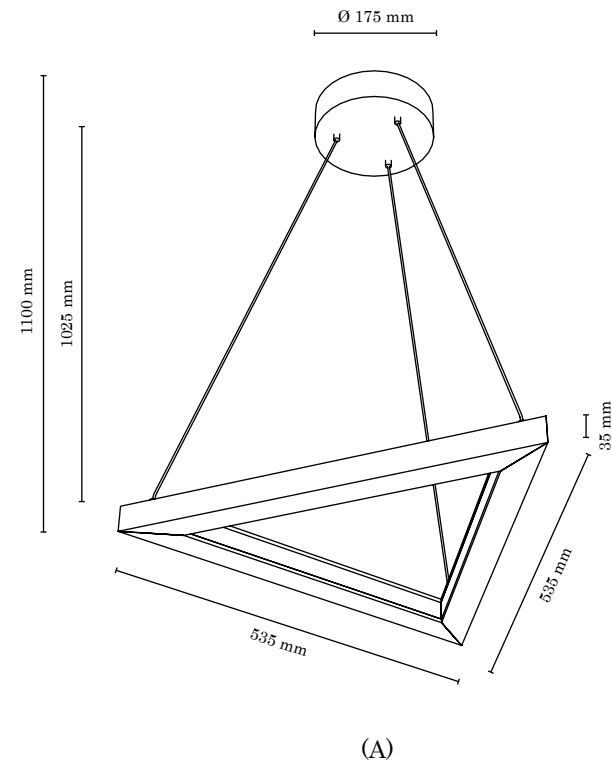

(3) 1519142