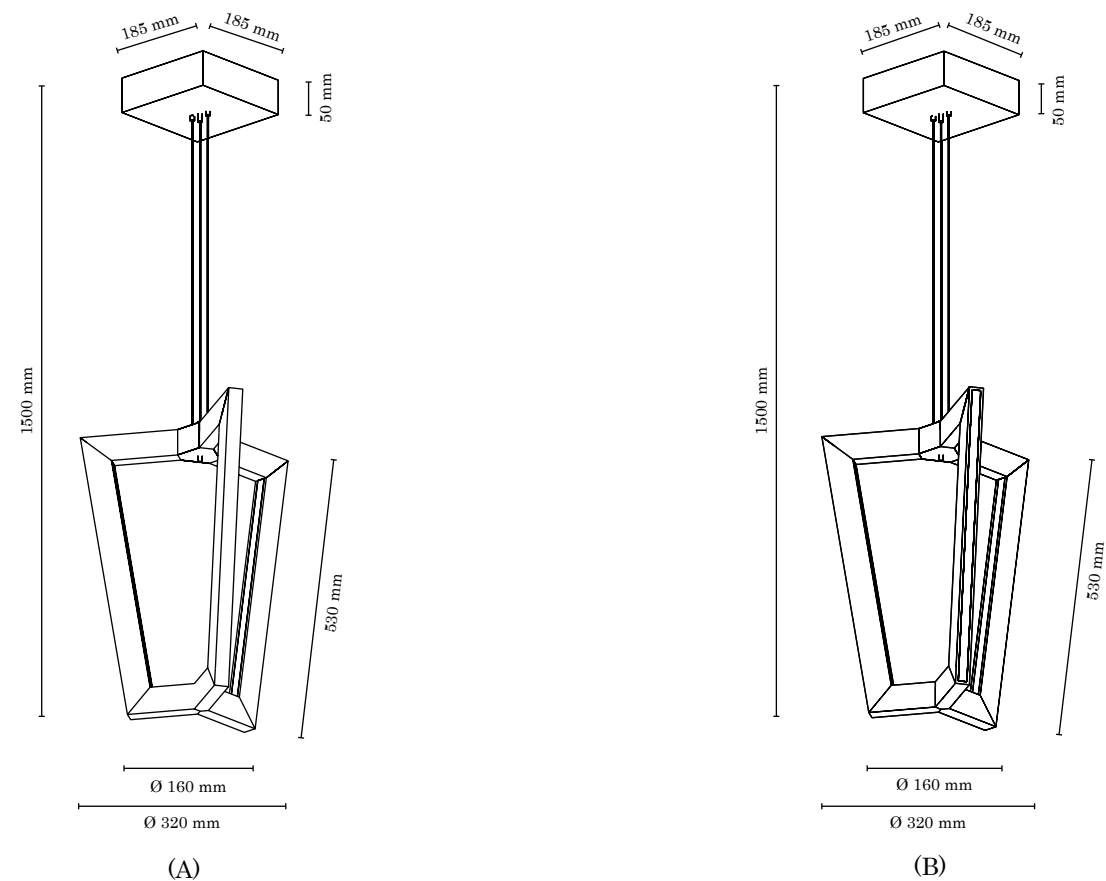

Available configurations/Verfügbare Konfigurationen/Dostępne konfiguracje

(A) IN Pendant/Pendelleuchte/Lampa wisząca

Item No. Art.-Nr. Nr Art.	Color Farbe Kolor	Material Material Material	Light source Lichtquelle Źródło światła
1	Oiled Oak · Eiche geölt · Dąb olejowany	Oak wood/Acrylic · Eichenholz/Acryl · Drewno dębowe/Akryl	integrated · integriert integrowane 3 x Modul LED 24V, 3000K Total: 20.5W, 1890 Lumen
2	Walnut · Nussbaum · Orzech	Beech wood/Acrylic · Buchenholz/Acryl · Drewno bukowe/Akryl	
3	Weiss · White · Biały		

(B) IN&OUT Pendant/Pendelleuchte/Lampa wisząca

Item No. Art.-Nr. Nr Art.	Color Farbe Kolor	Material Material Material	Light source Lichtquelle Źródło światła
4	Oiled Oak · Eiche geölt · Dąb olejowany	Oak wood/Acrylic · Eichenholz/Acryl · Drewno dębowe/Akryl	integrated · integriert zintegrowane 6 x Modul LED 24V, 3000K Total: 43W, 4000 Lumen
5	Walnut · Nussbaum · Orzech	Beech wood/Acrylic · Buchenholz/Acryl · Drewno bukowe/Akryl	
6	Weiss · White · Biały		

Made in Europe, 5 Years Guarantee