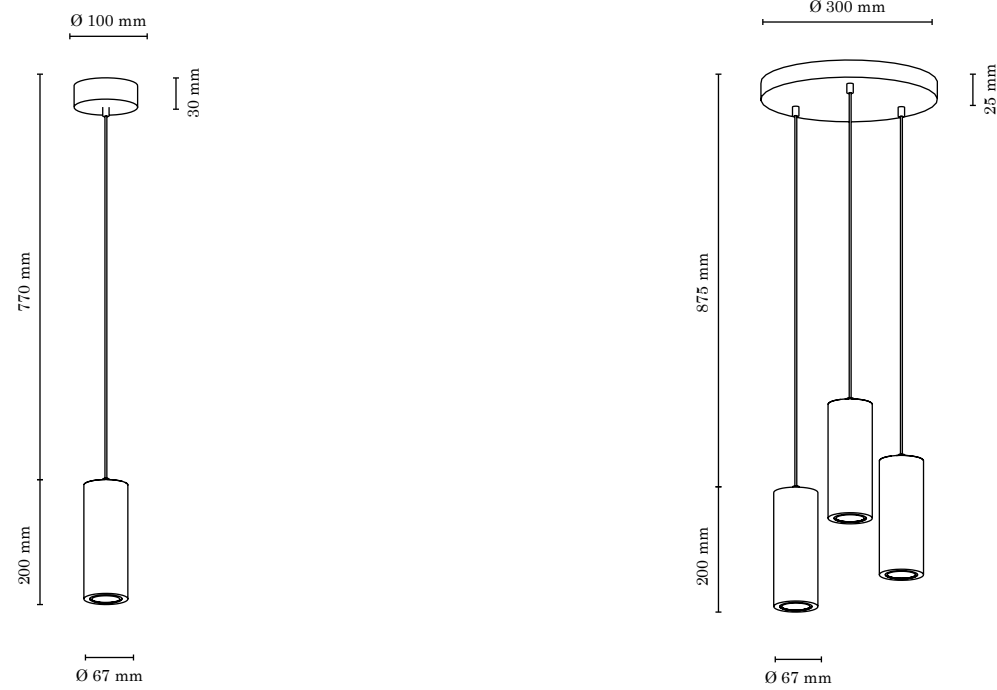

PIPE

Example configuration/Beispielkonfiguration/Przykładowa konfiguracja

(A)

(B)

Available configurations/Verfügbare Konfigurationen/Dostępne konfiguracje

(A) 1-light Pendant/1-flg. Pendelleuchte/Lampa wisząca 1-pkt.

Item No. Art.-Nr. Nr Art.	Color Farbe Kolor	Cable Color Kabelfarbe Kolor kabla	Material Material Material	Socket Fassung Oprawka
1	Oiled Oak · Eiche geölt · Dąb olejowany	Dark grey · Anthrazit · Antracyt	Oak wood · Eichenholz · Drewno dębowe	Incl. 1xGU10 LED 5W, 350 Lumen, 2700K
2	Walnut · Nussbaum · Orzech	Black · Schwarz · Czarny	Beech wood · Buchenholz · Drewno bukowe	

(B) 3-light Rondel/3-flg. Rondel/Rondel 3-pkt.

Item No. Art.-Nr. Nr Art.	Color Farbe Kolor	Cable Color Kabelfarbe Kolor kabla	Material Material Material	Socket Fassung Oprawka
3	Oiled Oak · Eiche geölt · Dąb olejowany	Dark grey · Anthrazit · Antracyt	Oak wood · Eichenholz · Drewno dębowe	Incl. 3xGU10 LED 5W, 350 Lumen, 2700K
4	Walnut · Nussbaum · Orzech	Black · Schwarz · Czarny	Beech wood · Buchenholz · Drewno bukowe	

Made in Europe