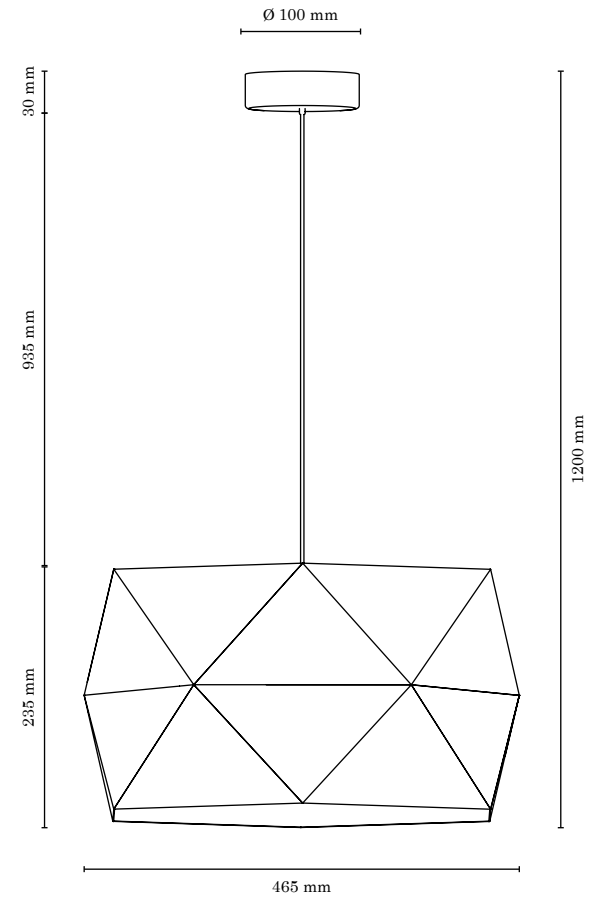

(A)

Available configurations/Verfügbare Konfigurationen/Dostępne konfiguracje

(A) Pendant/Pendelleuchte/Lampa wisząca

Item No. Art.-Nr. Nr Art.	Color | Farbe | Kolor			Material Material Material	Socket Fassung Oprawka
	Canopy Baldachin Podsufitka	Shade Schirm Abażur	Cable Kabel Kabel		
1 1841828	Chrome · Chrom · Chrom	White · Weiss · Biały	White · Weiss · Biały	Fabric/Metall · Stoff/Metal · Tkanina/Metal	1xE27, max 60W
2 1843128		Brown · Braun · Brązowy	Dark grey · Anthrazit · Antracyt		
3 1845928		Black · Schwarz · Czarny	Black · Schwarz · Czarny		
4 1841874	Oiled Oak · Eiche geölt Dąb olejowany	White · Weiss · Biały	White · Weiss · Biały	Fabric/Oak wood Stoff/Eichenholz Tkanina/Drewno dębowe	
5 1843174		Brown · Braun · Brązowy	Dark grey · Anthrazit · Antracyt		
6 1845974		Black · Schwarz · Czarny	Black · Schwarz · Czarny		
7 1841876	Walnut · Nussbaum Orzech	White · Weiss · Biały	White · Weiss · Biały	Fabric/Beech wood · Stoff/Buchenholz Tkanina/Drewno bukowe	
8 1845976		Black · Schwarz · Czarny	Black · Schwarz · Czarny		

Made in Europe