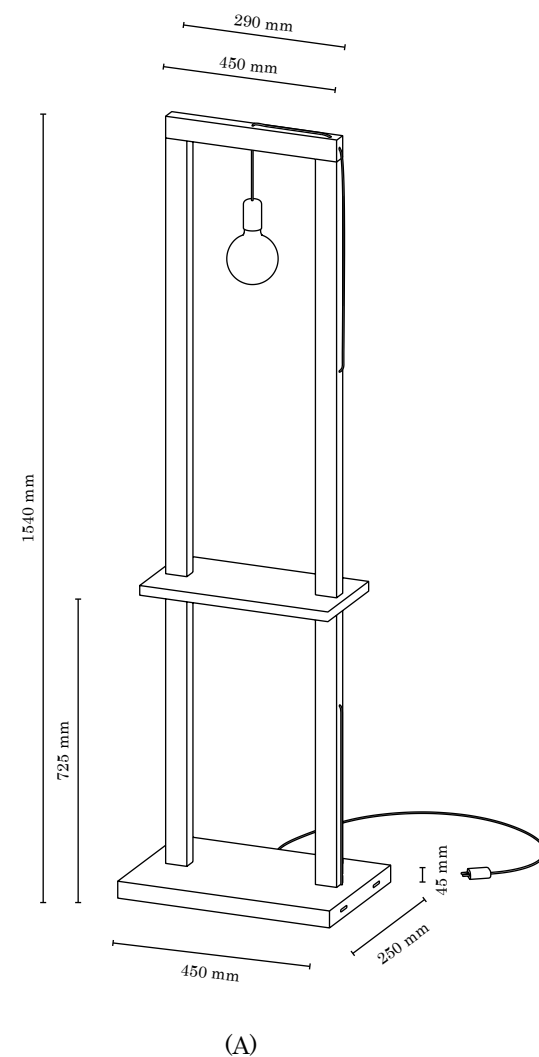

MONOPOD

Available configurations/Verfügbare Konfigurationen/Dostępne konfiguracje

(A) Floor lamp/Stehleuchte/Lampa podłogowa

Item No. Art.-Nr. Nr Art.	Color Farbe Kolor	Cable Color Kabelfarbe Kolor kabla	Material Material Materiał	Socket Fassung Oprawka
1	Oiled Oak - Eiche geölt - Dąb olejowany	Dark grey - Anthrazit - Antracyt	Oak wood - Eichenholz - Drewno dębowe	1xE27 MAX 15W
2	Walnut - Nussbaum - Orzech	Black - Schwarz - Czarny	Beech wood - Buchenholz - Drewno bukowe	

Made in Europe